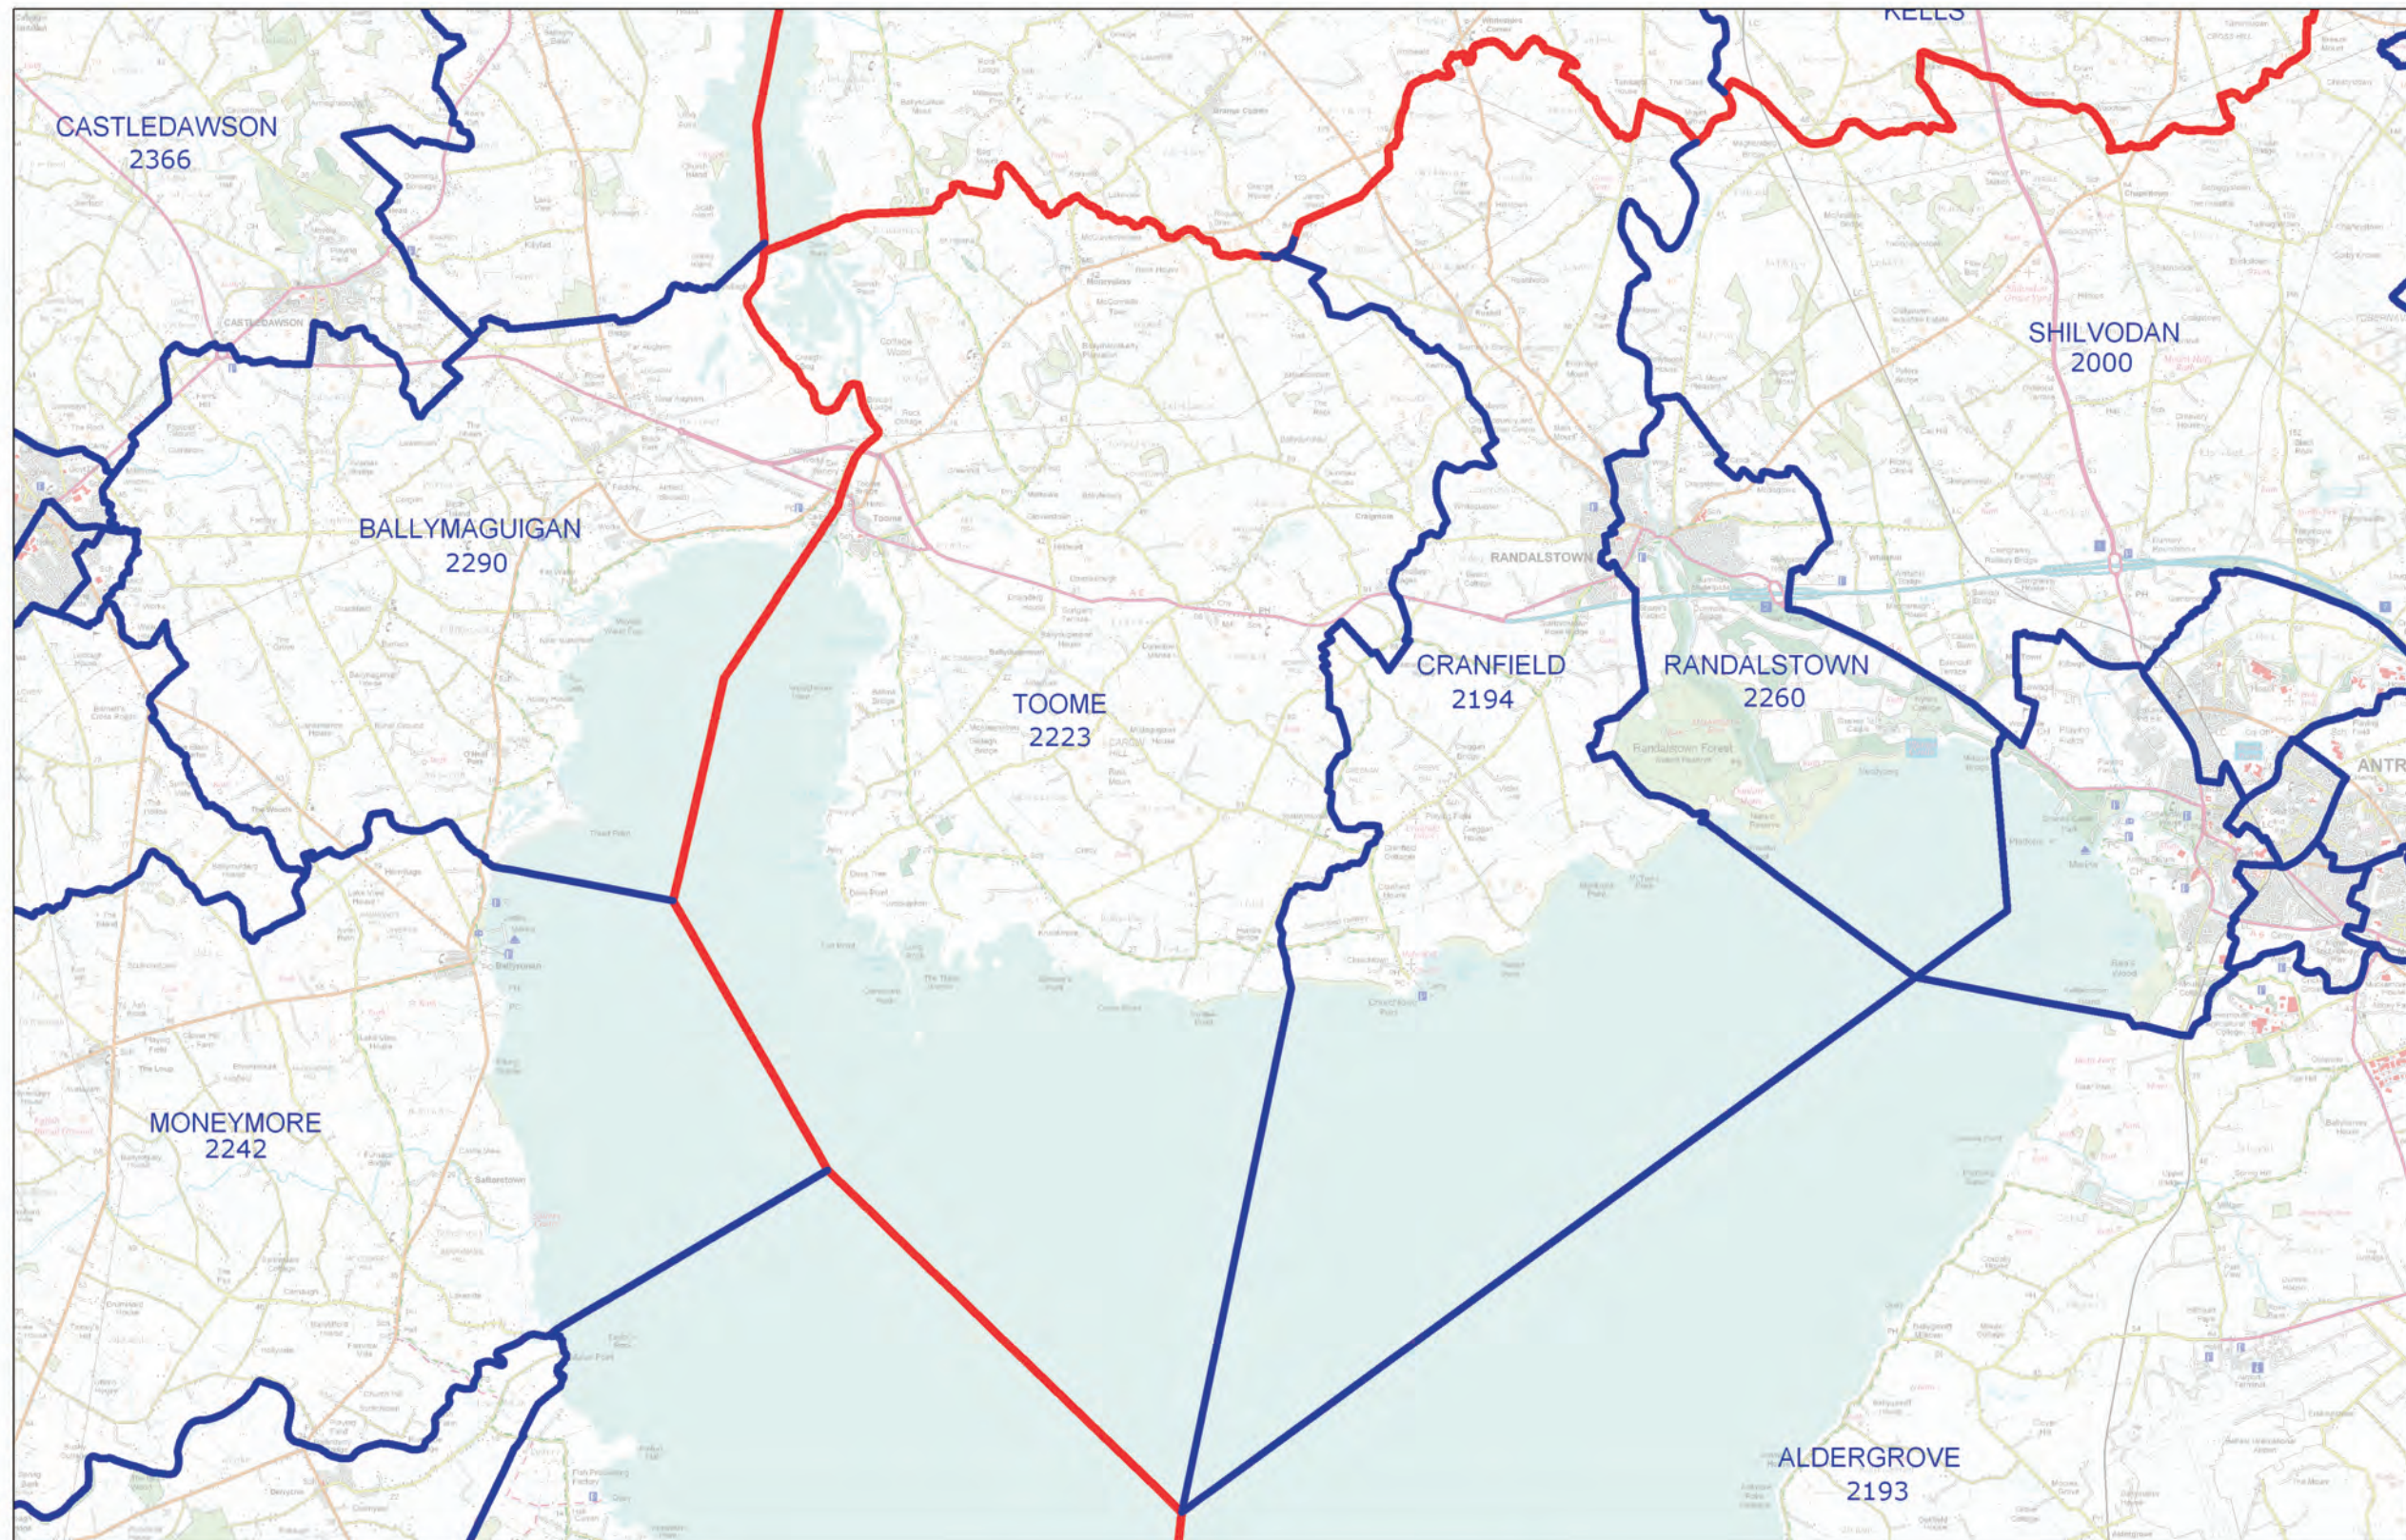

LOCAL GOVERNMENT BOUNDARIES COMMISSIONER FOR NORTHERN IRELAND

This map displays the proposed wards and their electorate totals within Antrim and Newtownabbey District Council.

Web: <http://www.lgbc-ni.org>
E-mail: webmail@lgbc-ni.org

— LOCAL GOVERNMENT DISTRICT
— WARD

Due to the constraints of scale some ward names are not shown.

© Crown Copyright 2008