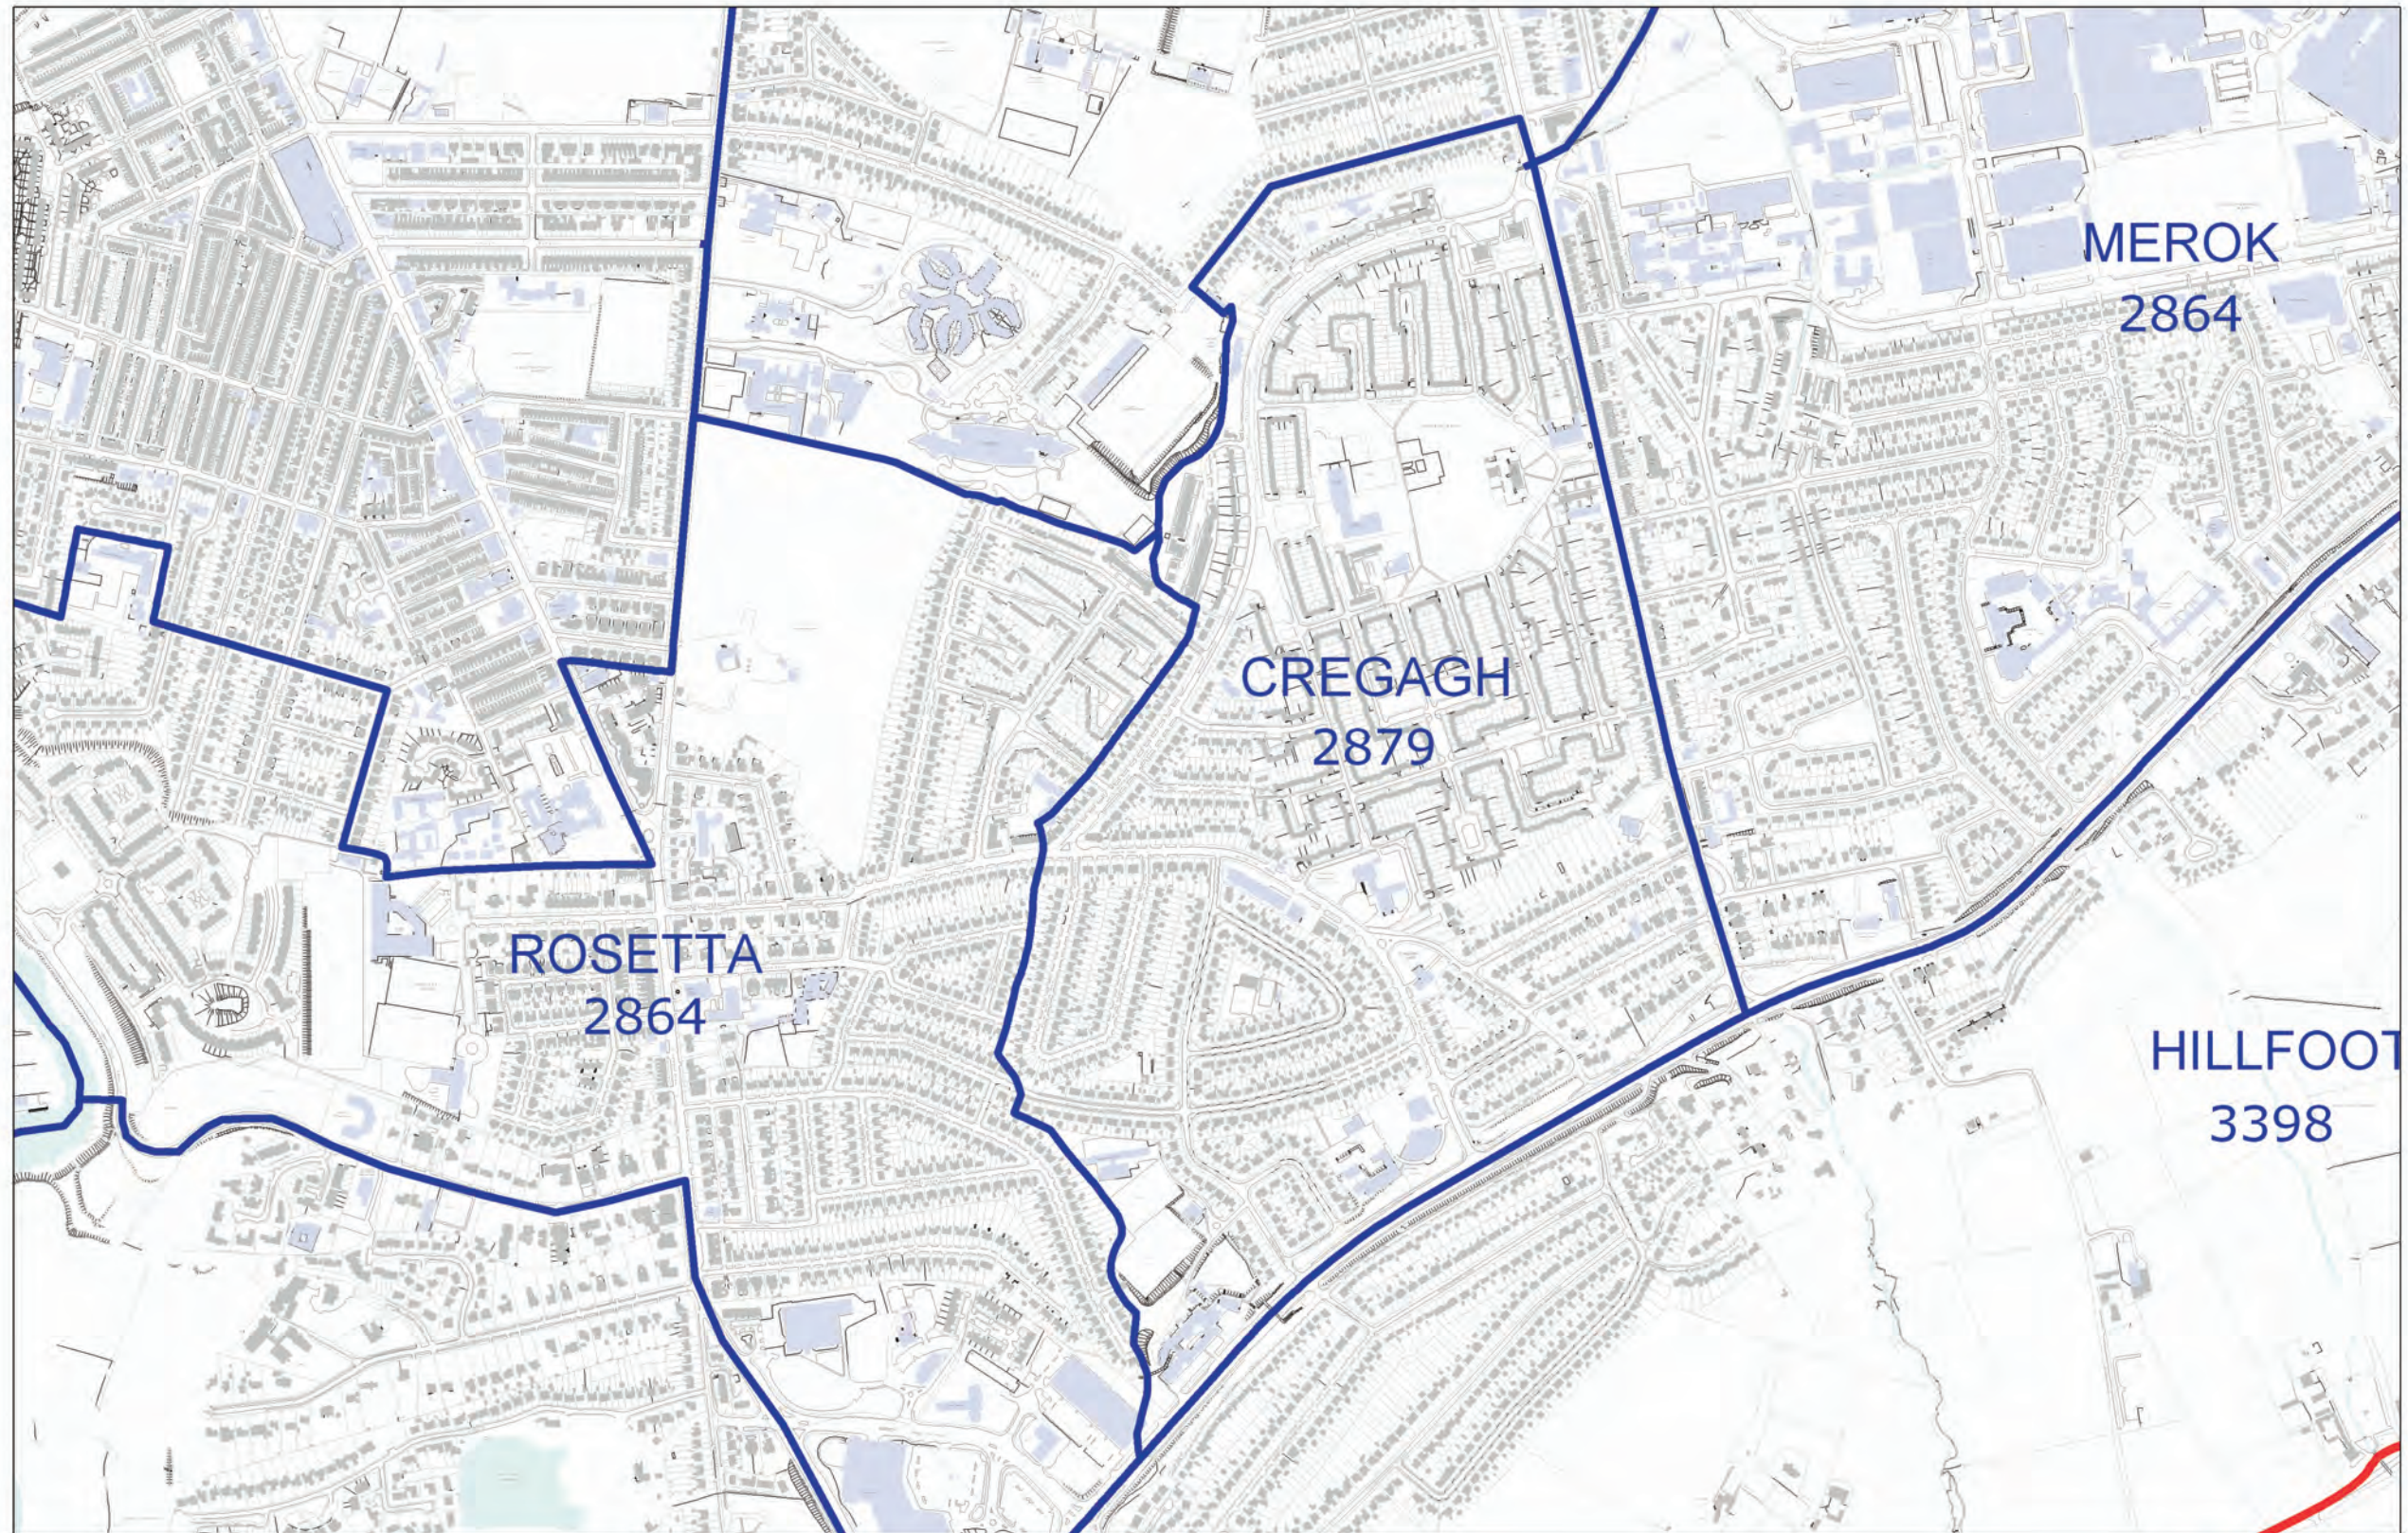

## LOCAL GOVERNMENT BOUNDARIES COMMISSIONER FOR NORTHERN IRELAND

This map displays the proposed wards and their electorate totals within Belfast City Council.

Web: <http://www.lgbc-ni.org>  
E-mail: [webmail@lgbc-ni.org](mailto:webmail@lgbc-ni.org)

— LOCAL GOVERNMENT DISTRICT  
— WARD

Due to the constraints of scale some ward names are not shown.

© Crown Copyright 2008