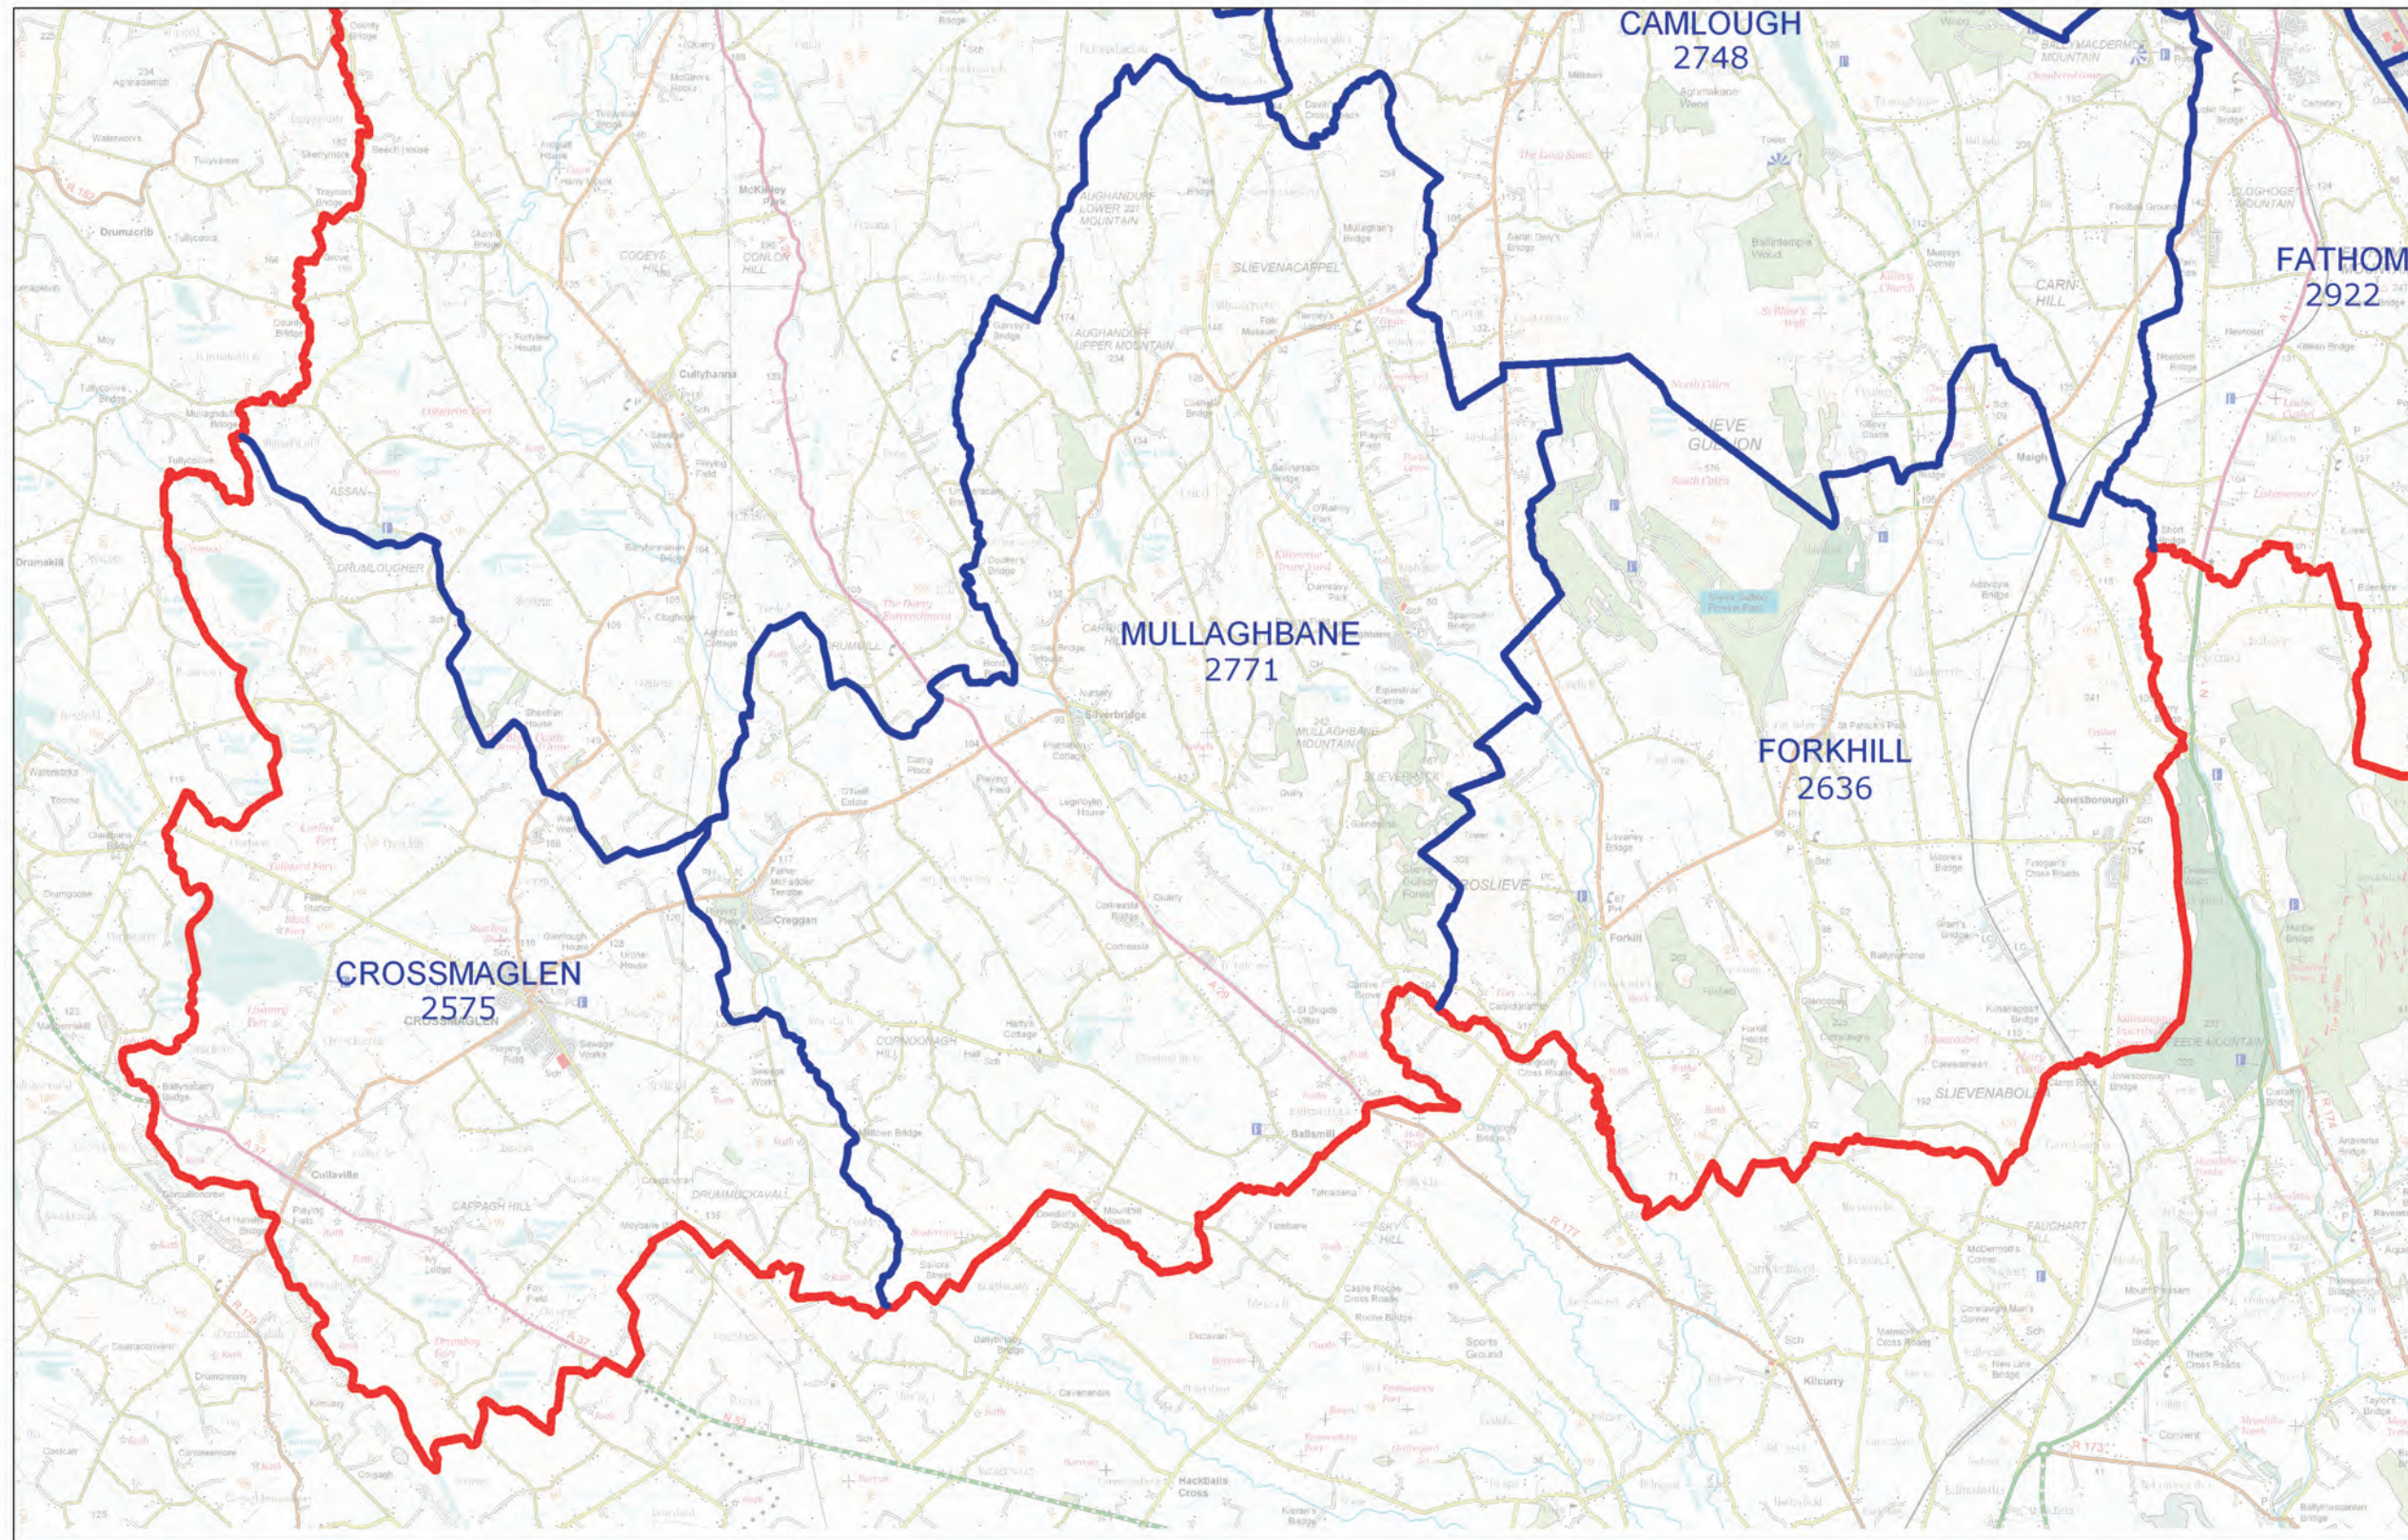

LOCAL GOVERNMENT BOUNDARIES COMMISSIONER FOR NORTHERN IRELAND

This map displays the proposed wards and their electorate totals within Newry City and Down District Council.

Web: <http://www.lgbc-ni.org>

E-mail: webmail@lgbc-ni.org

— LOCAL GOVERNMENT DISTRICT
— WARD

Due to the constraints of scale some ward names are not shown.

© Crown Copyright 2008