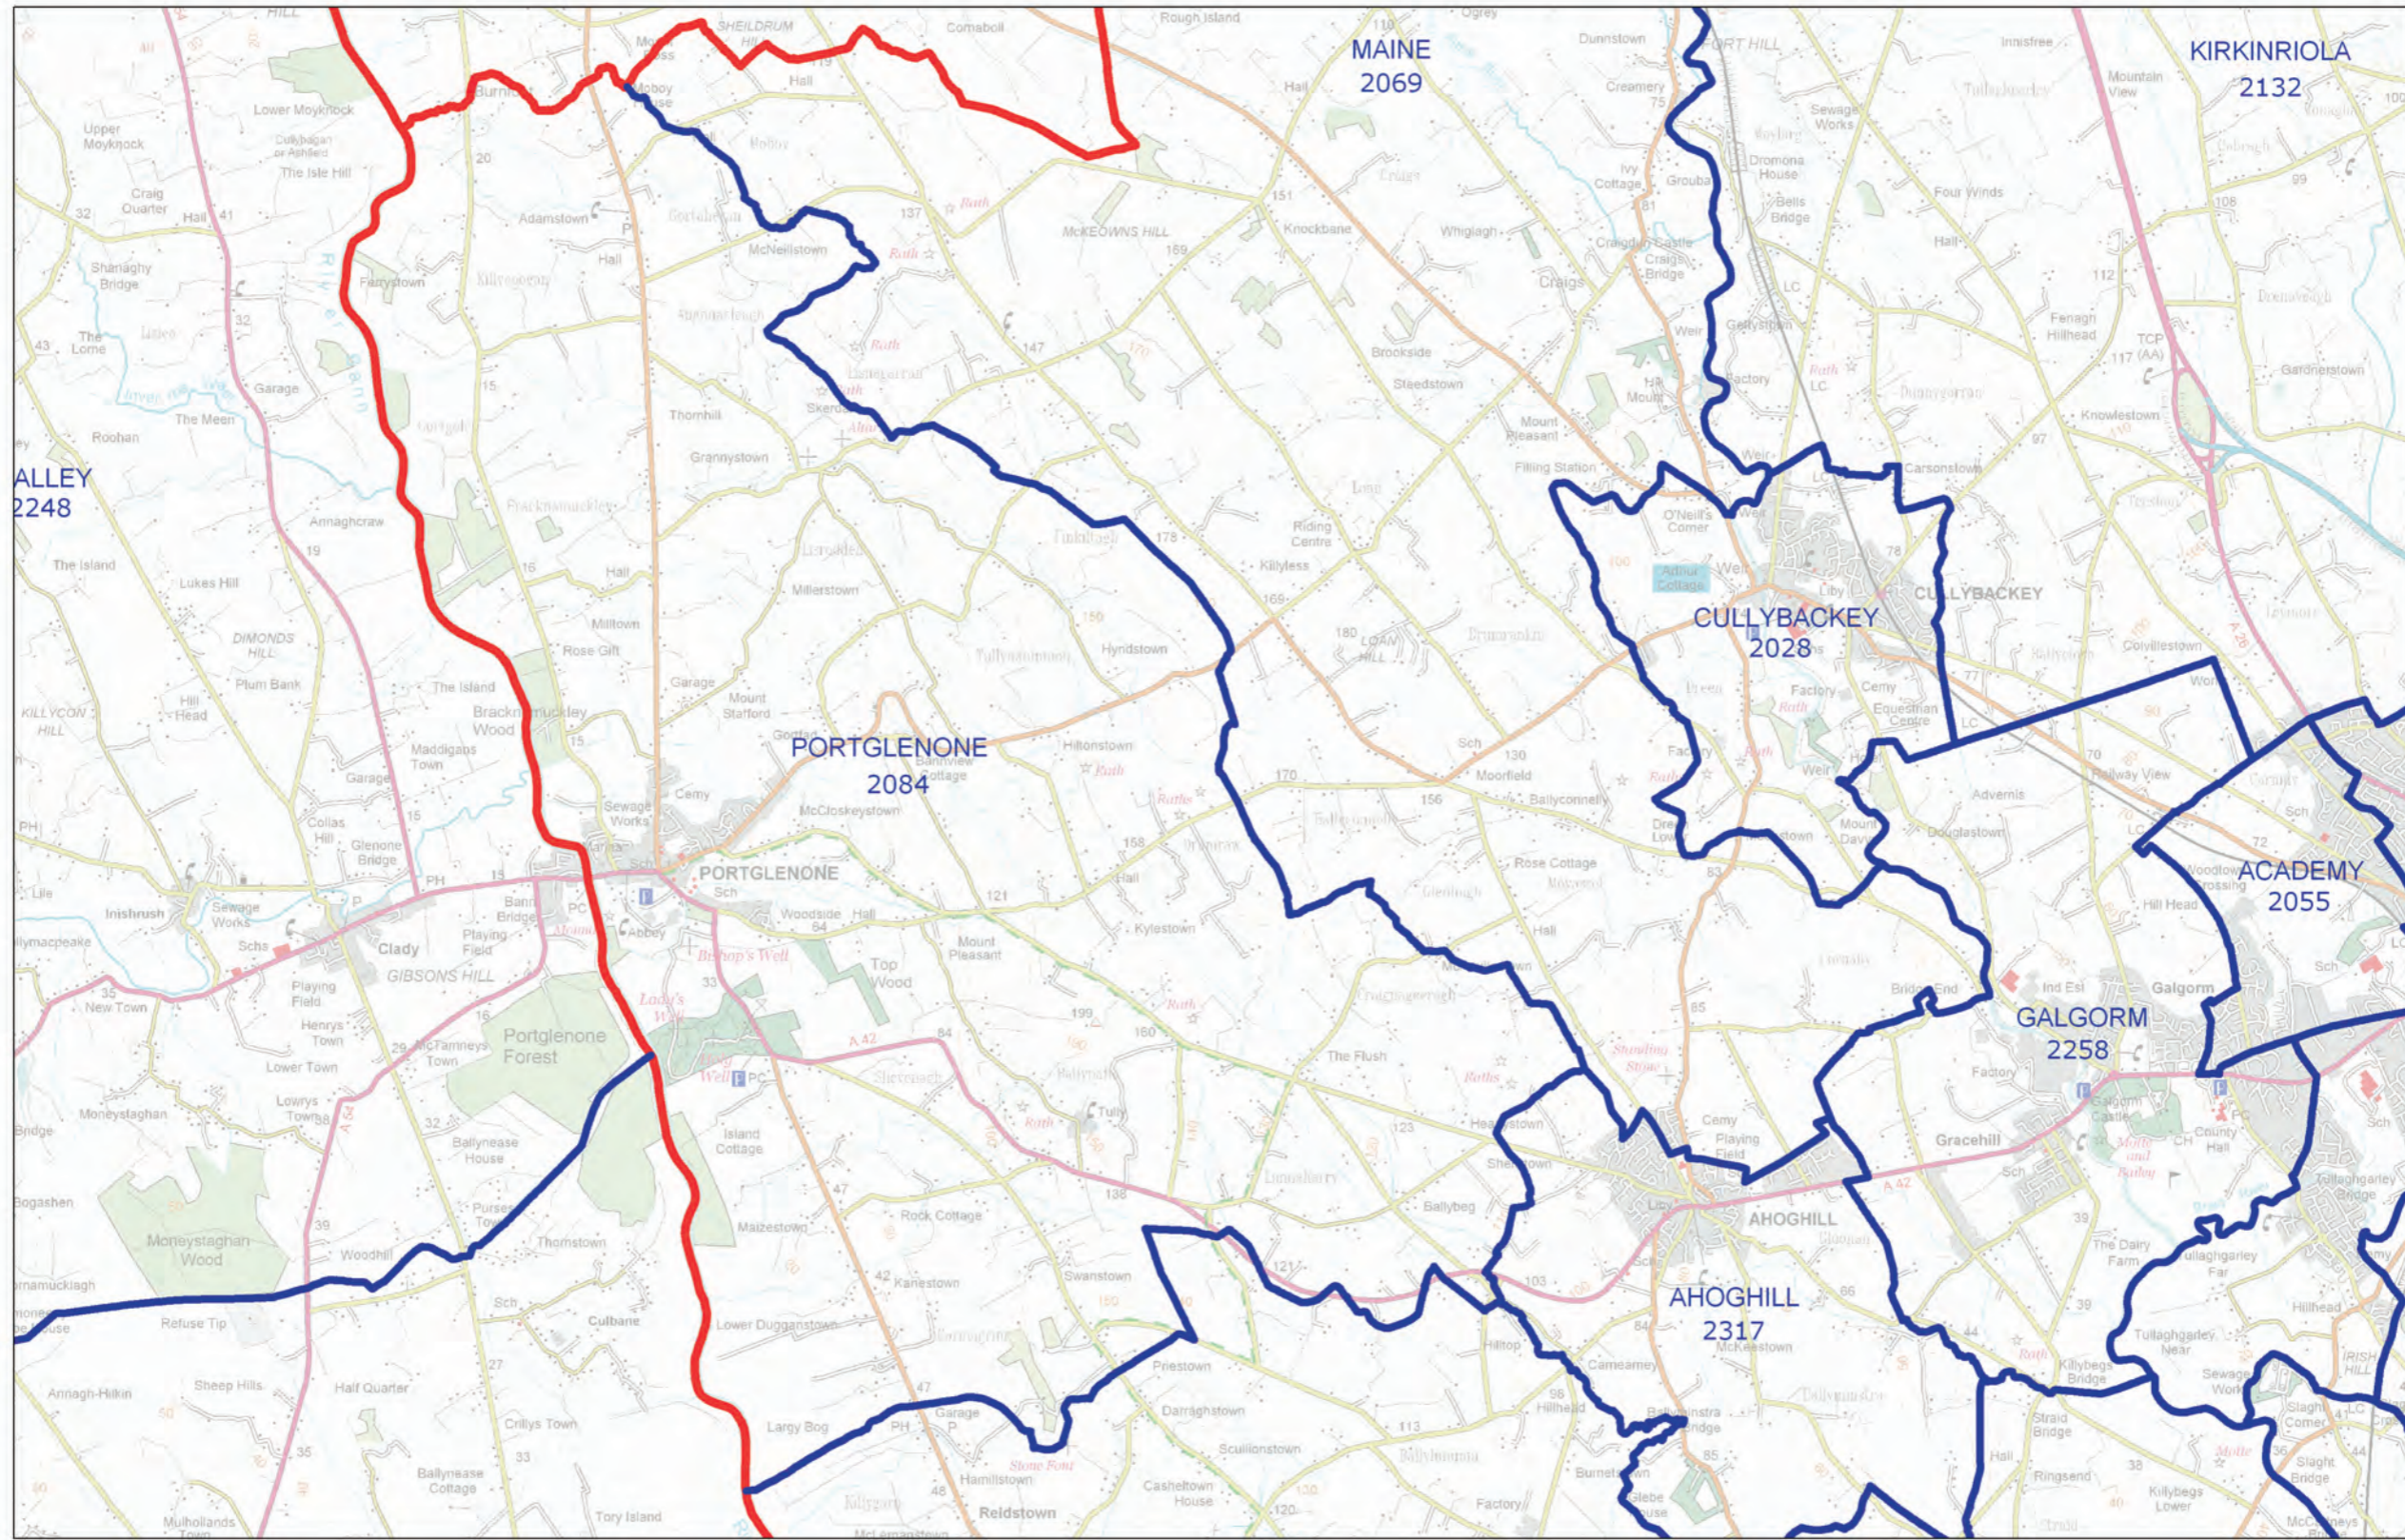

LOCAL GOVERNMENT BOUNDARIES COMMISSIONER FOR NORTHERN IRELAND

This map displays the proposed wards and their electorate totals within Mid Antrim District Council.

Web: <http://www.lgbc-ni.org>

E-mail: webmail@lgbc-ni.org

— LOCAL GOVERNMENT DISTRICT
— WARD

Due to the constraints of scale some ward names are not shown.

© Crown Copyright 2008