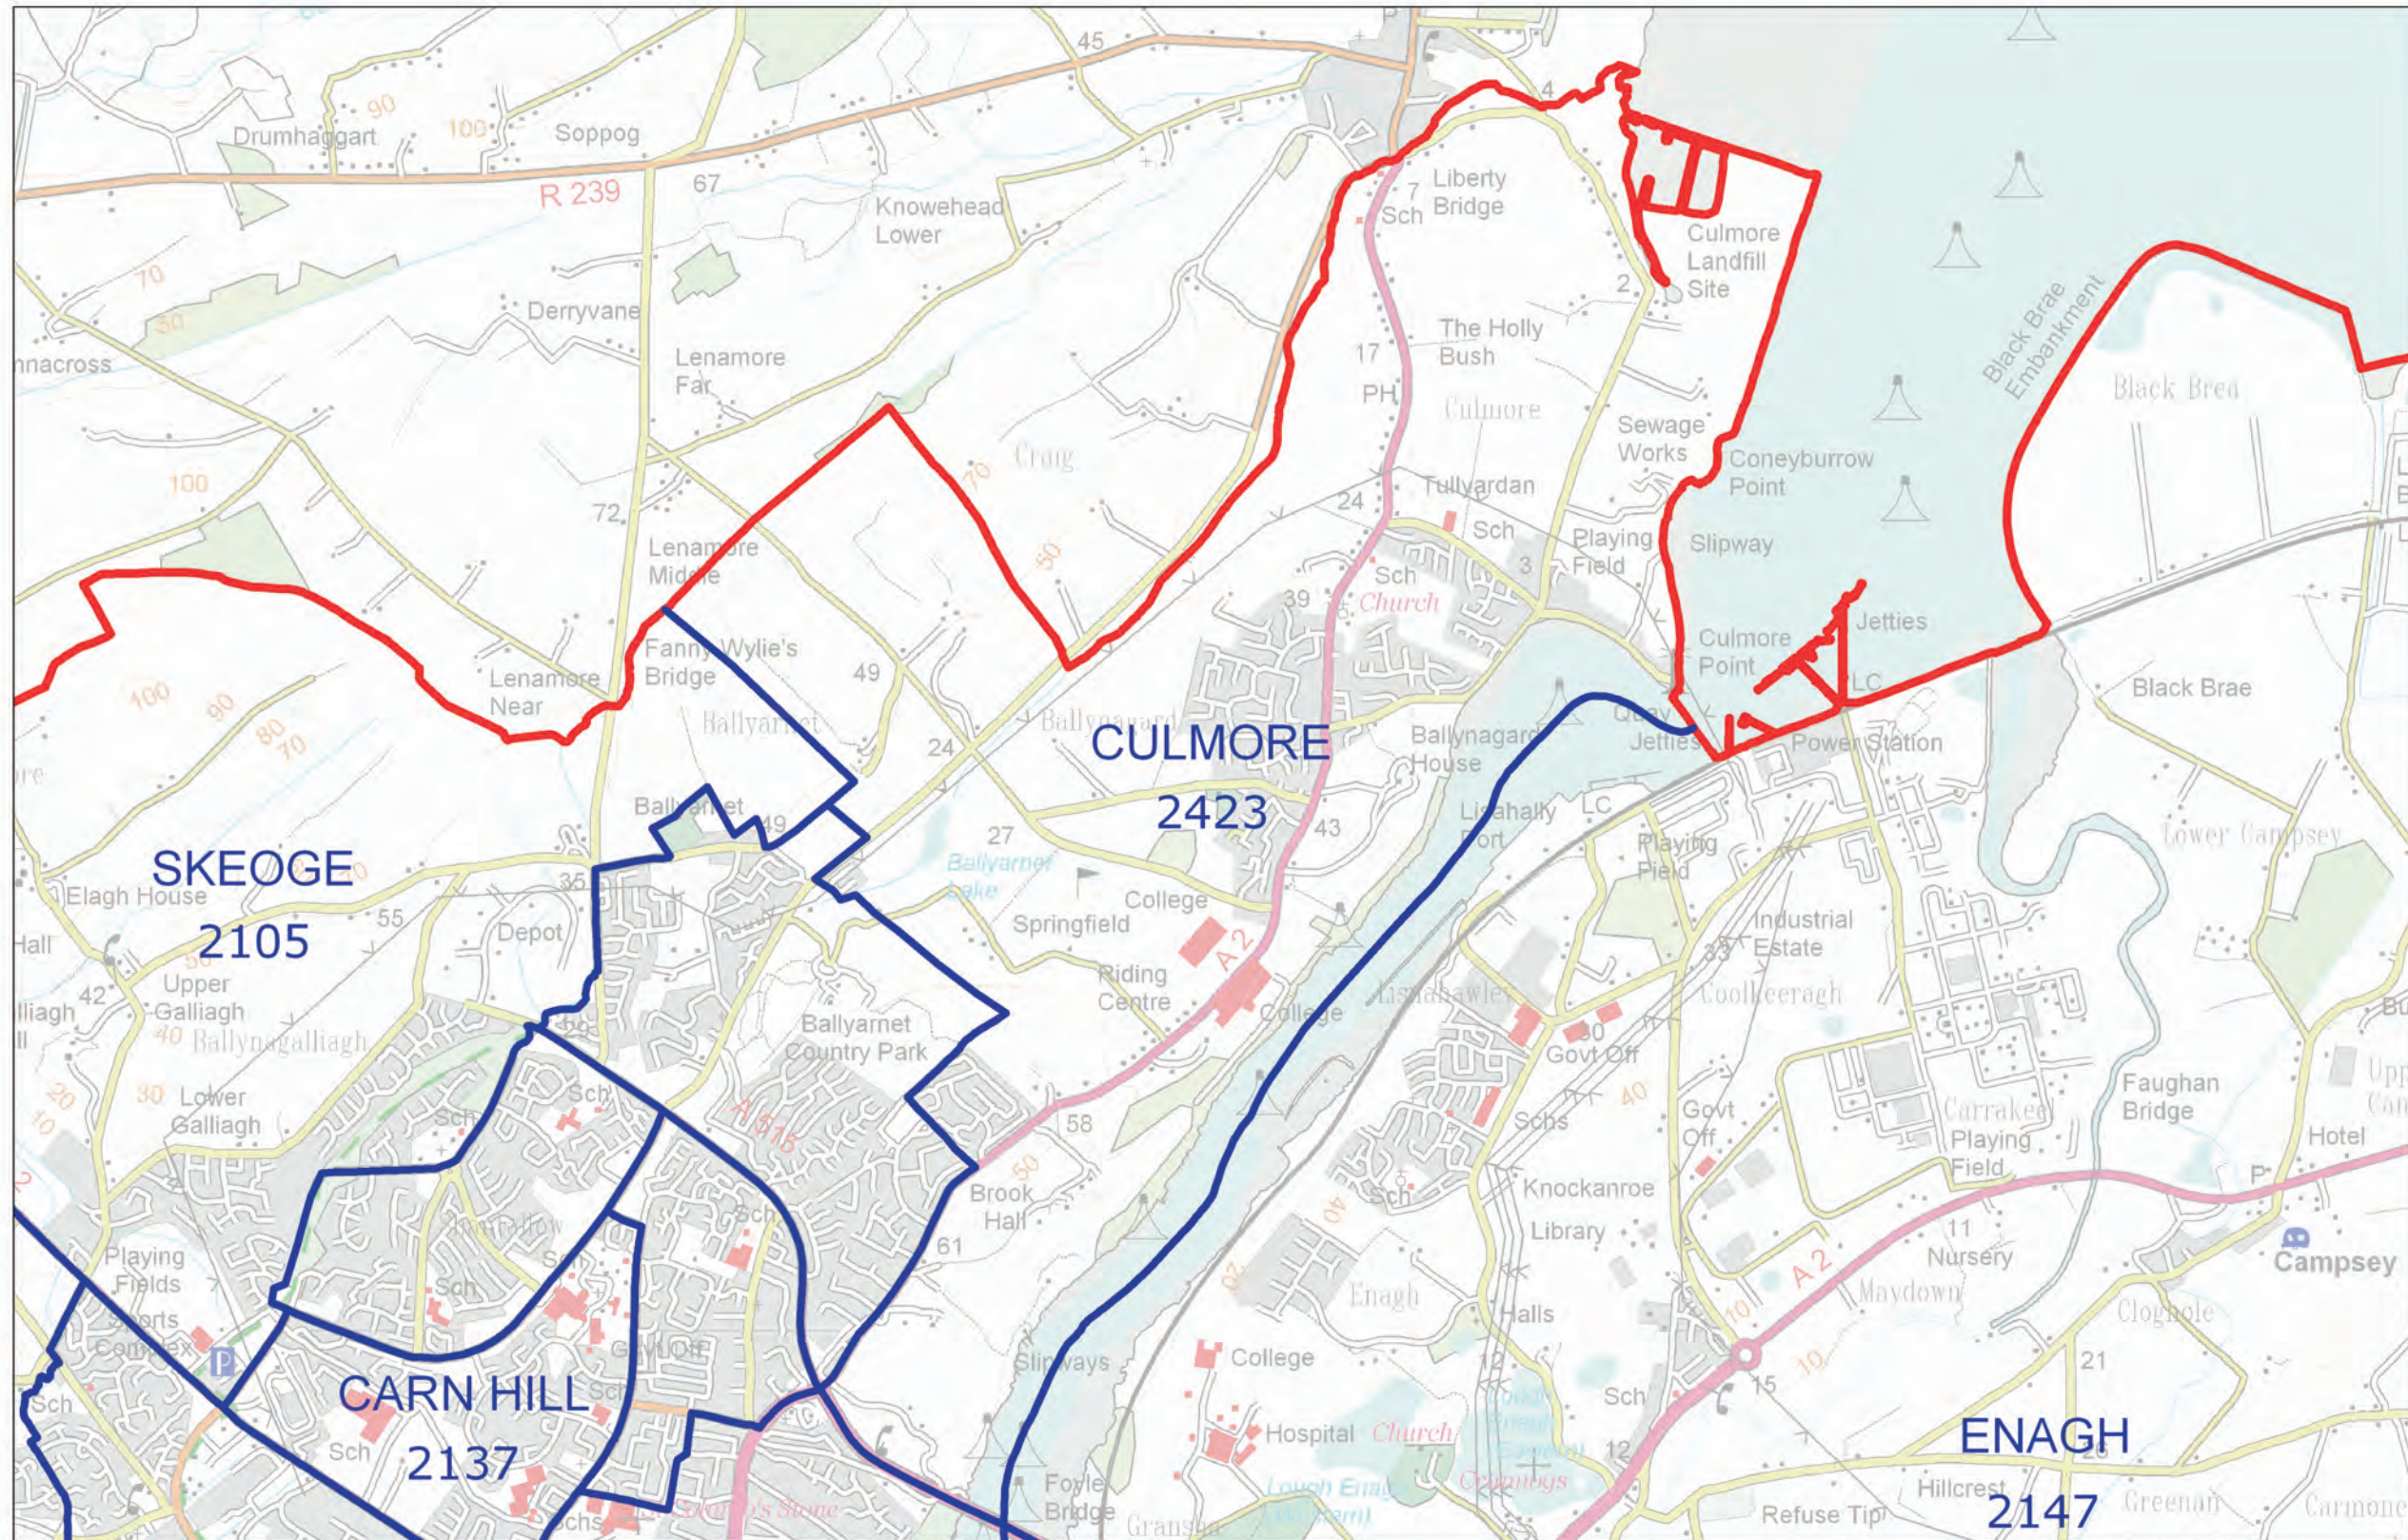

LOCAL GOVERNMENT BOUNDARIES COMMISSIONER FOR NORTHERN IRELAND

This map displays the proposed wards and their electorate totals within Derry City and Strabane District Council.

Web: <http://www.lgbc-ni.org>
E-mail: webmail@lgbc-ni.org

— LOCAL GOVERNMENT DISTRICT
— WARD

Due to the constraints of scale some ward names are not shown.

© Crown Copyright 2008