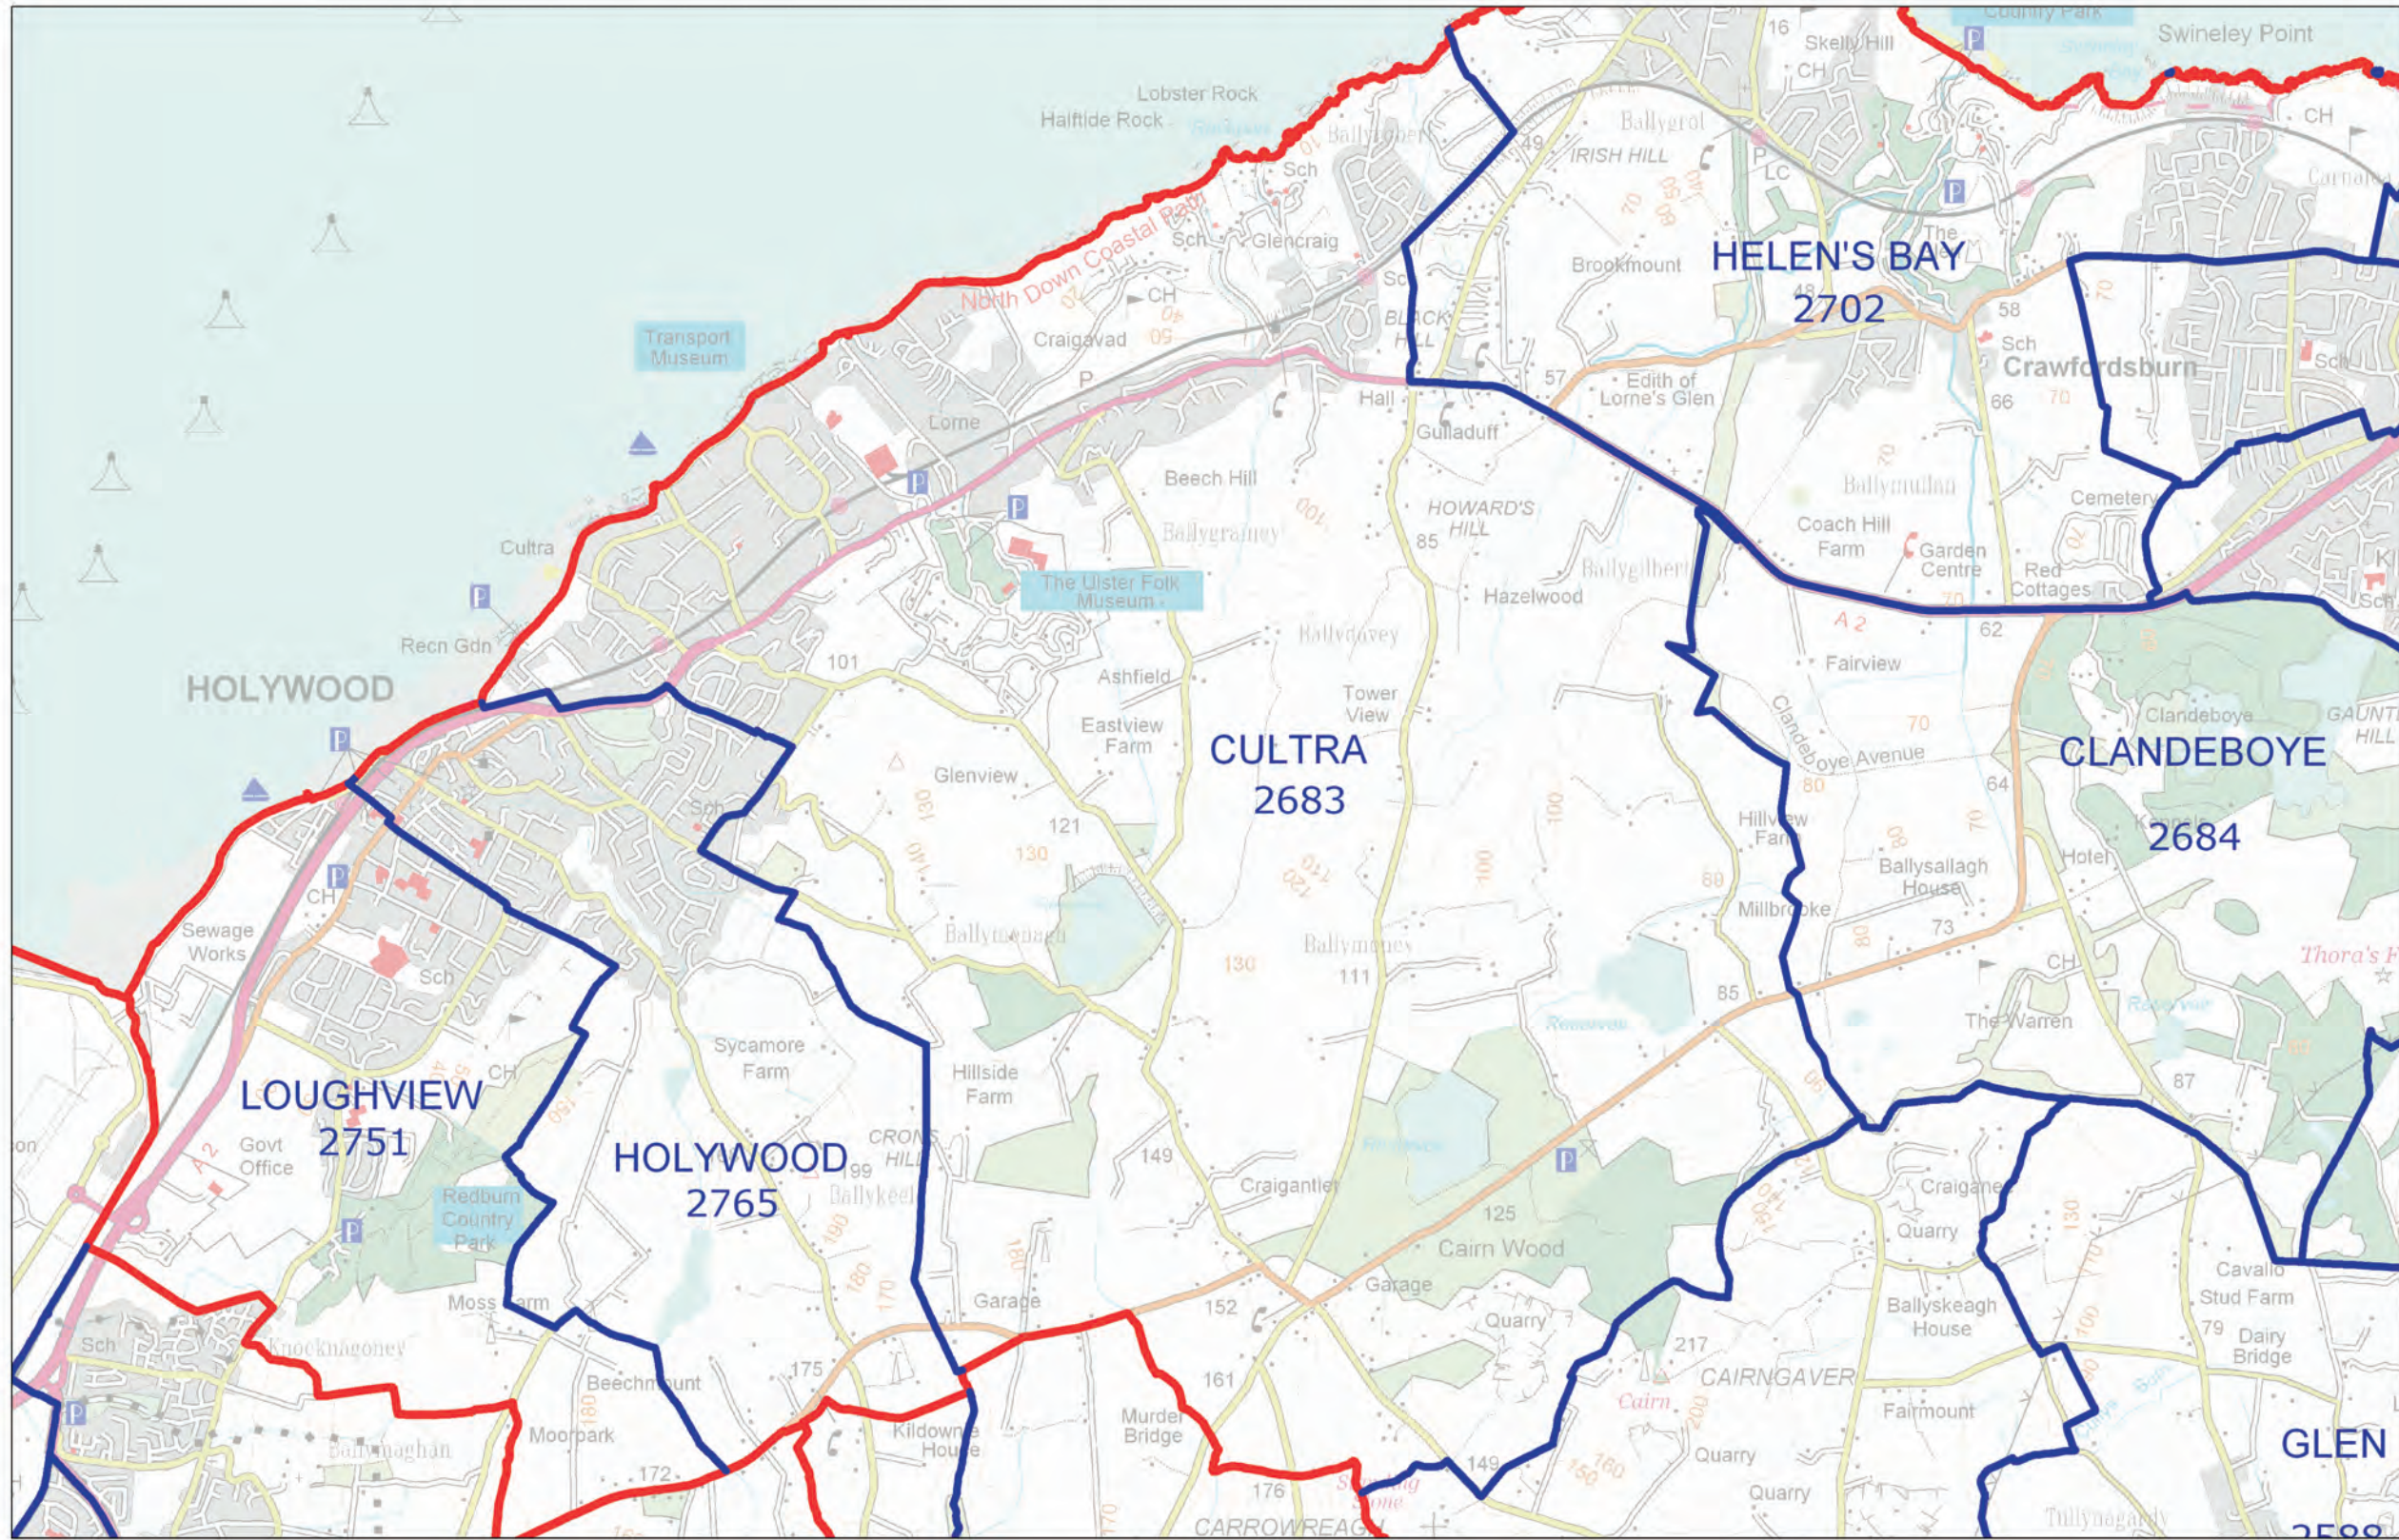

LOCAL GOVERNMENT BOUNDARIES COMMISSIONER FOR NORTHERN IRELAND

This map displays the proposed wards and their electorate totals within Ards and North Down District Council.

Web: <http://www.lgbc-ni.org>
E-mail: webmail@lgbc-ni.org

— LOCAL GOVERNMENT DISTRICT
— WARD

Due to the constraints of scale some ward names are not shown.
© Crown Copyright 2008