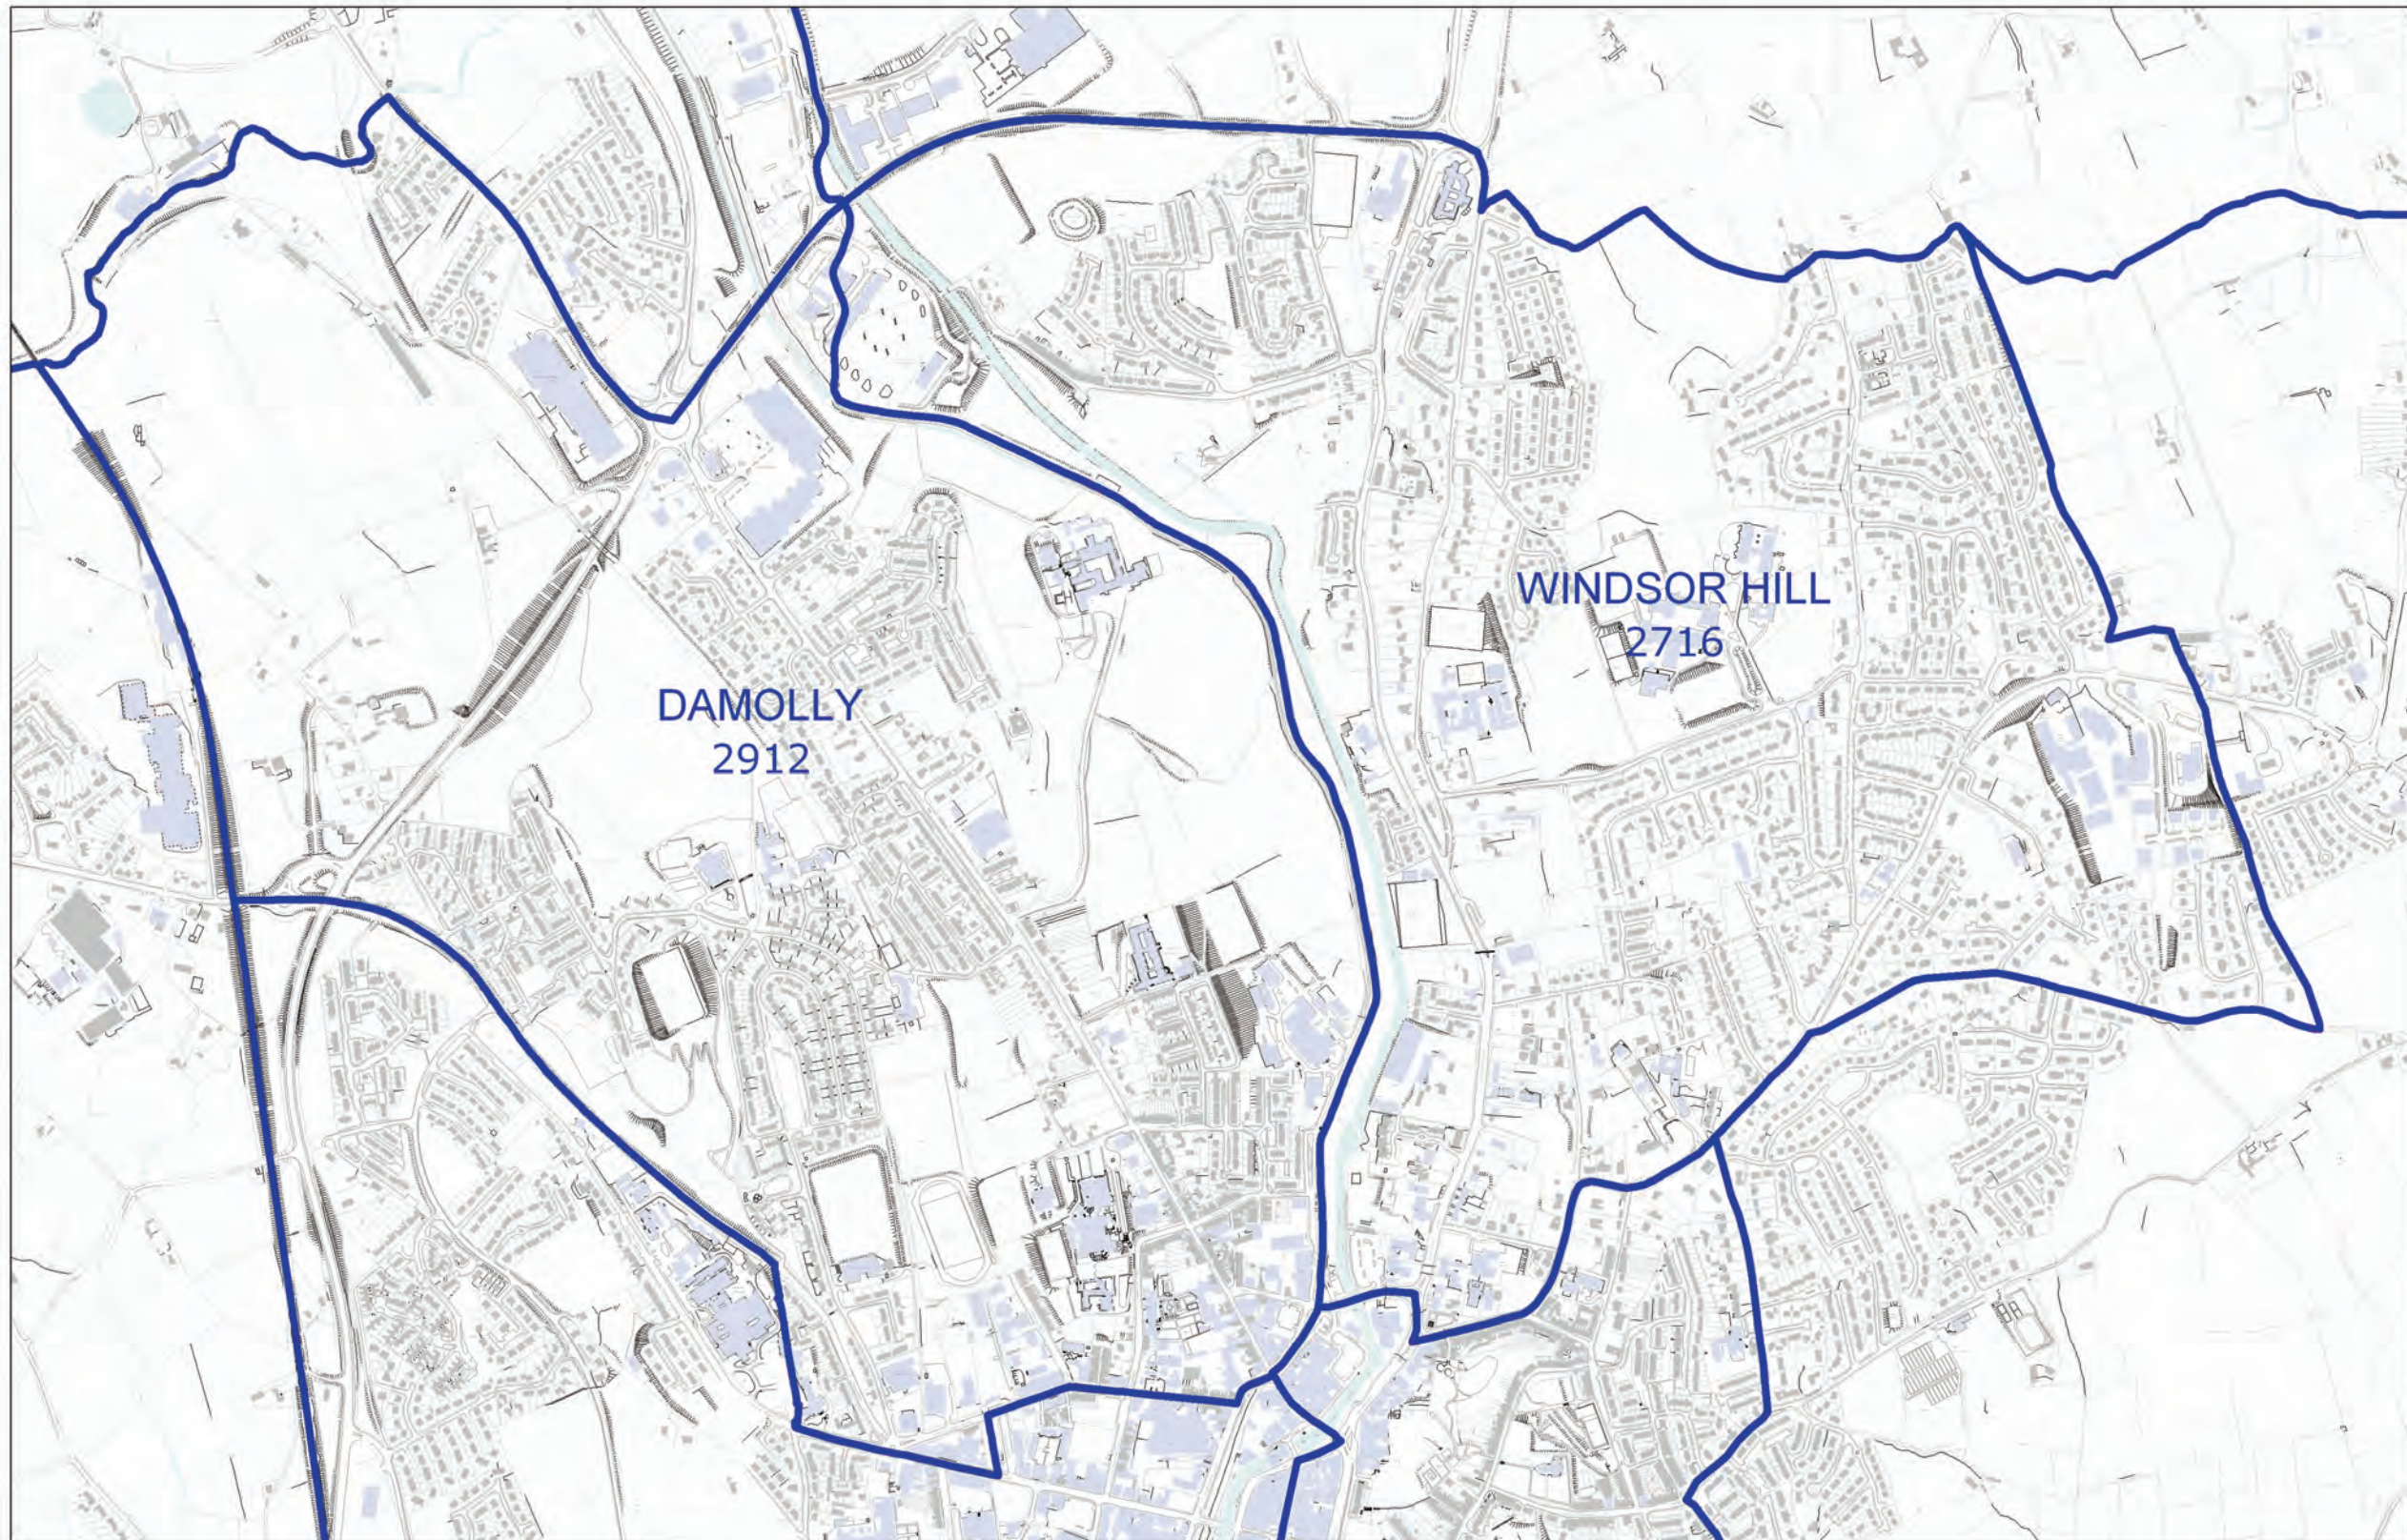

LOCAL GOVERNMENT BOUNDARIES COMMISSIONER FOR NORTHERN IRELAND

This map displays the proposed wards and their electorate totals within Newry City and Down District Council.

Web: <http://www.lgbc-ni.org>
E-mail: webmail@lgbc-ni.org

— LOCAL GOVERNMENT DISTRICT
— WARD

Due to the constraints of scale some ward names are not shown.

© Crown Copyright 2008