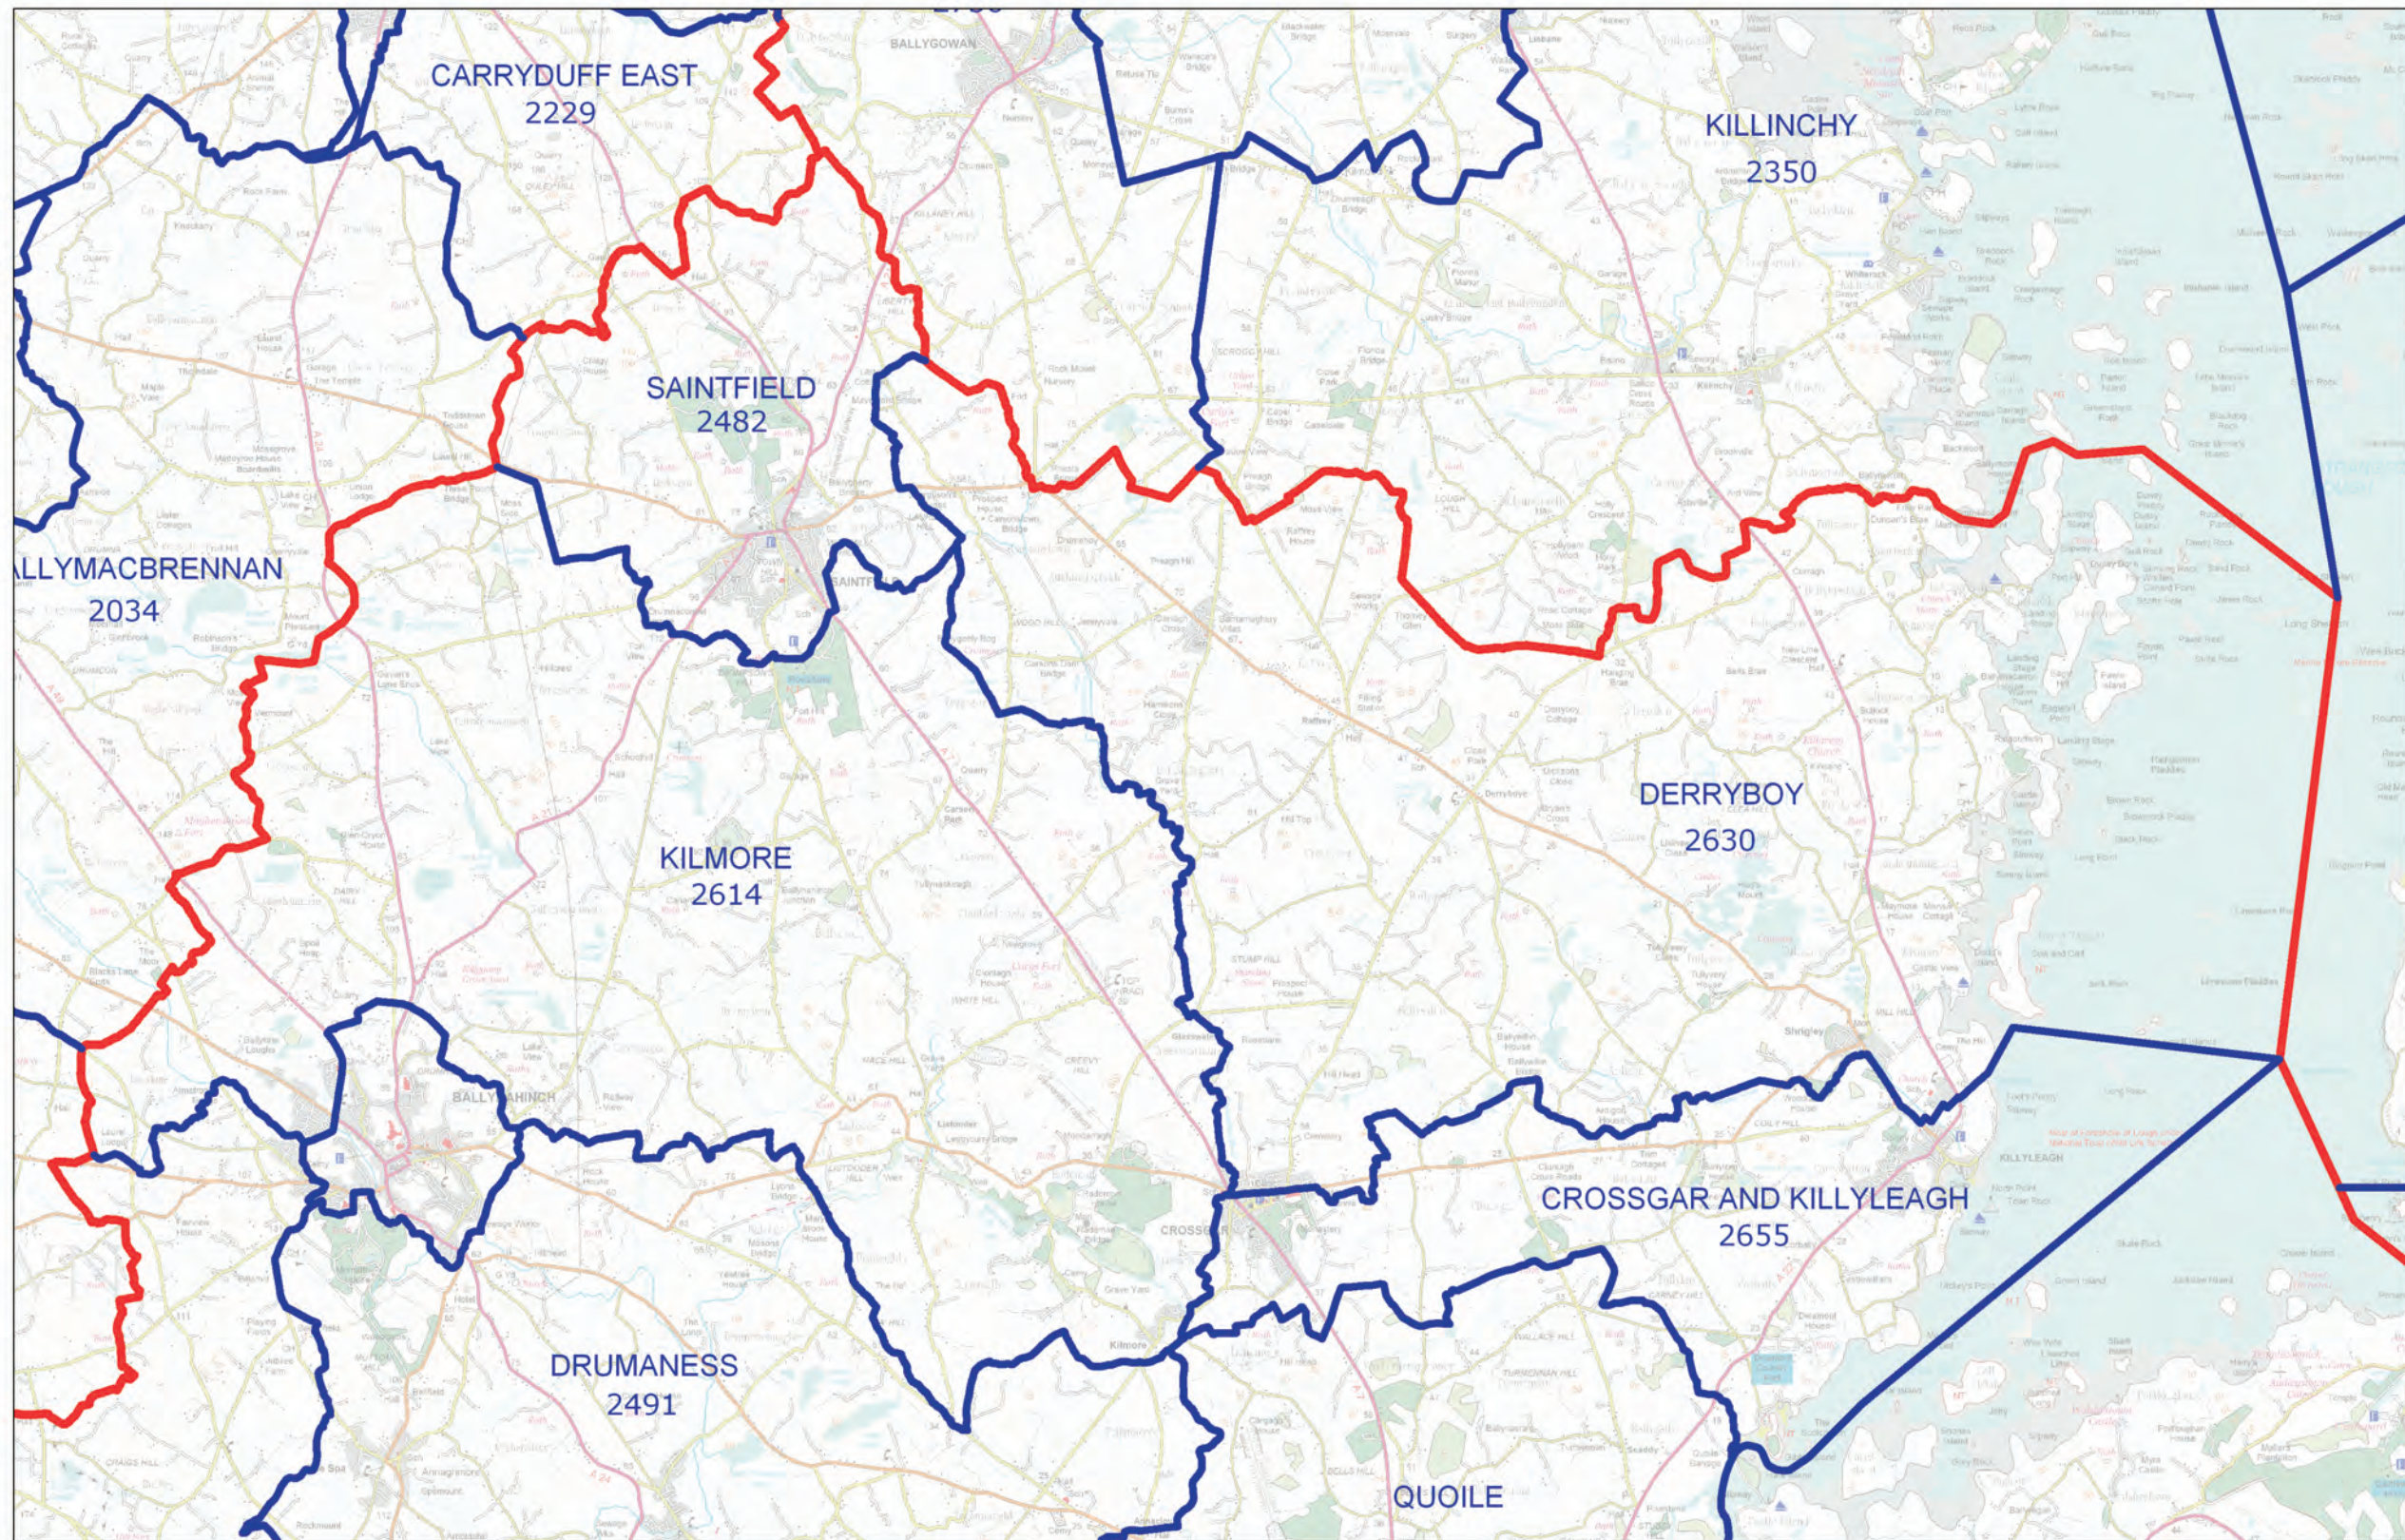

LOCAL GOVERNMENT BOUNDARIES COMMISSIONER FOR NORTHERN IRELAND

This map displays the proposed wards and their electorate totals within Newry City and Down District Council.

Web: <http://www.lgbc-ni.org>

E-mail: webmail@lgbc-ni.org

— LOCAL GOVERNMENT DISTRICT

— WARD

Due to the constraints of scale some ward names are not shown.

© Crown Copyright 2008