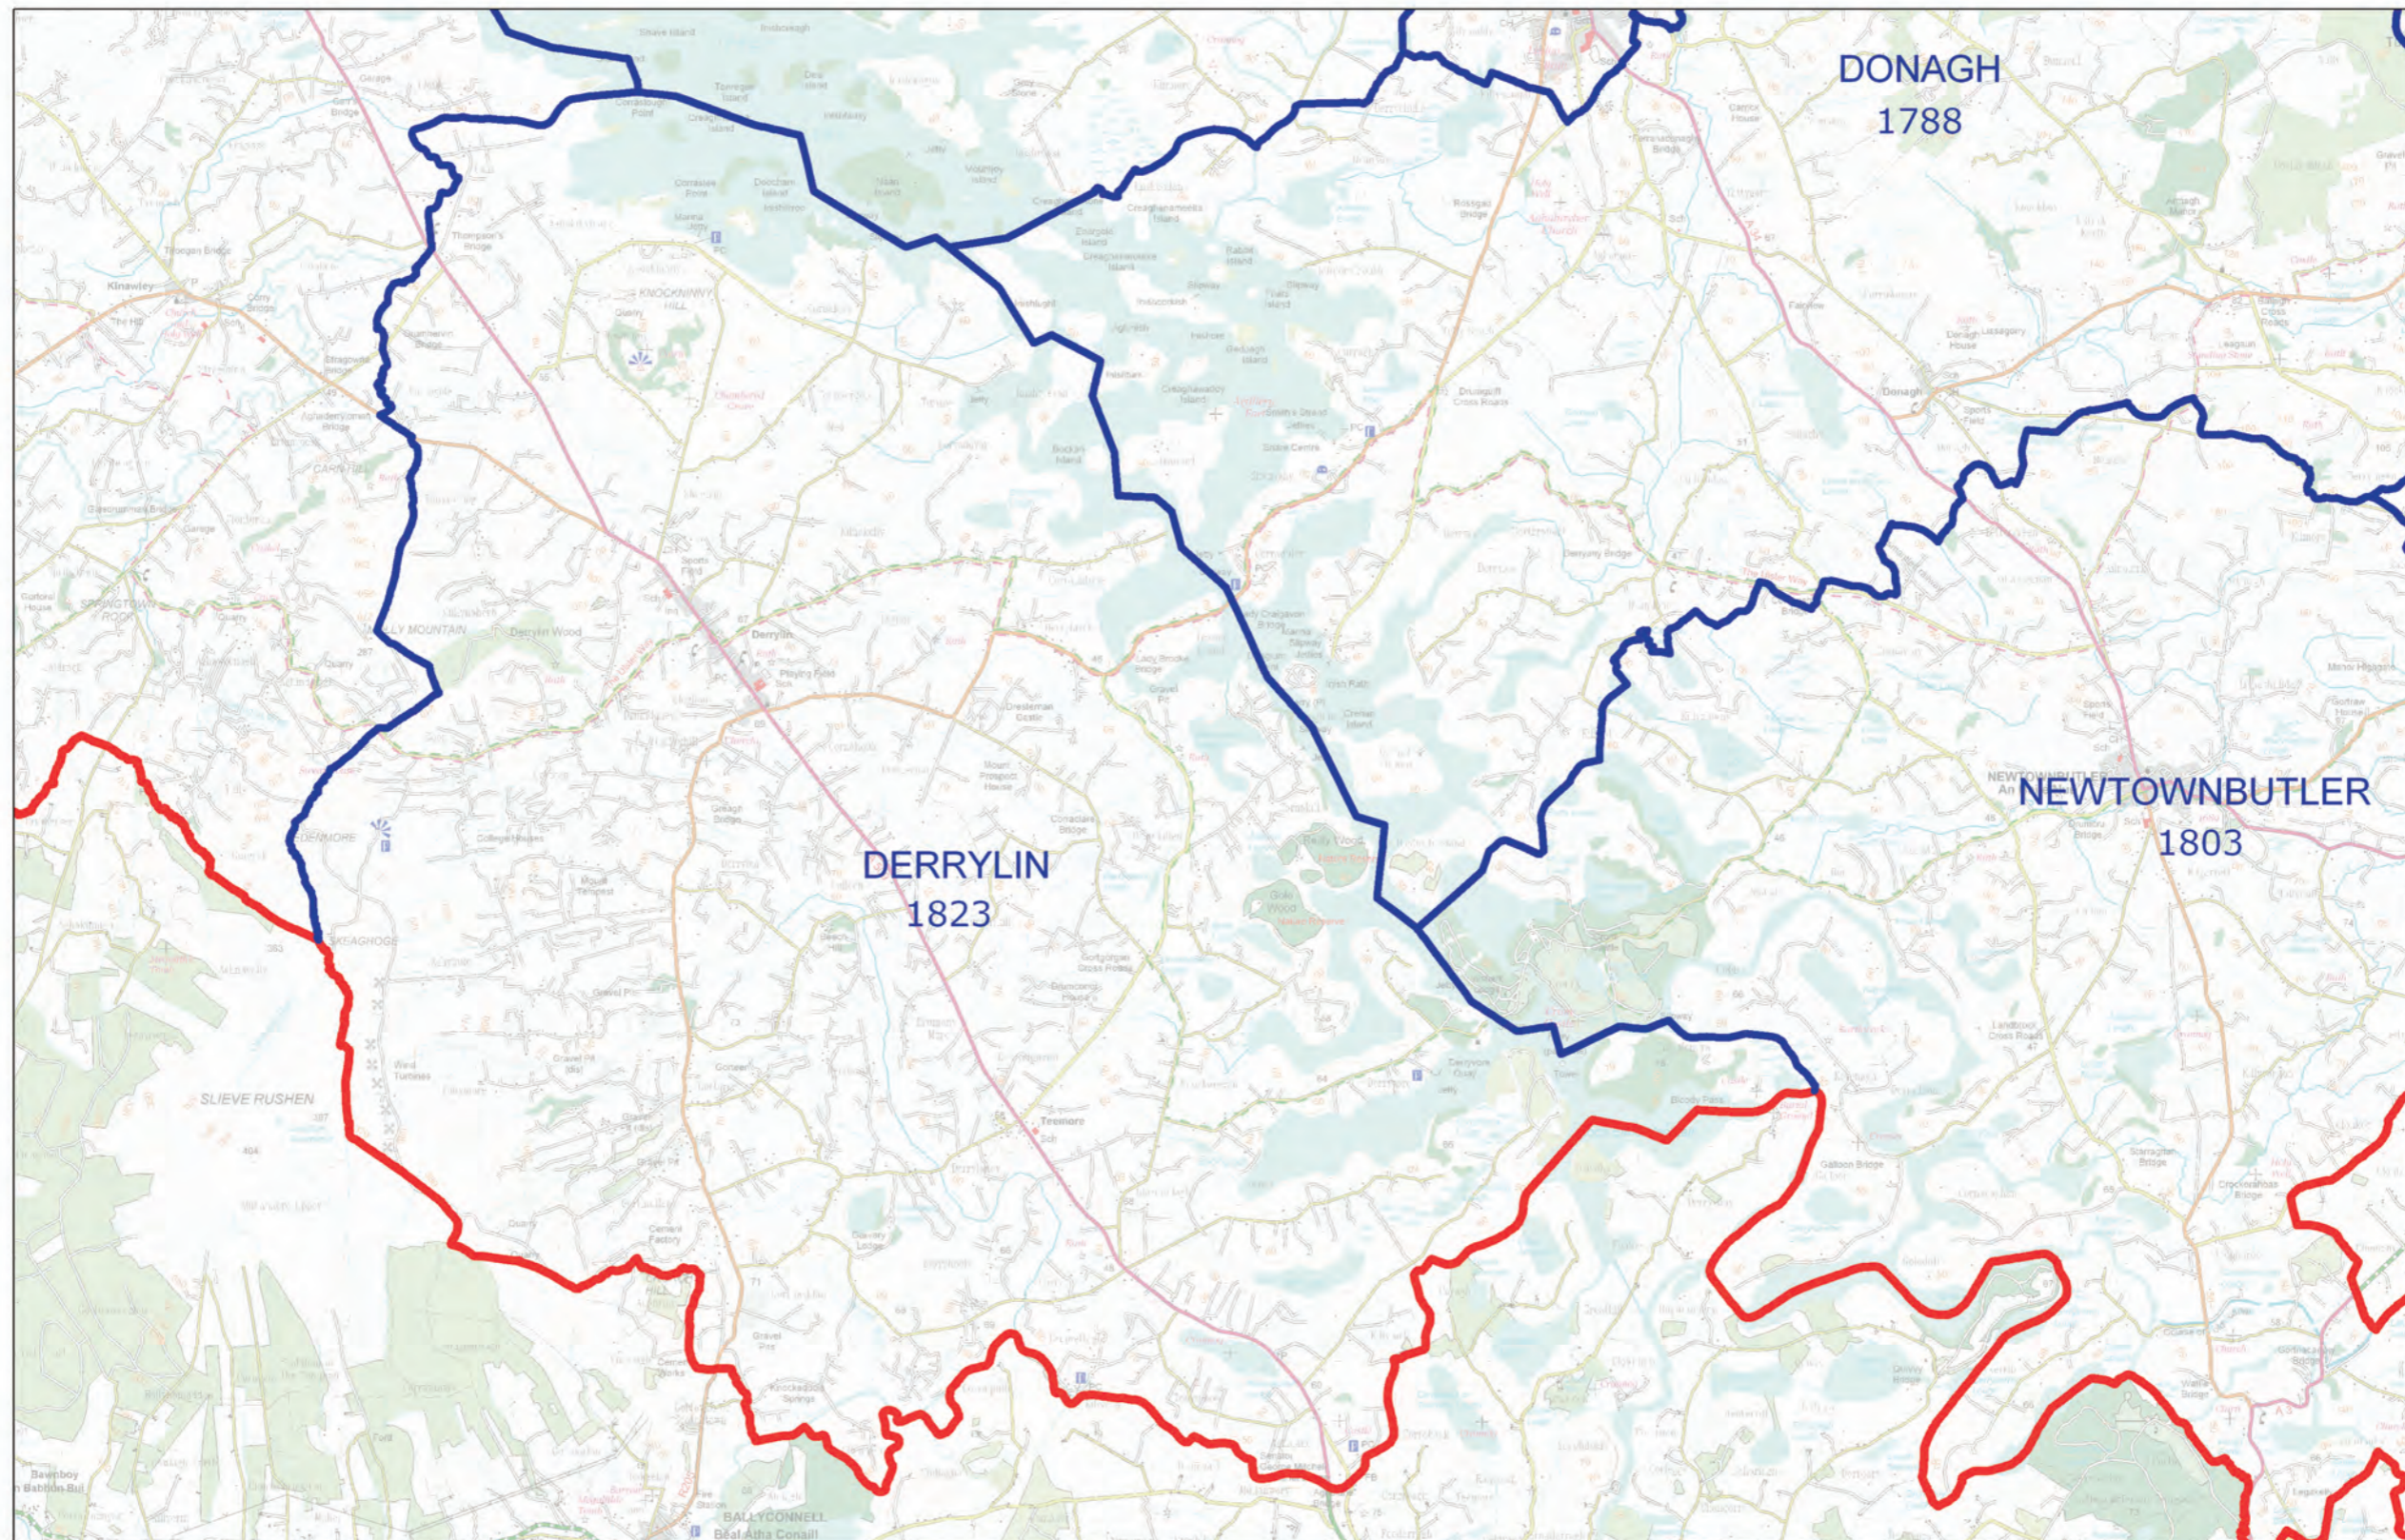

LOCAL GOVERNMENT BOUNDARIES COMMISSIONER FOR NORTHERN IRELAND

This map displays the proposed wards and their electorate totals within Fermanagh and Omagh District Council.

Web: <http://www.lgbc-ni.org>

E-mail: webmail@lgbc-ni.org

— LOCAL GOVERNMENT DISTRICT
— WARD

Due to the constraints of scale some ward names are not shown.

© Crown Copyright 2008