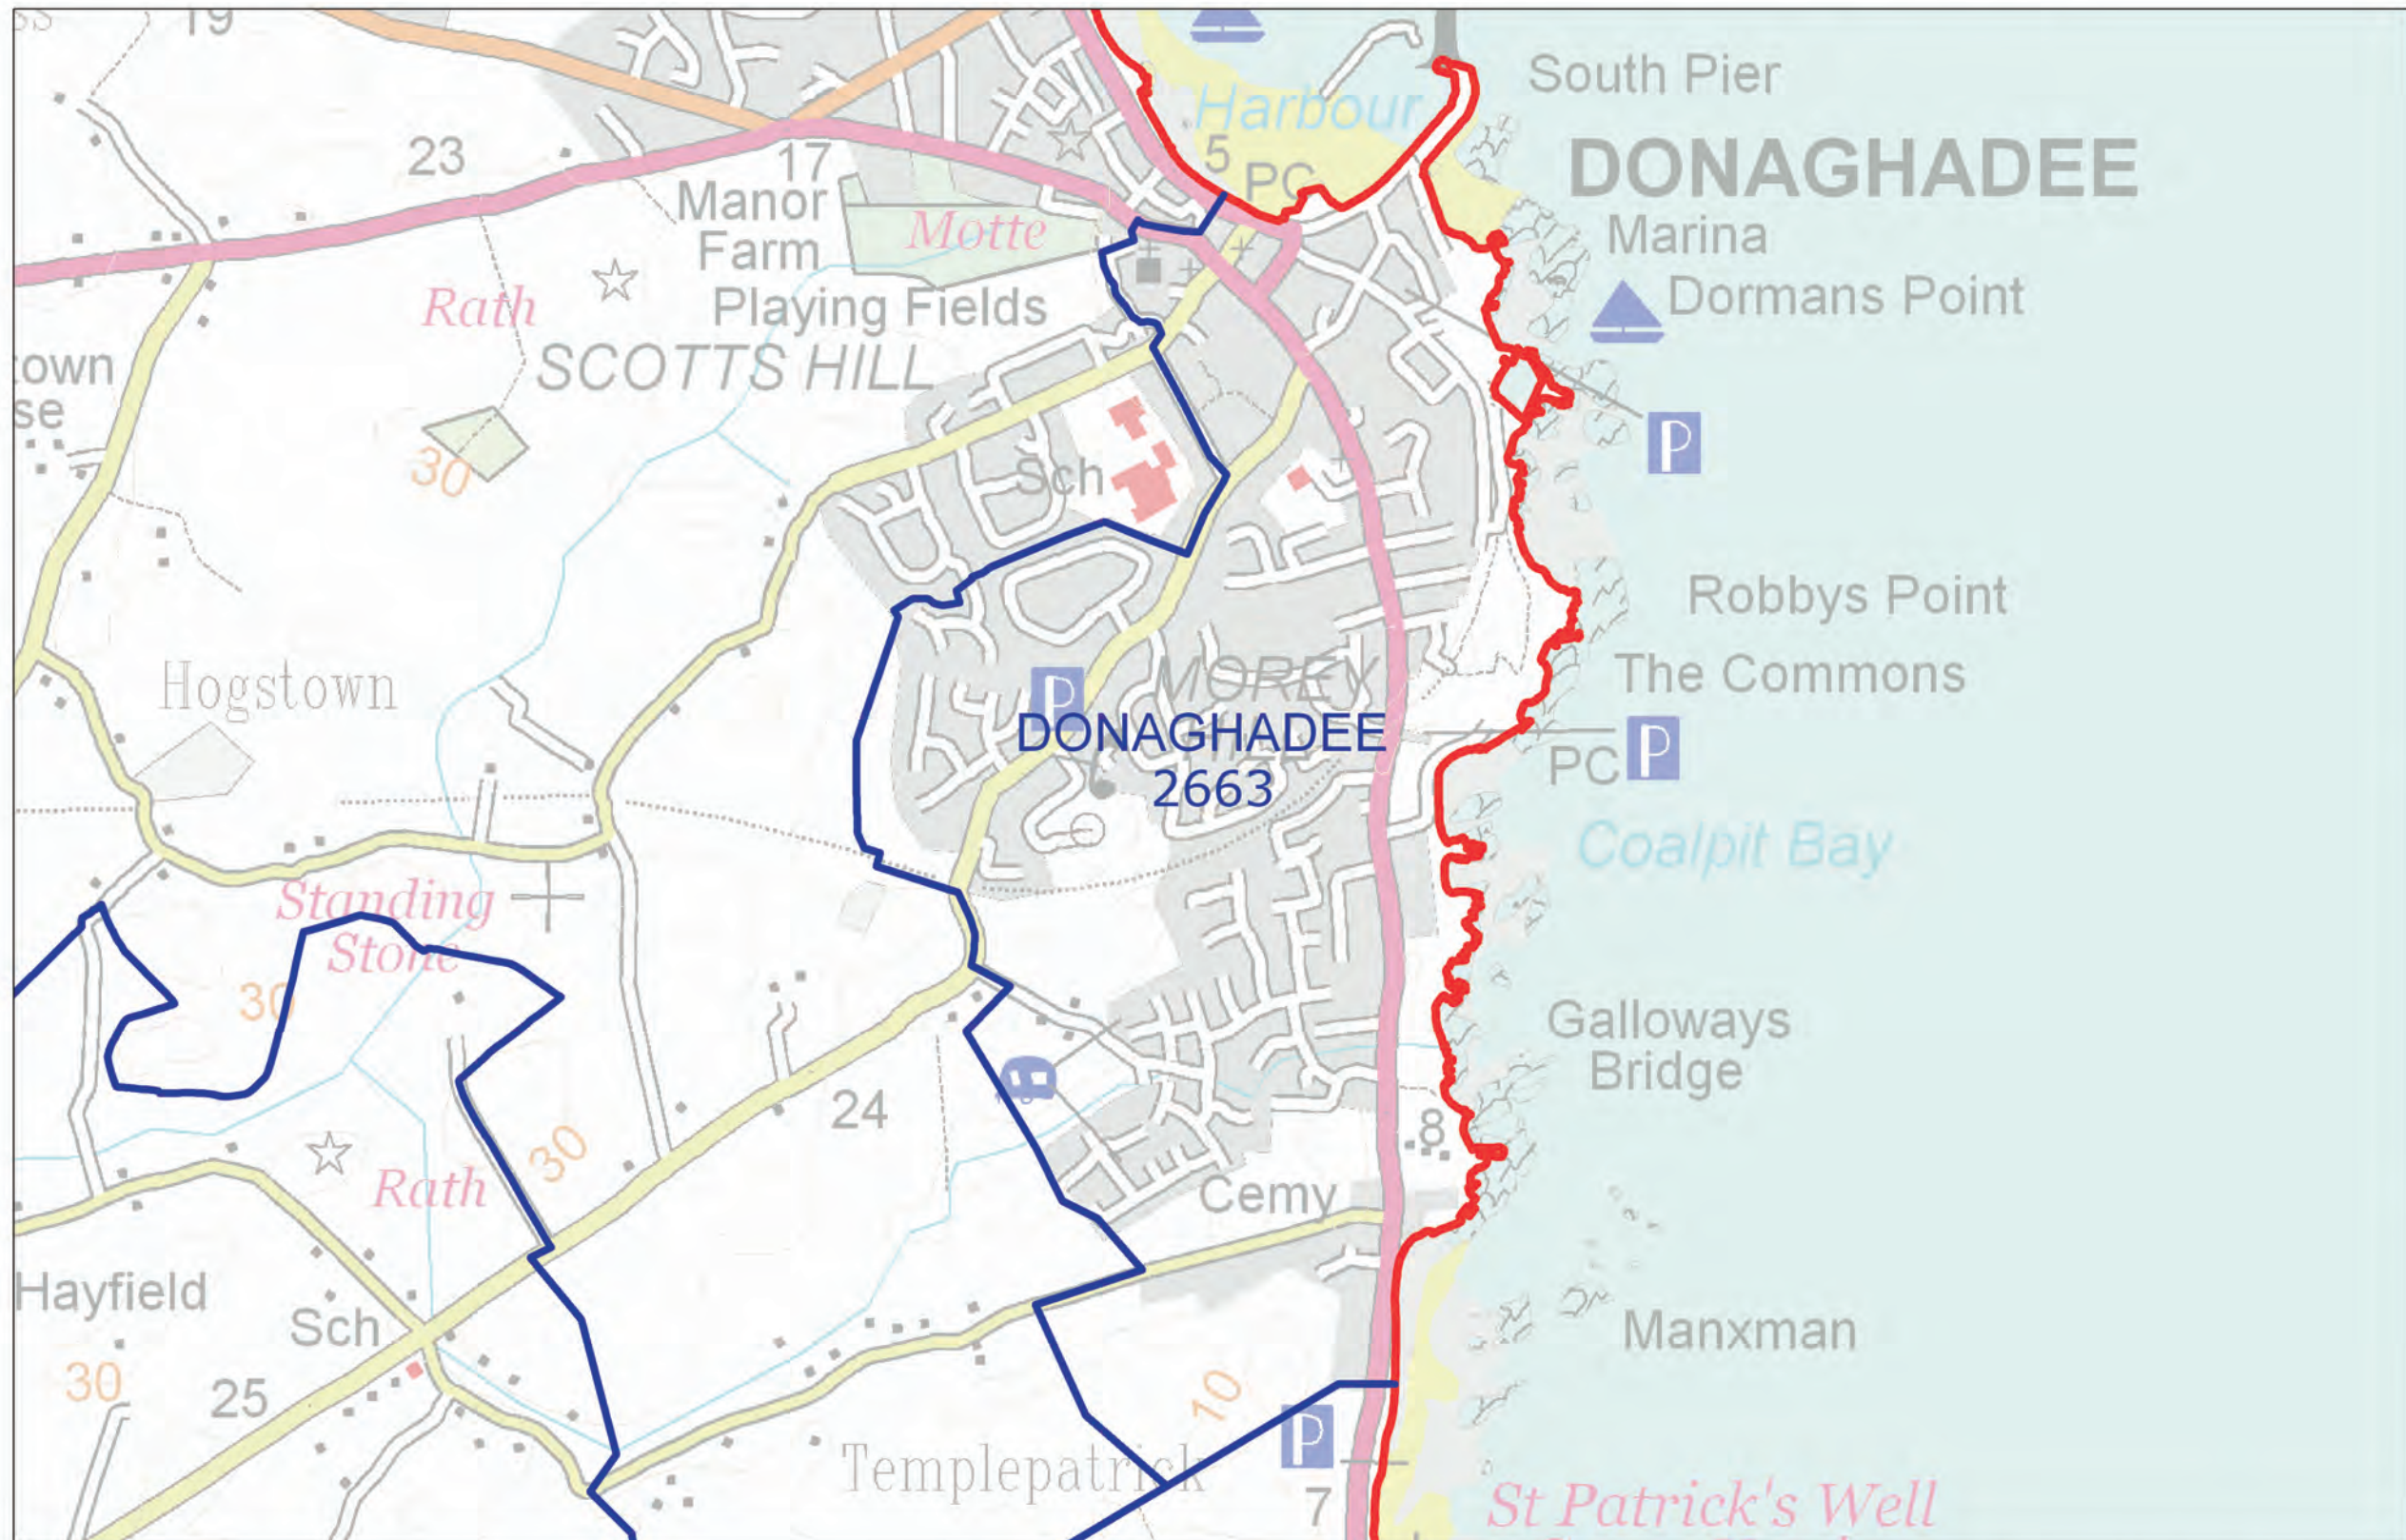

LOCAL GOVERNMENT BOUNDARIES COMMISSIONER FOR NORTHERN IRELAND

This map displays the proposed wards and their electorate totals within Ards and North Down District Council.

Web: <http://www.lgbc-ni.org>
E-mail: webmail@lgbc-ni.org

— LOCAL GOVERNMENT DISTRICT
— WARD

Due to the constraints of scale some ward names are not shown.

© Crown Copyright 2008