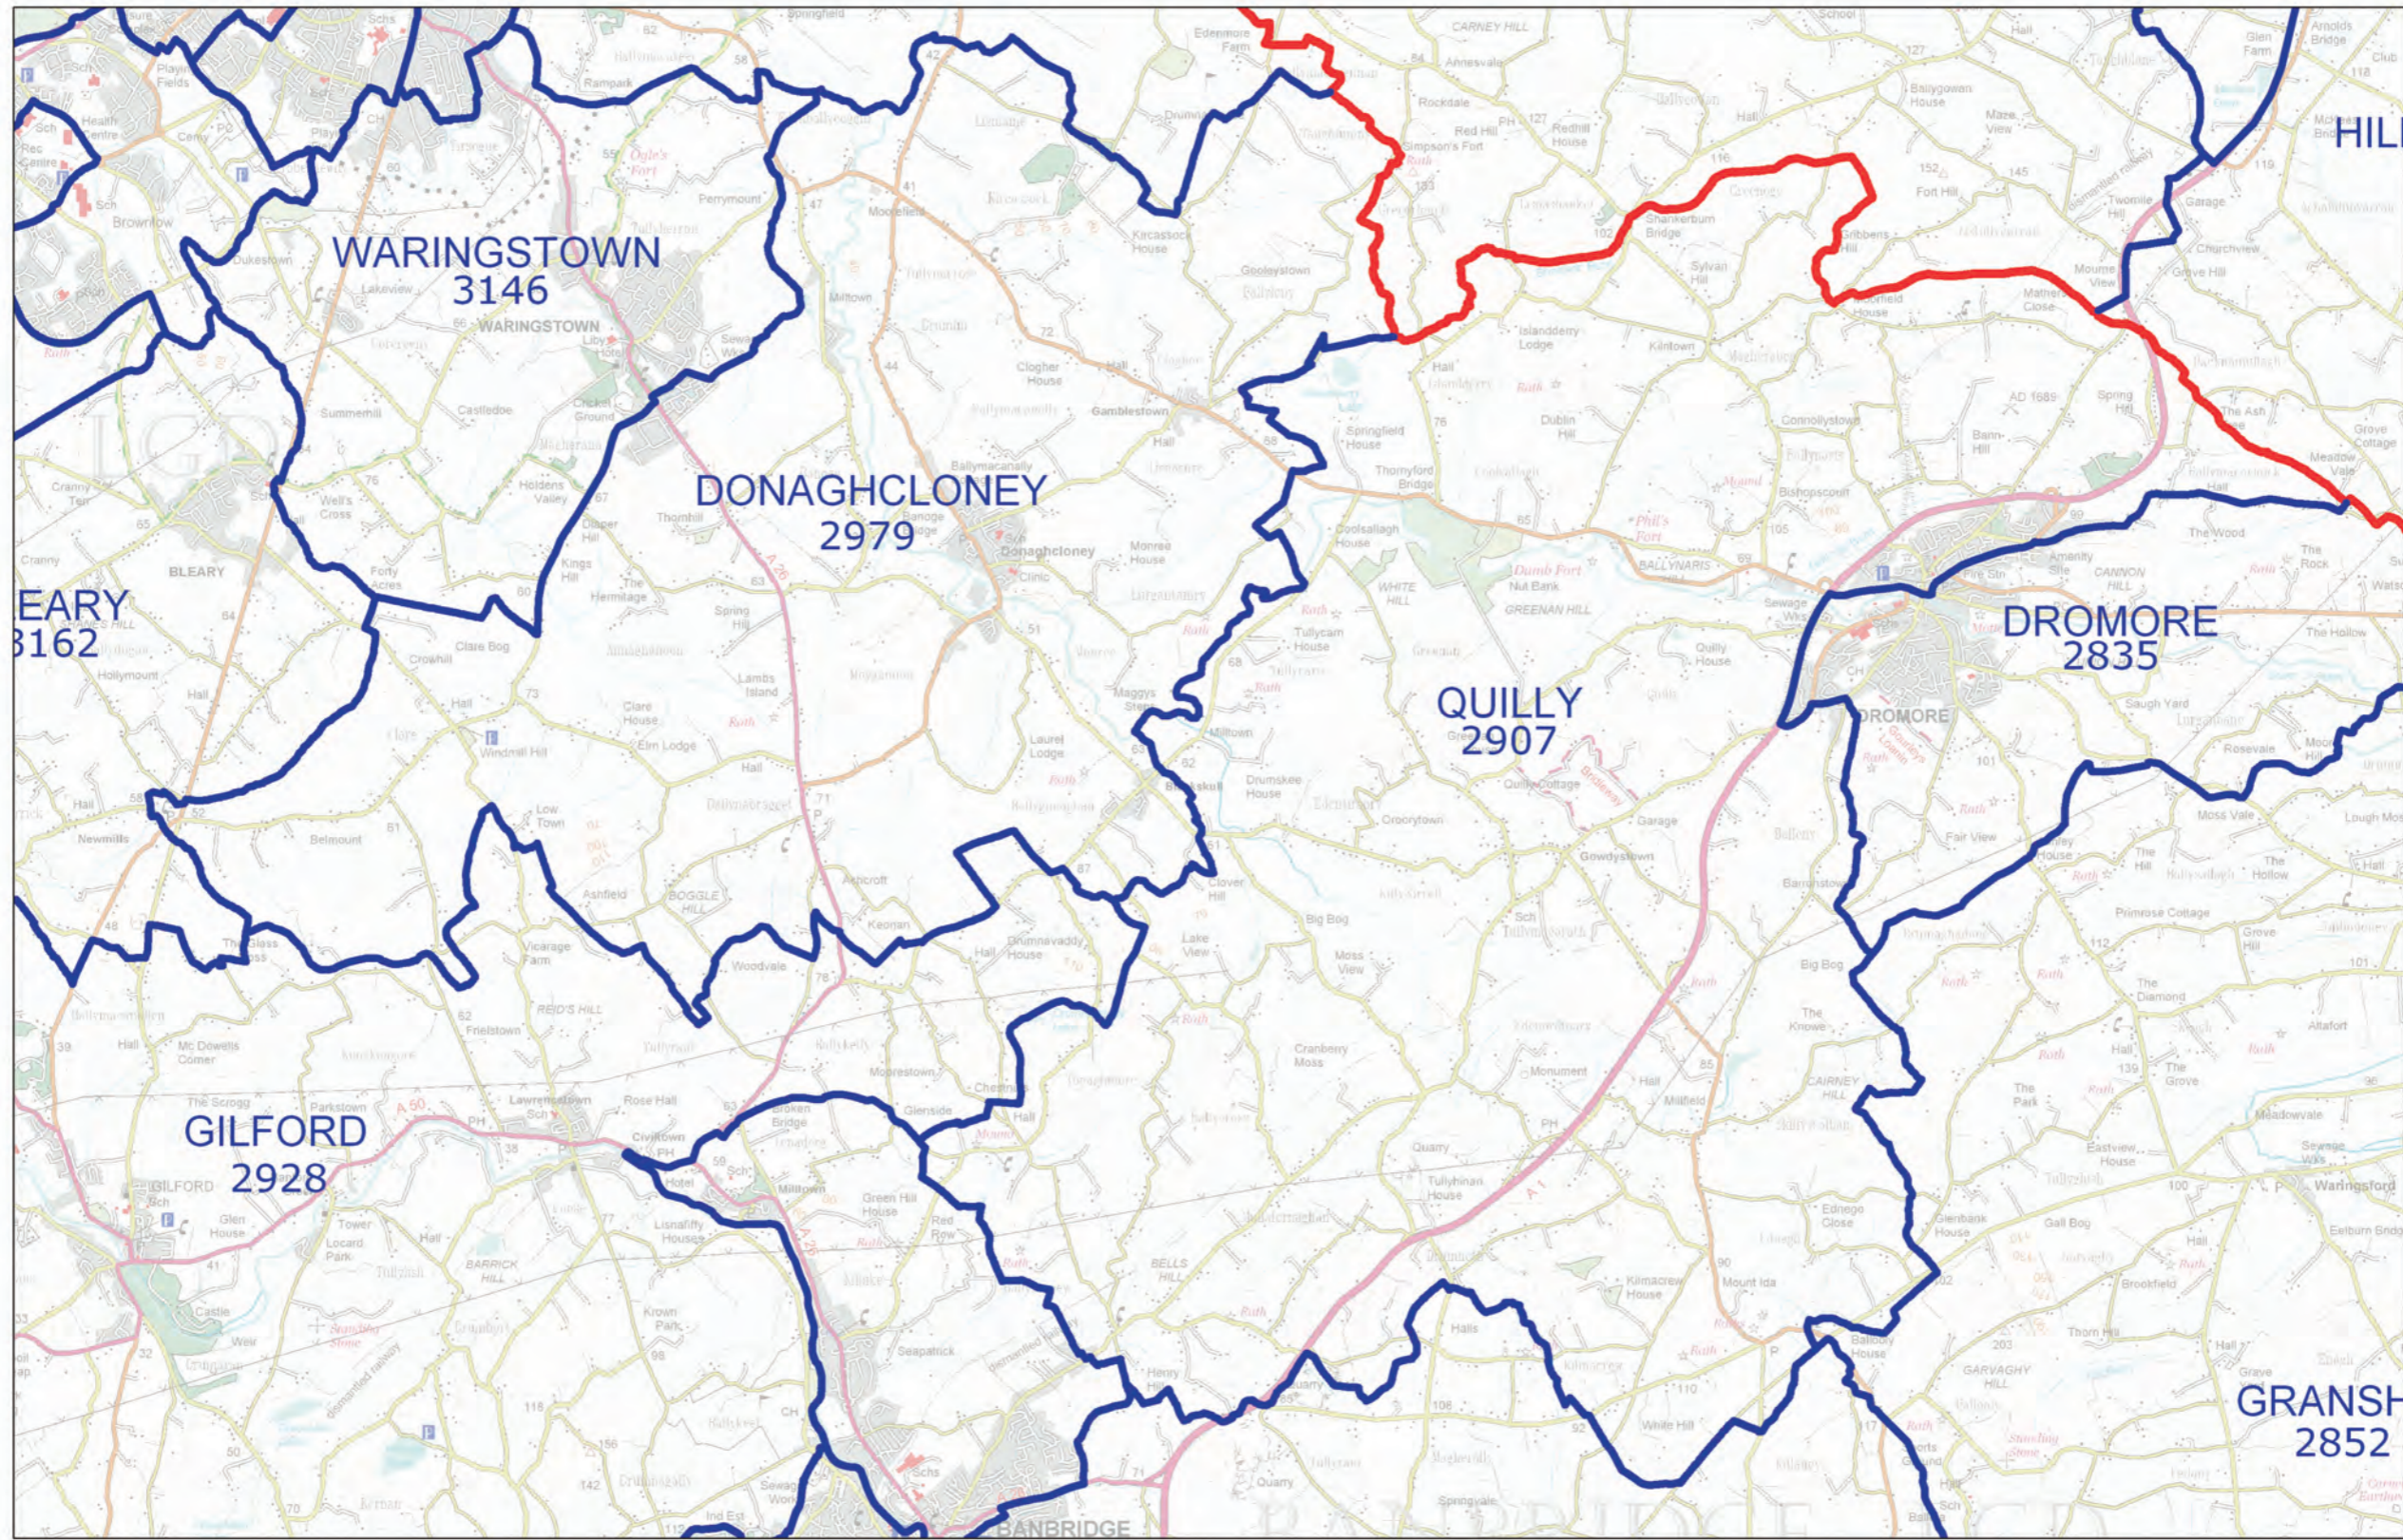

LOCAL GOVERNMENT BOUNDARIES COMMISSIONER FOR NORTHERN IRELAND

This map displays the proposed wards and their electorate totals within Armagh City and Bann District Council.

Web: <http://www.lgbc-ni.org>
E-mail: webmail@lgbc-ni.org

 LOCAL GOVERNMENT DISTRICT
 WARD

Due to the constraints of scale some ward names are not shown.

© Crown Copyright 2008