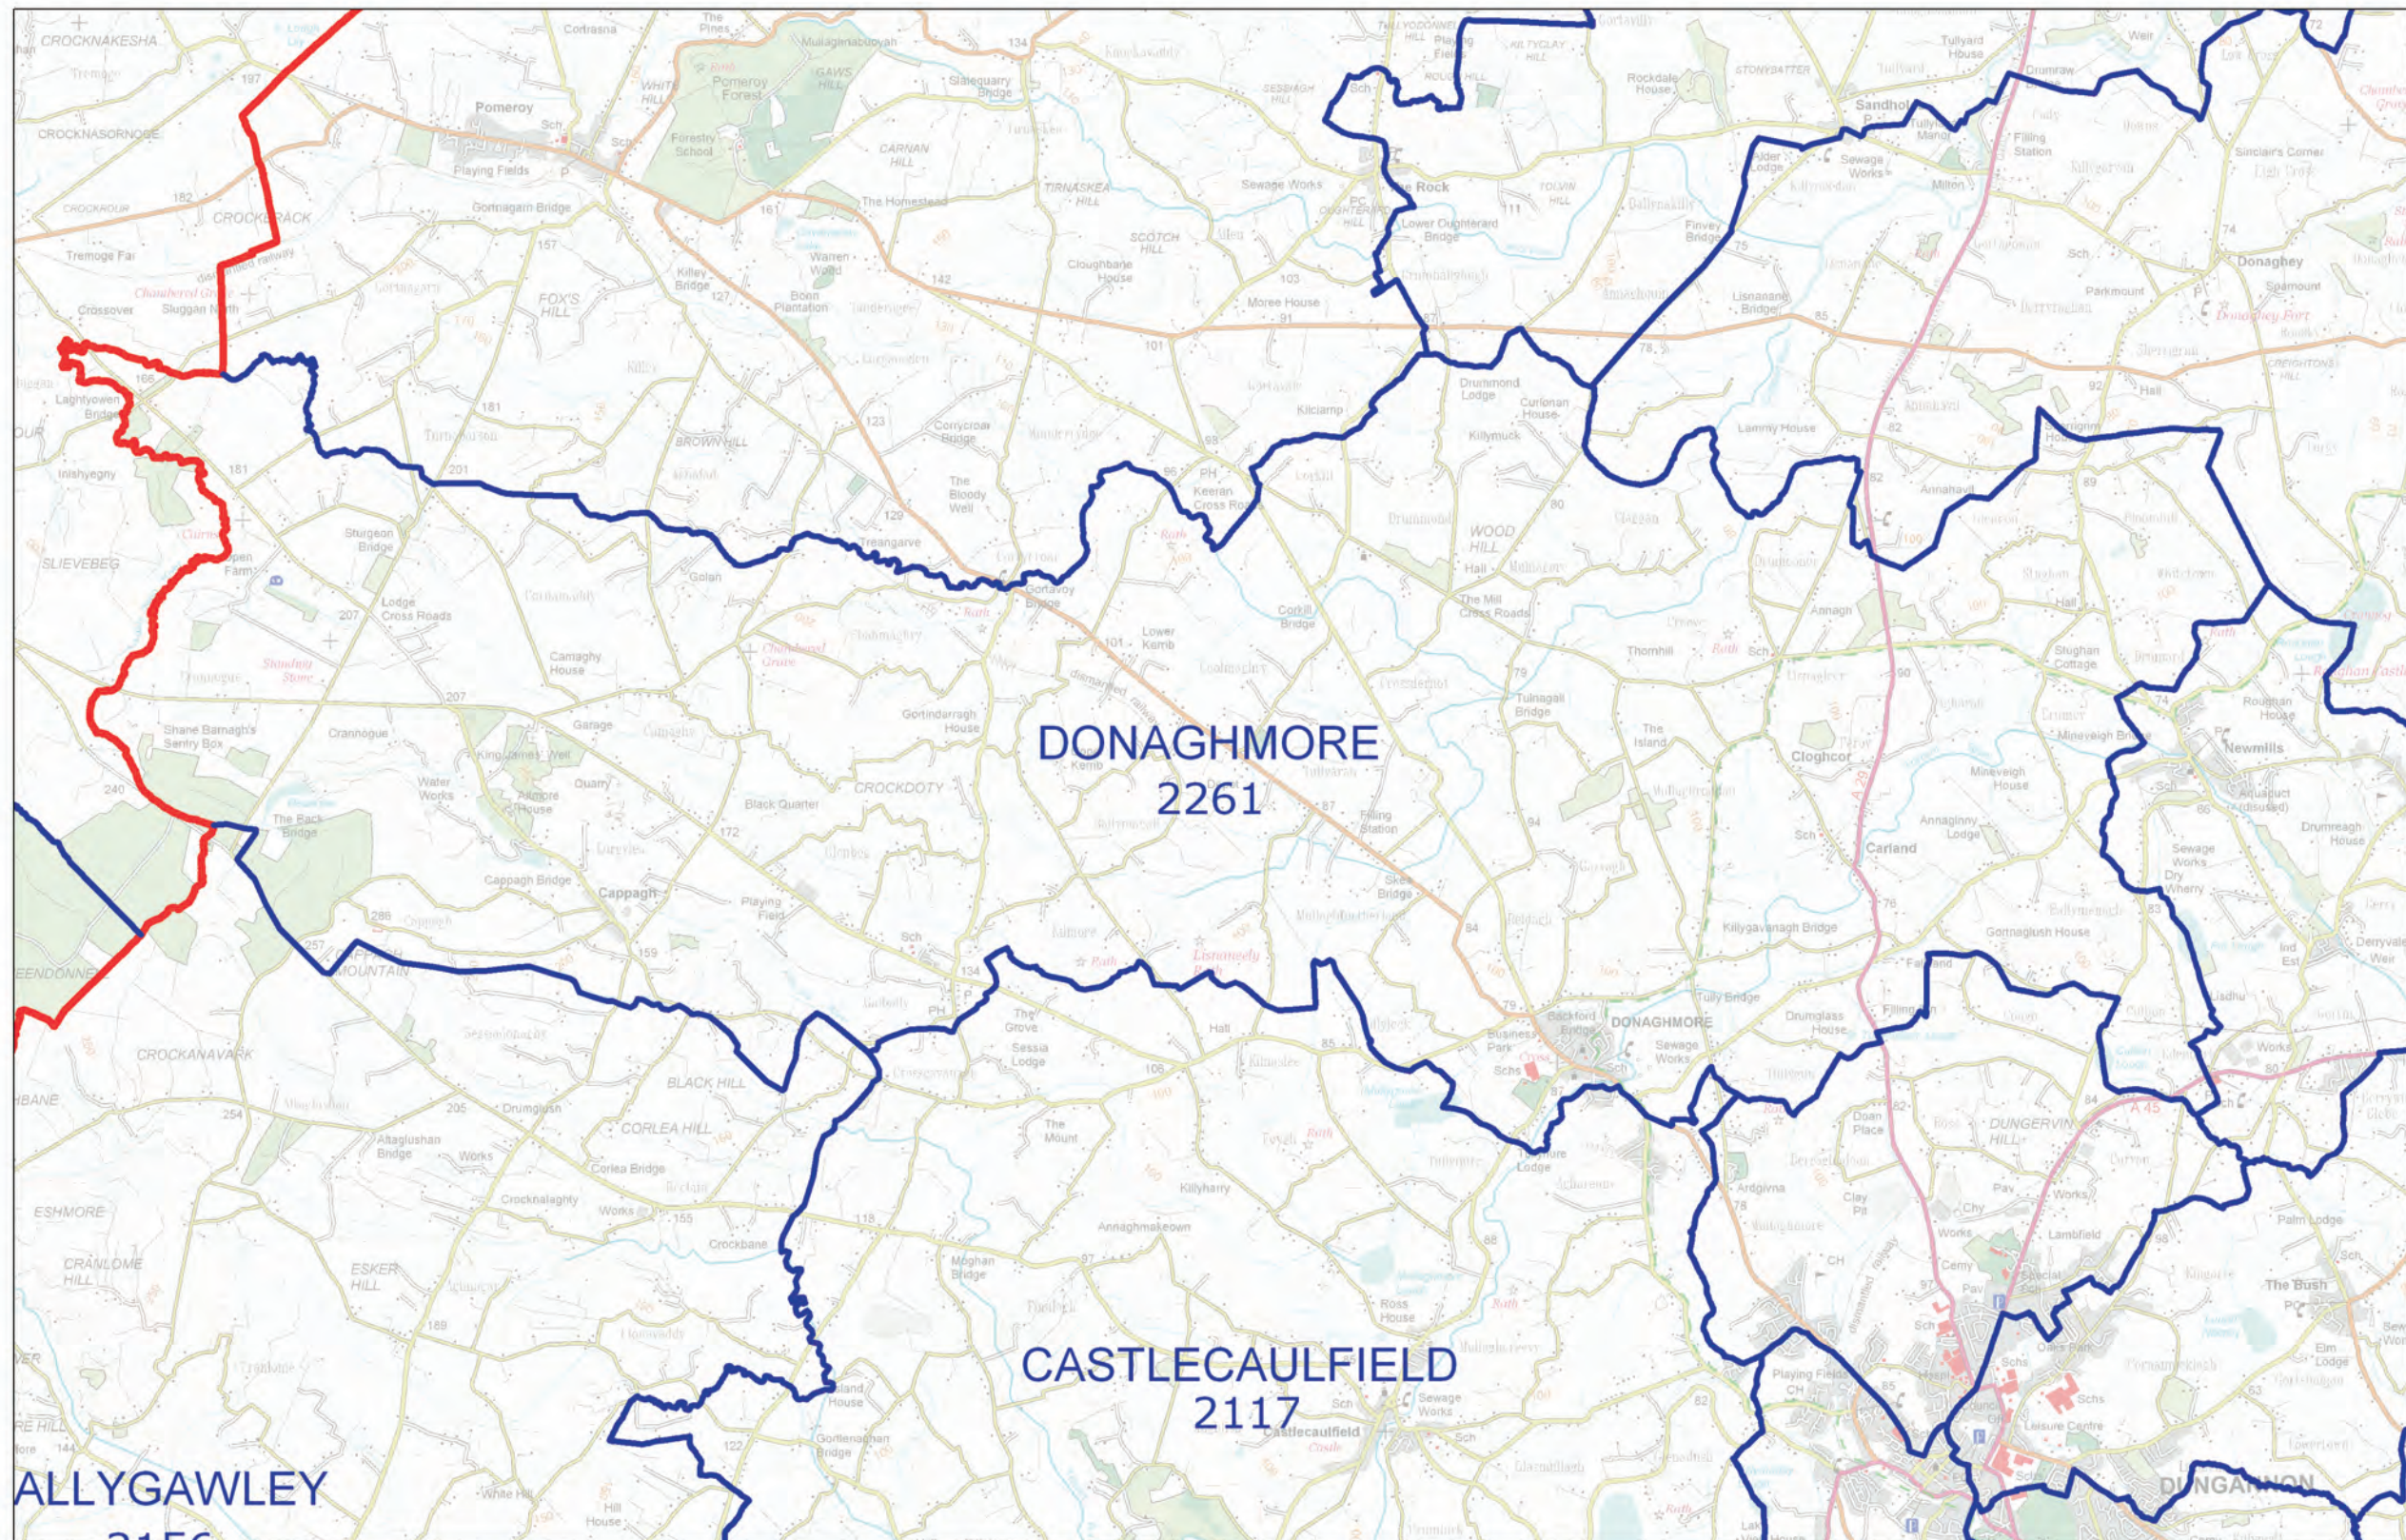

# LOCAL GOVERNMENT BOUNDARIES COMMISSIONER FOR NORTHERN IRELAND

This map displays the proposed wards and their electorate totals within Mid Ulster District Council.

Web: <http://www.lgbc-ni.org>  
E-mail: [webmail@lgbc-ni.org](mailto:webmail@lgbc-ni.org)

— LOCAL GOVERNMENT DISTRICT  
— WARD

Due to the constraints of scale some ward names are not shown.

© Crown Copyright 2008