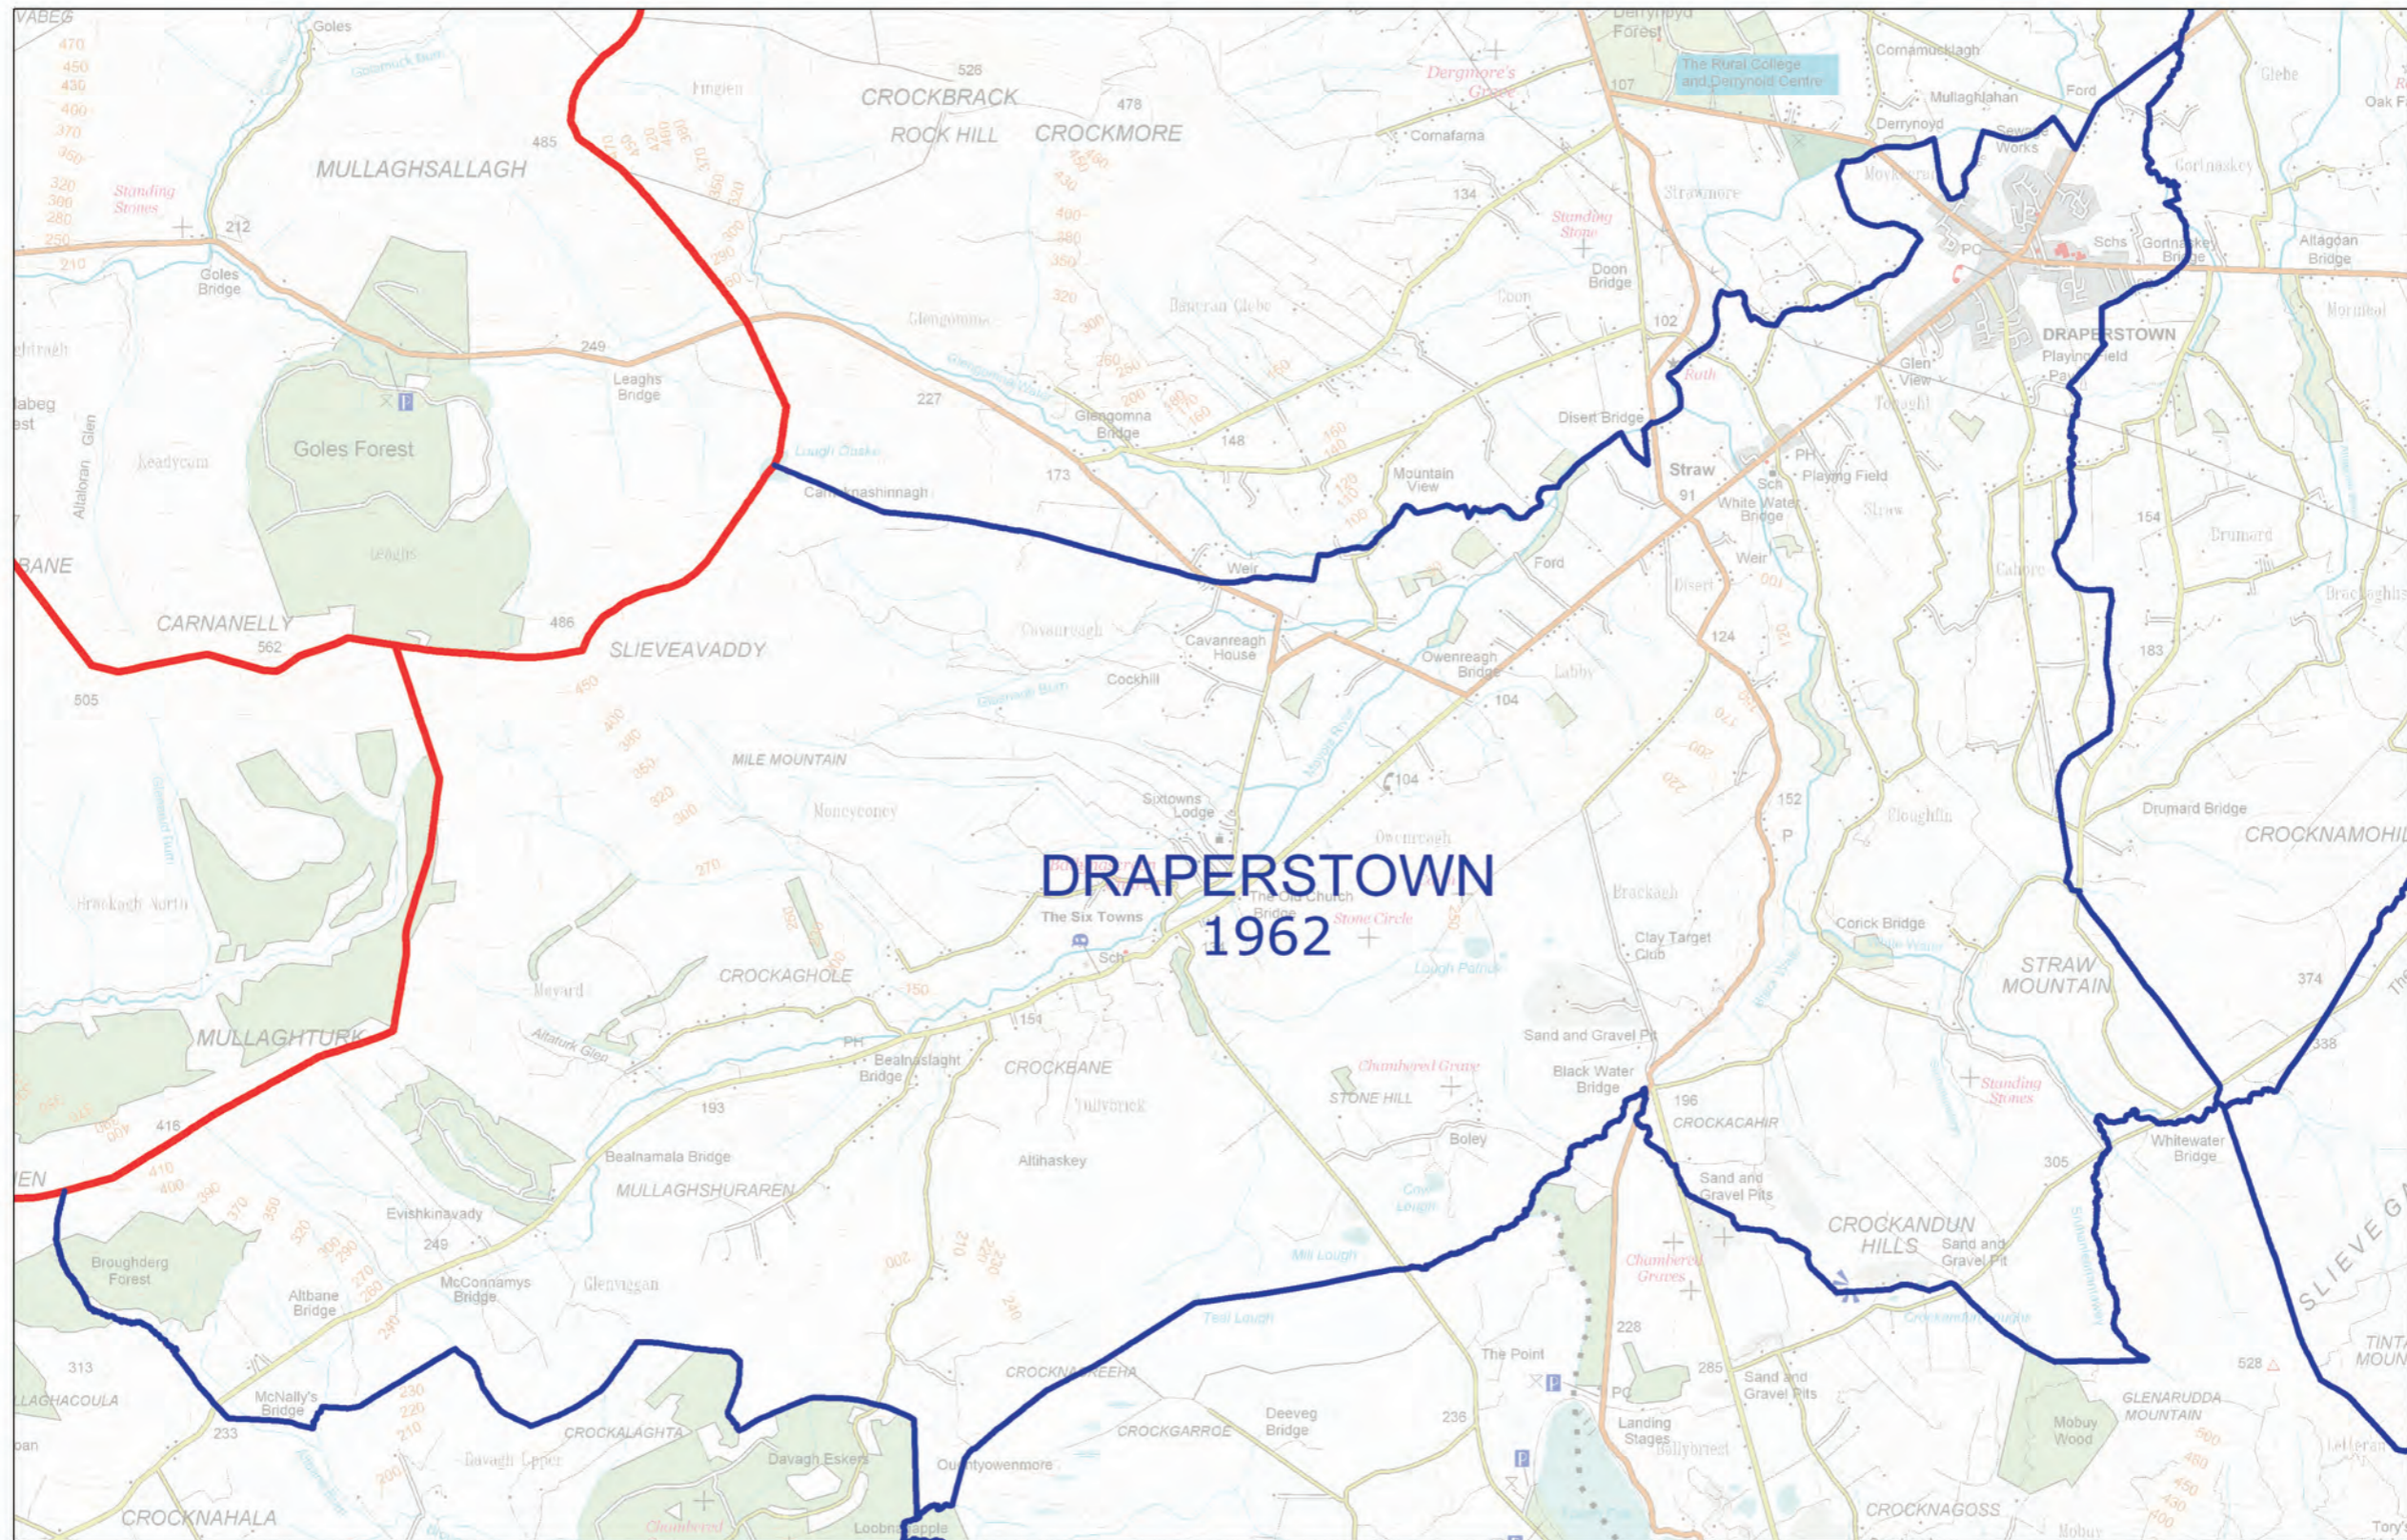

LOCAL GOVERNMENT BOUNDARIES COMMISSIONER FOR NORTHERN IRELAND

This map displays the proposed wards and their electorate totals within Mid Ulster District Council.

Web: <http://www.lgbc-ni.org>
E-mail: webmail@lgbc-ni.org

— LOCAL GOVERNMENT DISTRICT
— WARD

Due to the constraints of scale some ward names are not shown.

© Crown Copyright 2008