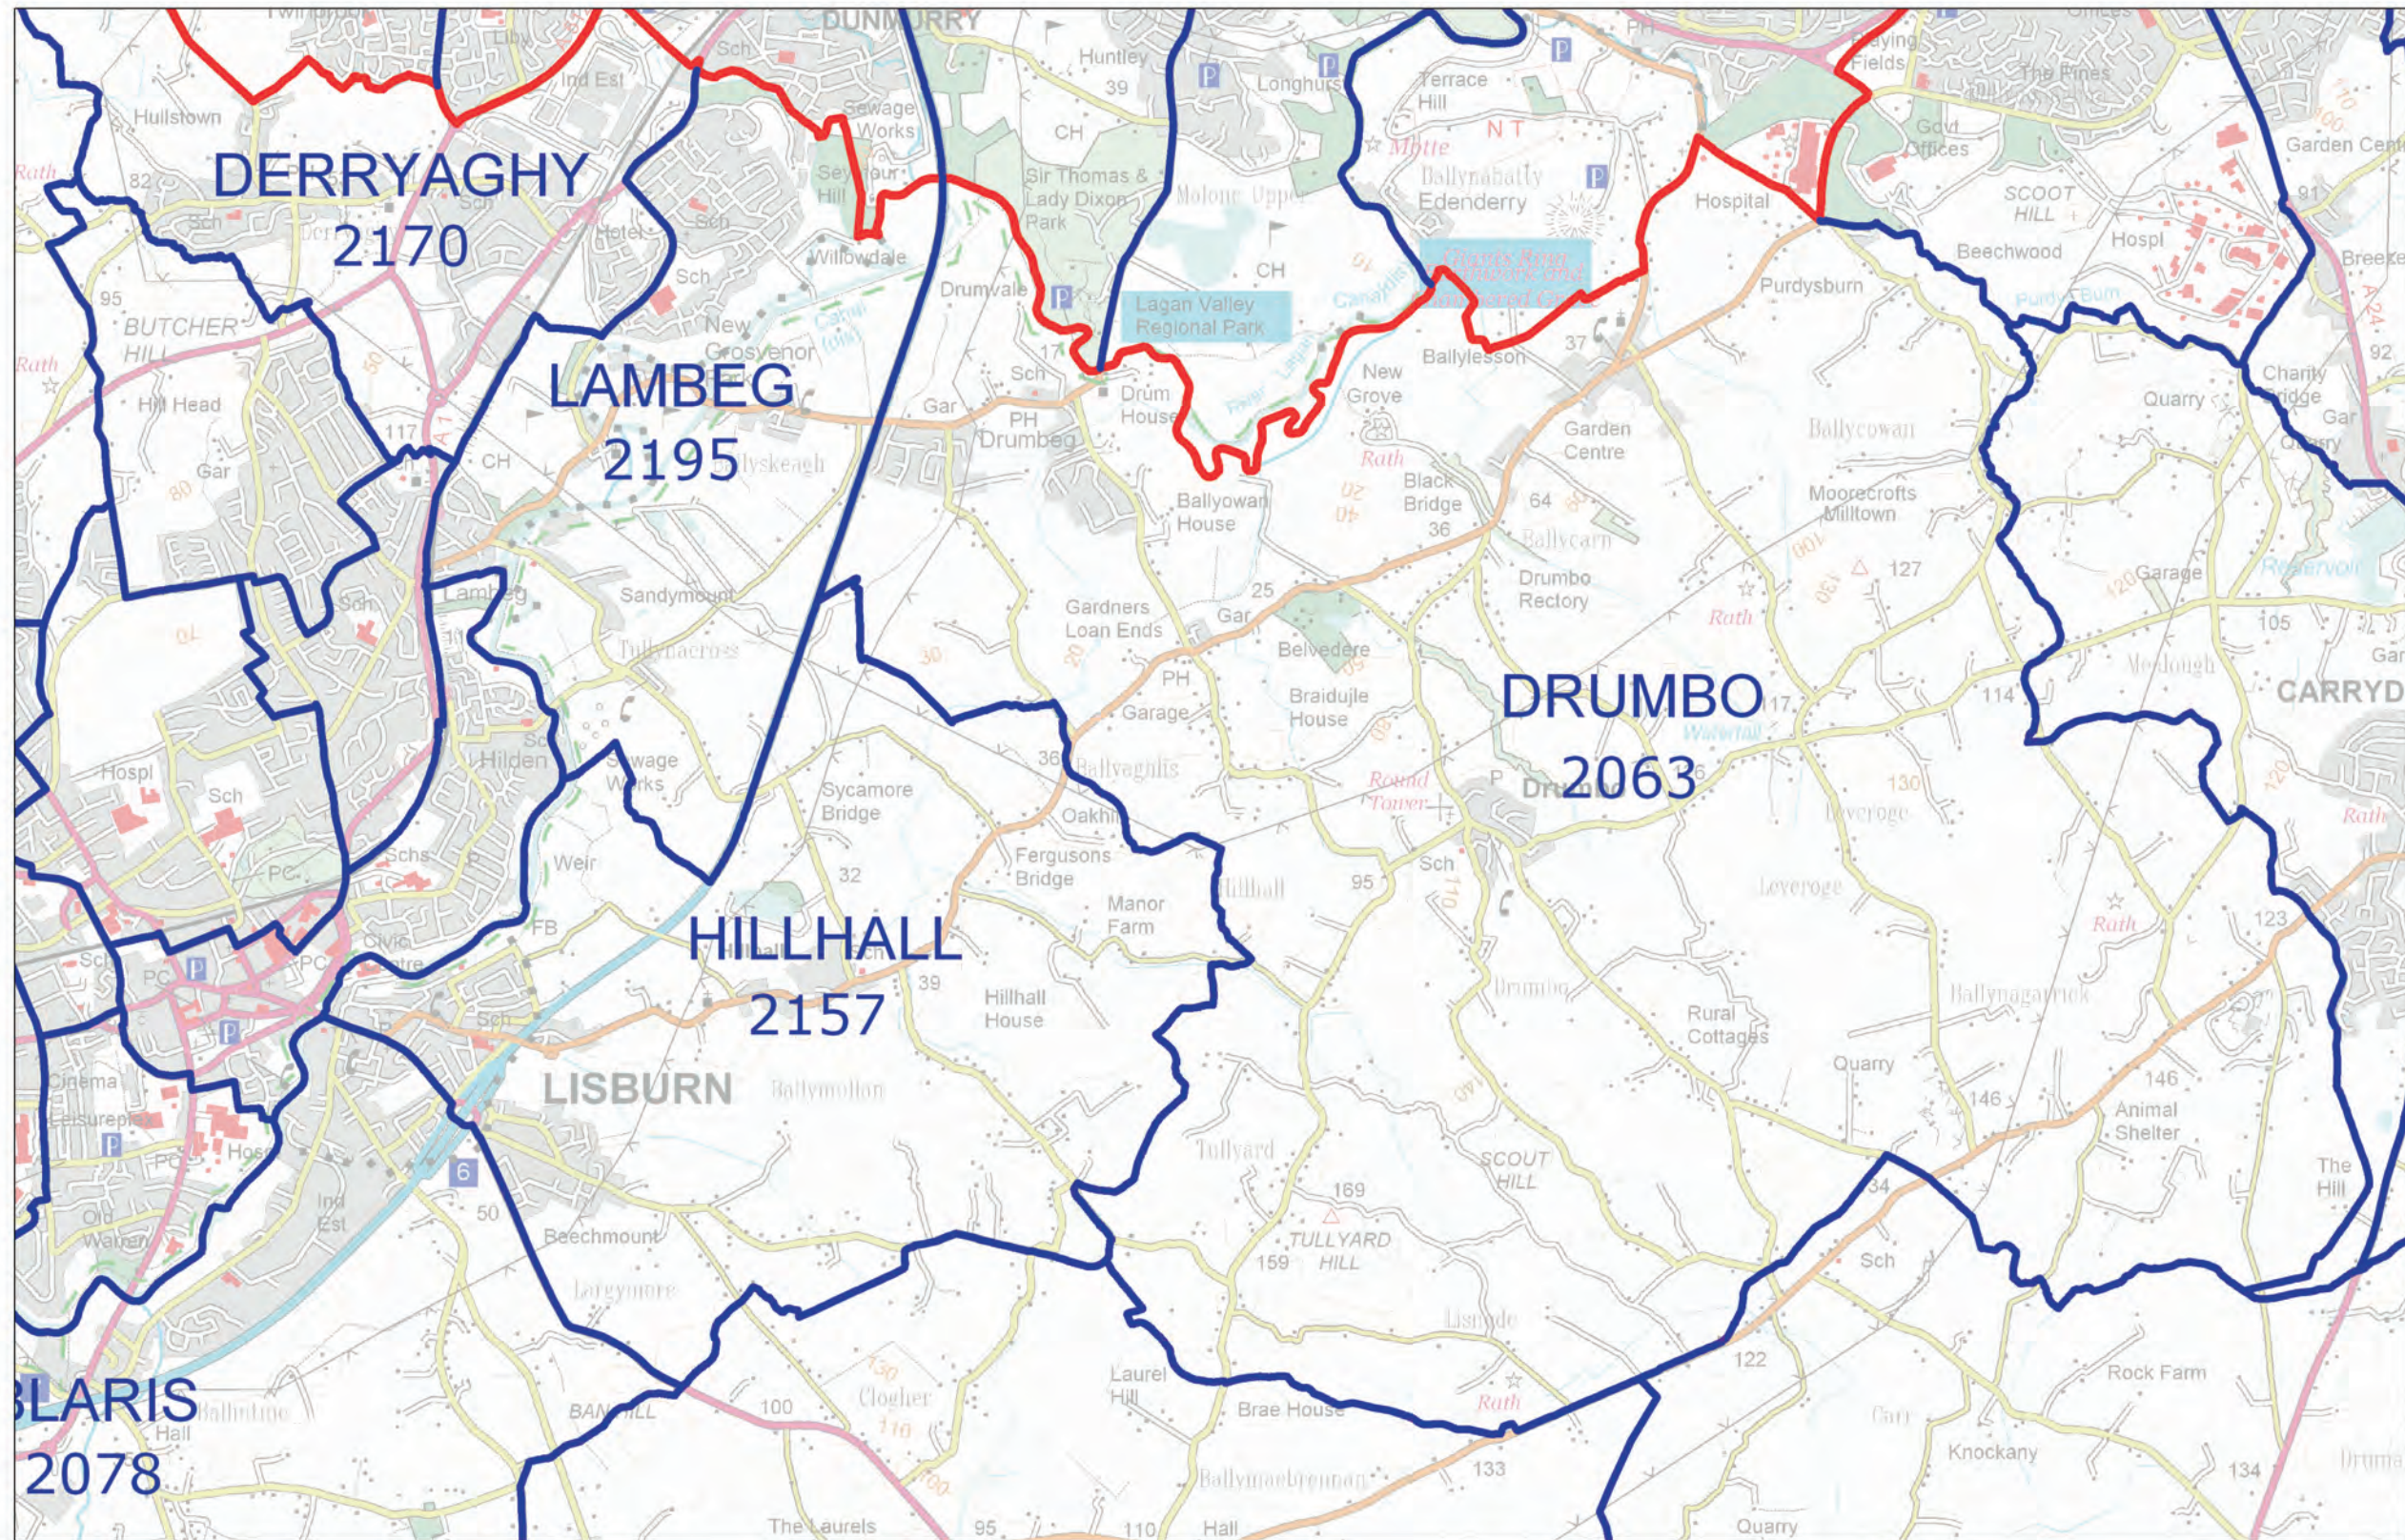

LOCAL GOVERNMENT BOUNDARIES COMMISSIONER FOR NORTHERN IRELAND

This map displays the proposed wards and their electorate totals within Lisburn City and Castlereagh District Council.

Web: <http://www.lgbc-ni.org>