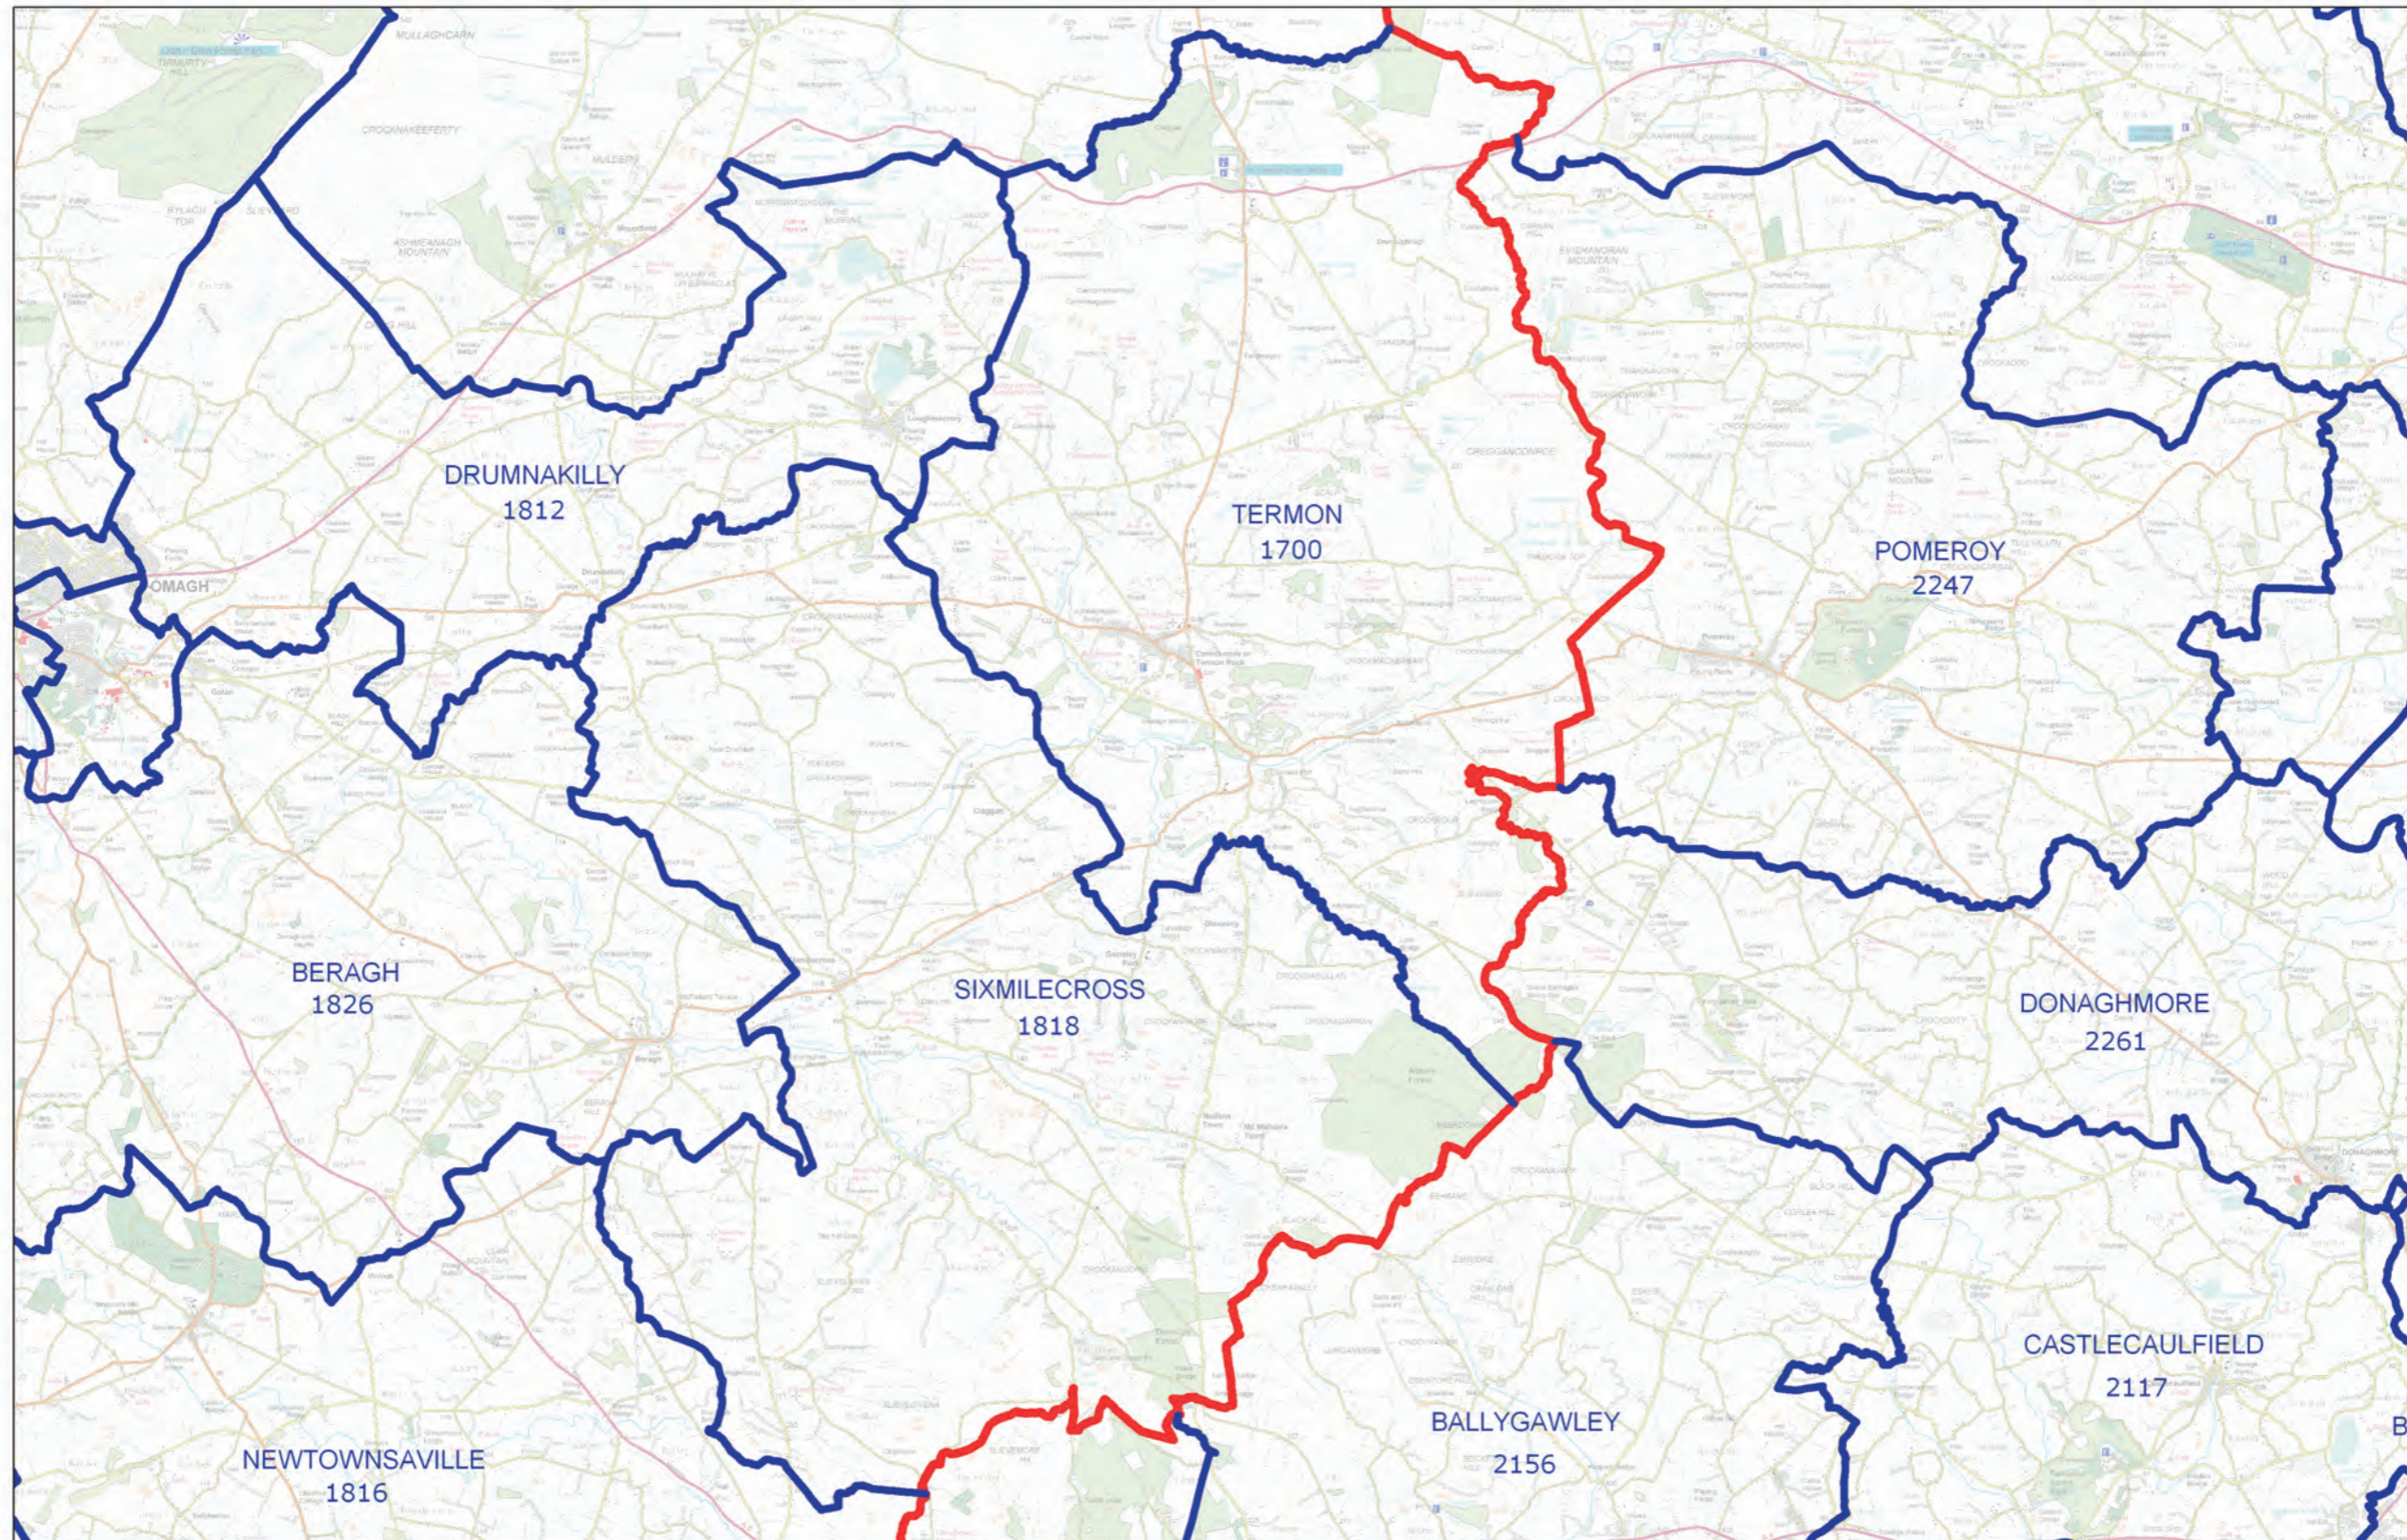

## LOCAL GOVERNMENT BOUNDARIES COMMISSIONER FOR NORTHERN IRELAND

This map displays the proposed wards and their electorate totals within Fermanagh and Omagh District Council.

Web: <http://www.lgbc-ni.org>  
E-mail: [webmail@lgbc-ni.org](mailto:webmail@lgbc-ni.org)

— LOCAL GOVERNMENT DISTRICT  
— WARD

Due to the constraints of scale some ward names are not shown.

© Crown Copyright 2008