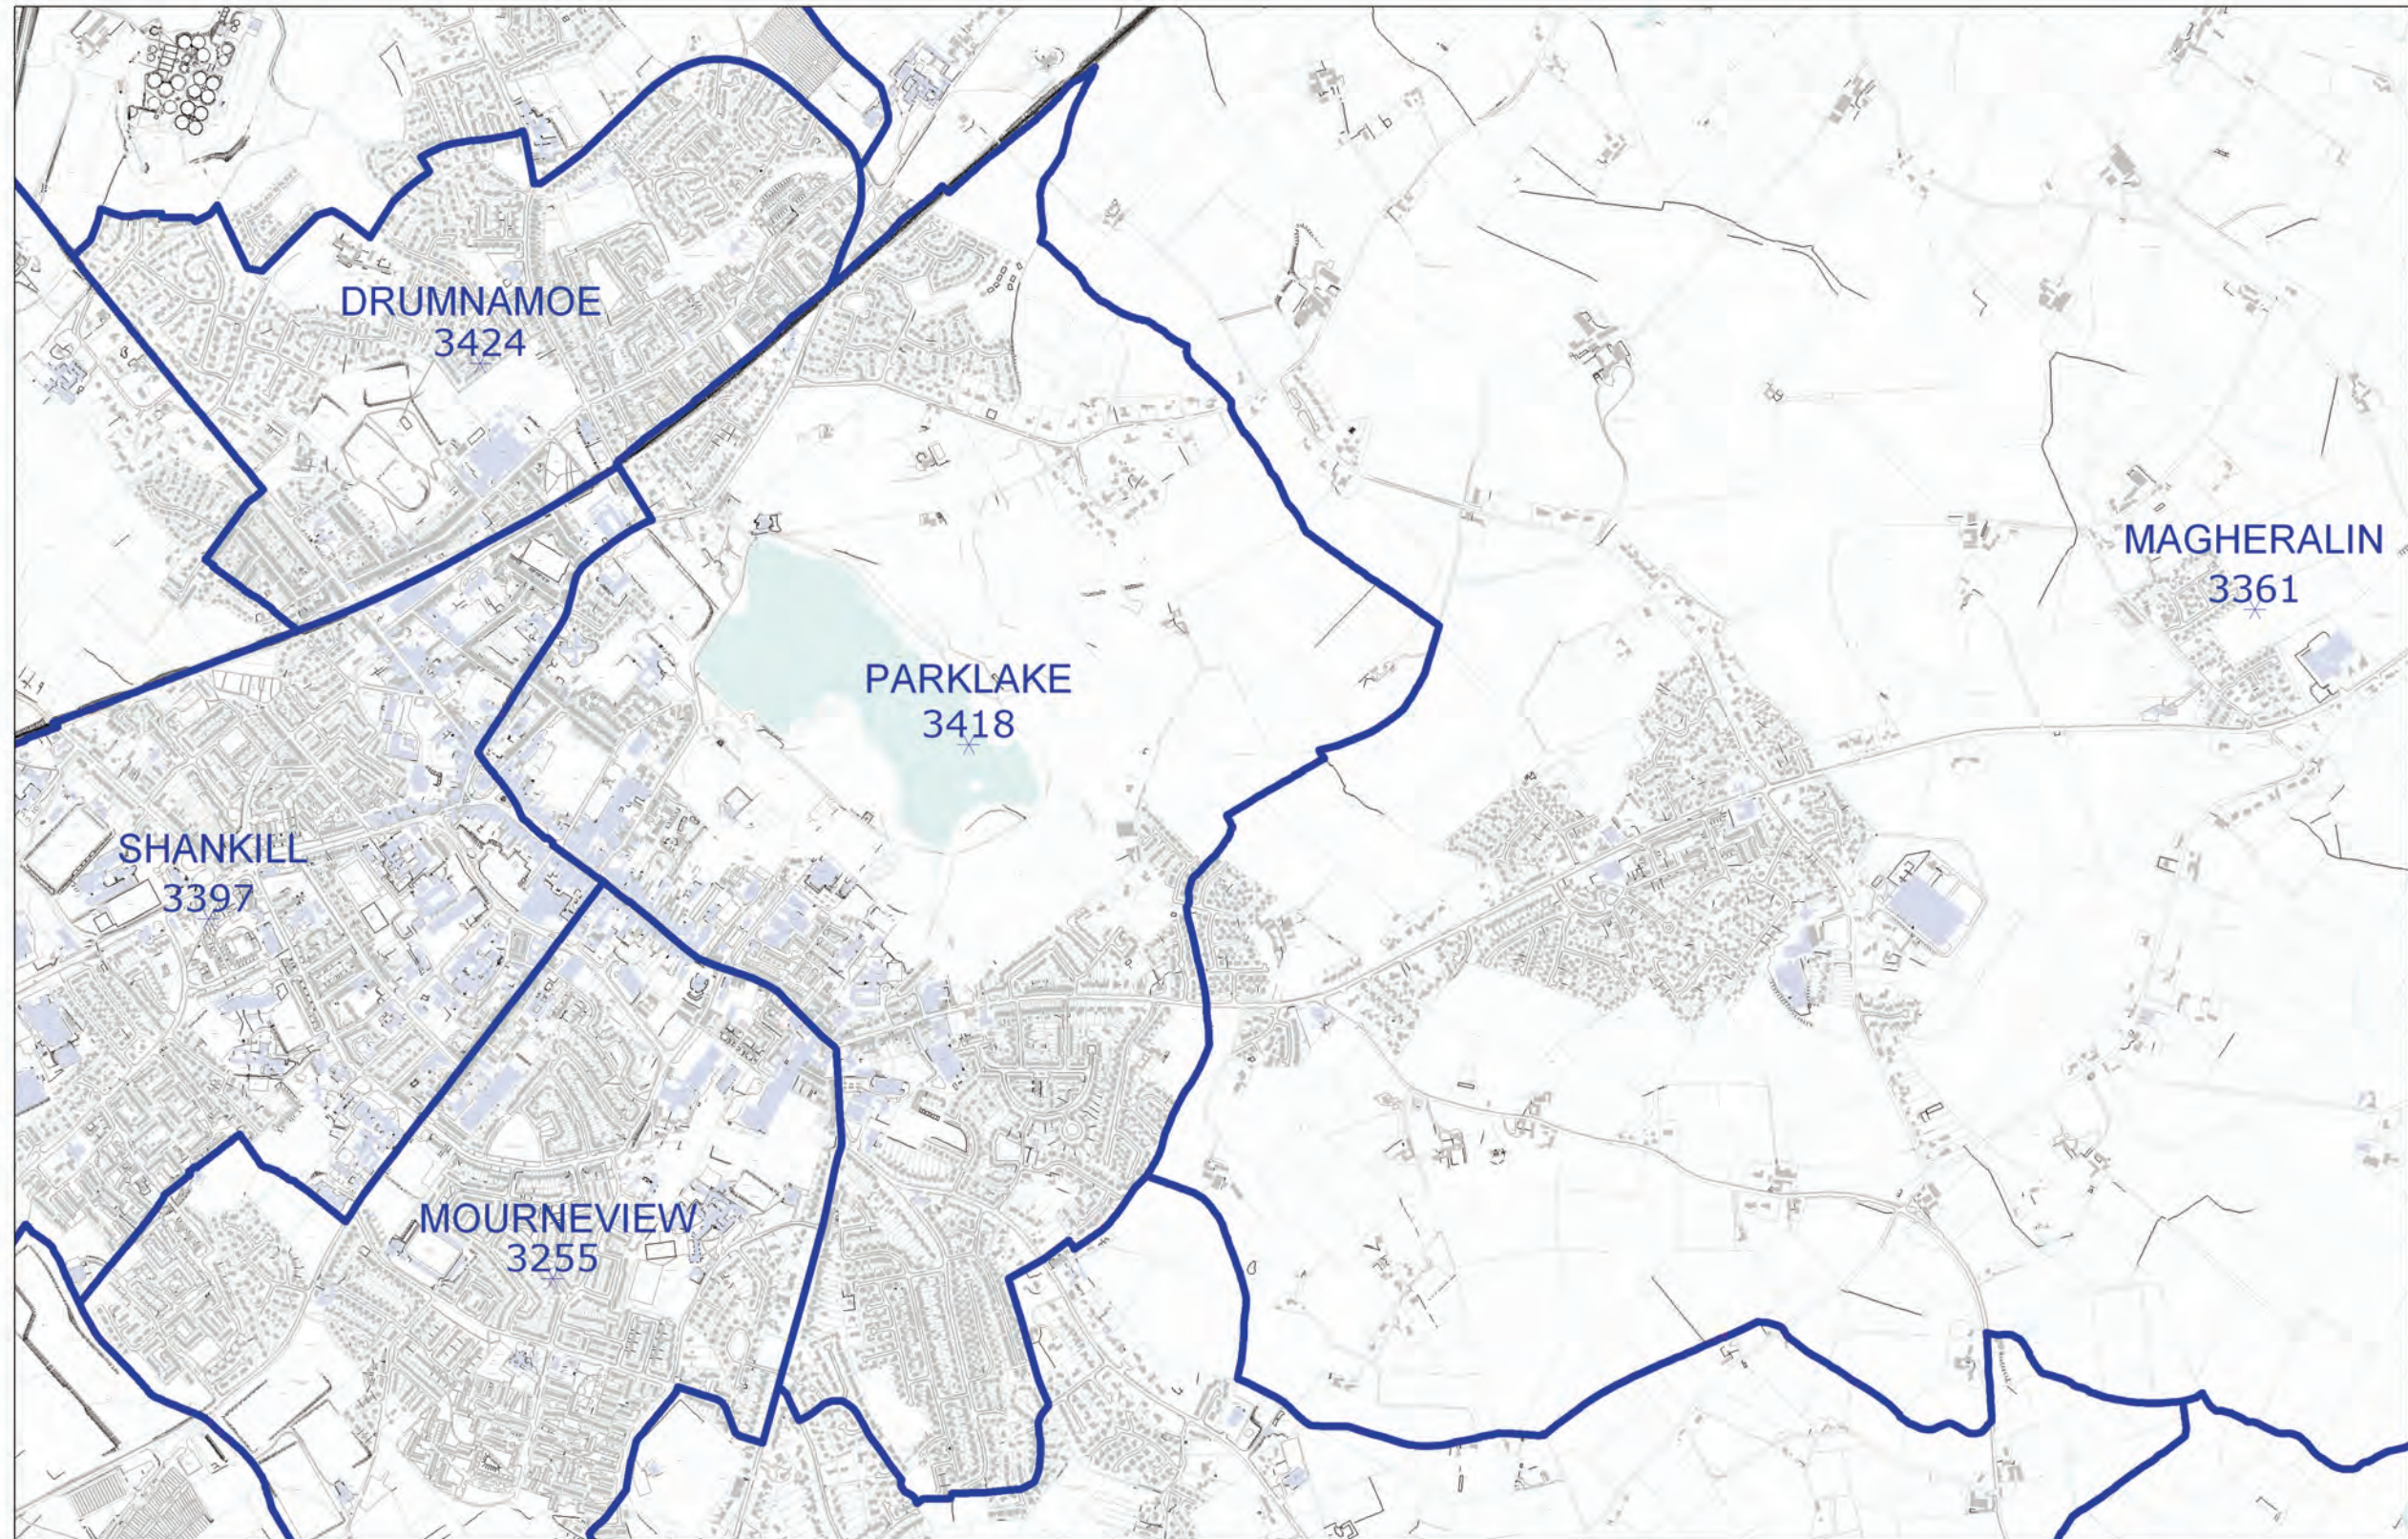

## LOCAL GOVERNMENT BOUNDARIES COMMISSIONER FOR NORTHERN IRELAND

This map displays the proposed wards and their electorate totals within Armagh City and Bann District Council.

Web: <http://www.lgbc-ni.org>  
E-mail: [webmail@lgbc-ni.org](mailto:webmail@lgbc-ni.org)

— LOCAL GOVERNMENT DISTRICT  
— WARD

Due to the constraints of scale some ward names are not shown.

© Crown Copyright 2008