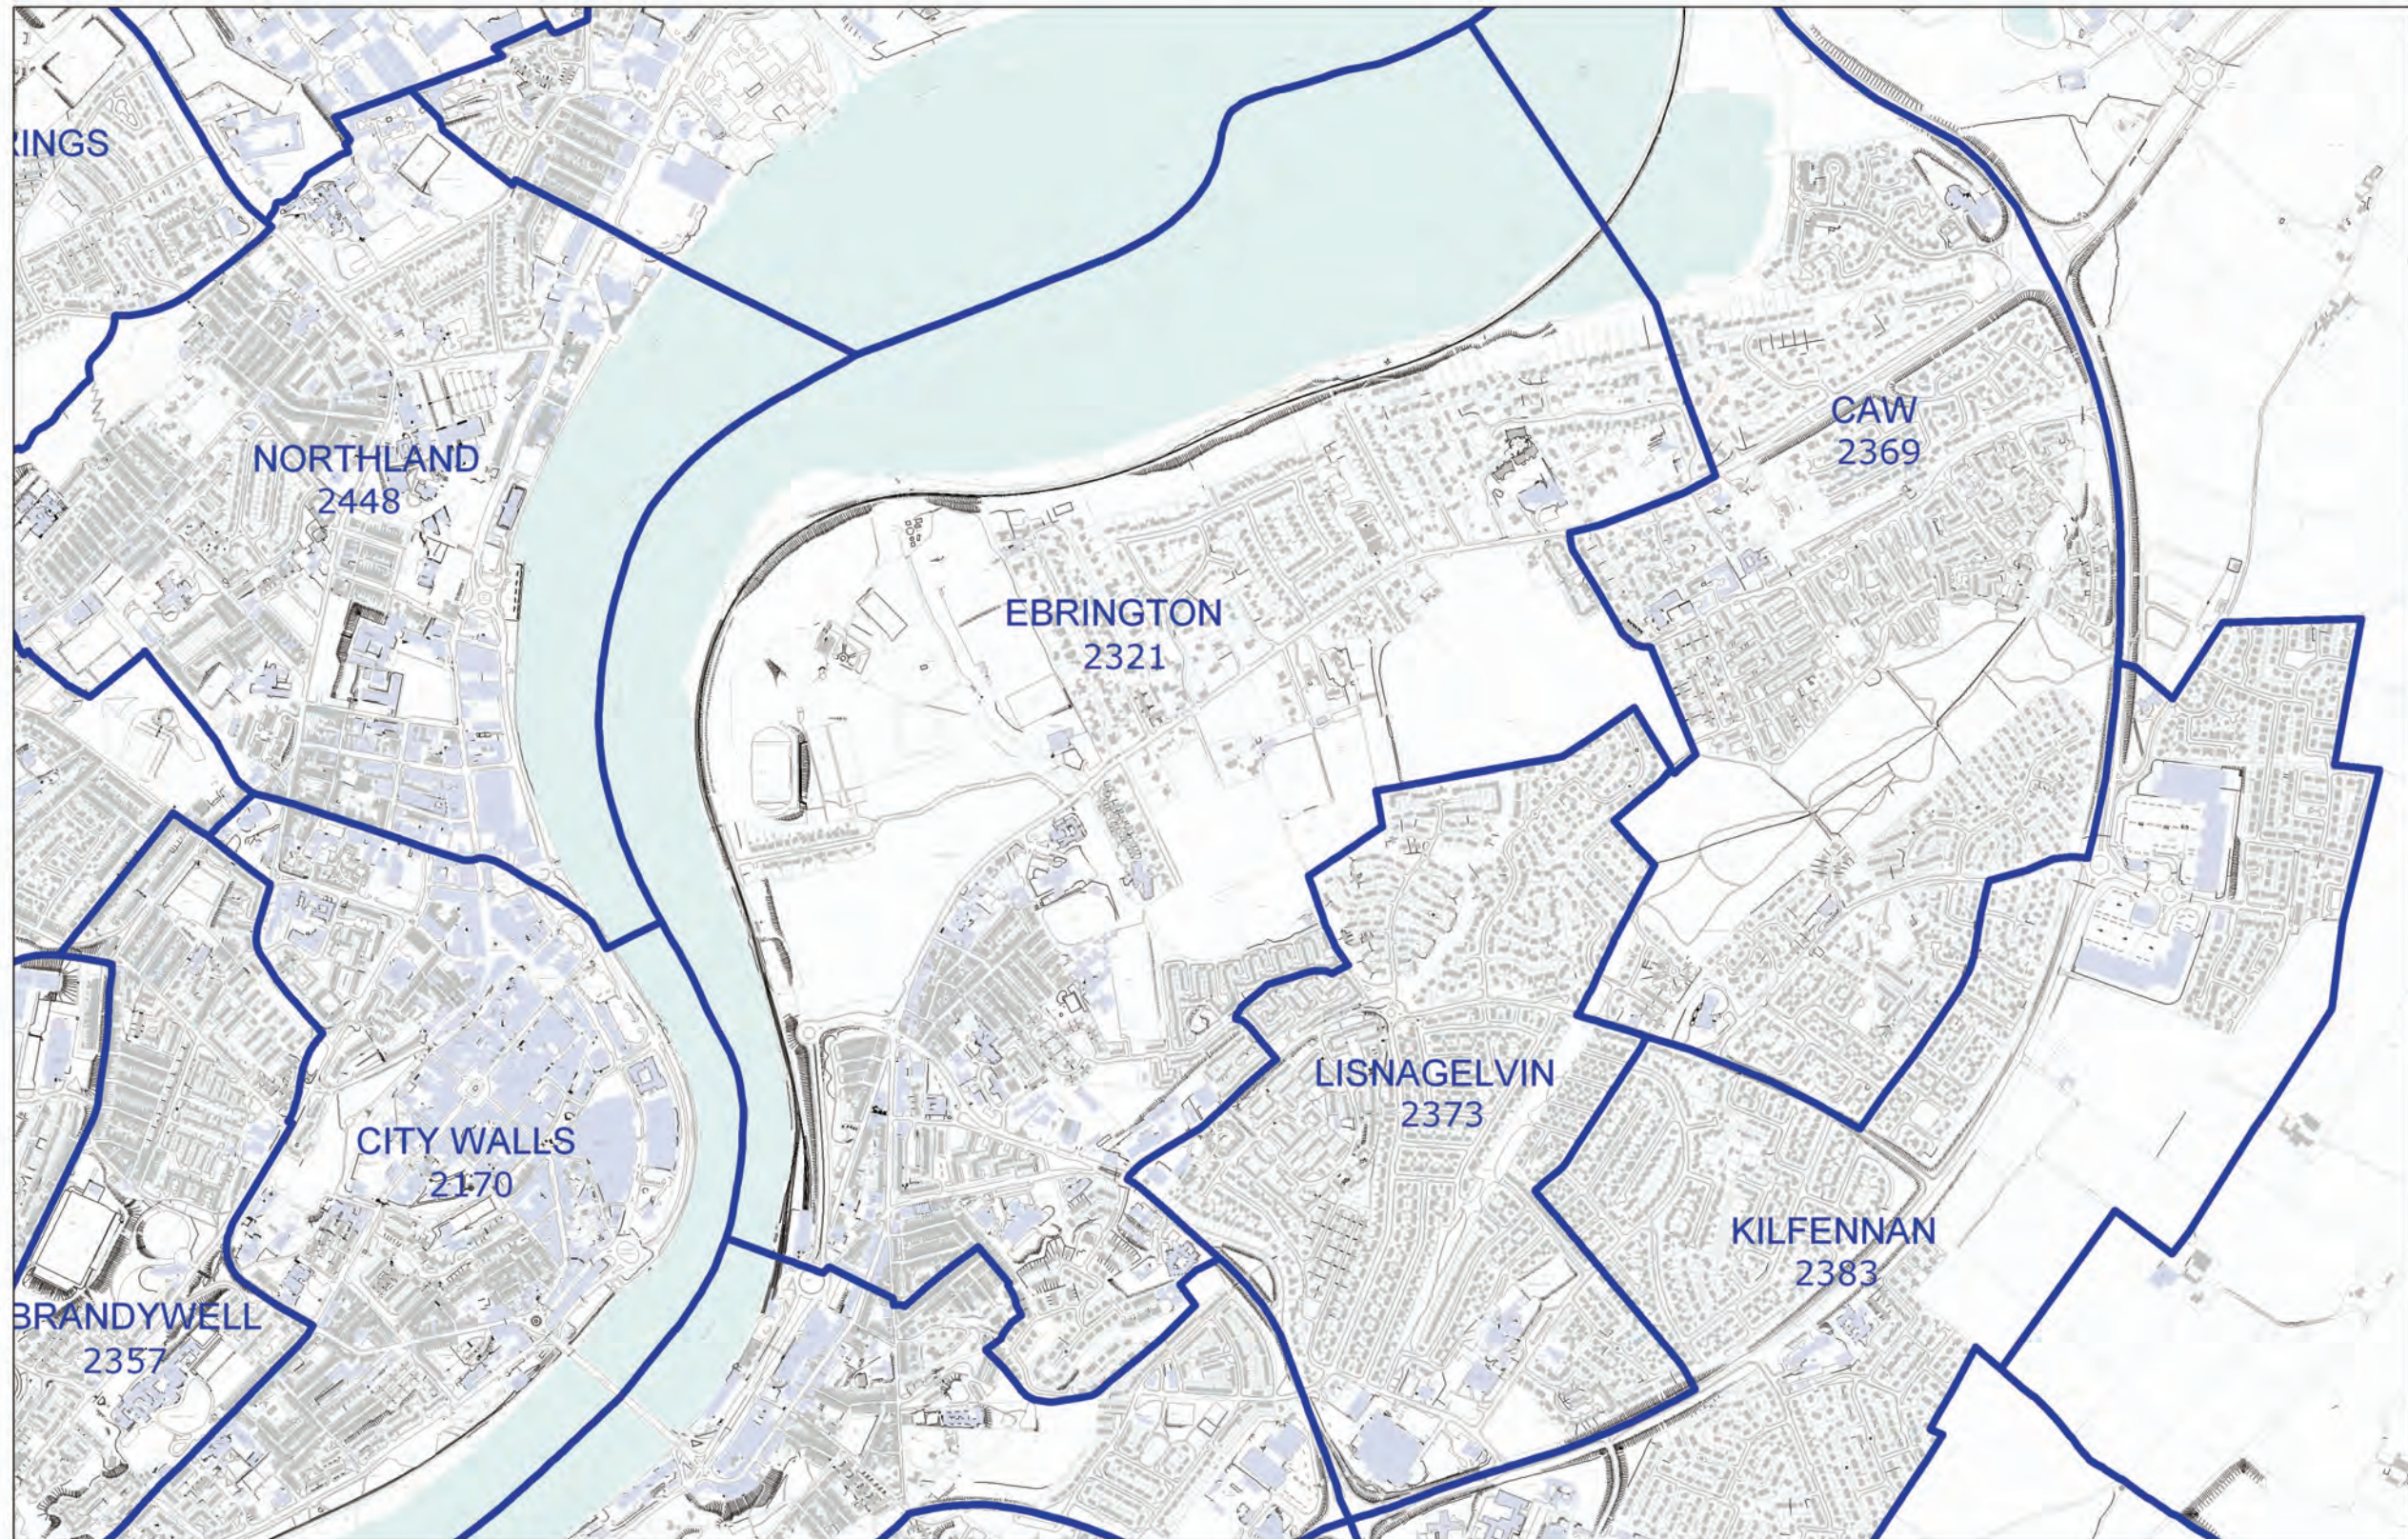

## LOCAL GOVERNMENT BOUNDARIES COMMISSIONER FOR NORTHERN IRELAND

This map displays the proposed wards and their electorate totals within Derry City and Strabane District Council.

Web: <http://www.lgbc-ni.org>  
E-mail: [webmail@lgbc-ni.org](mailto:webmail@lgbc-ni.org)

— LOCAL GOVERNMENT DISTRICT  
— WARD

Due to the constraints of scale some ward names are not shown.

© Crown Copyright 2008