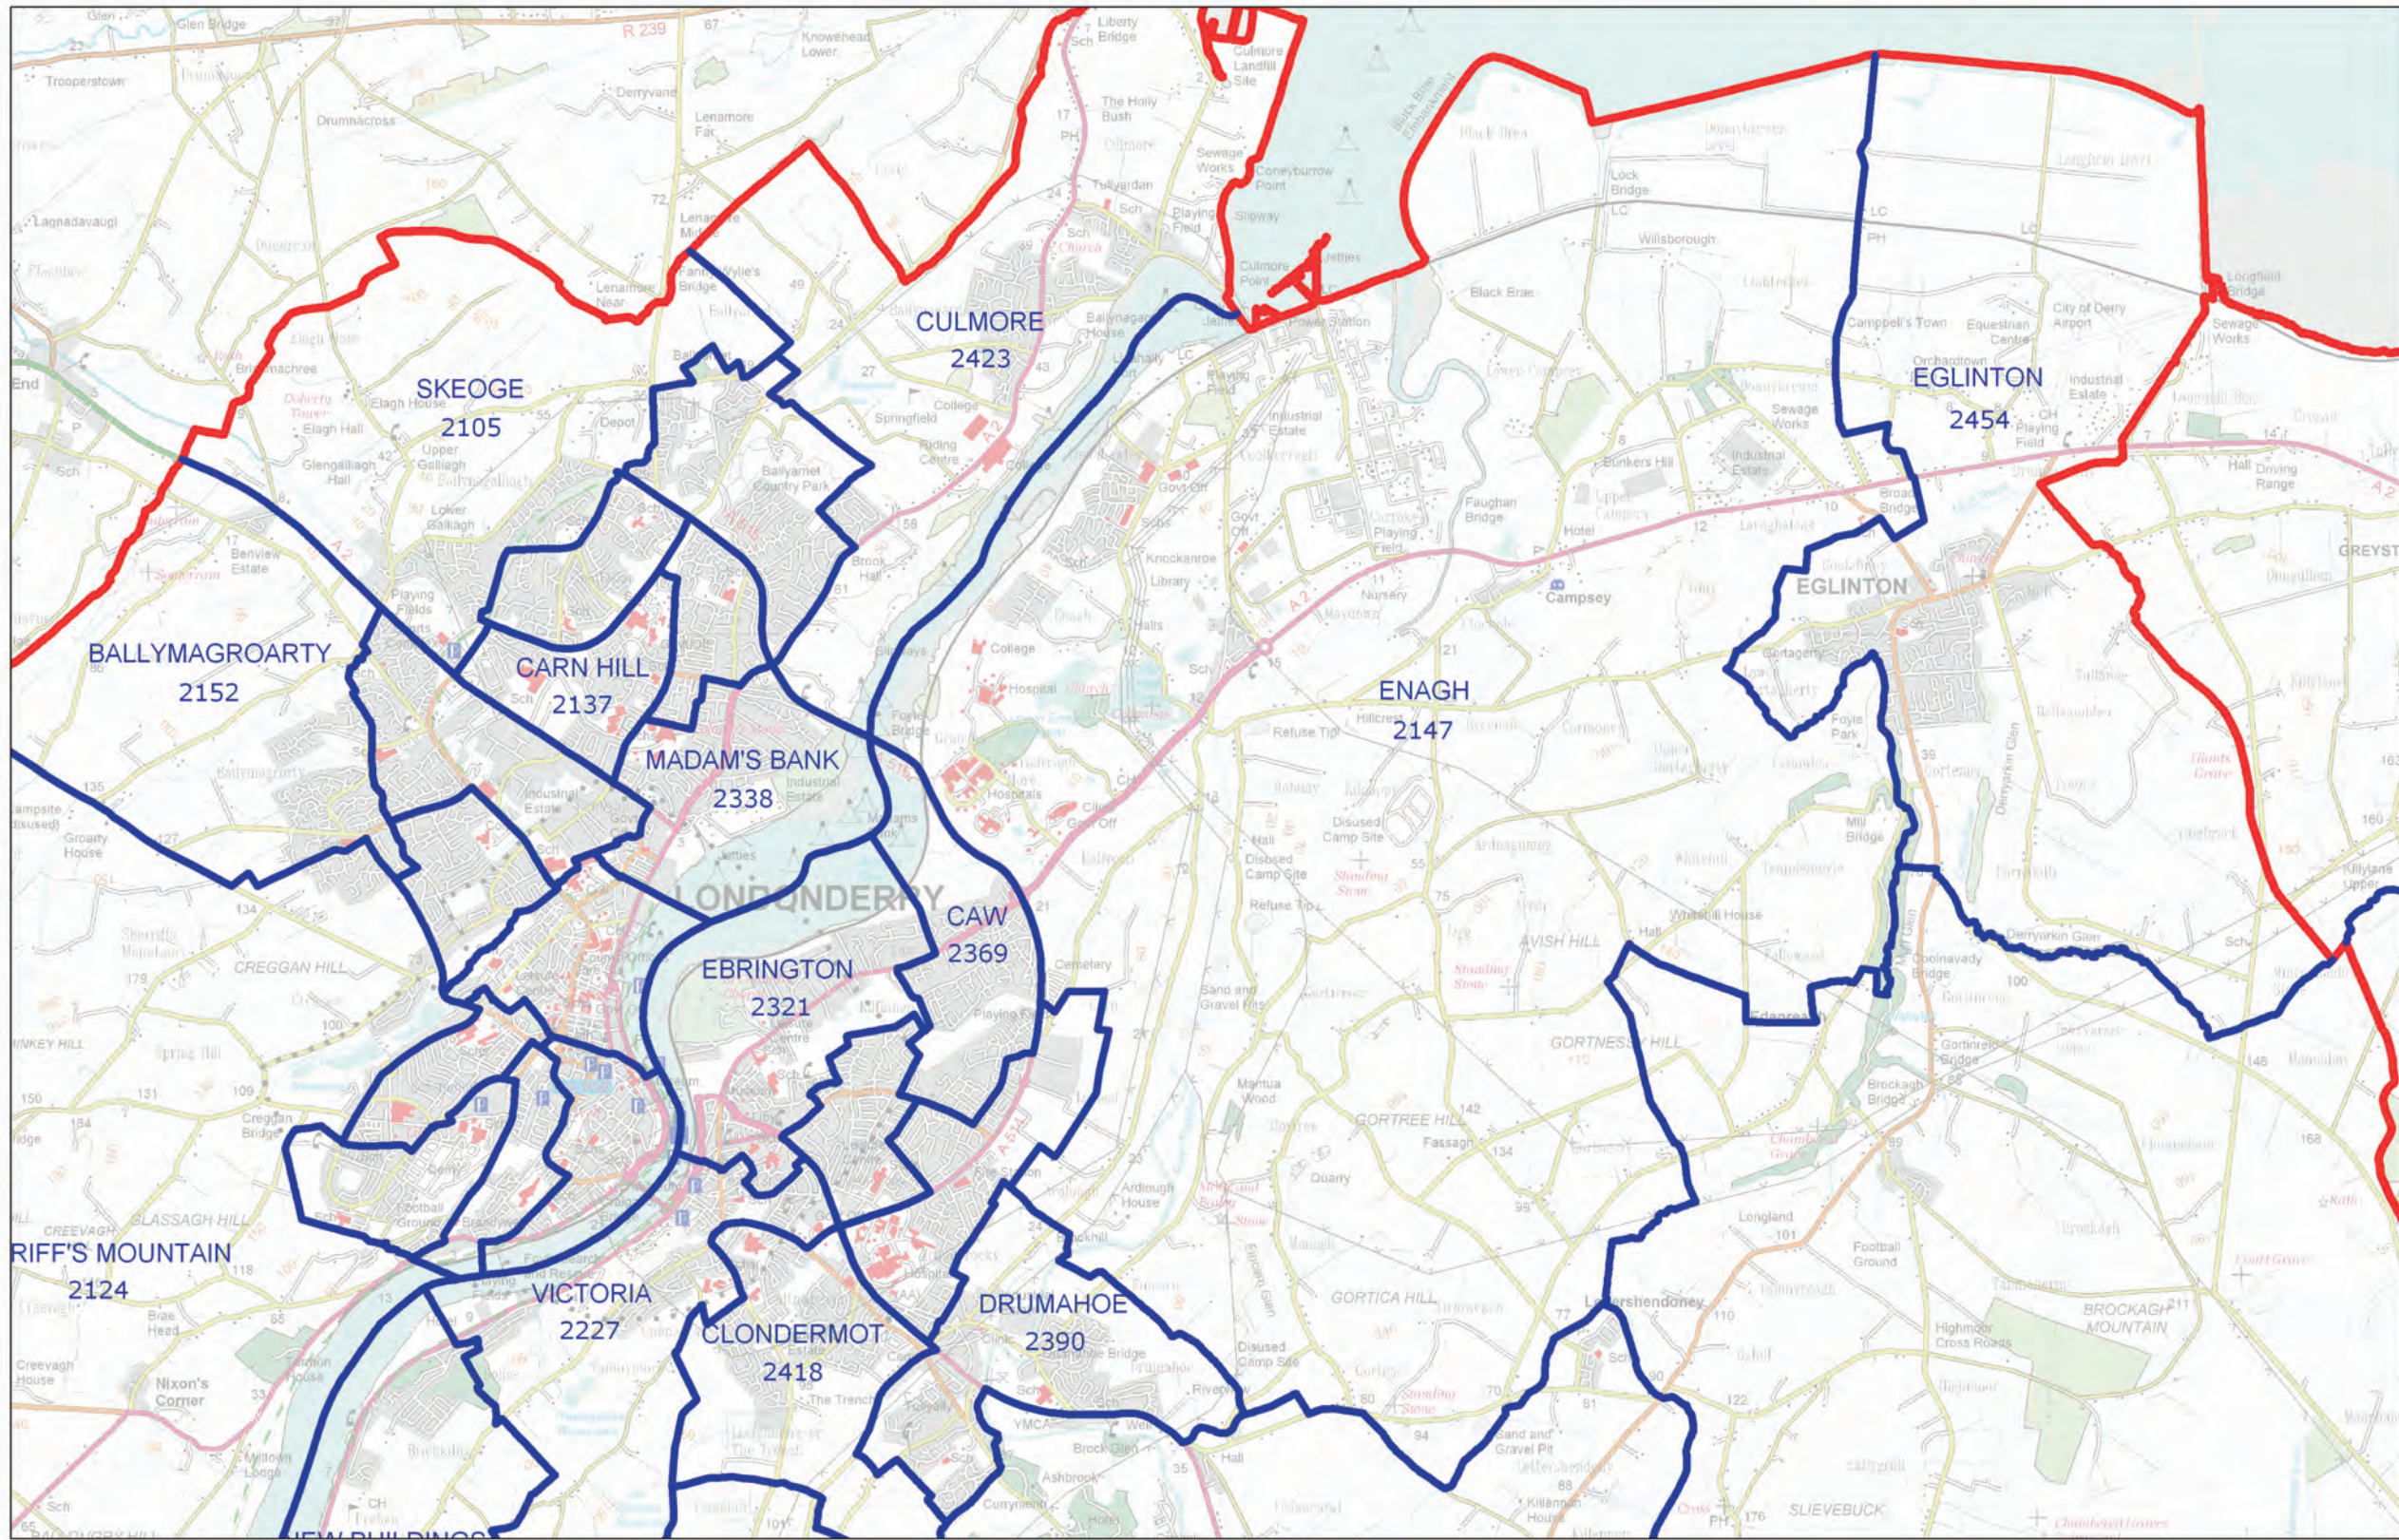

LOCAL GOVERNMENT BOUNDARIES COMMISSIONER FOR NORTHERN IRELAND

This map displays the proposed wards and their electorate totals within Derry City and Strabane District Council.

Web: <http://www.lgbc-ni.org>
E-mail: webmail@lgbc-ni.org

— LOCAL GOVERNMENT DISTRICT
— WARD

Due to the constraints of scale some ward names are not shown.

© Crown Copyright 2008