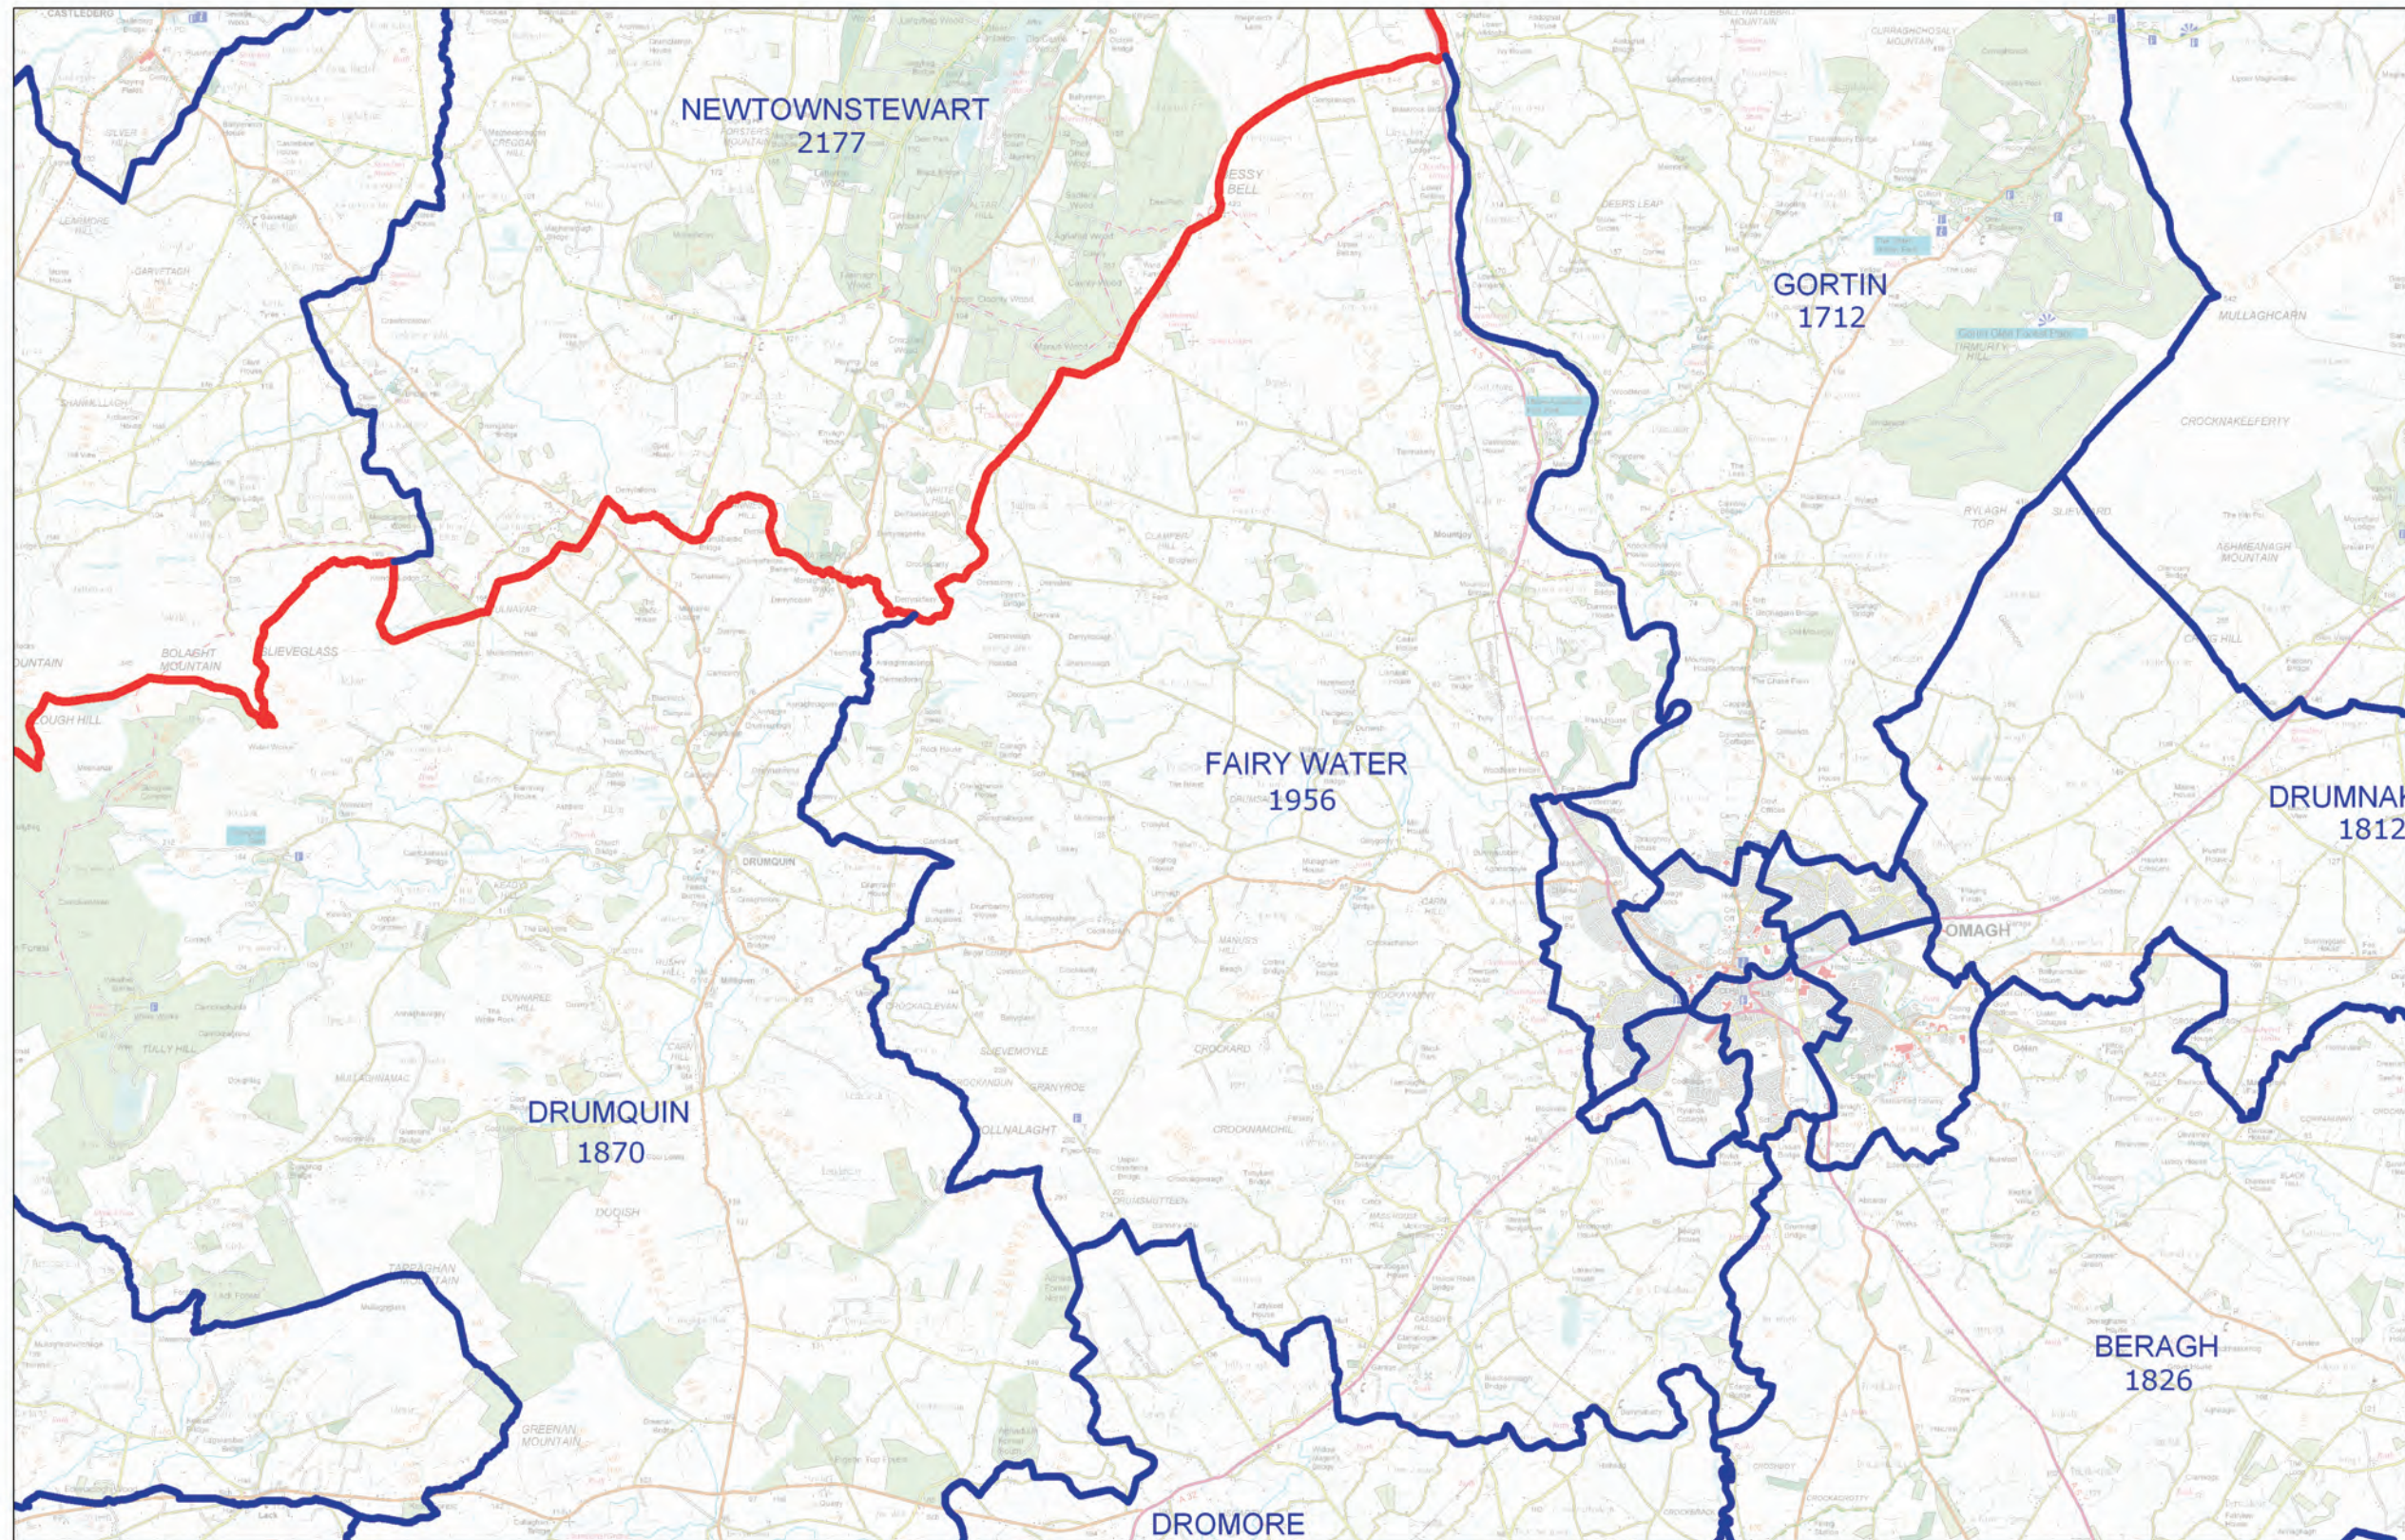

LOCAL GOVERNMENT BOUNDARIES COMMISSIONER FOR NORTHERN IRELAND

This map displays the proposed wards and their electorate totals within Fermanagh and Omagh District Council.

Web: <http://www.lgbc-ni.org>
E-mail: webmail@lgbc-ni.org

— LOCAL GOVERNMENT DISTRICT
— WARD

Due to the constraints of scale some ward names are not shown.

© Crown Copyright 2008