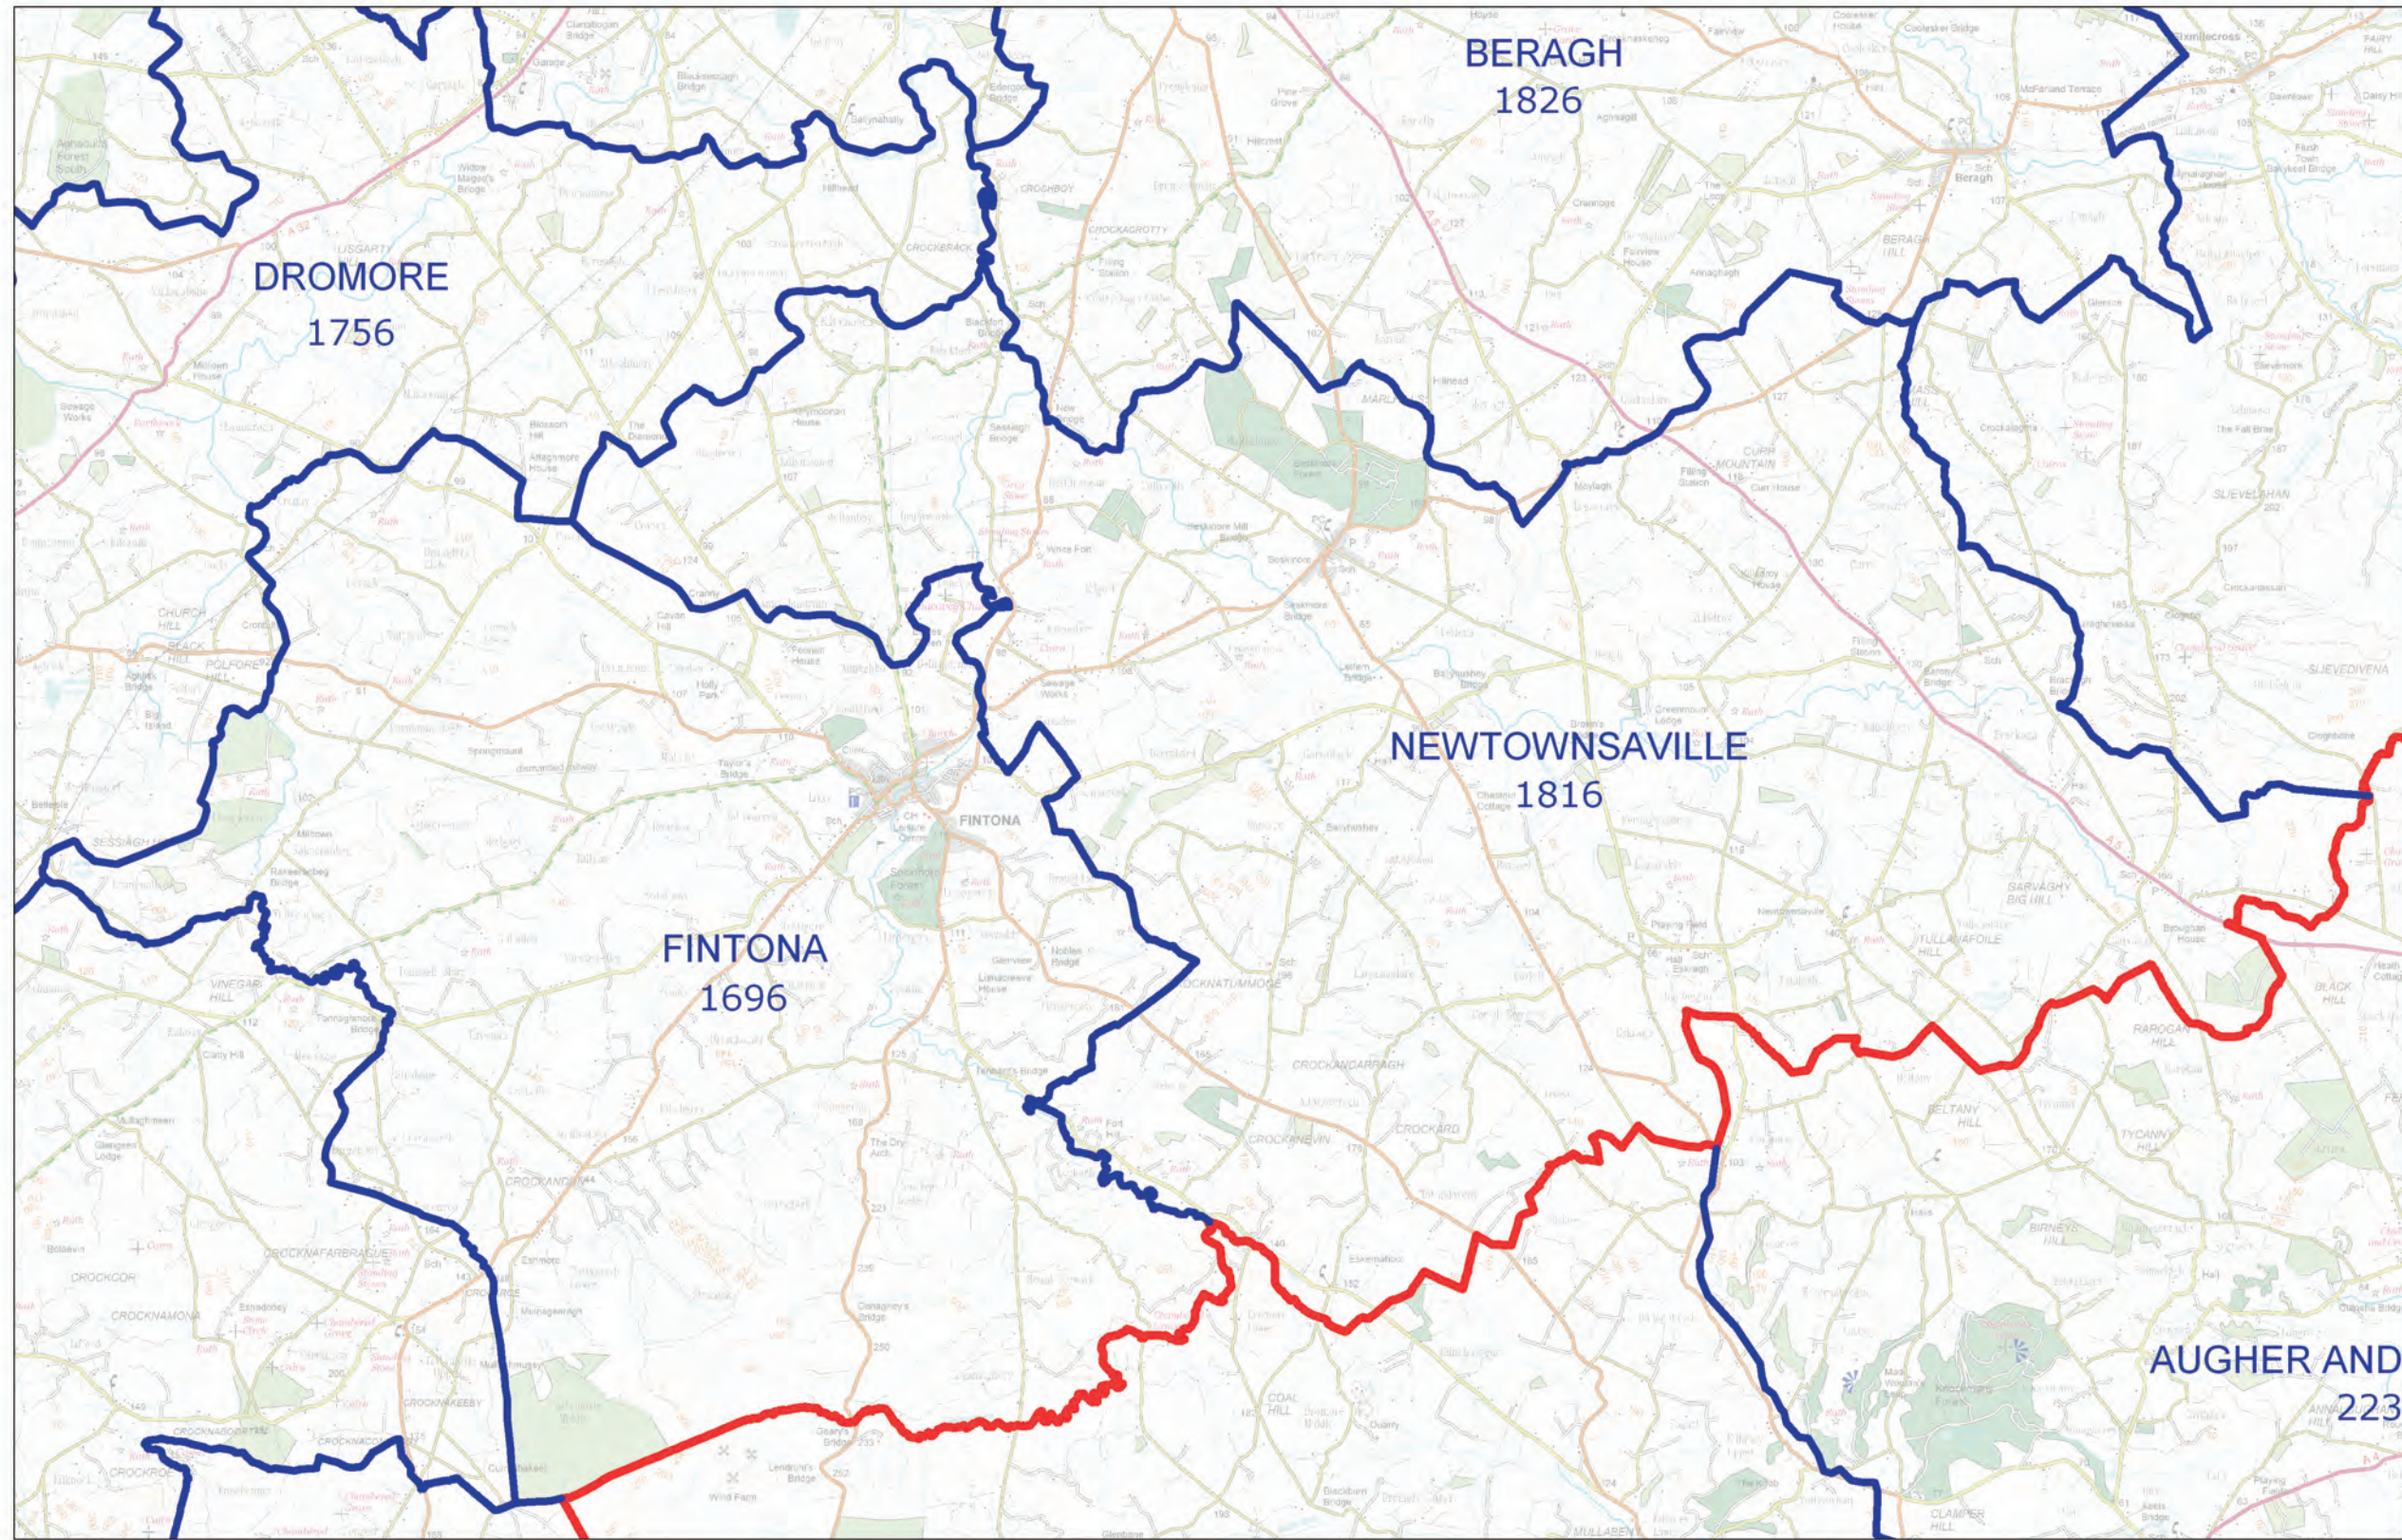

LOCAL GOVERNMENT BOUNDARIES COMMISSIONER FOR NORTHERN IRELAND

This map displays the proposed wards and their electorate totals within Fermanagh and Omagh District Council.

Web: <http://www.lgbc-ni.org>
E-mail: webmail@lgbc-ni.org

— LOCAL GOVERNMENT DISTRICT
— WARD

Due to the constraints of scale some ward names are not shown.

© Crown Copyright 2008