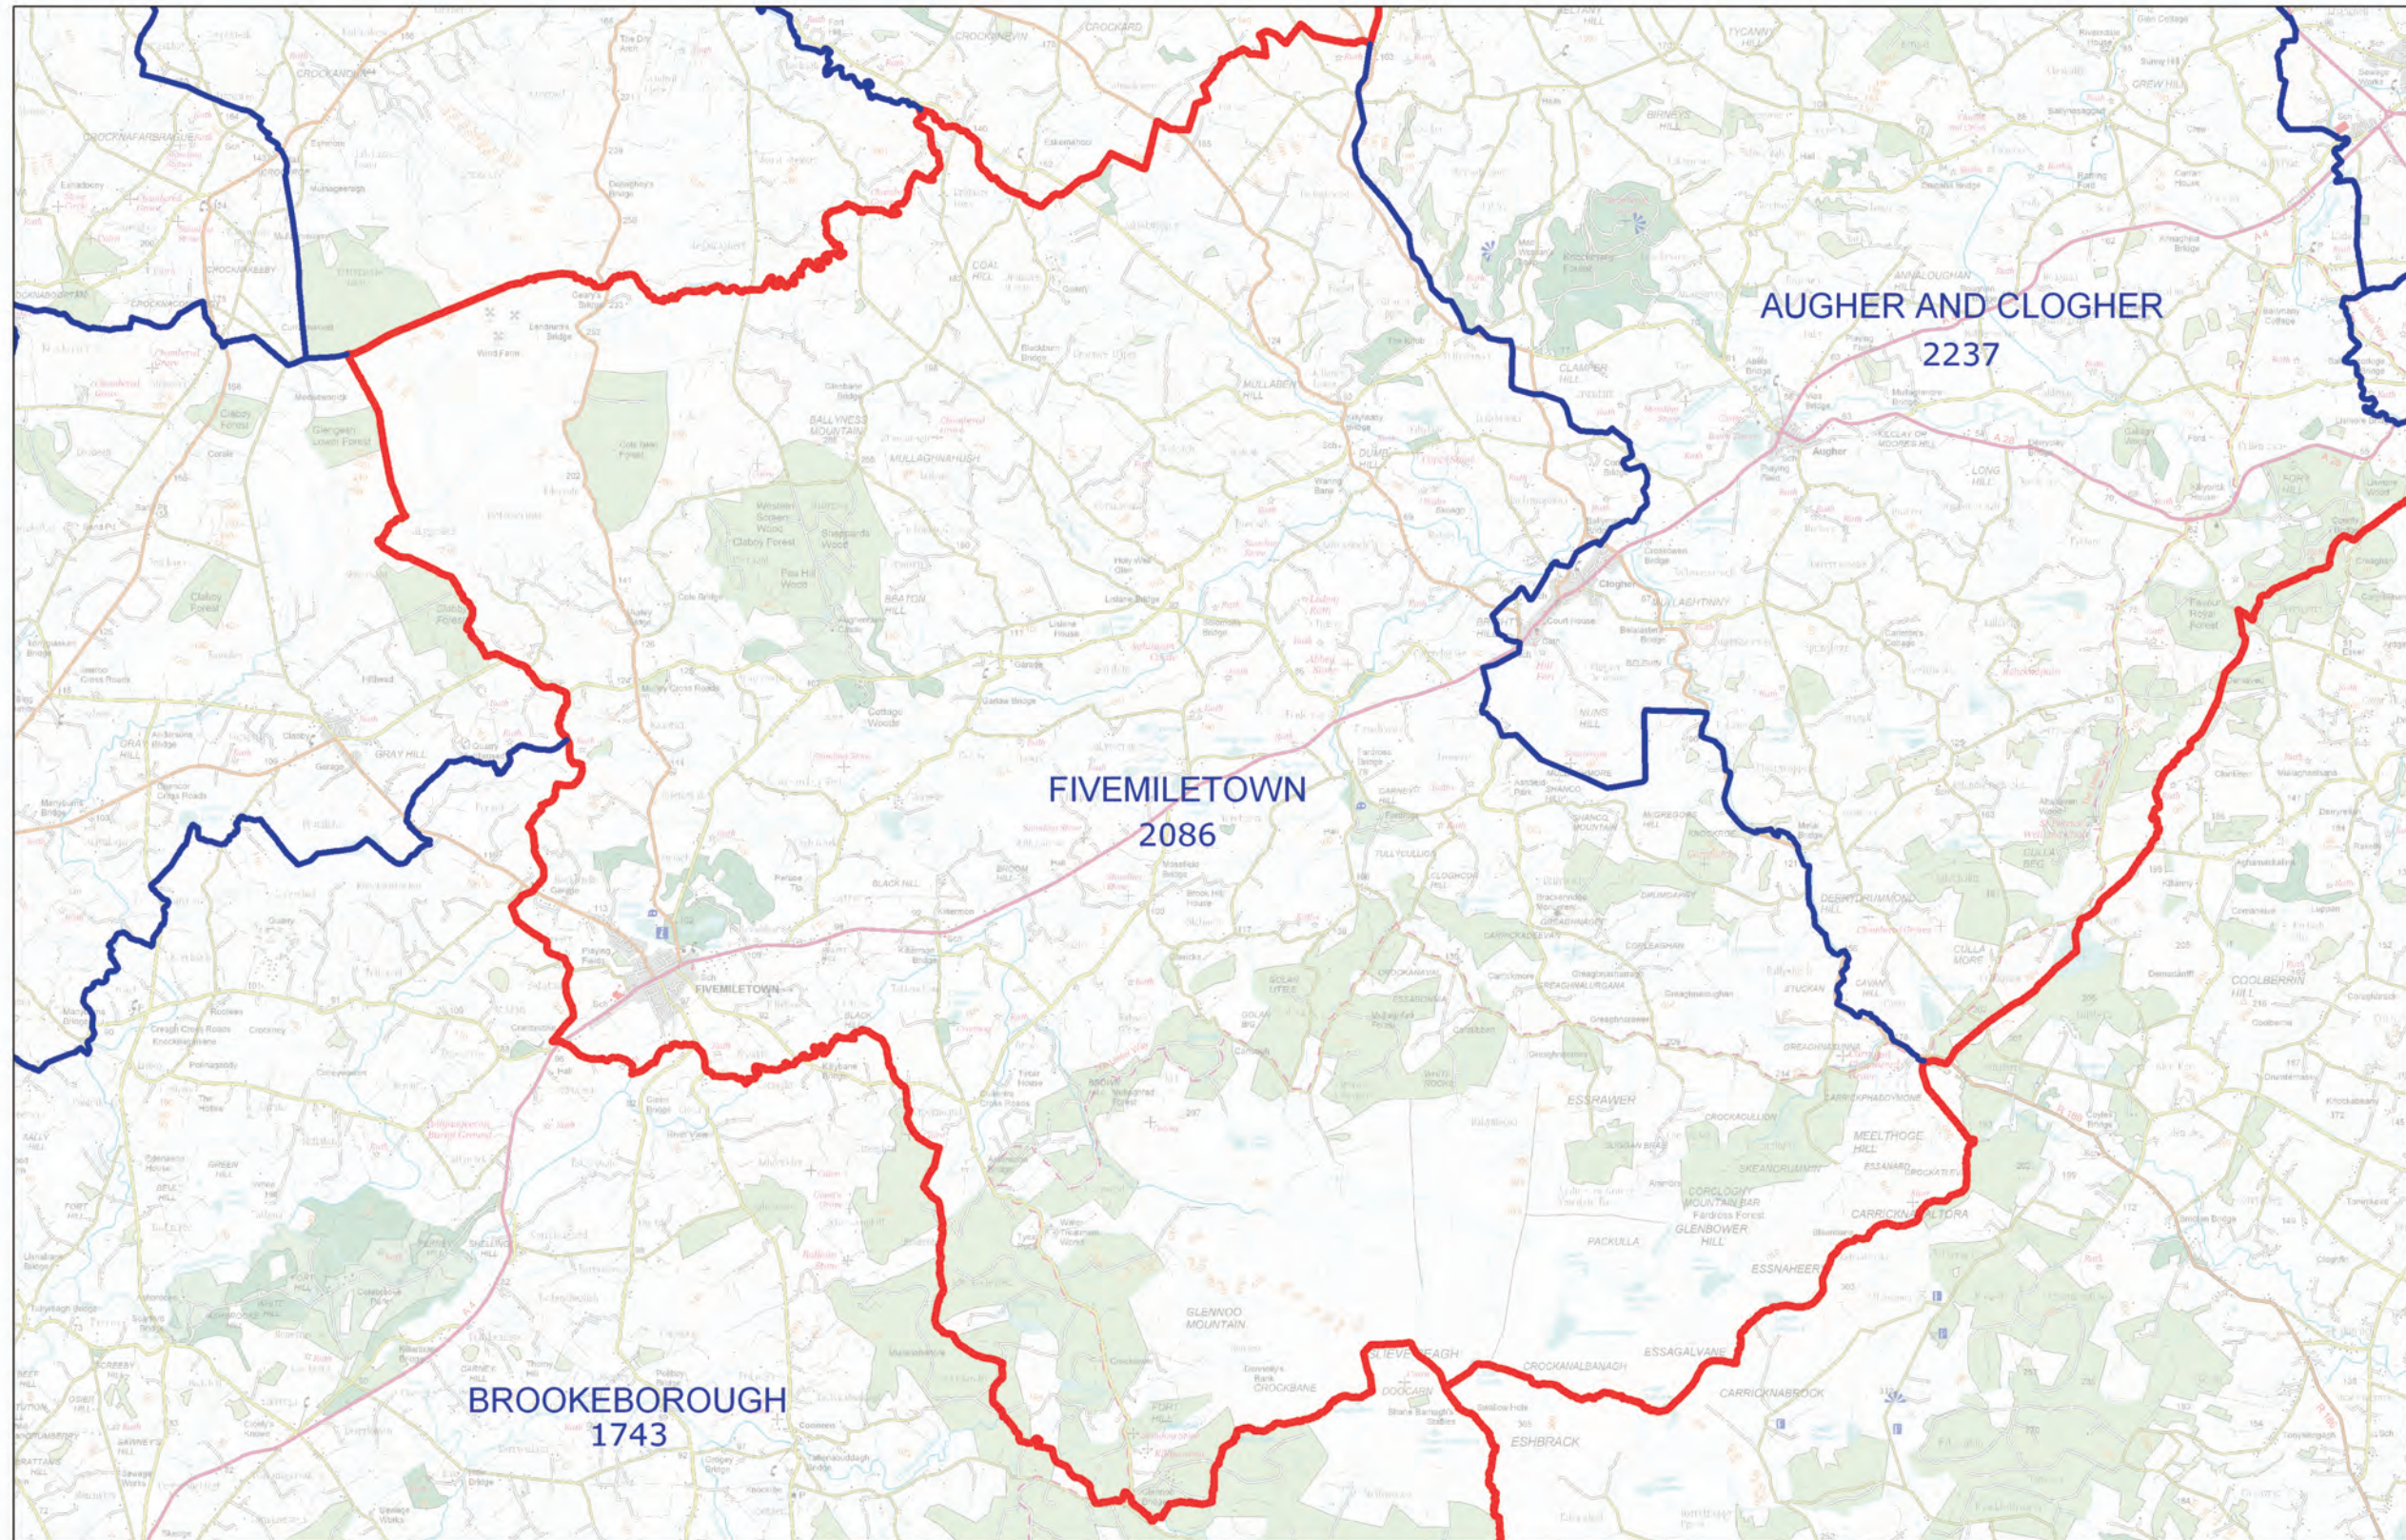

LOCAL GOVERNMENT BOUNDARIES COMMISSIONER FOR NORTHERN IRELAND

This map displays the proposed wards and their electorate totals within Mid Ulster District Council.

Web: <http://www.lgbc-ni.org>

E-mail: webmail@lgbc-ni.org

— LOCAL GOVERNMENT DISTRICT
— WARD

Due to the constraints of scale some ward names are not shown.

© Crown Copyright 2008