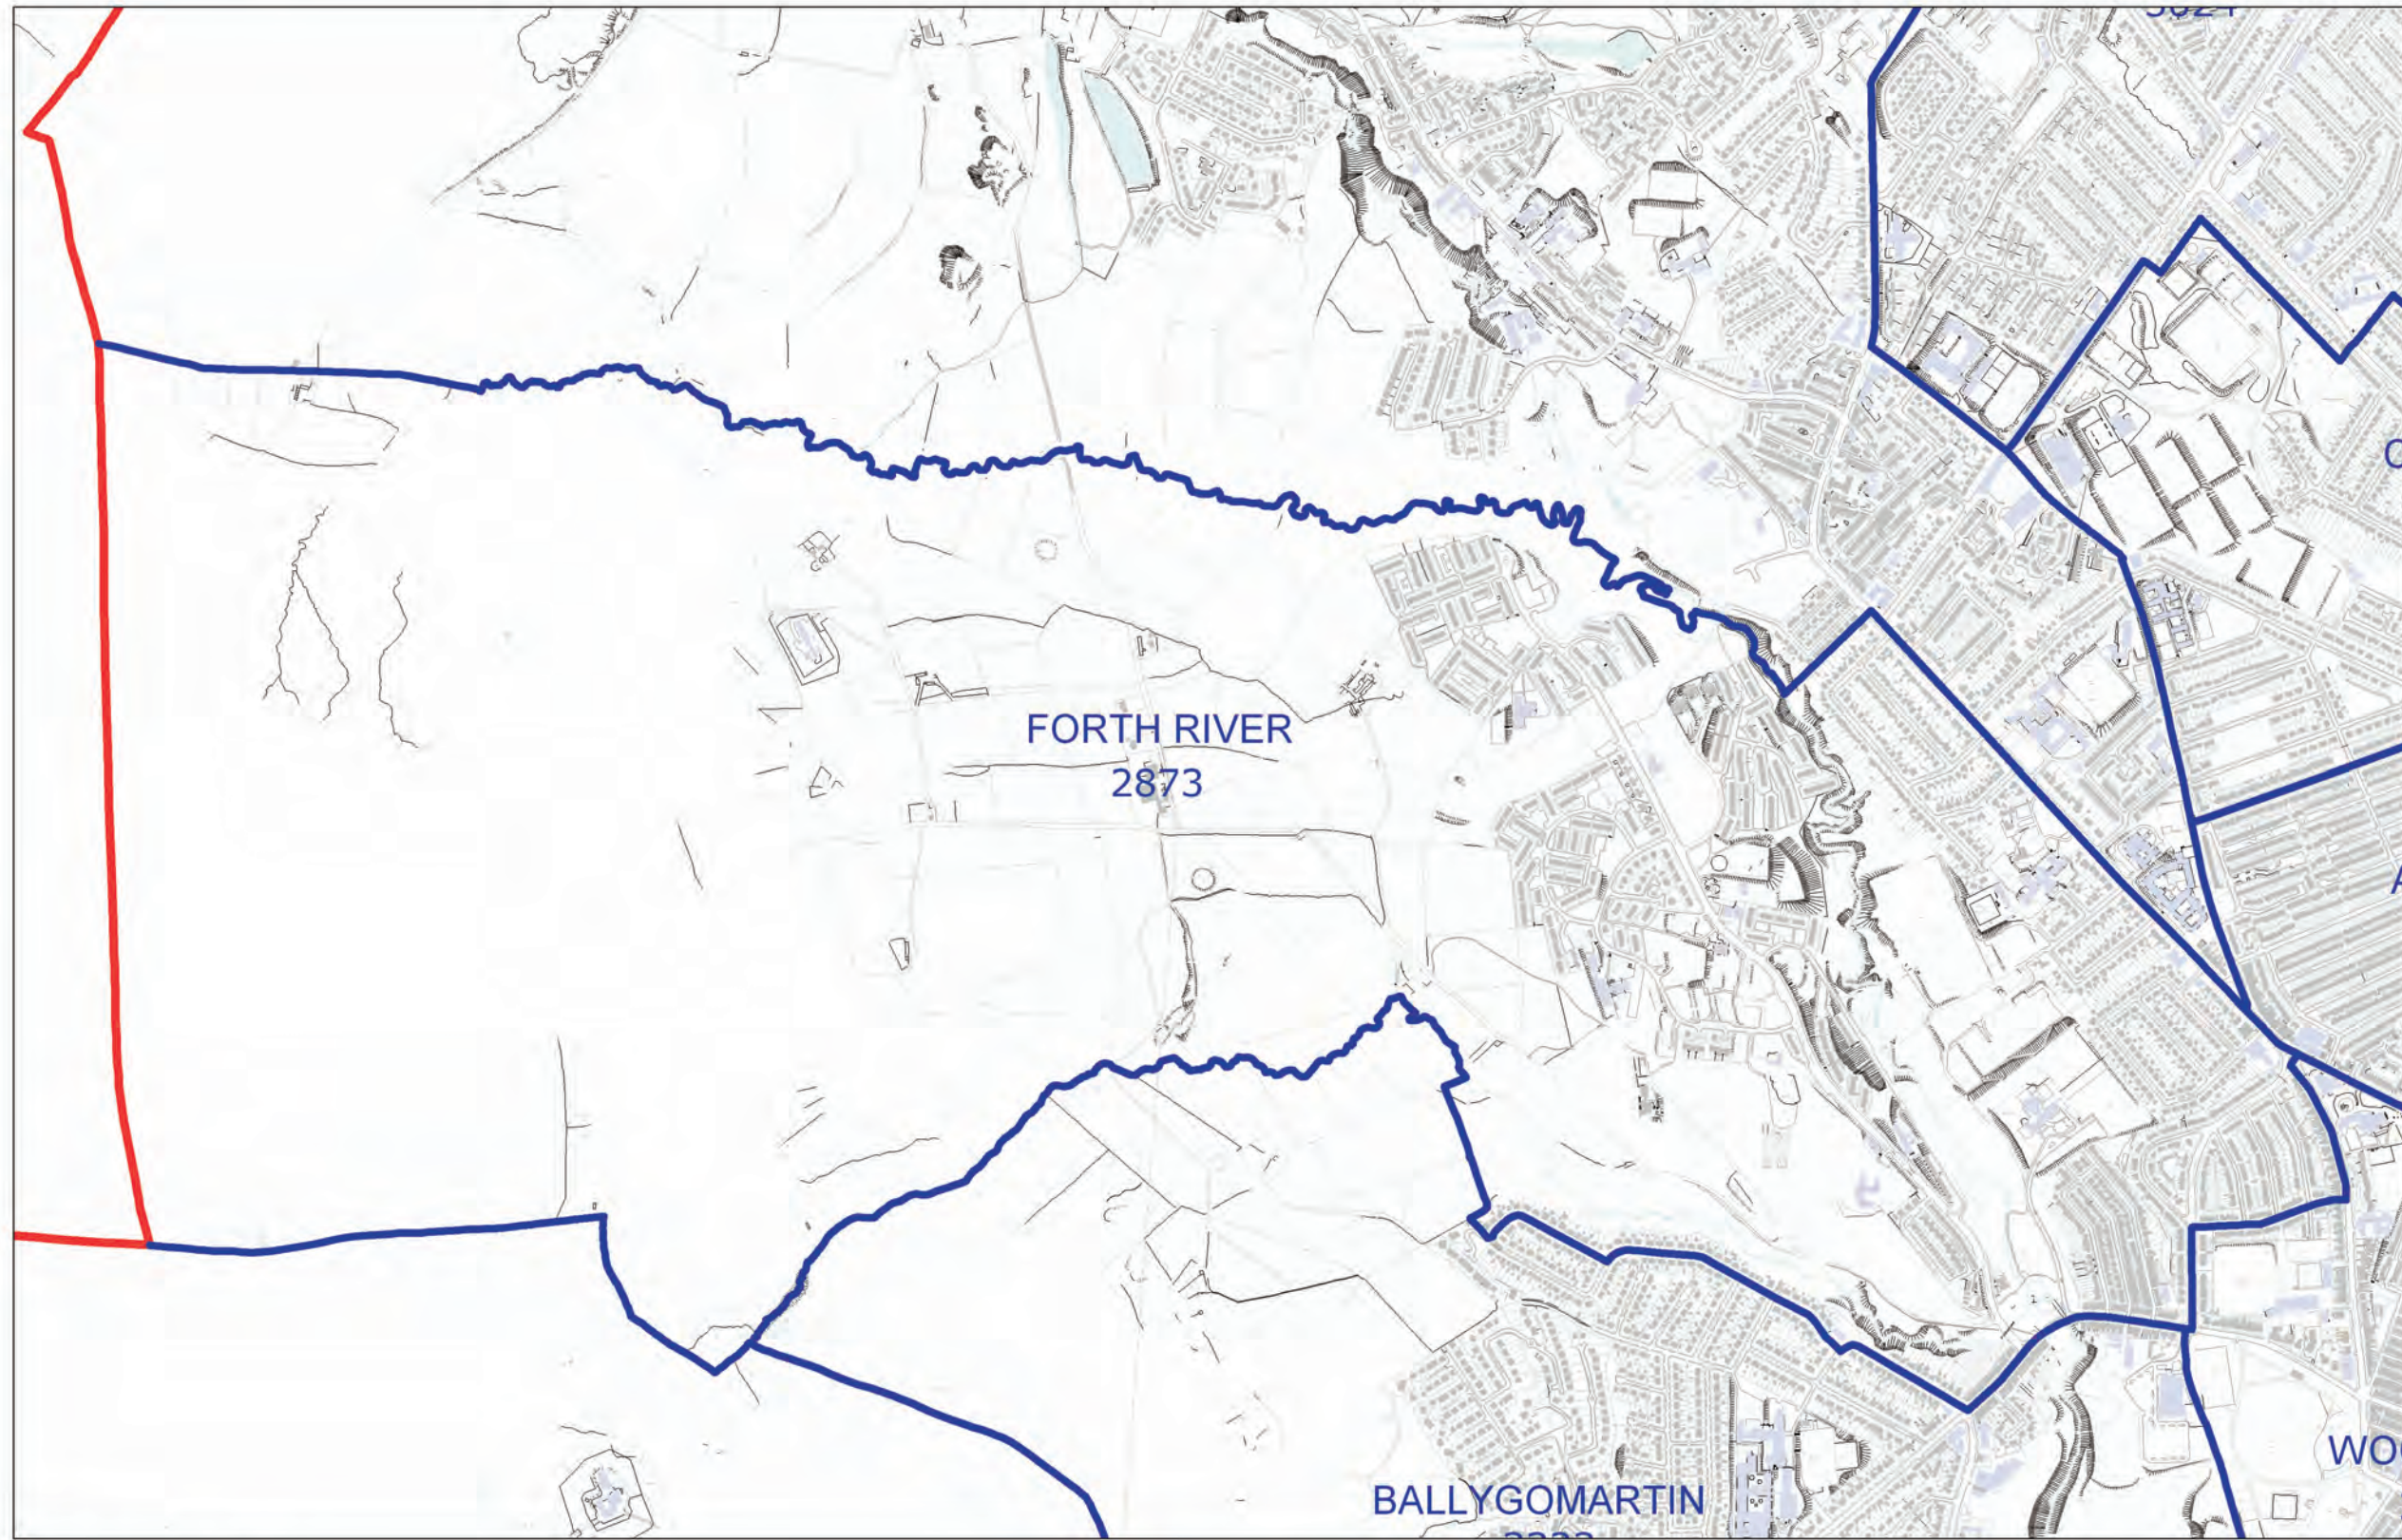

LOCAL GOVERNMENT BOUNDARIES COMMISSIONER FOR NORTHERN IRELAND

This map displays the proposed wards and their electorate totals within Belfast City Council.

Web: <http://www.lgbc-ni.org>
E-mail: webmail@lgbc-ni.org

— LOCAL GOVERNMENT DISTRICT
— WARD

Due to the constraints of scale some ward names are not shown.

© Crown Copyright 2008