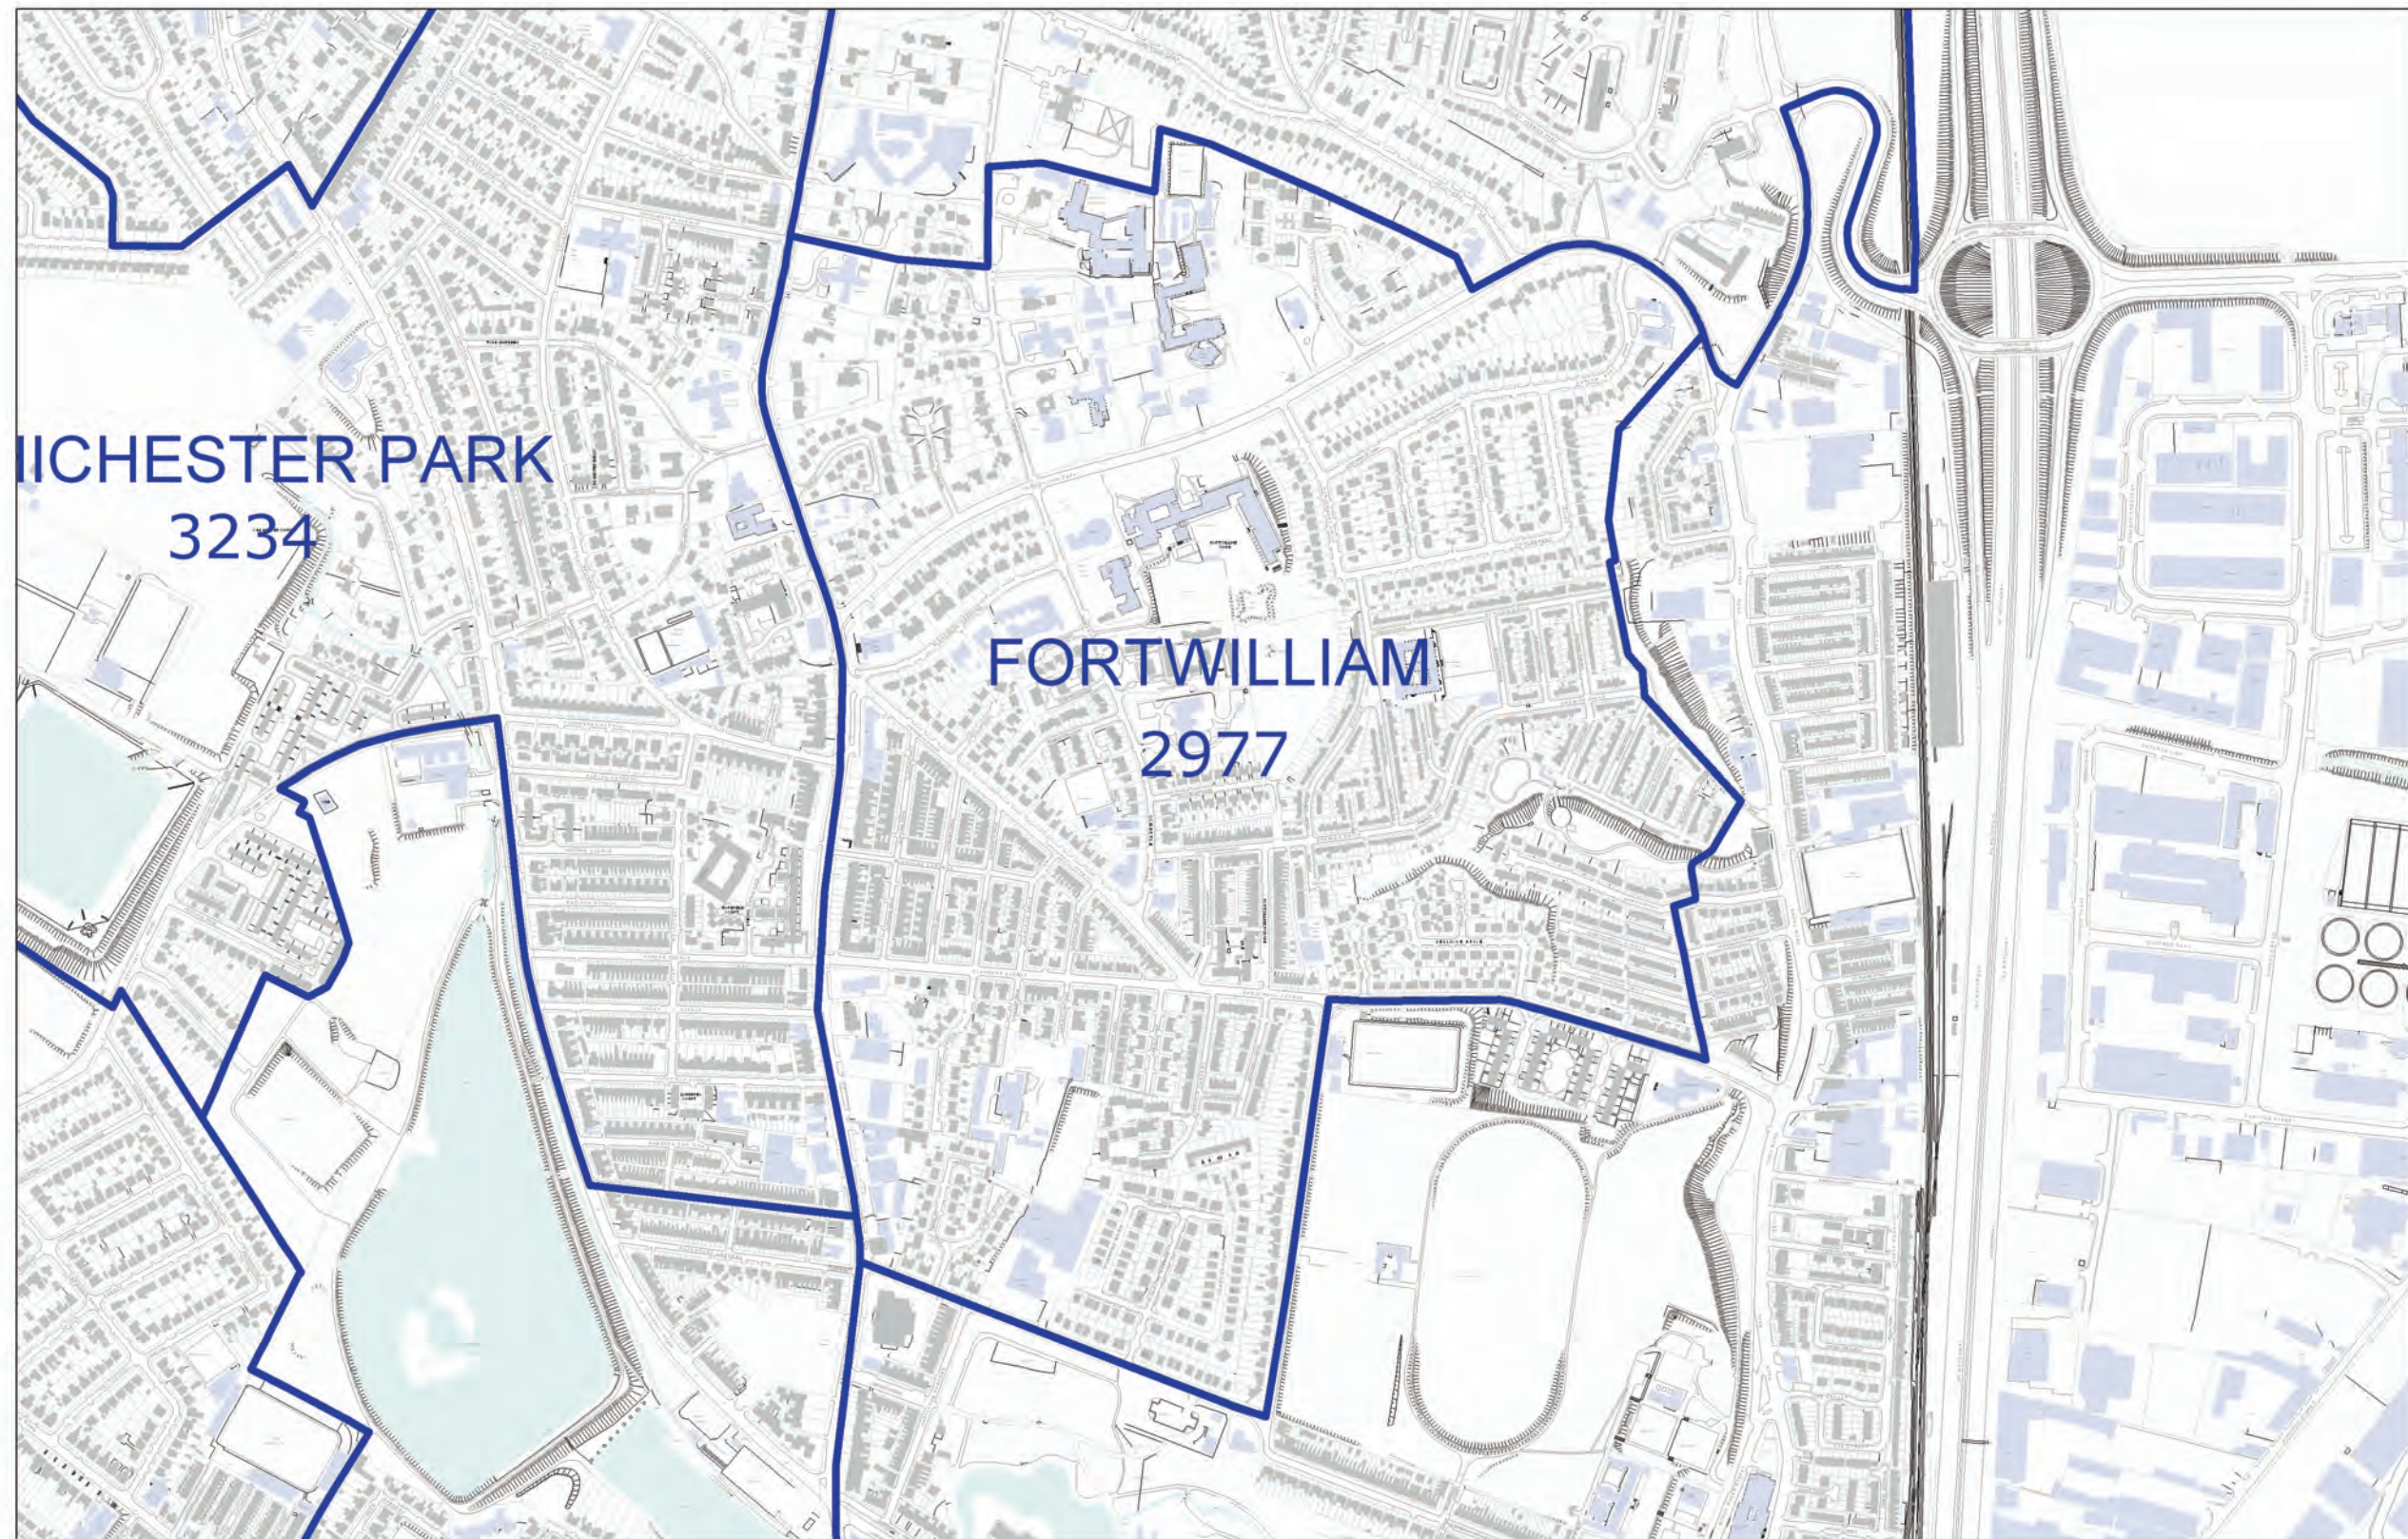

LOCAL GOVERNMENT BOUNDARIES COMMISSIONER FOR NORTHERN IRELAND

This map displays the proposed wards and their electorate totals within Belfast City Council.

Web: <http://www.lgbc-ni.org>
E-mail: webmail@lgbc-ni.org

— LOCAL GOVERNMENT DISTRICT
— WARD

Due to the constraints of scale some ward names are not shown.

© Crown Copyright 2008