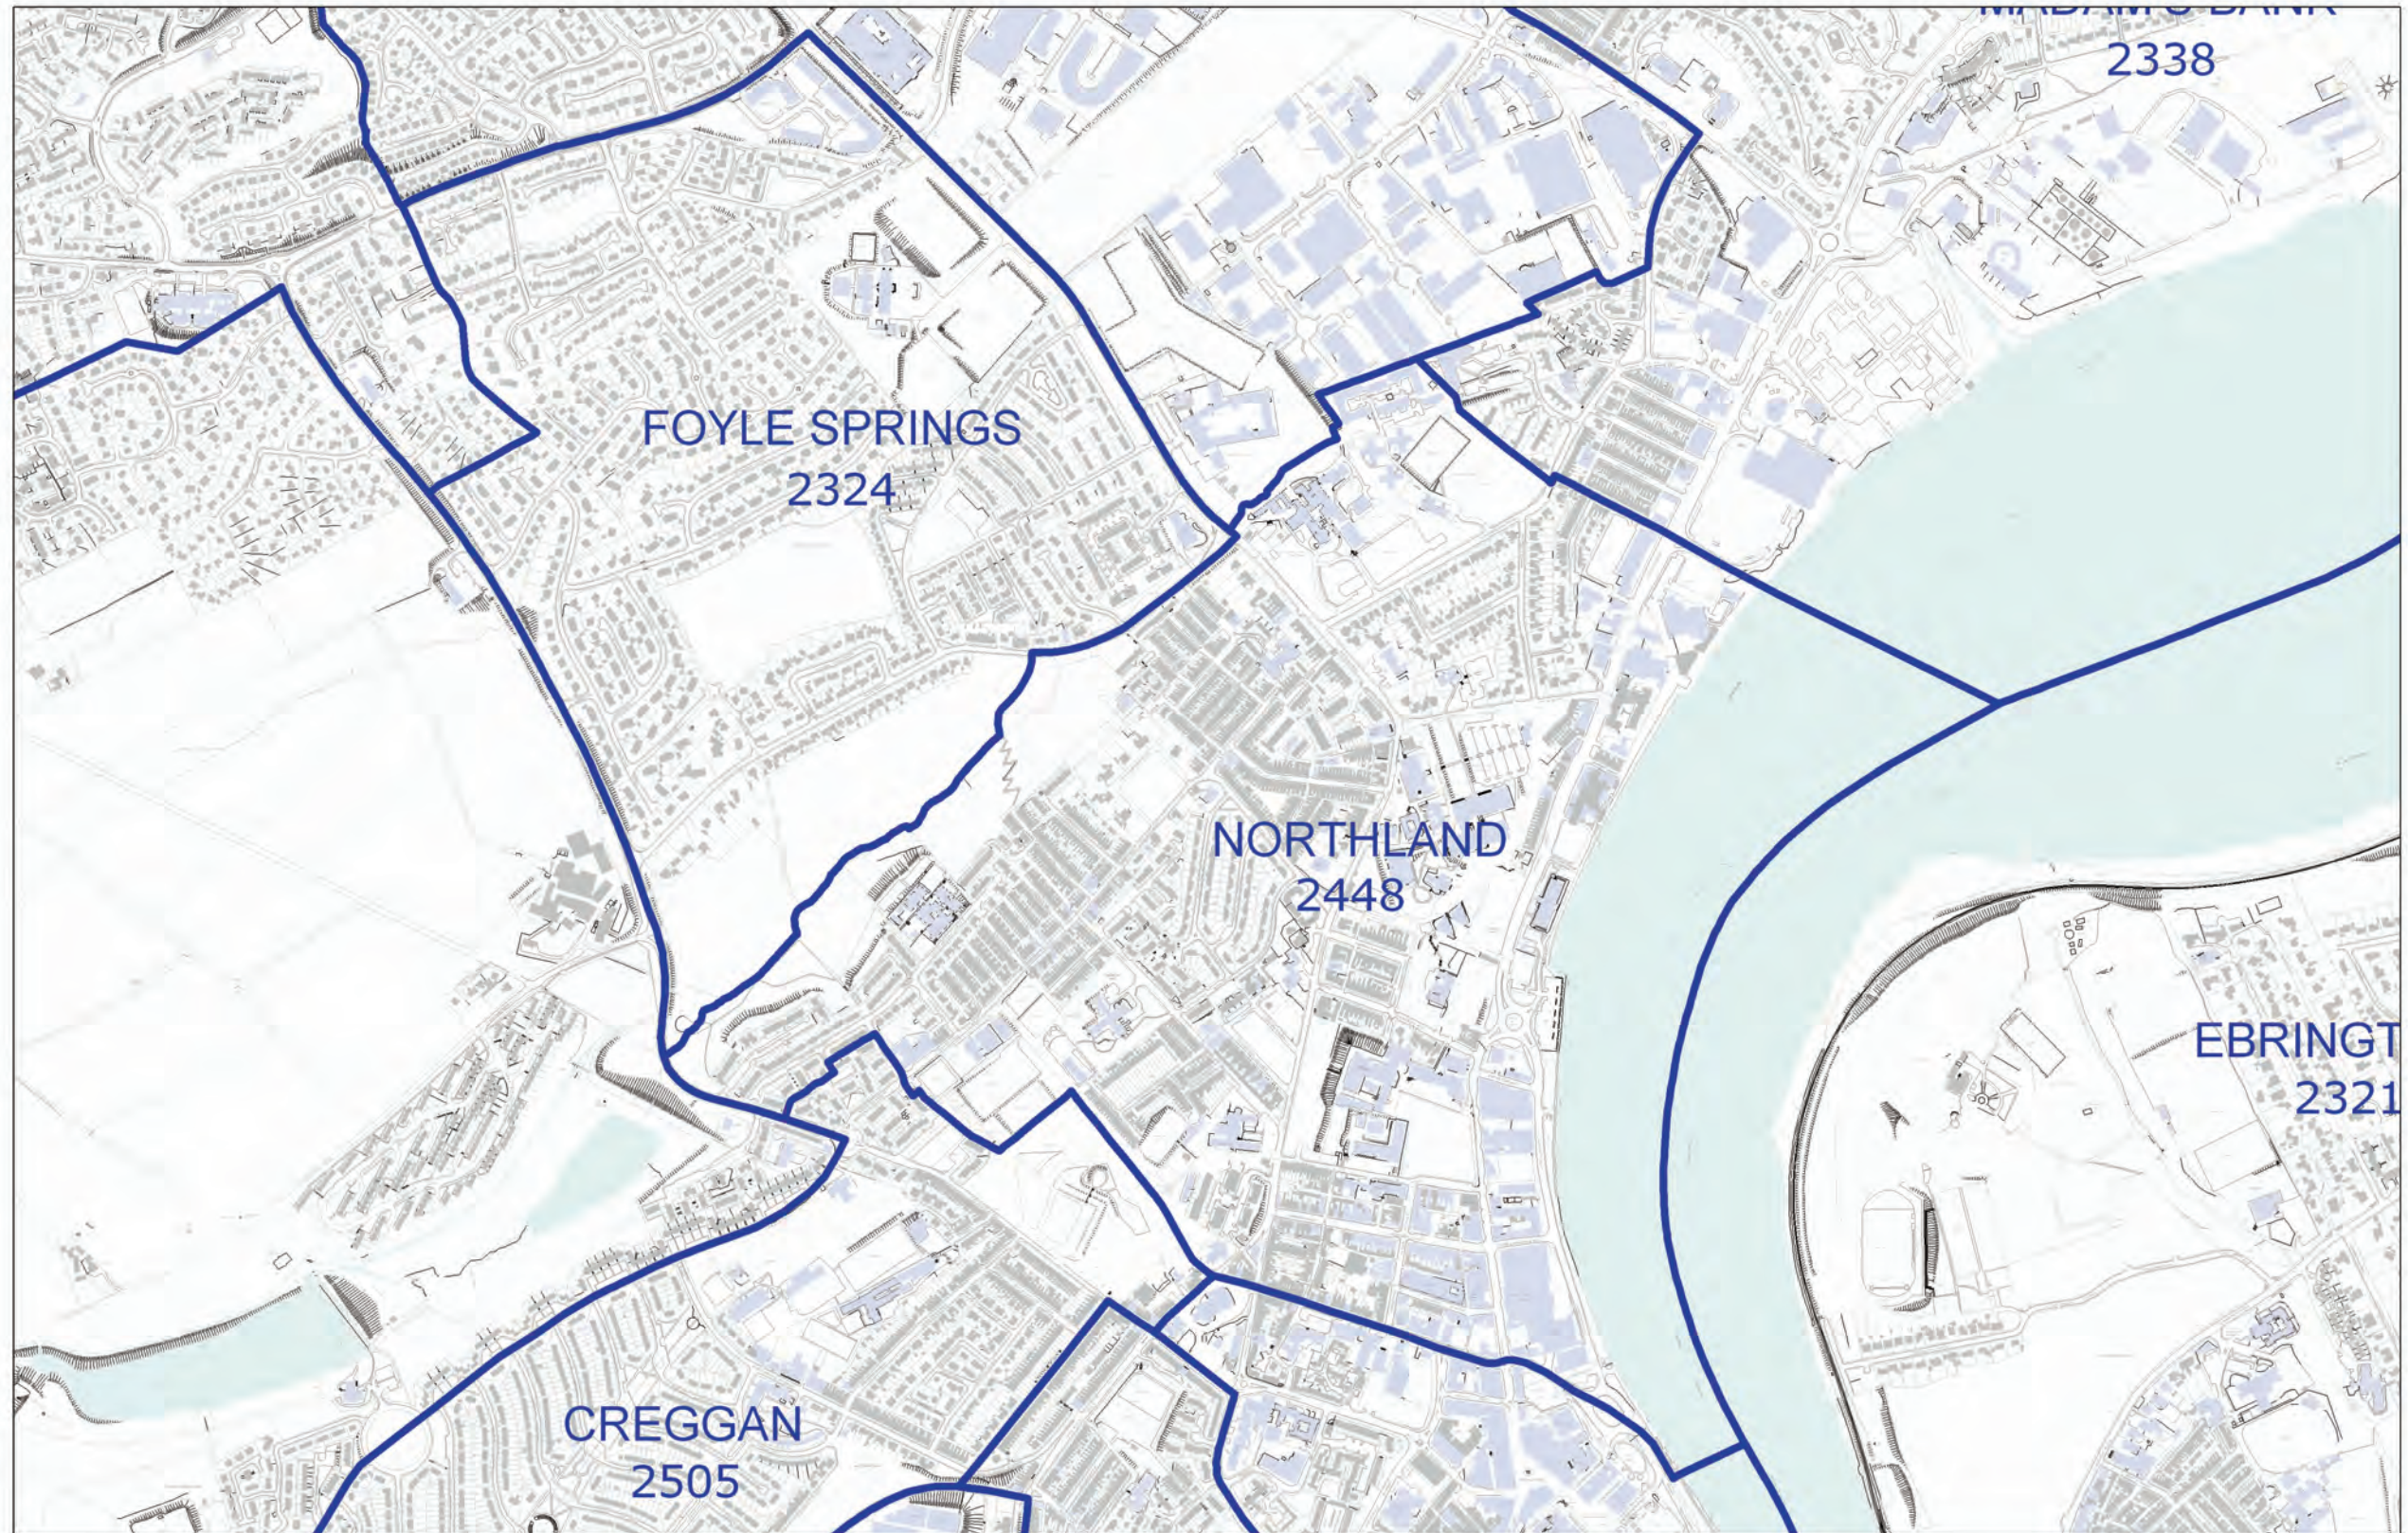

LOCAL GOVERNMENT BOUNDARIES COMMISSIONER FOR NORTHERN IRELAND

This map displays the proposed wards and their electorate totals within Derry City and Strabane District Council.

Web: <http://www.lgbc-ni.org>
E-mail: webmail@lgbc-ni.org

— LOCAL GOVERNMENT DISTRICT
— WARD

Due to the constraints of scale some ward names are not shown.

© Crown Copyright 2008