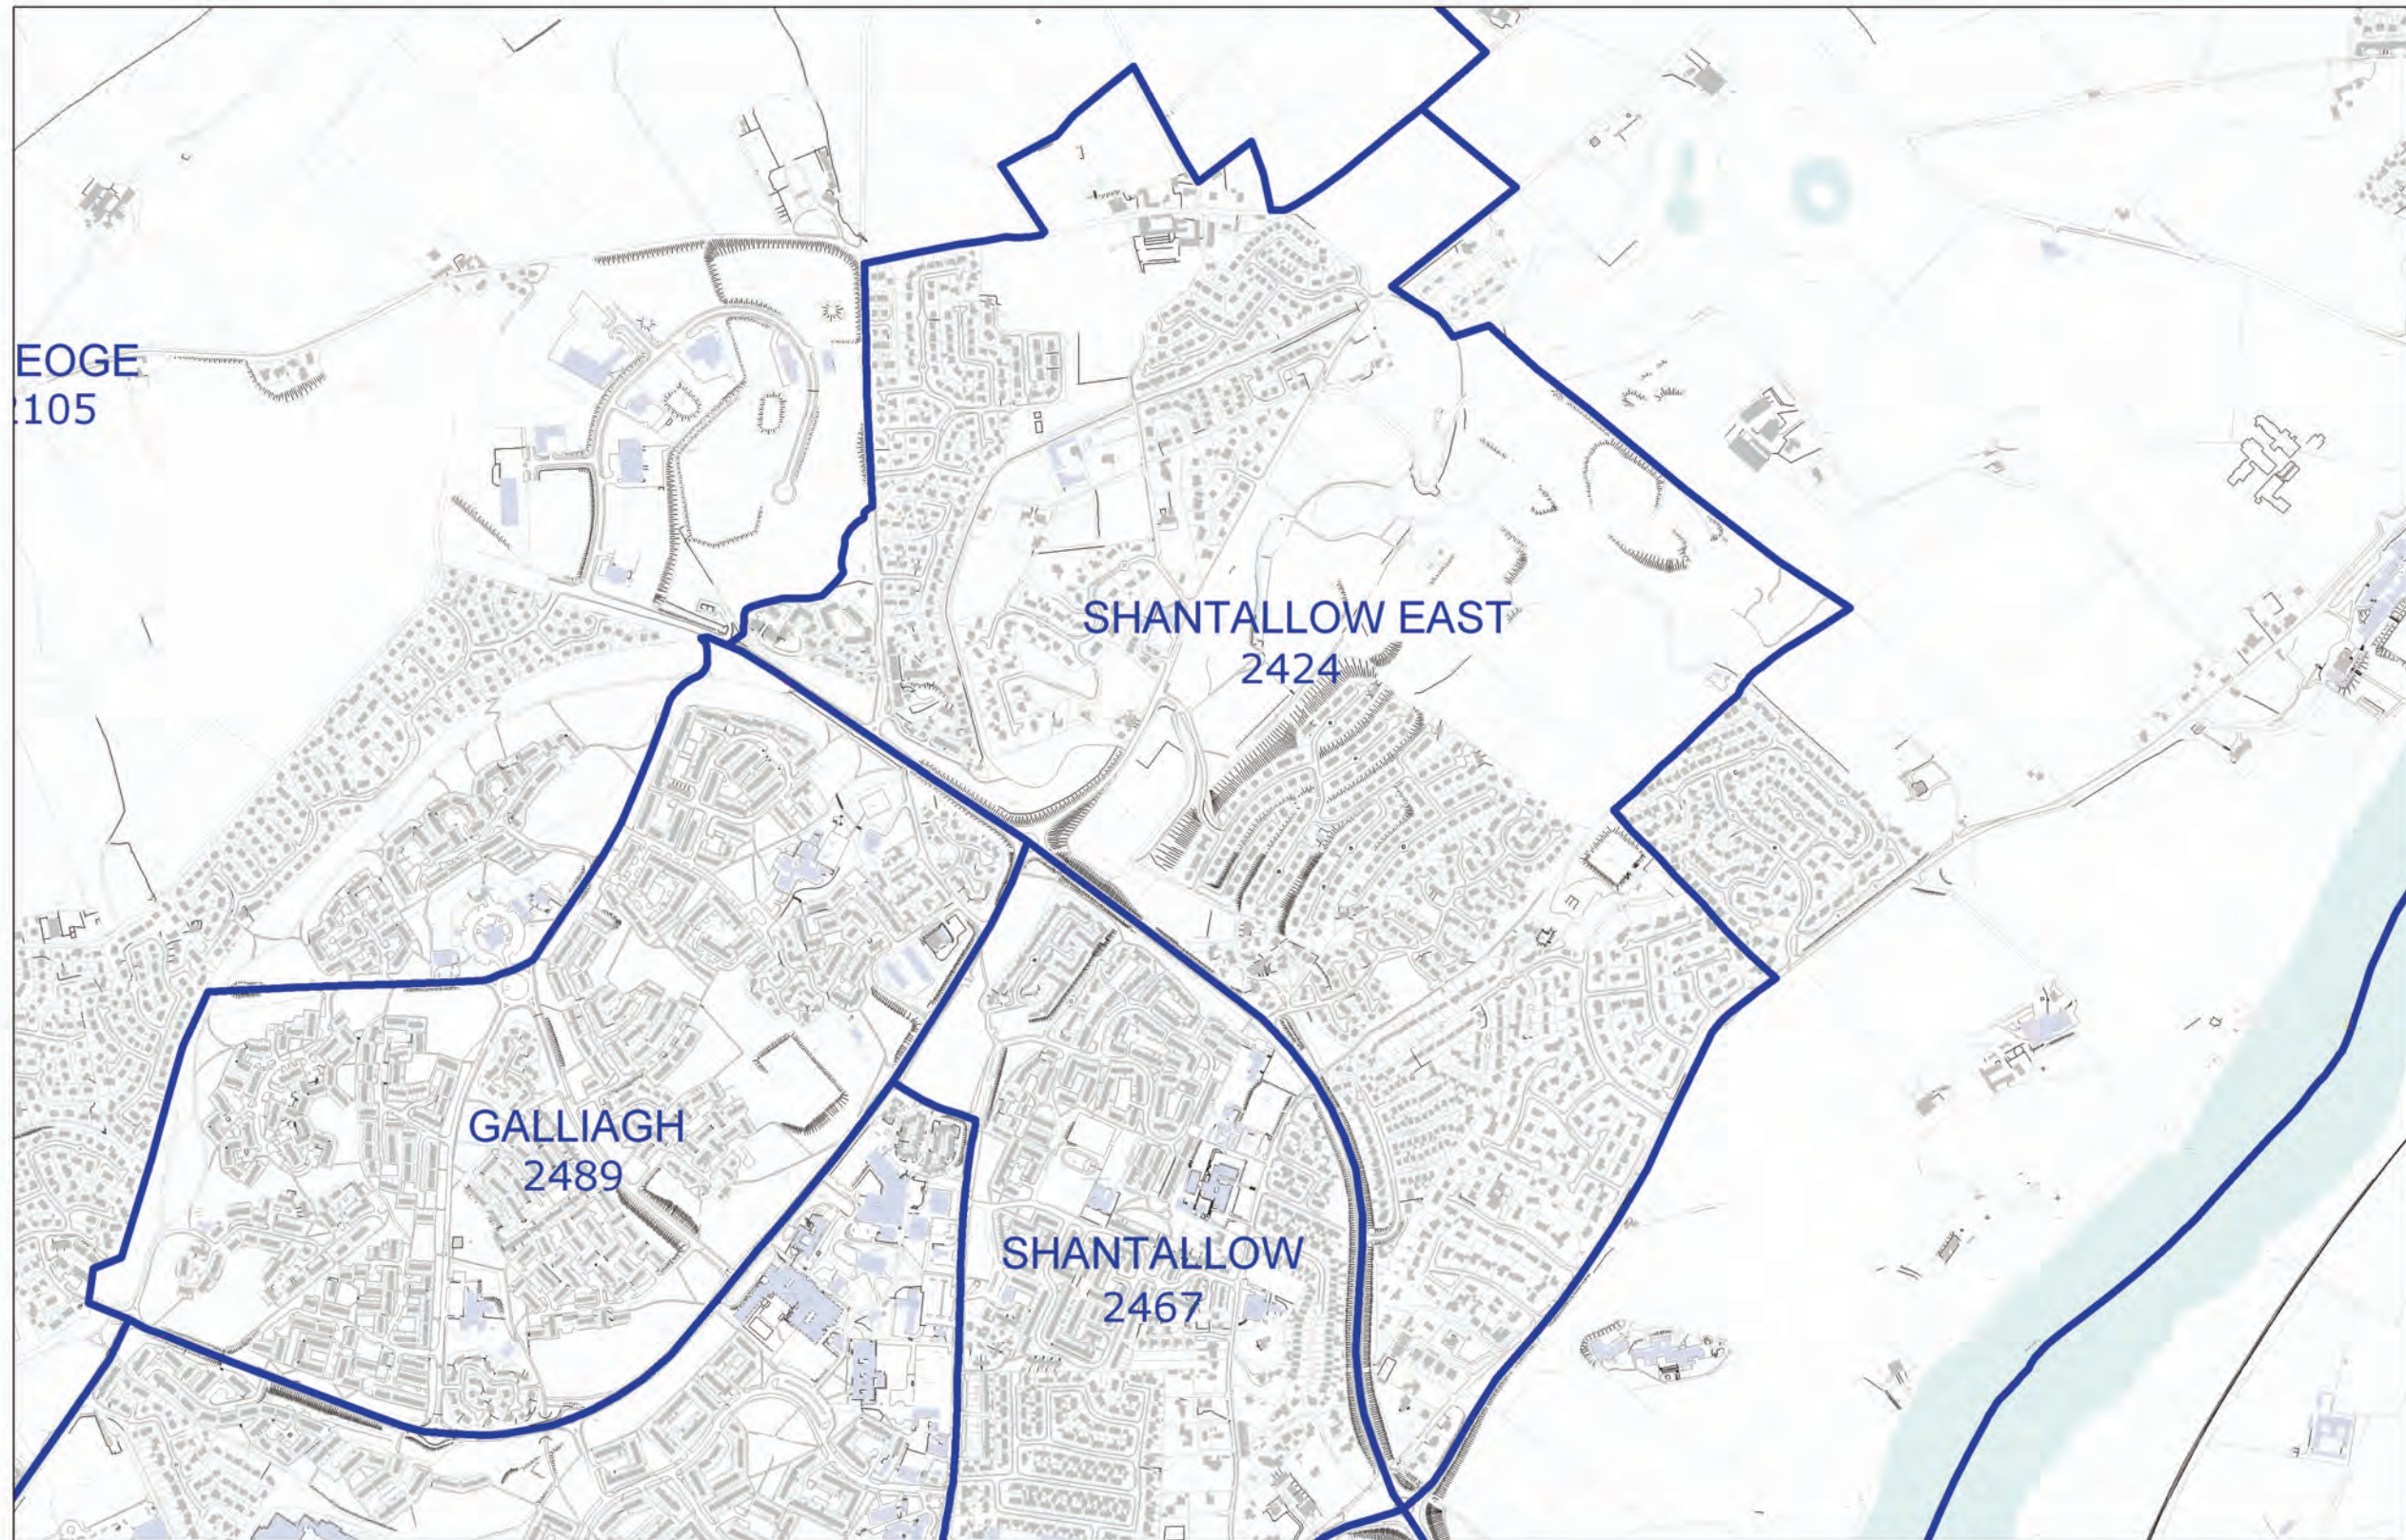

LOCAL GOVERNMENT BOUNDARIES COMMISSIONER FOR NORTHERN IRELAND

This map displays the proposed wards and their electorate totals within Derry City and Strabane District Council.

Web: <http://www.lgbc-ni.org>
E-mail: webmail@lgbc-ni.org

— LOCAL GOVERNMENT DISTRICT
— WARD

Due to the constraints of scale some ward names are not shown.

© Crown Copyright 2008