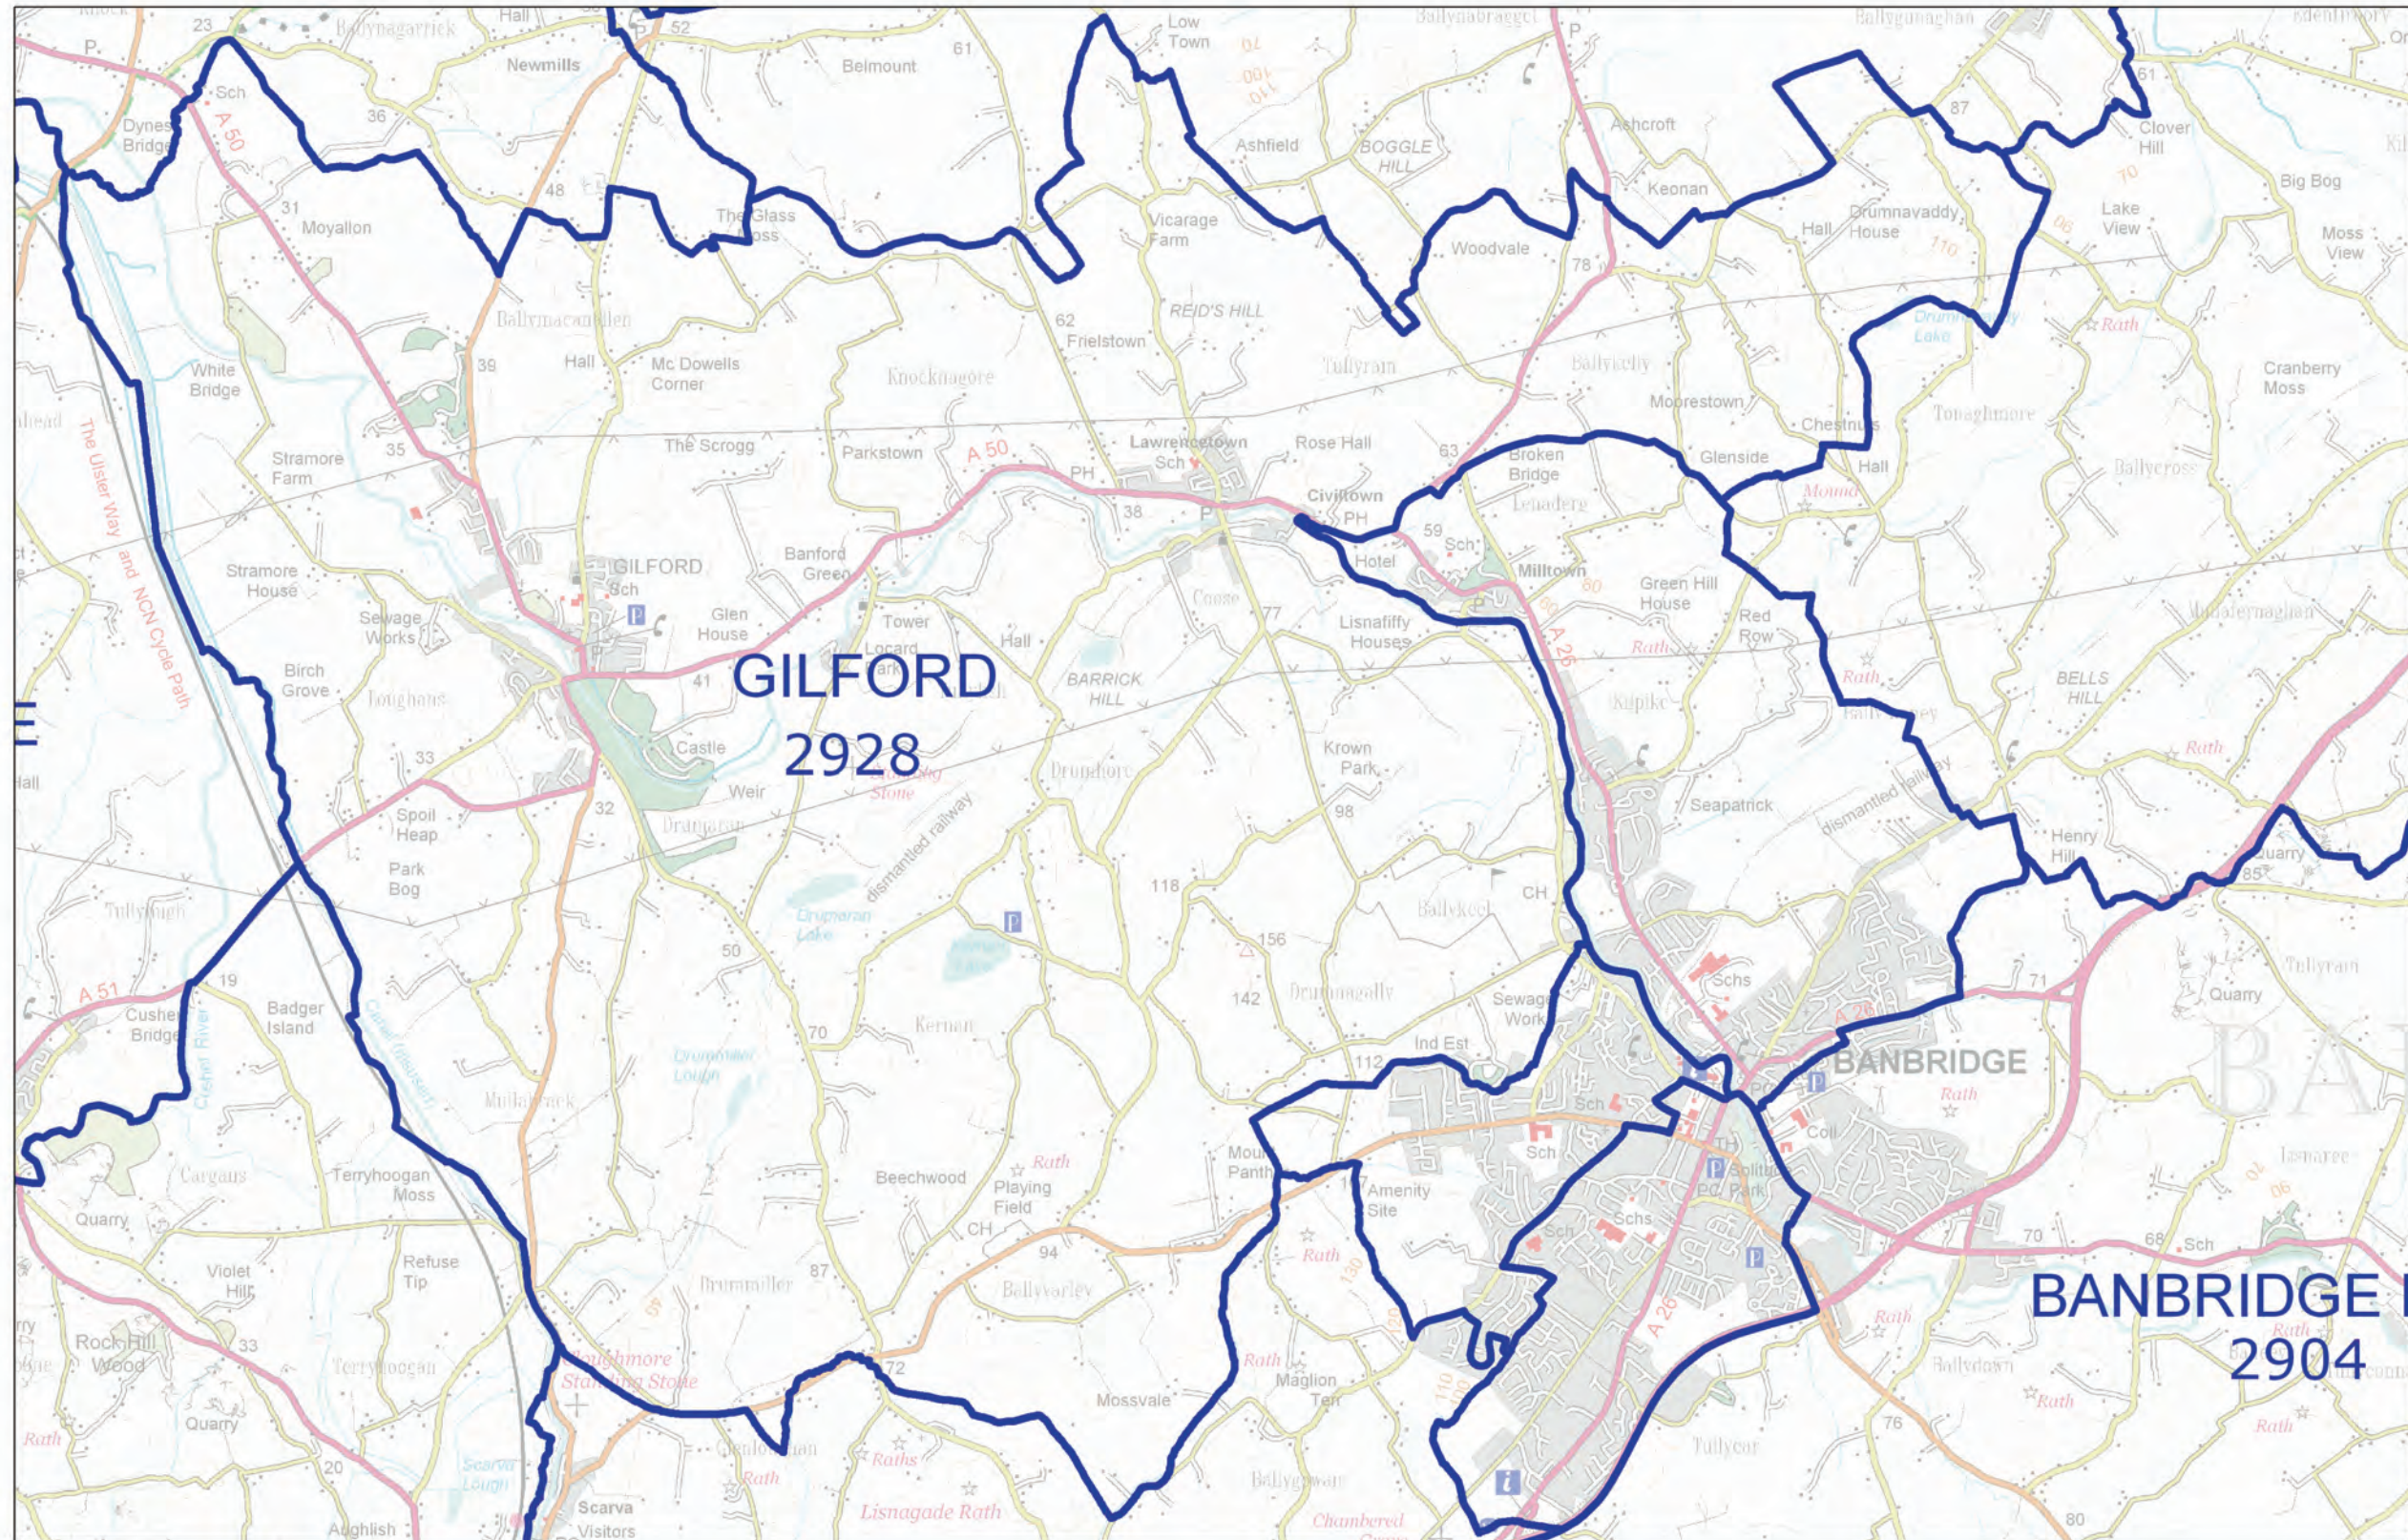

# LOCAL GOVERNMENT BOUNDARIES COMMISSIONER FOR NORTHERN IRELAND

This map displays the proposed wards and their electorate totals within Armagh City and Bann District Council.

Web: <http://www.lgbc-ni.org>  
E-mail: [webmail@lgbc-ni.org](mailto:webmail@lgbc-ni.org)

— LOCAL GOVERNMENT DISTRICT  
— WARD

Due to the constraints of scale some ward names are not shown.

© Crown Copyright 2008