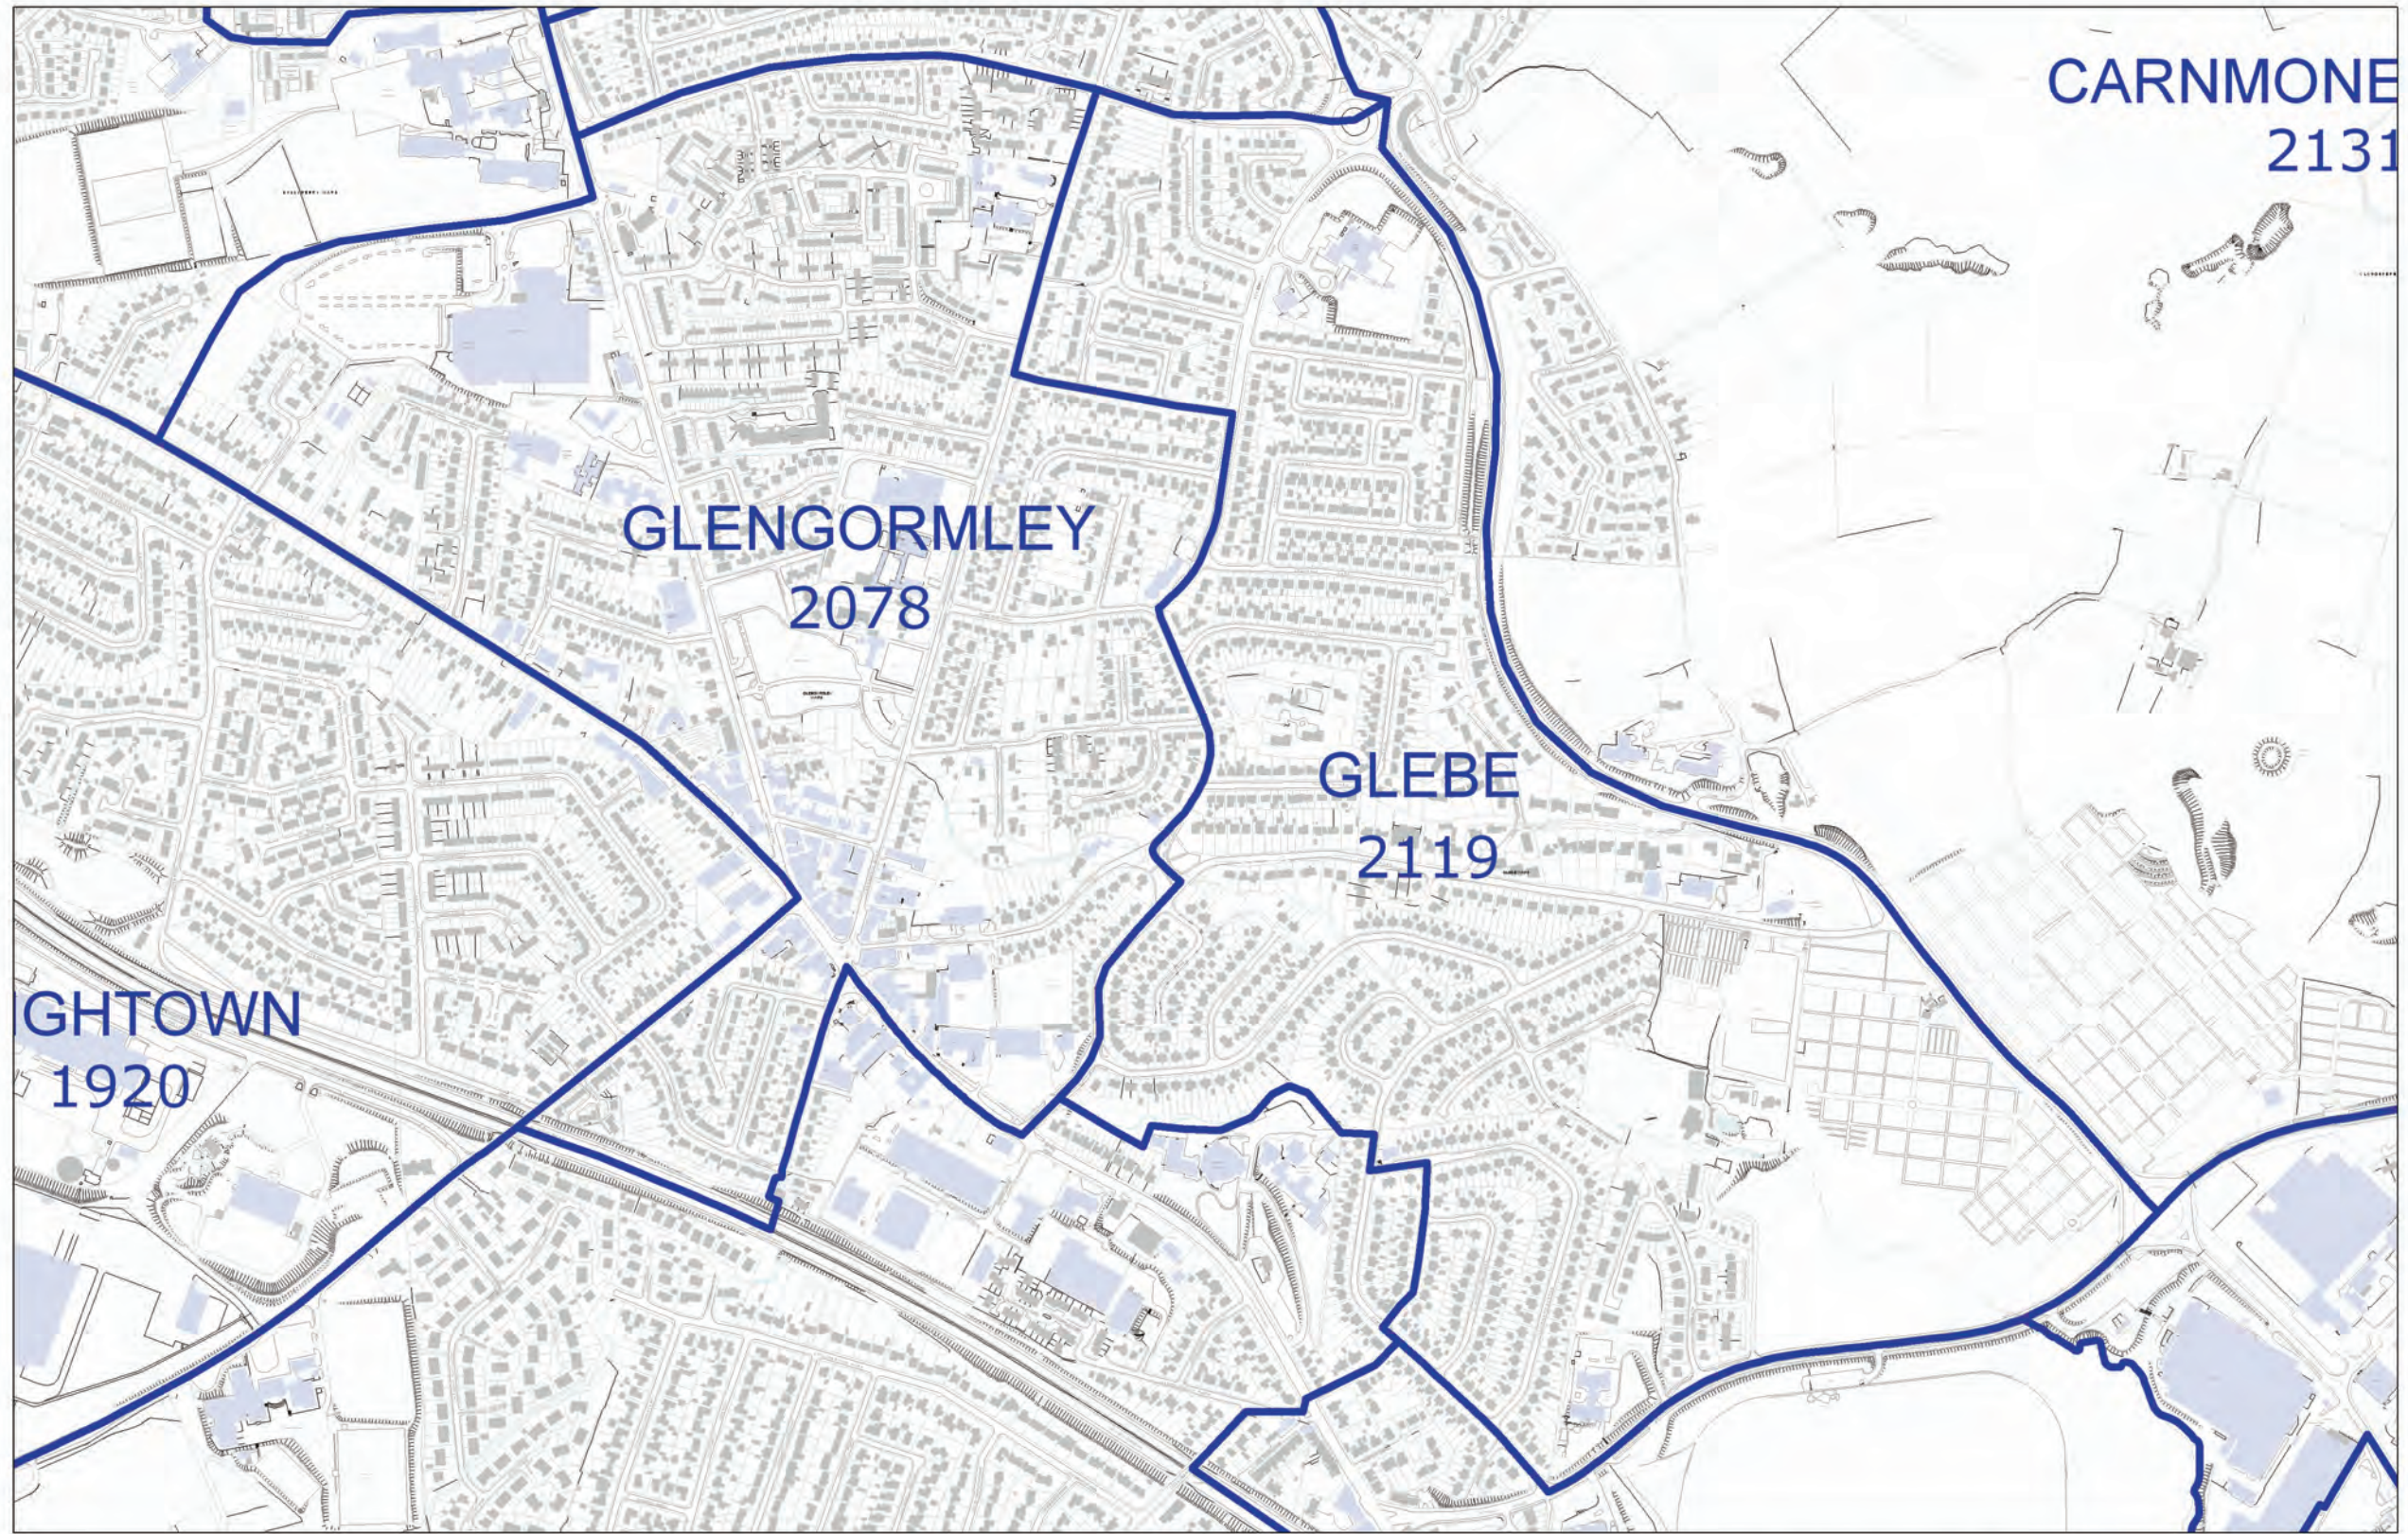

**LOCAL GOVERNMENT BOUNDARIES COMMISSIONER FOR NORTHERN IRELAND**

This map displays the proposed wards and their electorate totals within Antrim and Newtownabbey District Council.

Web: <http://www.lgbc-ni.org>  
E-mail: [webmail@lgbc-ni.org](mailto:webmail@lgbc-ni.org)

— LOCAL GOVERNMENT DISTRICT  
— WARD

Due to the constraints of scale some ward names are not shown.

© Crown Copyright 2008