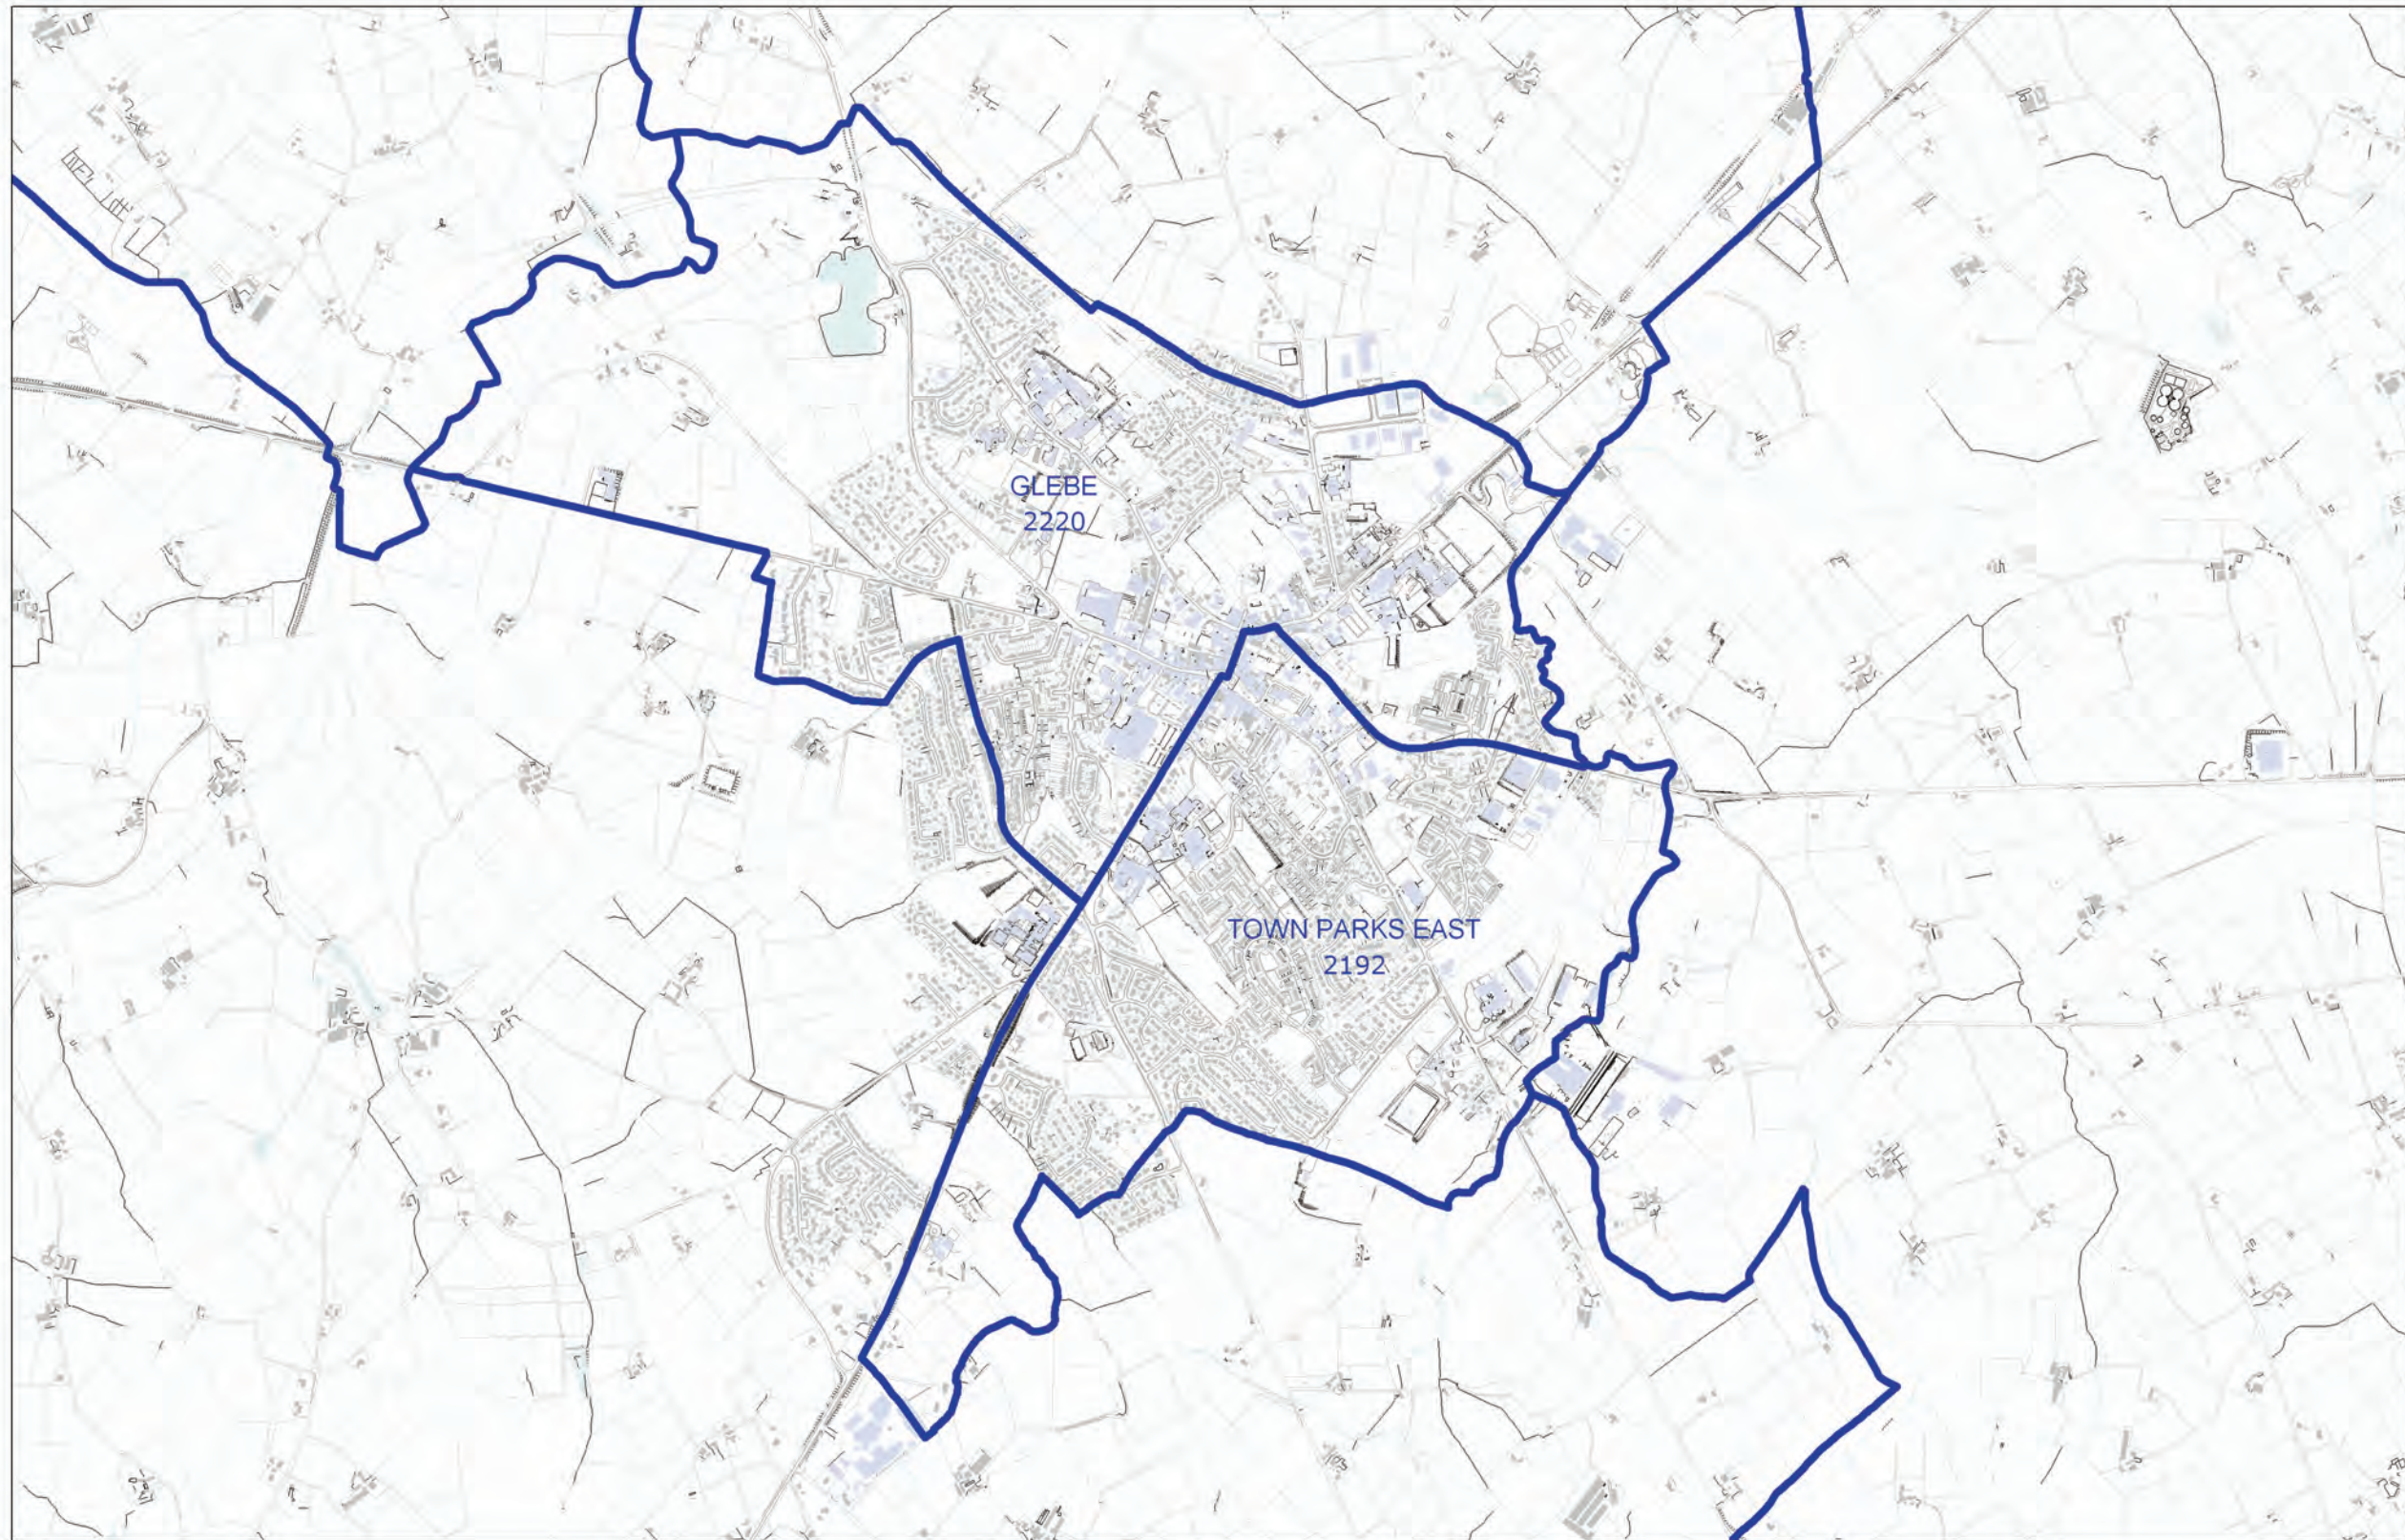

## LOCAL GOVERNMENT BOUNDARIES COMMISSIONER FOR NORTHERN IRELAND

This map displays the proposed wards and their electorate totals within Mid Ulster District Council.

Web: <http://www.lgbc-ni.org>  
E-mail: [webmail@lgbc-ni.org](mailto:webmail@lgbc-ni.org)

— LOCAL GOVERNMENT DISTRICT  
— WARD

Due to the constraints of scale some ward names are not shown.

© Crown Copyright 2008