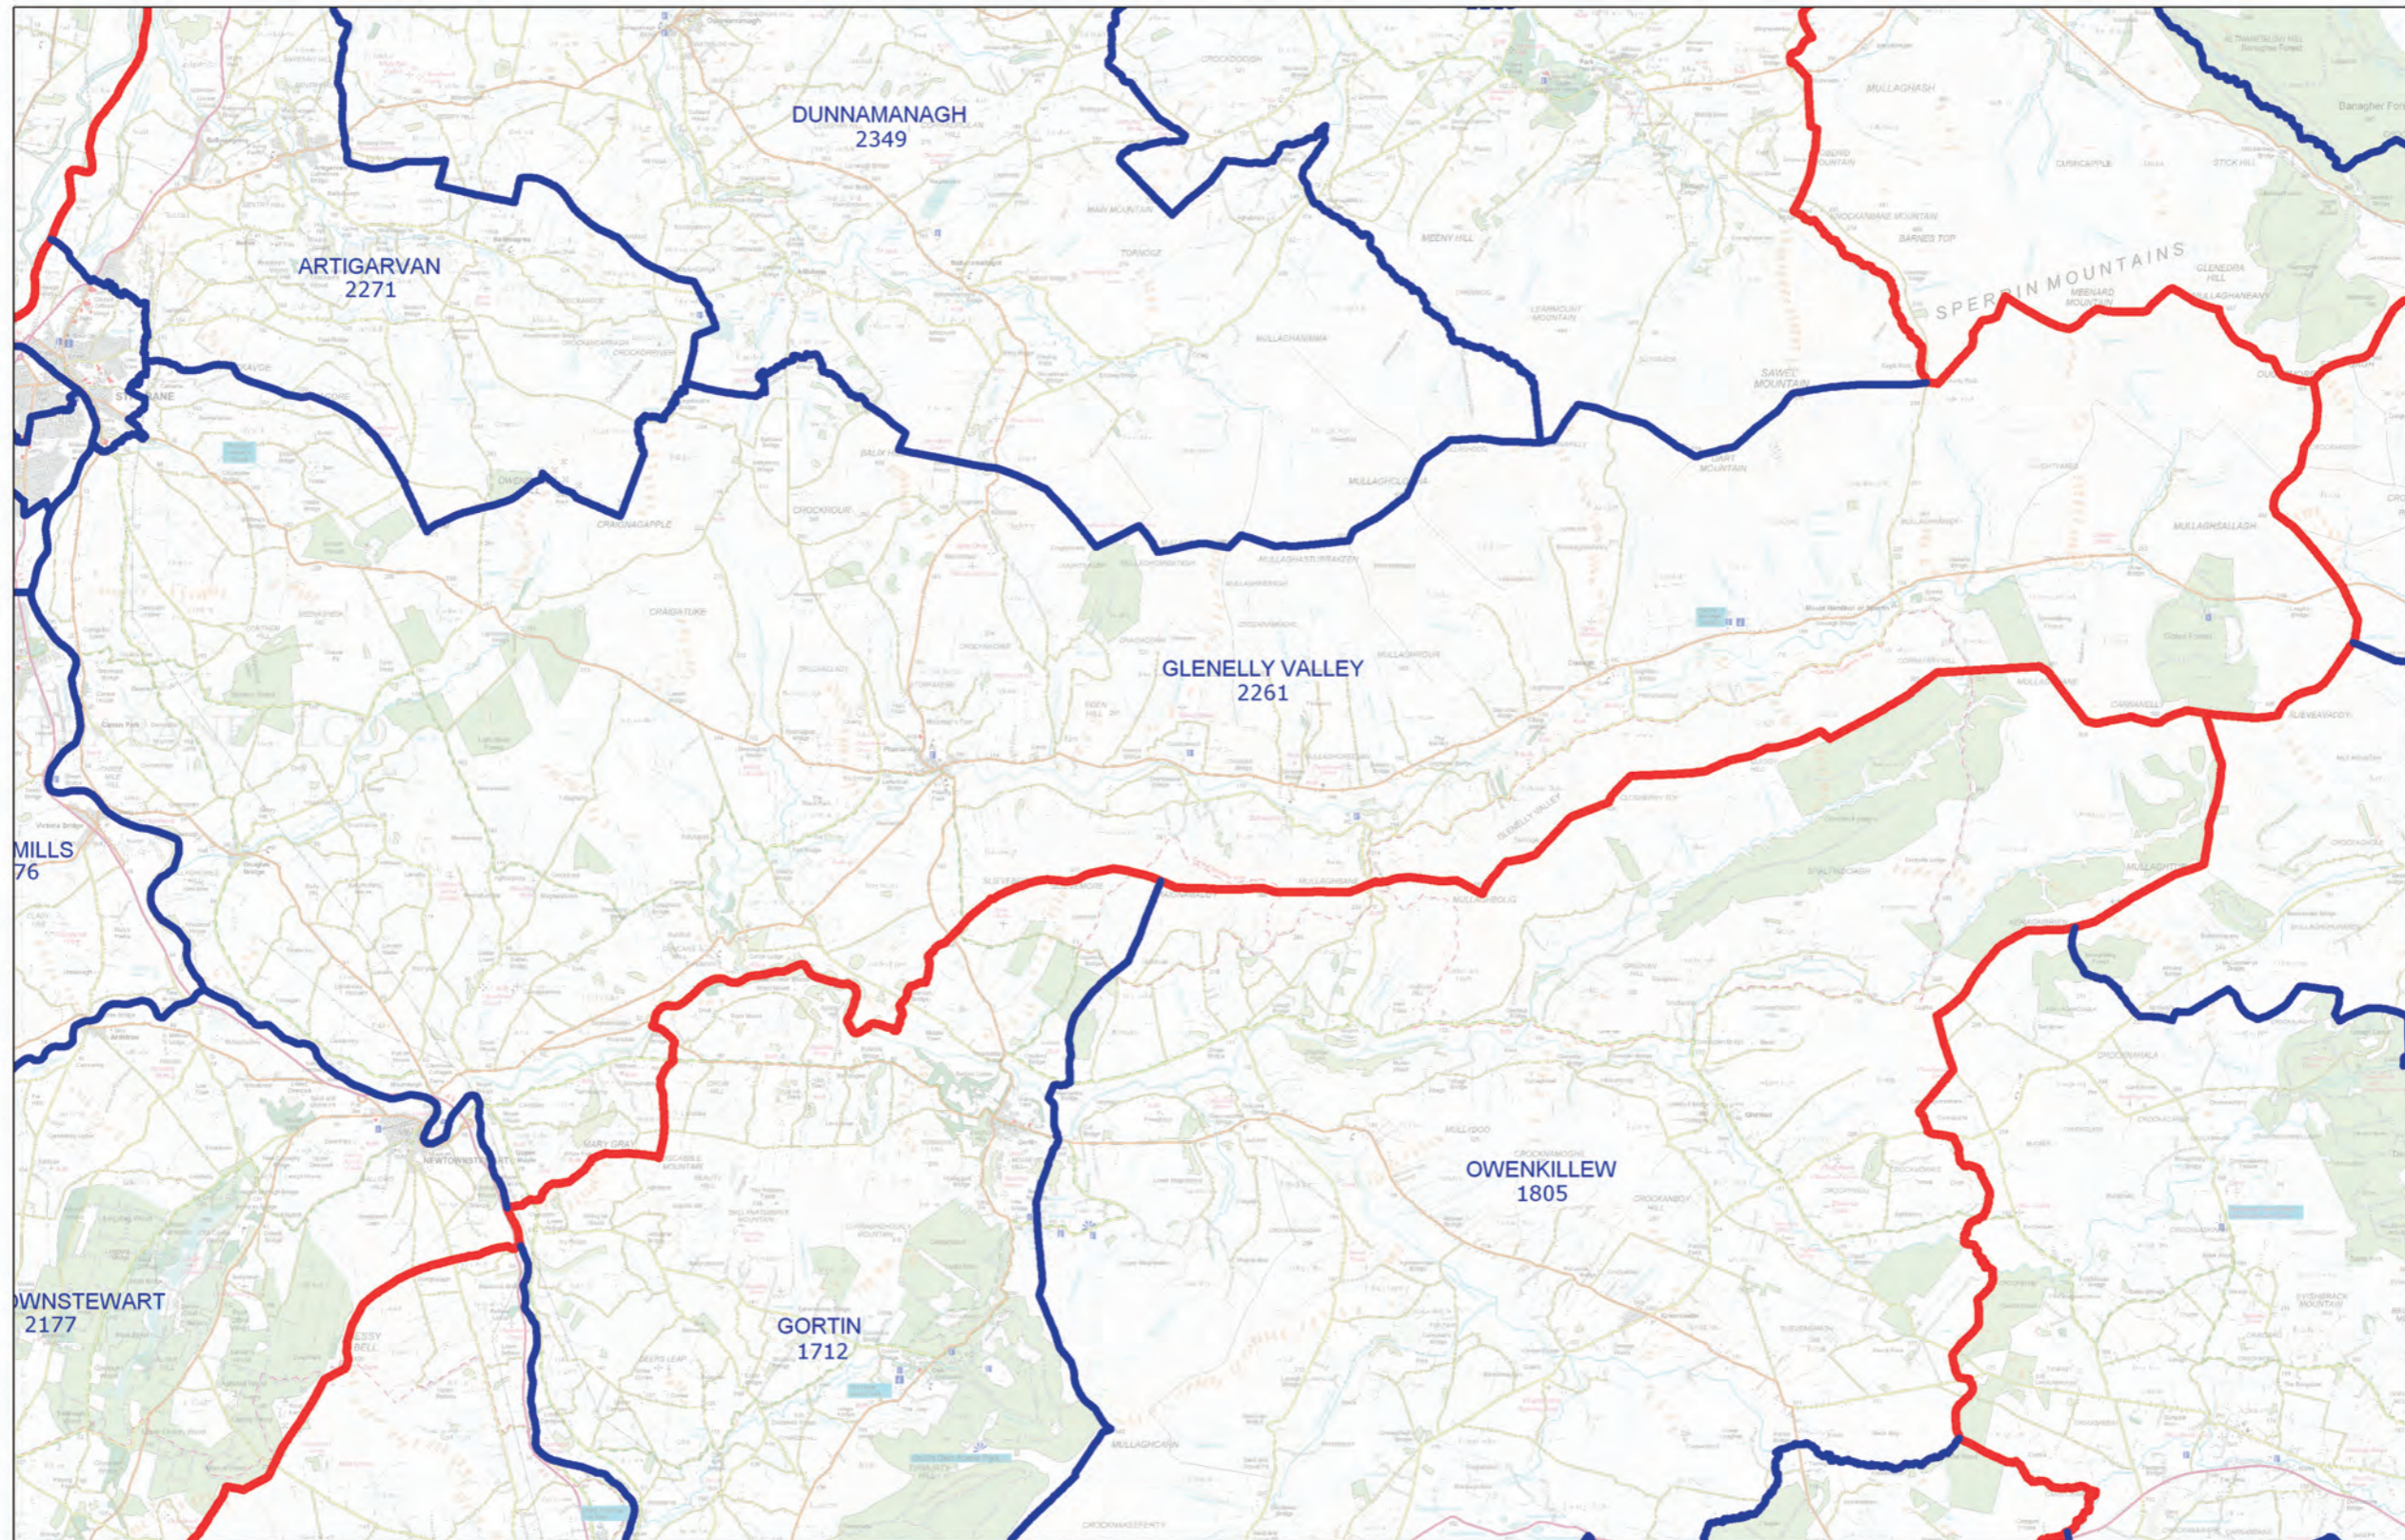

LOCAL GOVERNMENT BOUNDARIES COMMISSIONER FOR NORTHERN IRELAND

This map displays the proposed wards and their electorate totals within Derry City and Strabane District Council.

Web: <http://www.lgbc-ni.org>
E-mail: webmail@lgbc-ni.org

— LOCAL GOVERNMENT DISTRICT
— WARD

Due to the constraints of scale some ward names are not shown.

© Crown Copyright 2008