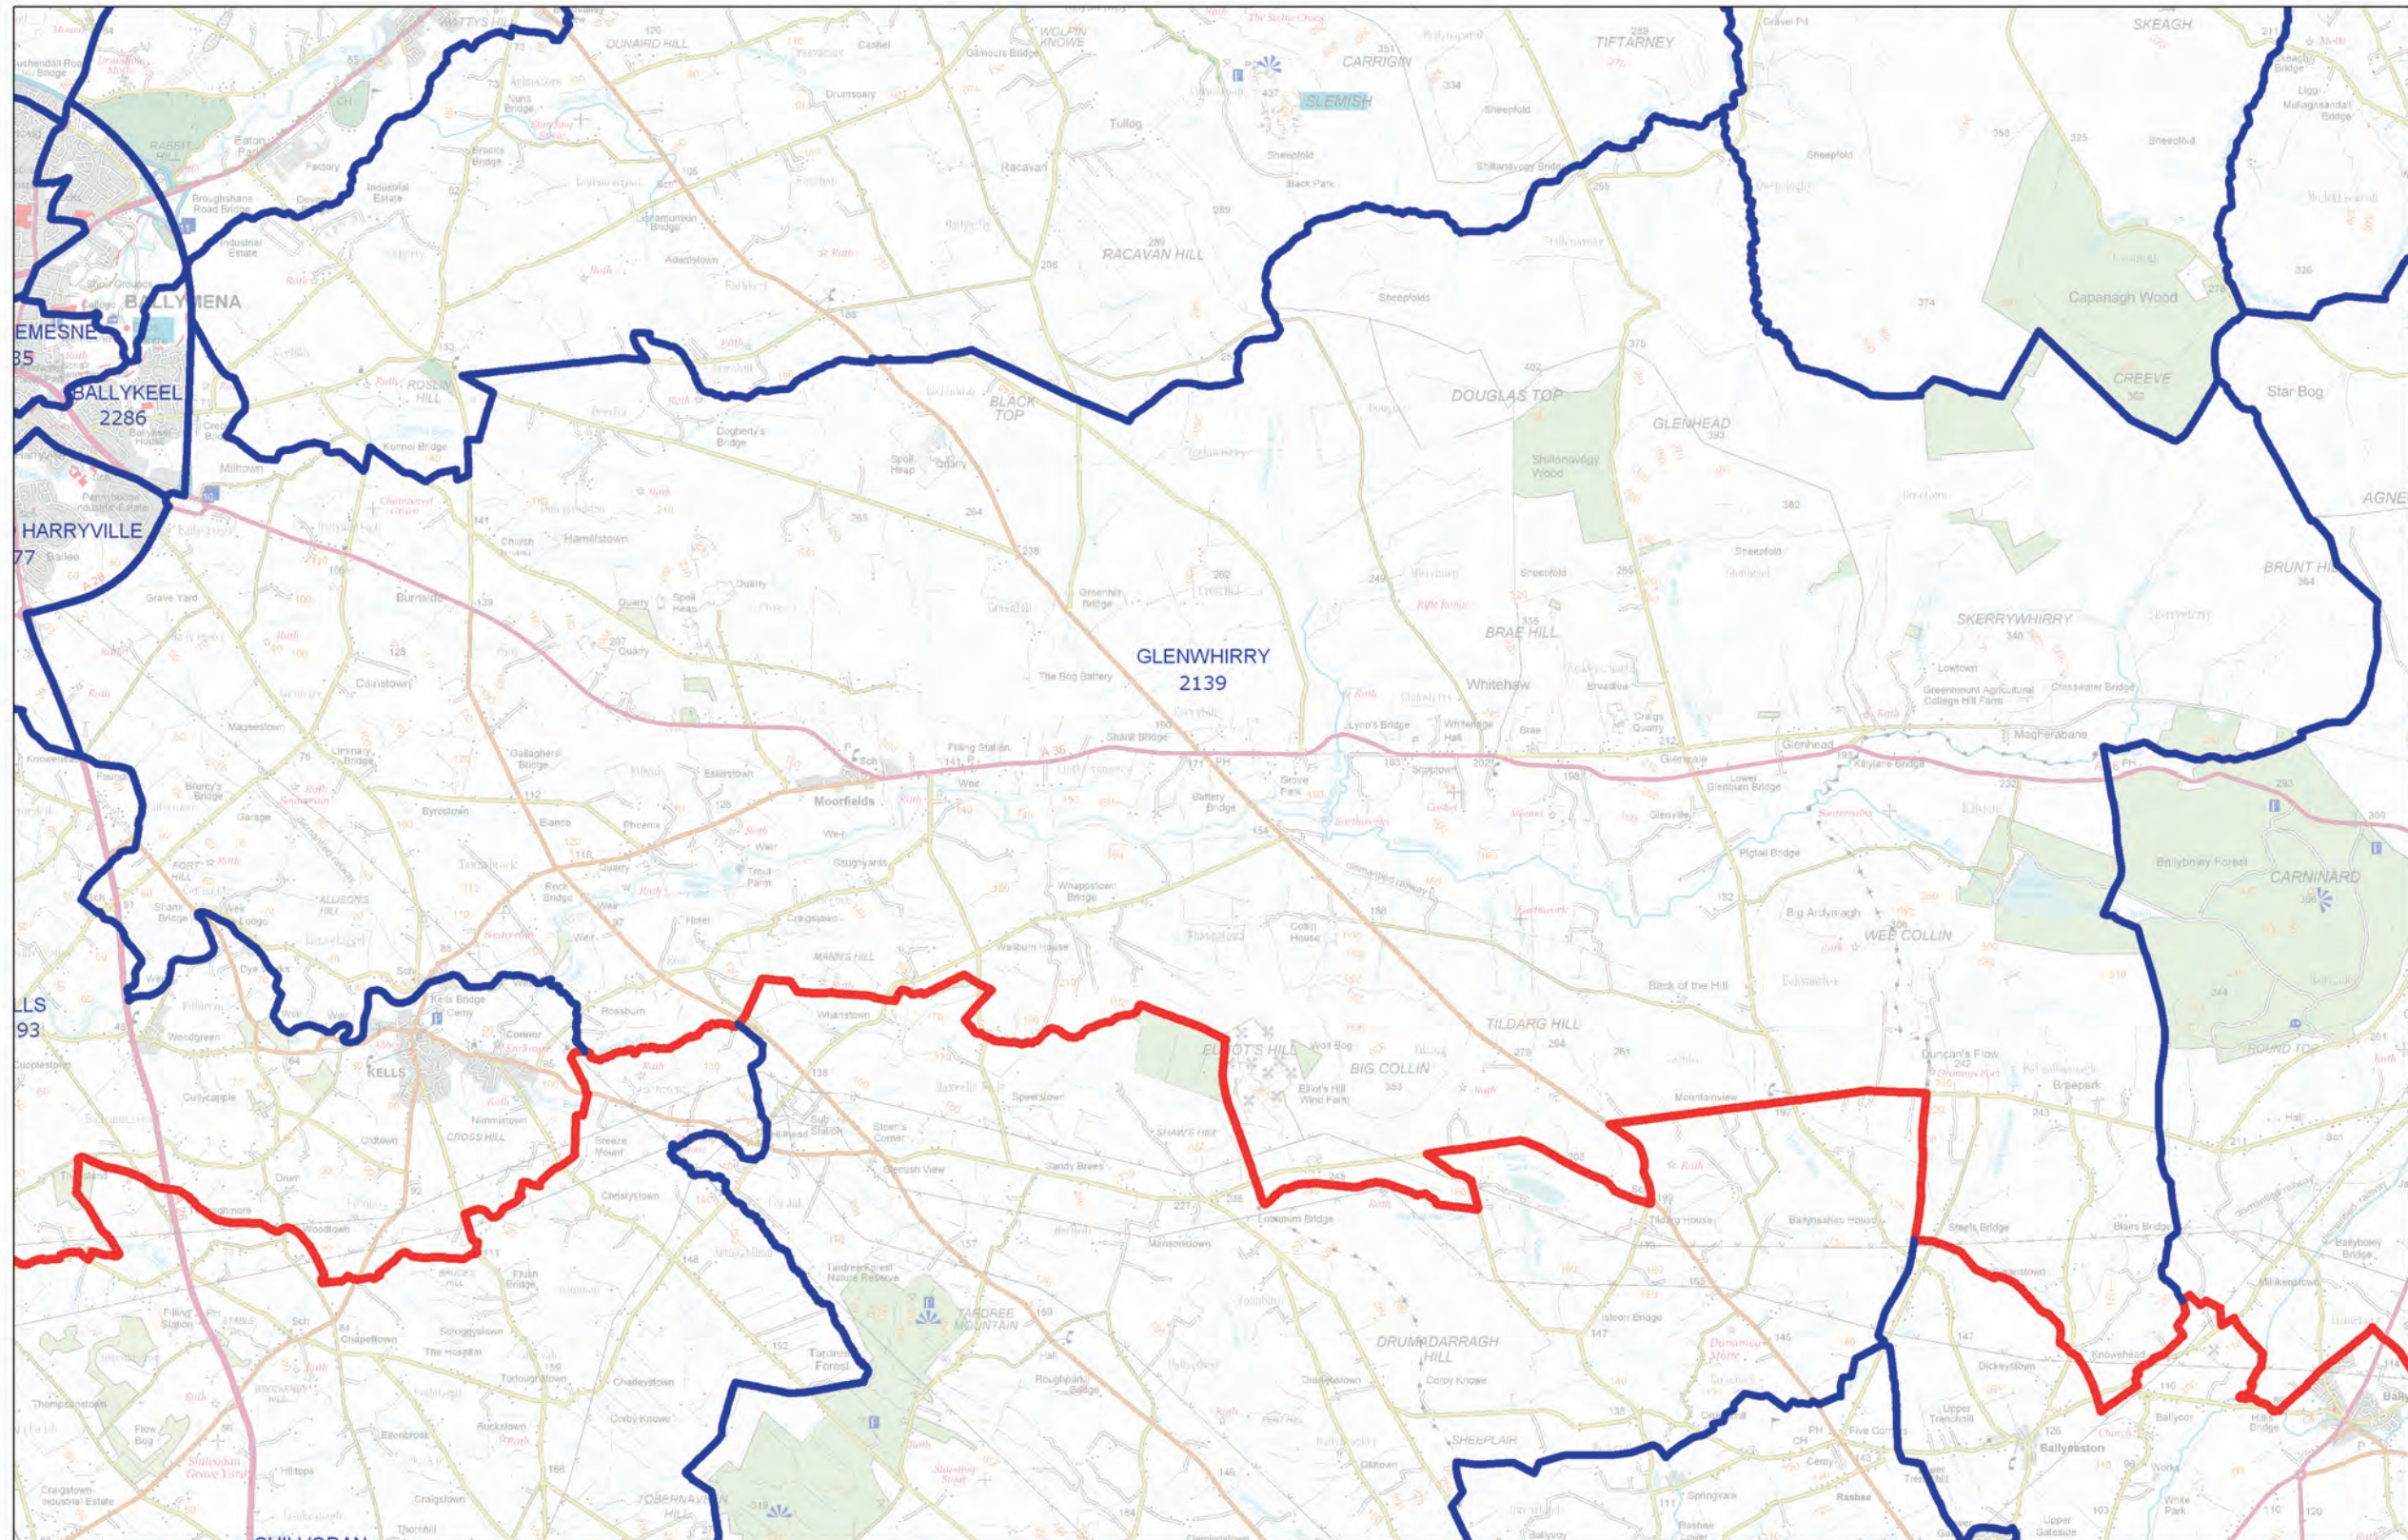

LOCAL GOVERNMENT BOUNDARIES COMMISSIONER FOR NORTHERN IRELAND

This map displays the proposed wards and their electorate totals within Mid Antrim District Council.

Web: <http://www.lgbc-ni.org>
E-mail: webmail@lgbc-ni.org

— LOCAL GOVERNMENT DISTRICT
— WARD

Due to the constraints of scale some ward names are not shown.

© Crown Copyright 2008