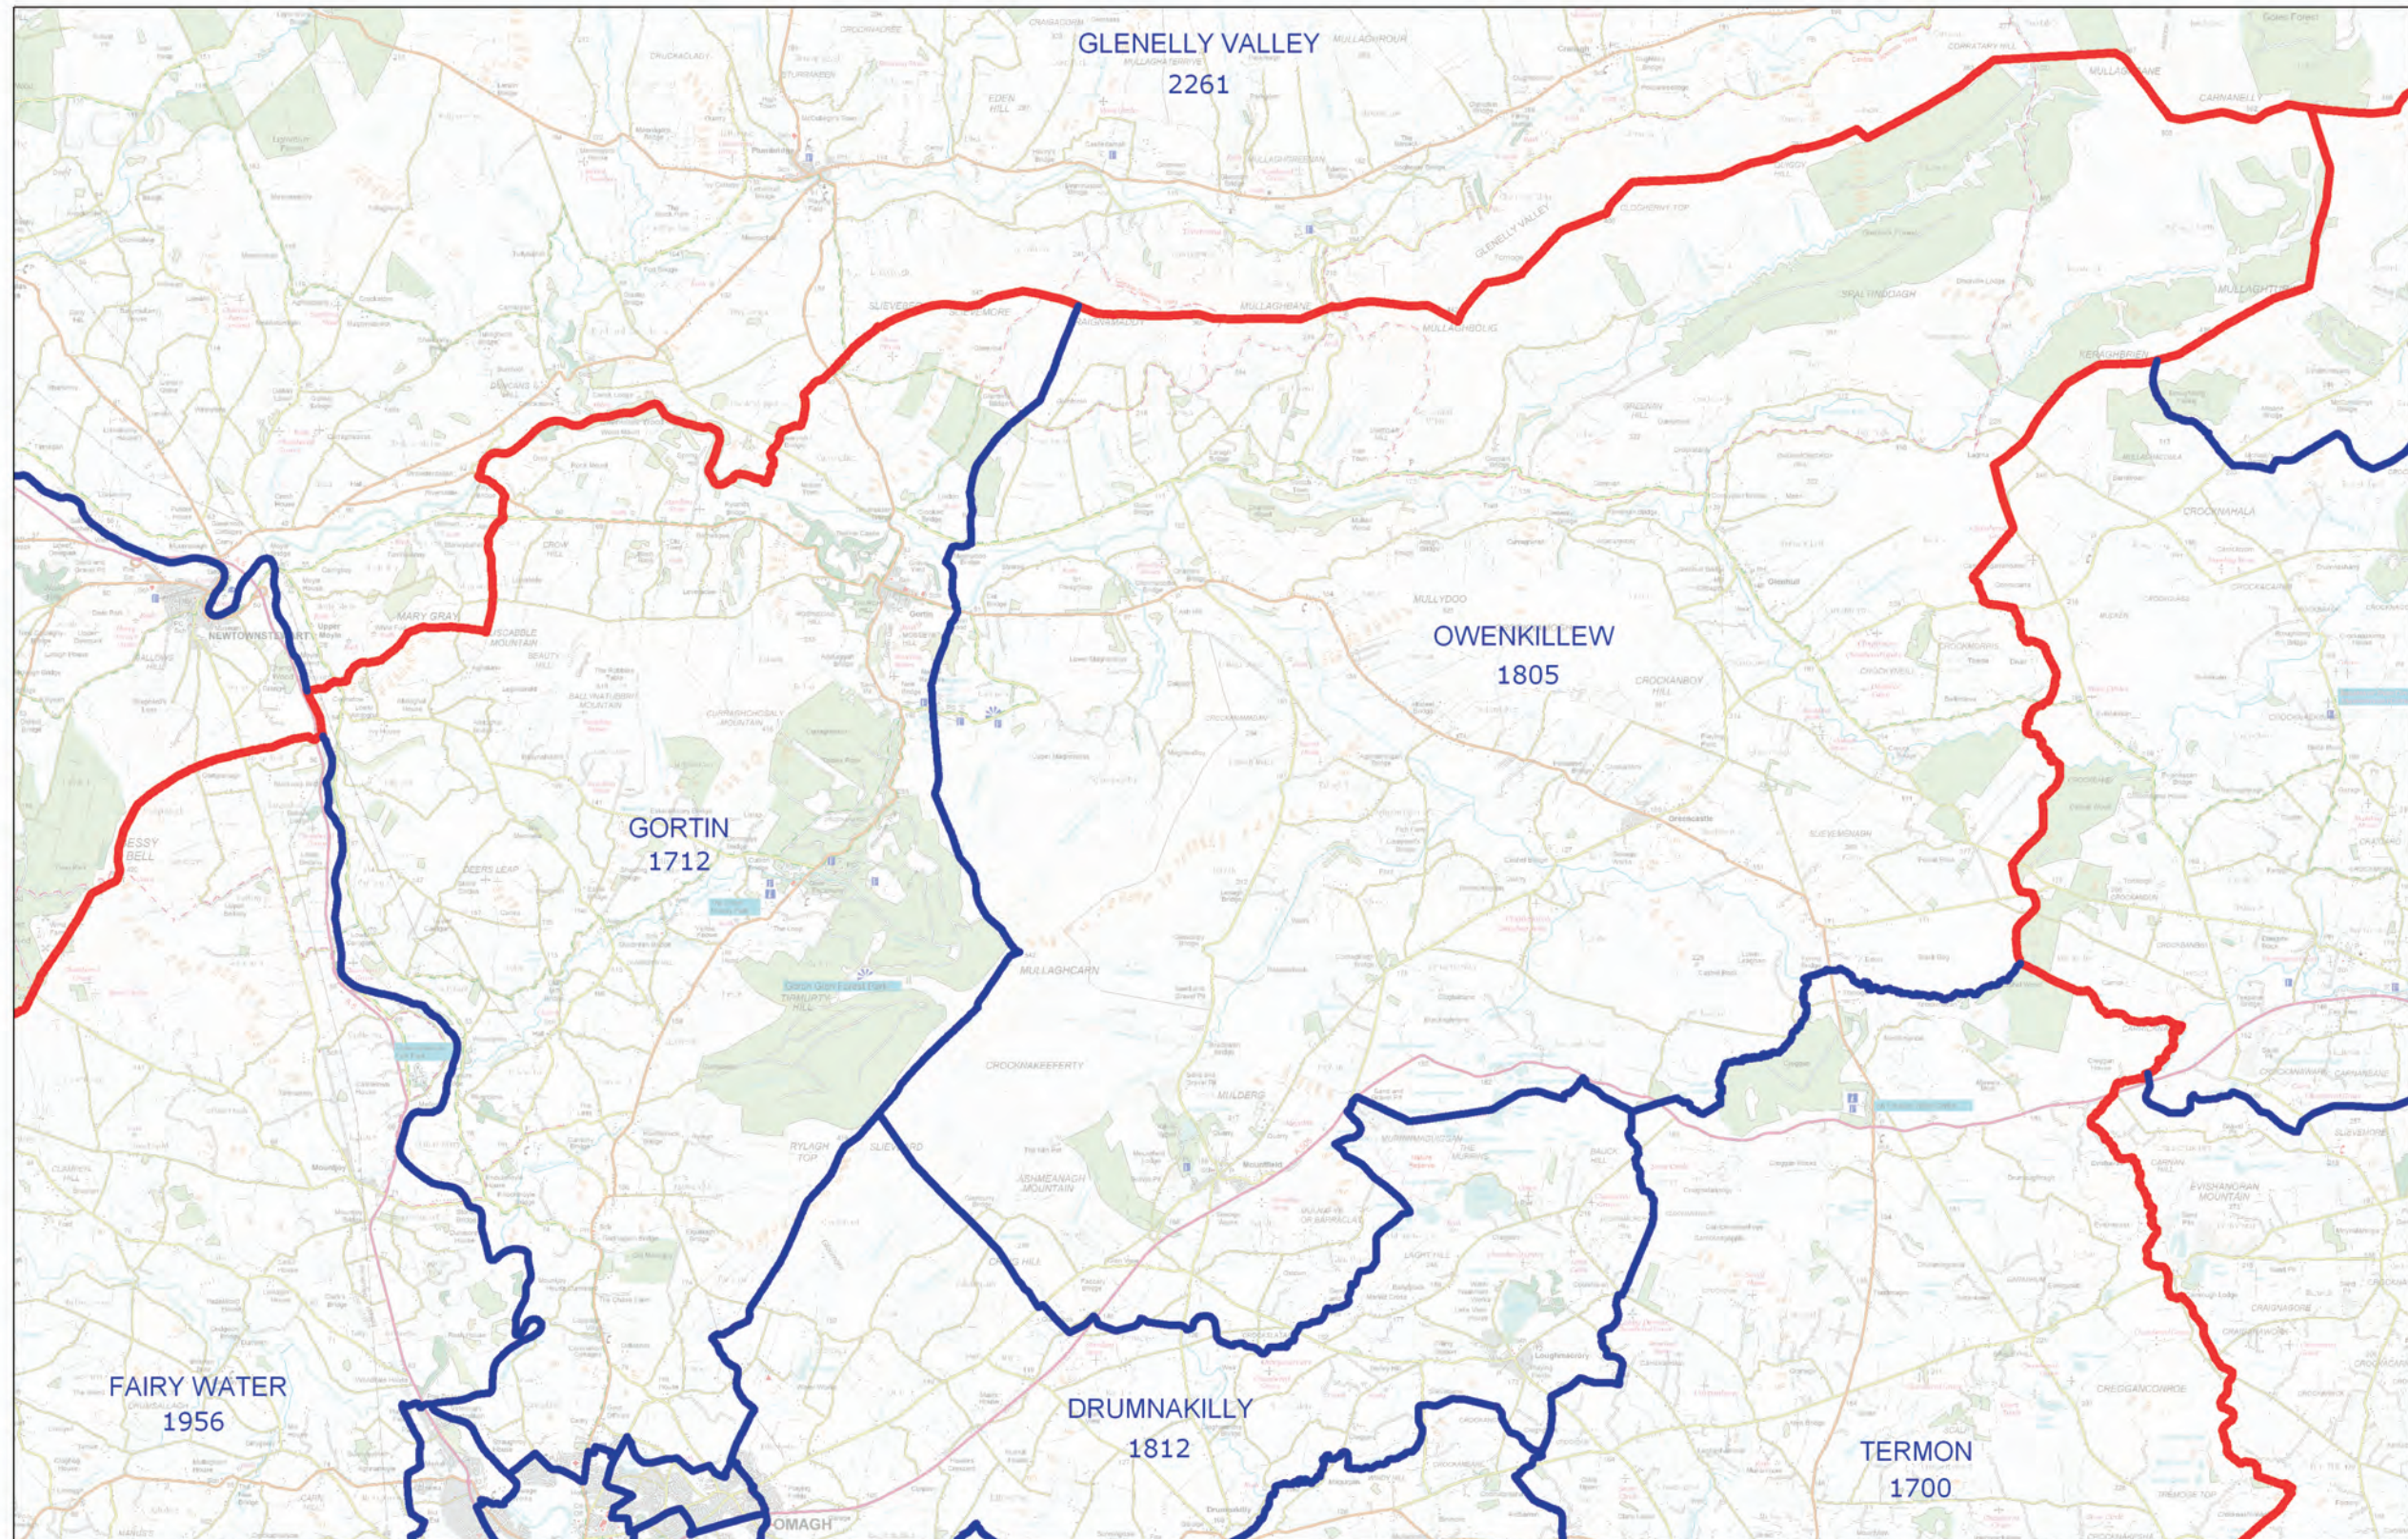

LOCAL GOVERNMENT BOUNDARIES COMMISSIONER FOR NORTHERN IRELAND

This map displays the proposed wards and their electorate totals within Fermanagh and Omagh District Council.

Web: <http://www.lgbc-ni.org>
E-mail: webmail@lgbc-ni.org

— LOCAL GOVERNMENT DISTRICT
— WARD

Due to the constraints of scale some ward names are not shown.

© Crown Copyright 2008