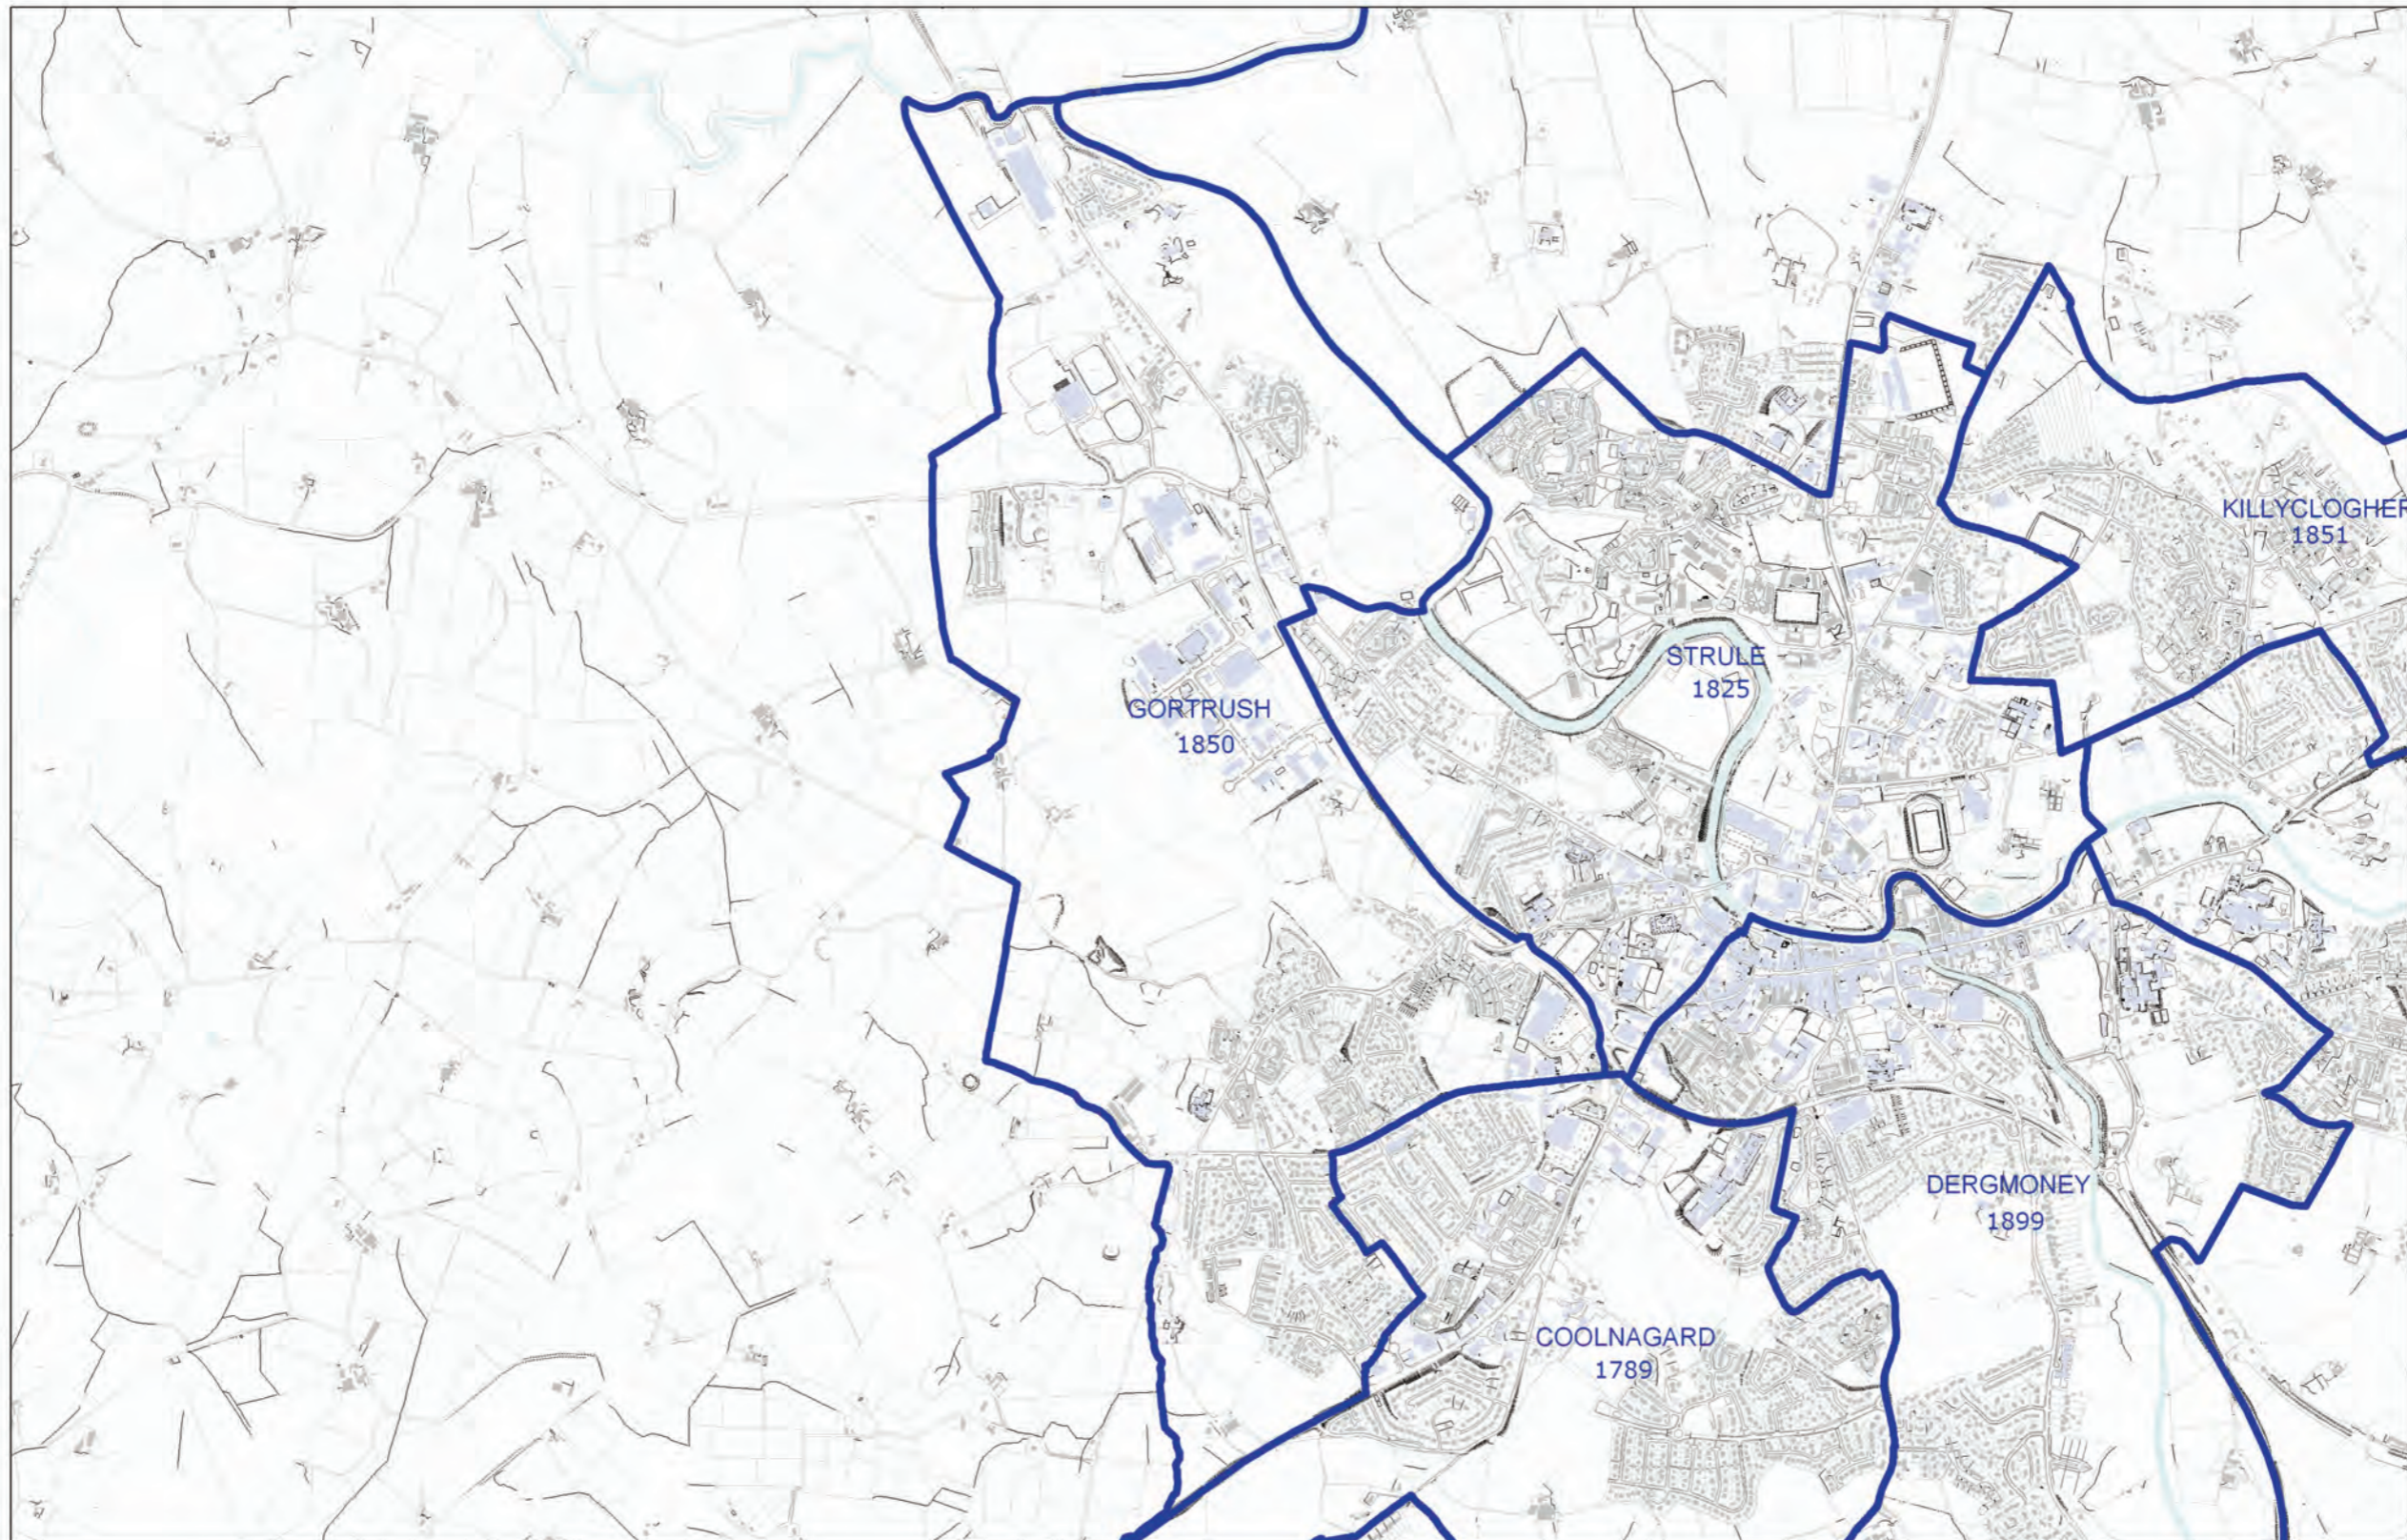

LOCAL GOVERNMENT BOUNDARIES COMMISSIONER FOR NORTHERN IRELAND

This map displays the proposed wards and their electorate totals within Fermanagh and Omagh District Council.

Web: <http://www.lgbc-ni.org>
E-mail: webmail@lgbc-ni.org

— LOCAL GOVERNMENT DISTRICT
— WARD

Due to the constraints of scale some ward names are not shown.

© Crown Copyright 2008