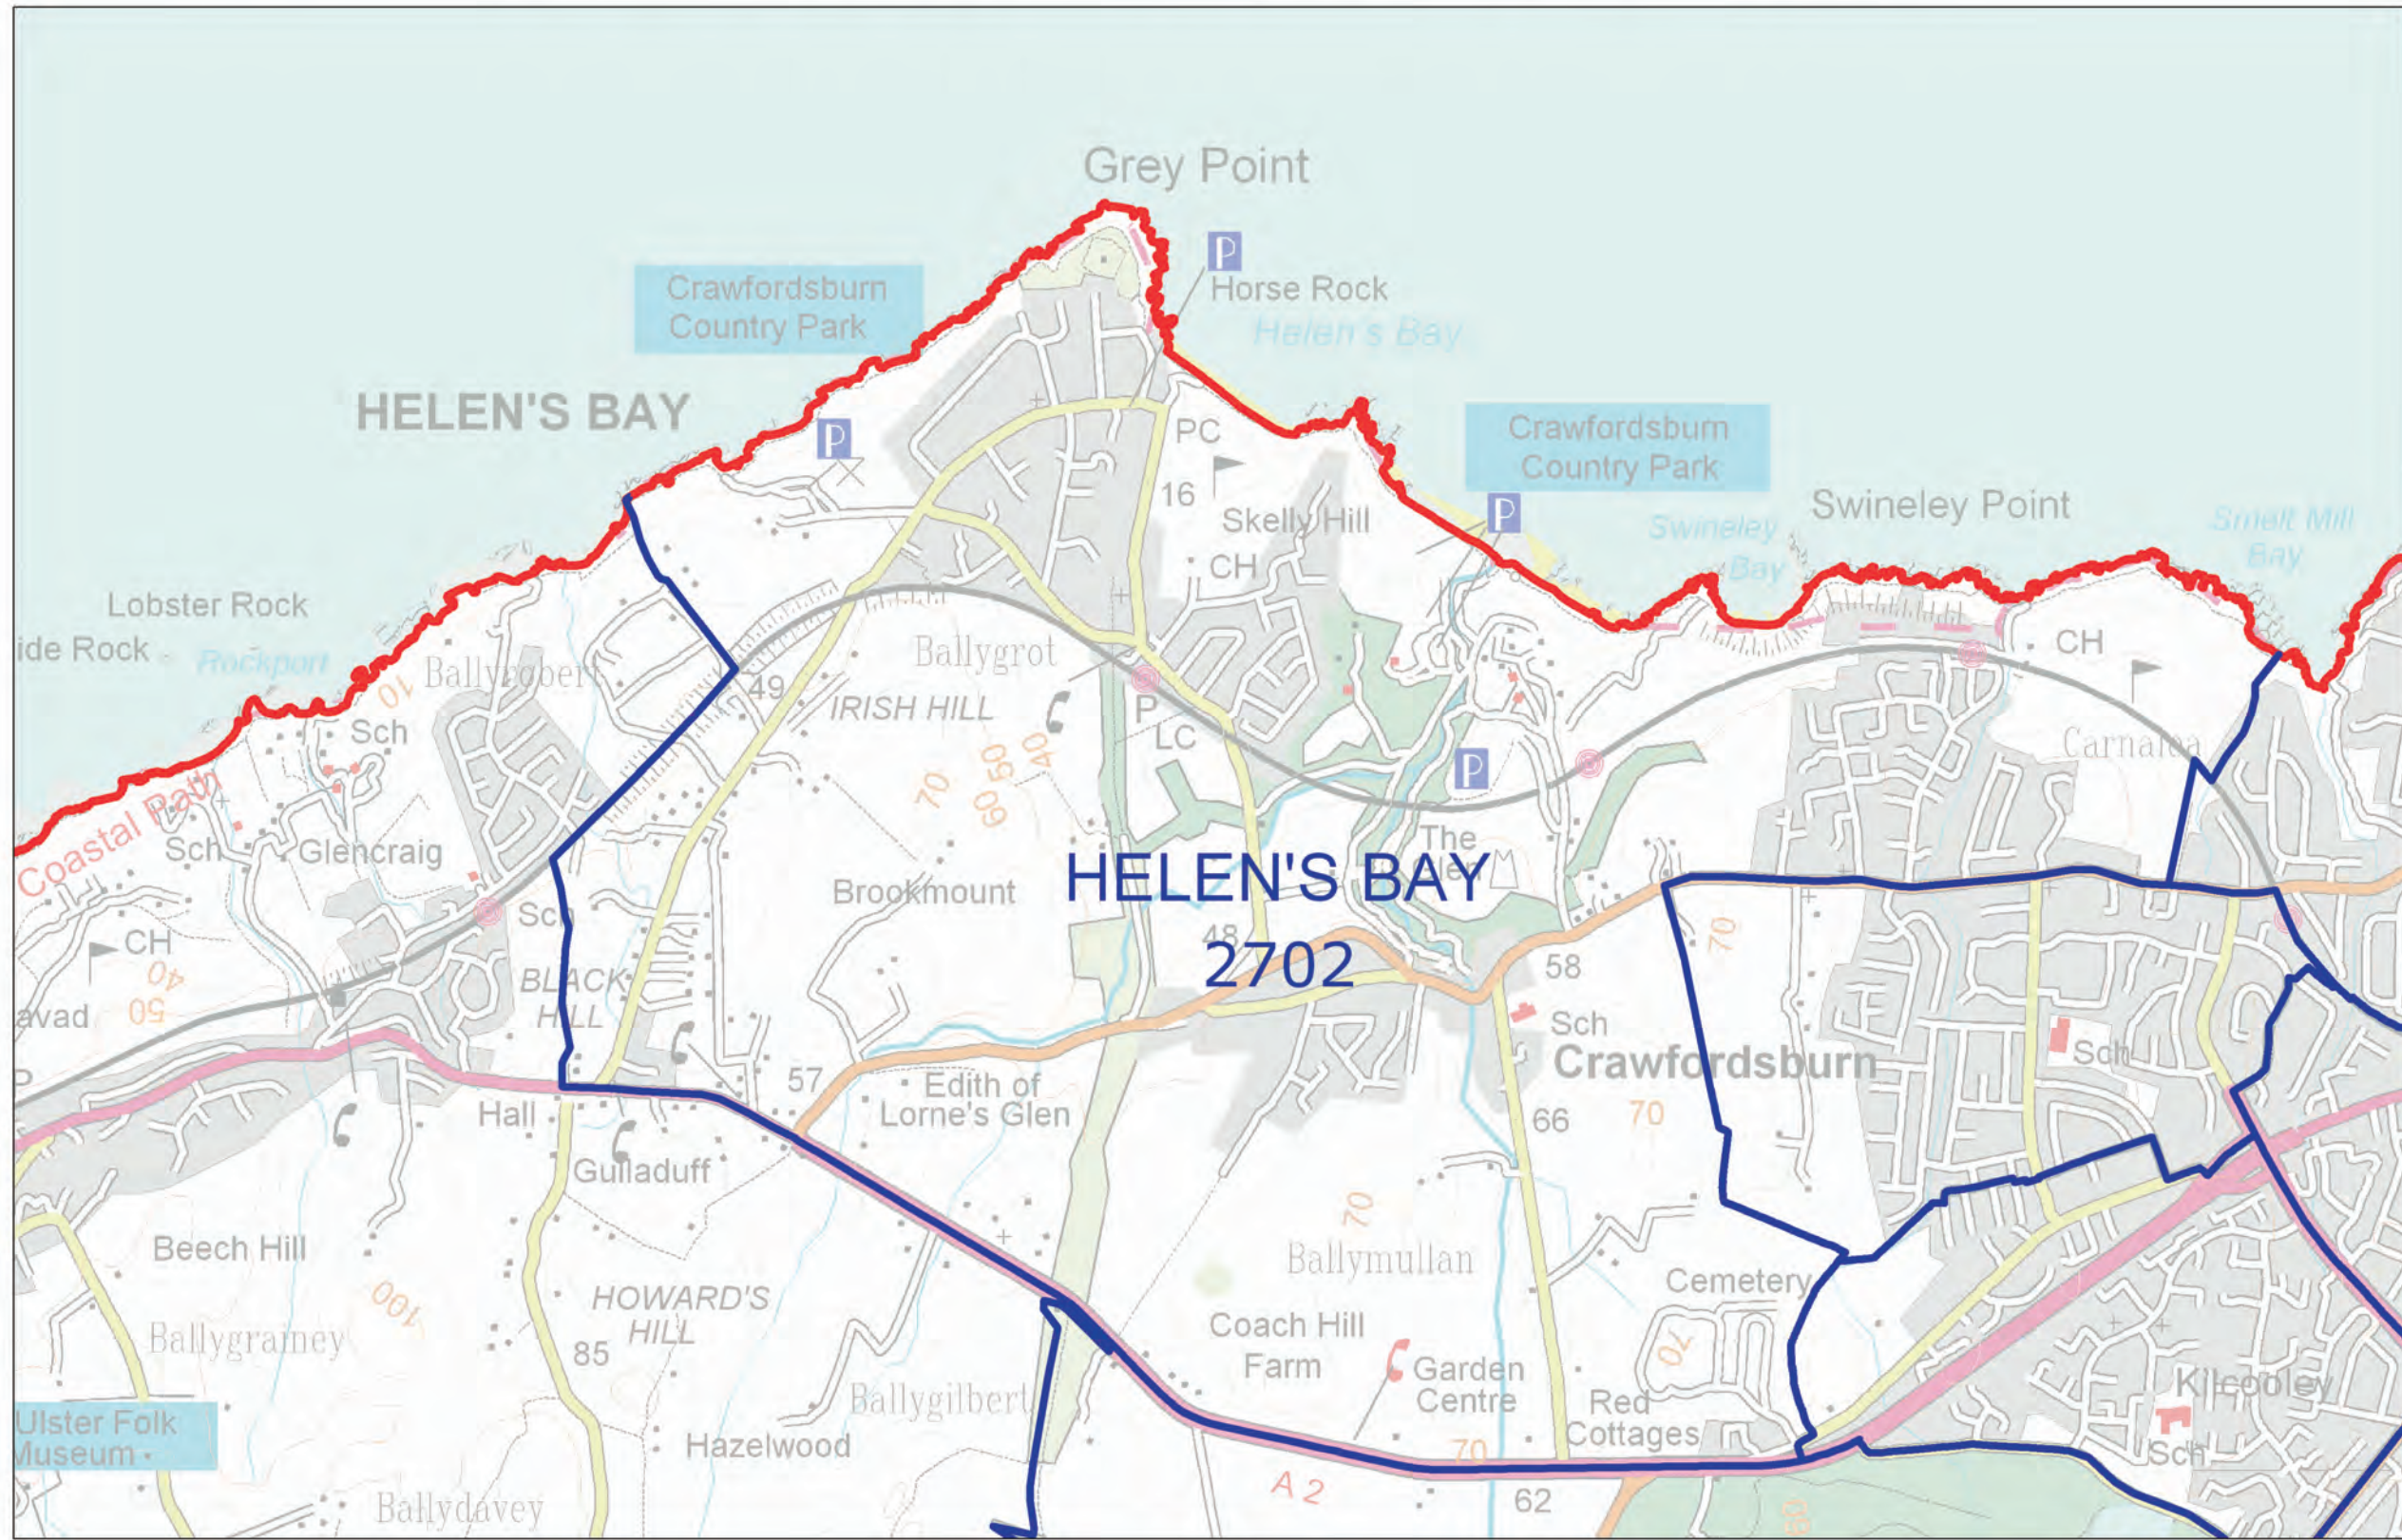

## LOCAL GOVERNMENT BOUNDARIES COMMISSIONER FOR NORTHERN IRELAND

This map displays the proposed wards and their electorate totals within Belfast City Council.

Web: <http://www.lgbc-ni.org>  
E-mail: [webmail@lgbc-ni.org](mailto:webmail@lgbc-ni.org)

— LOCAL GOVERNMENT DISTRICT  
— WARD

Due to the constraints of scale some ward names are not shown.

© Crown Copyright 2008