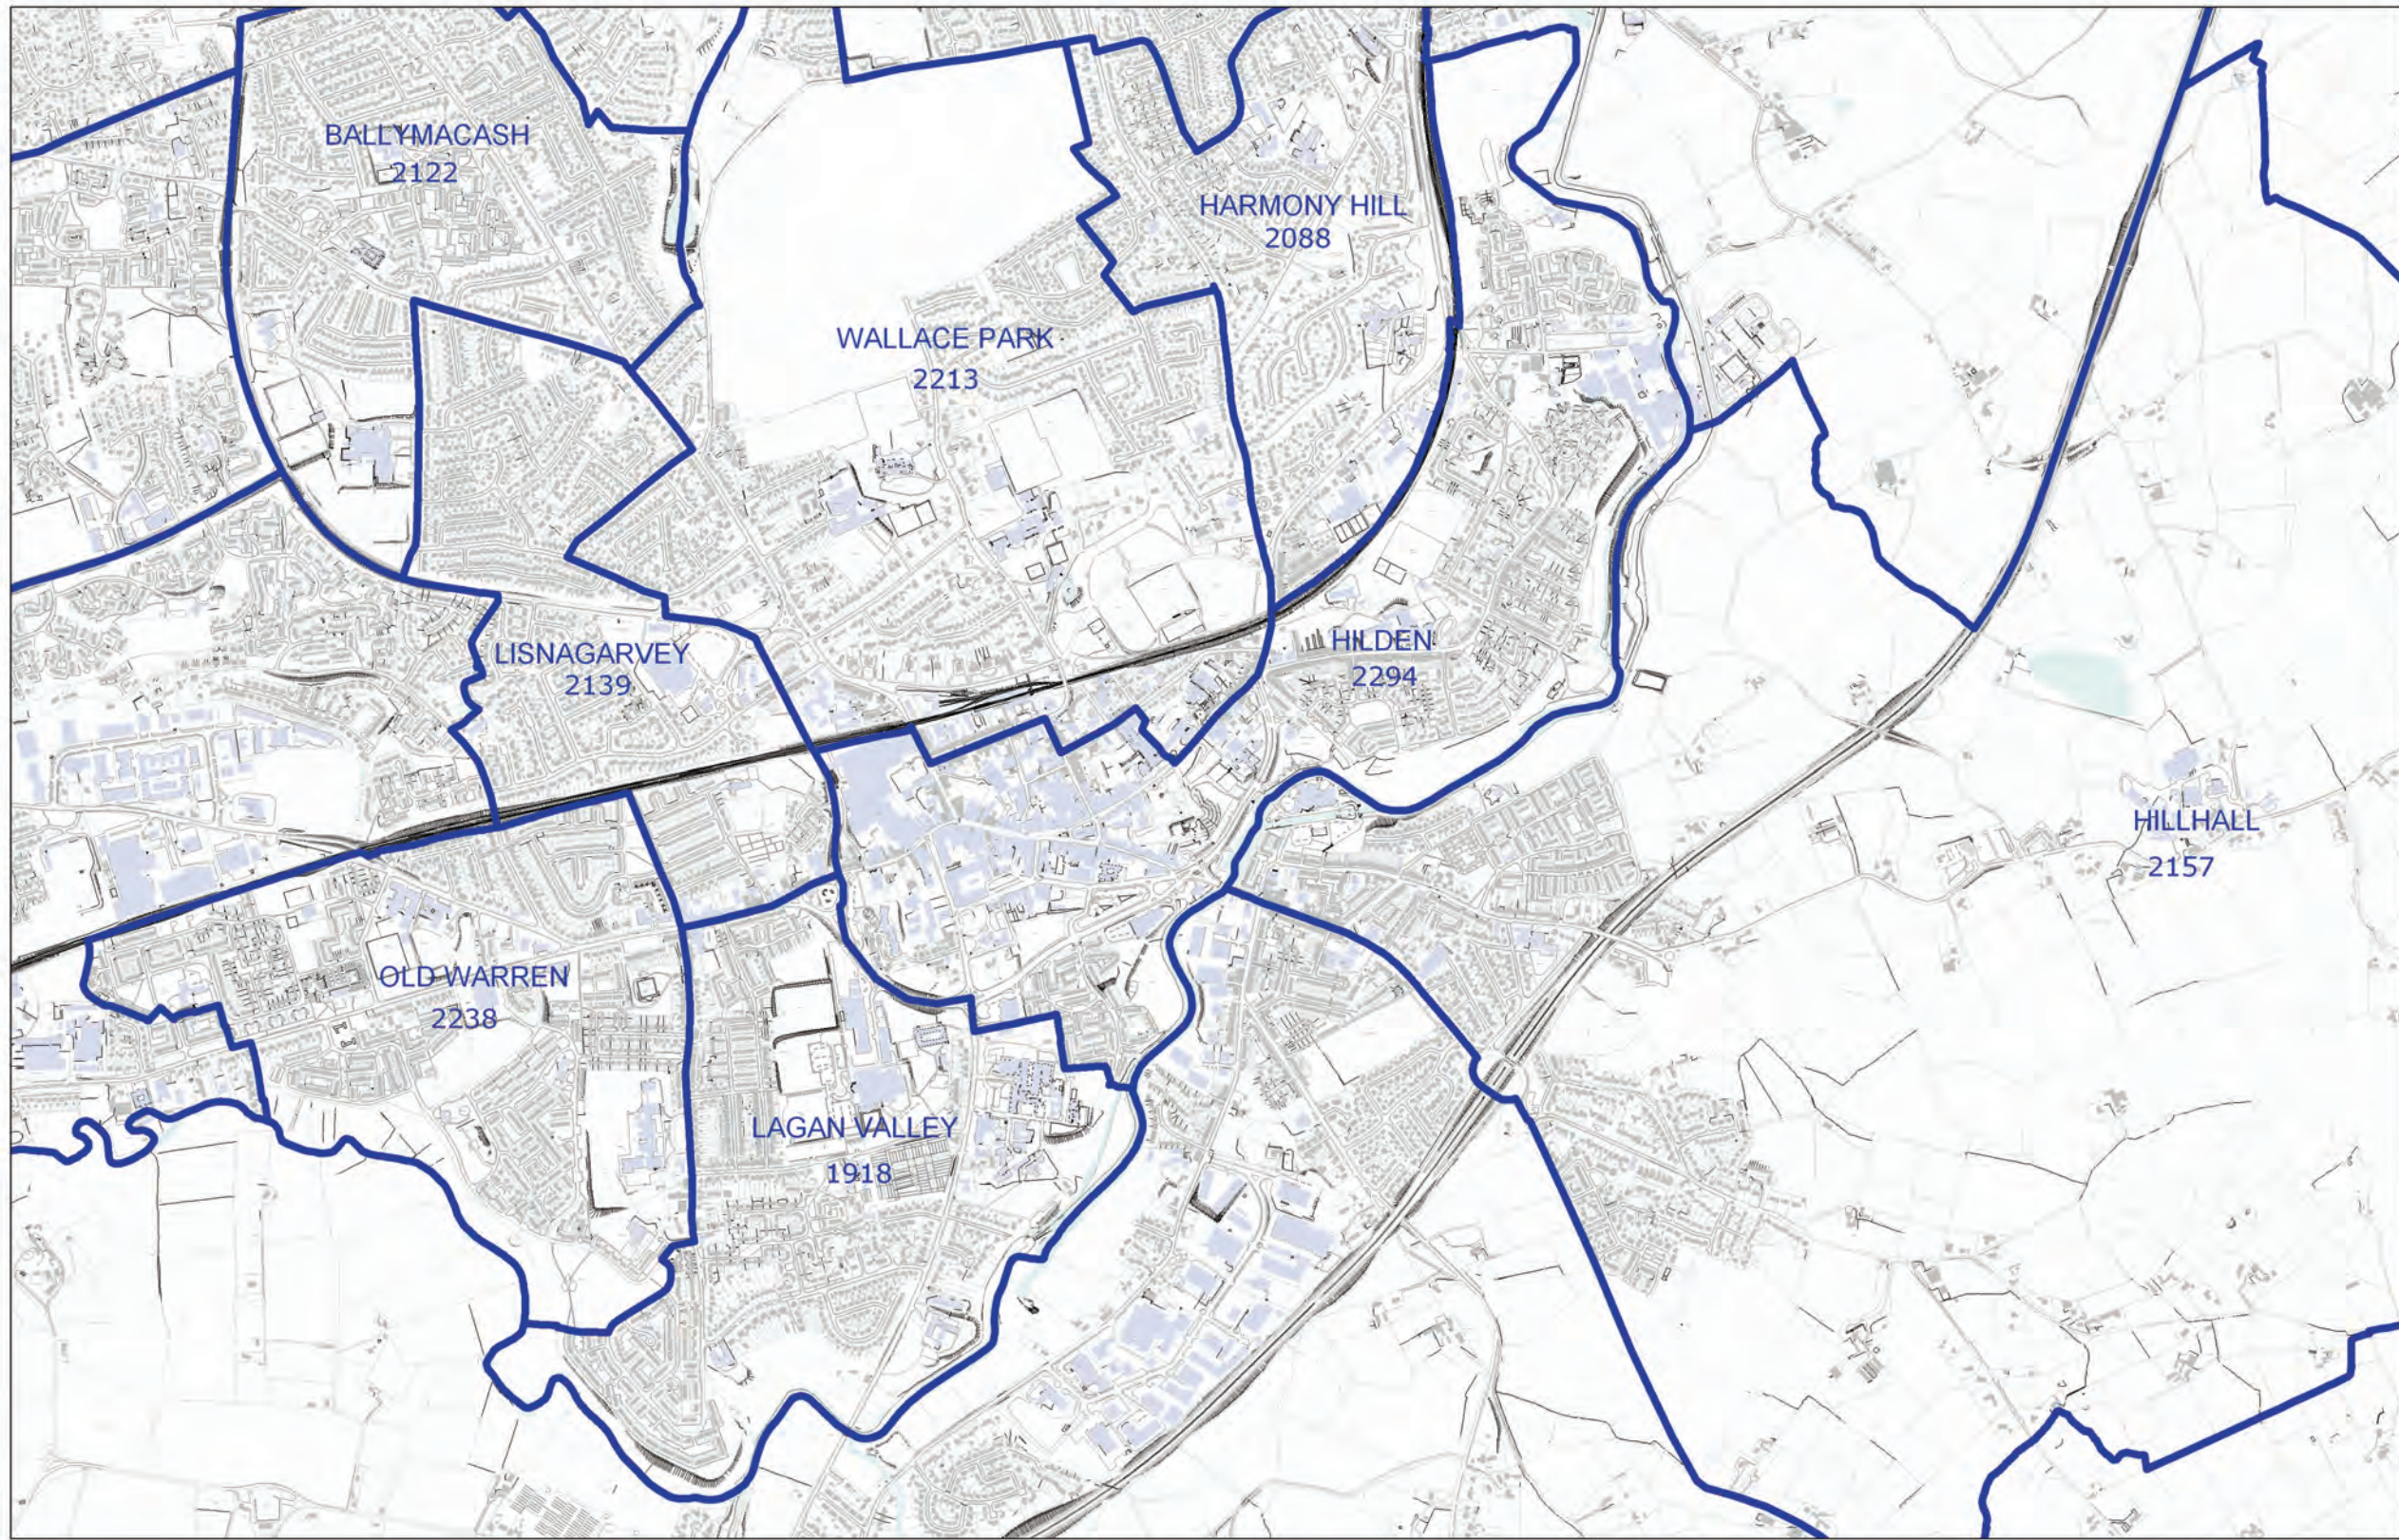

LOCAL GOVERNMENT BOUNDARIES COMMISSIONER FOR NORTHERN IRELAND

This map displays the proposed wards and their electorate totals within Lisburn City and Castlereagh District Council.

Web: <http://www.lgbc-ni.org>
E-mail: webmail@lgbc-ni.org

— LOCAL GOVERNMENT DISTRICT
— WARD

Due to the constraints of scale some ward names are not shown.

© Crown Copyright 2008