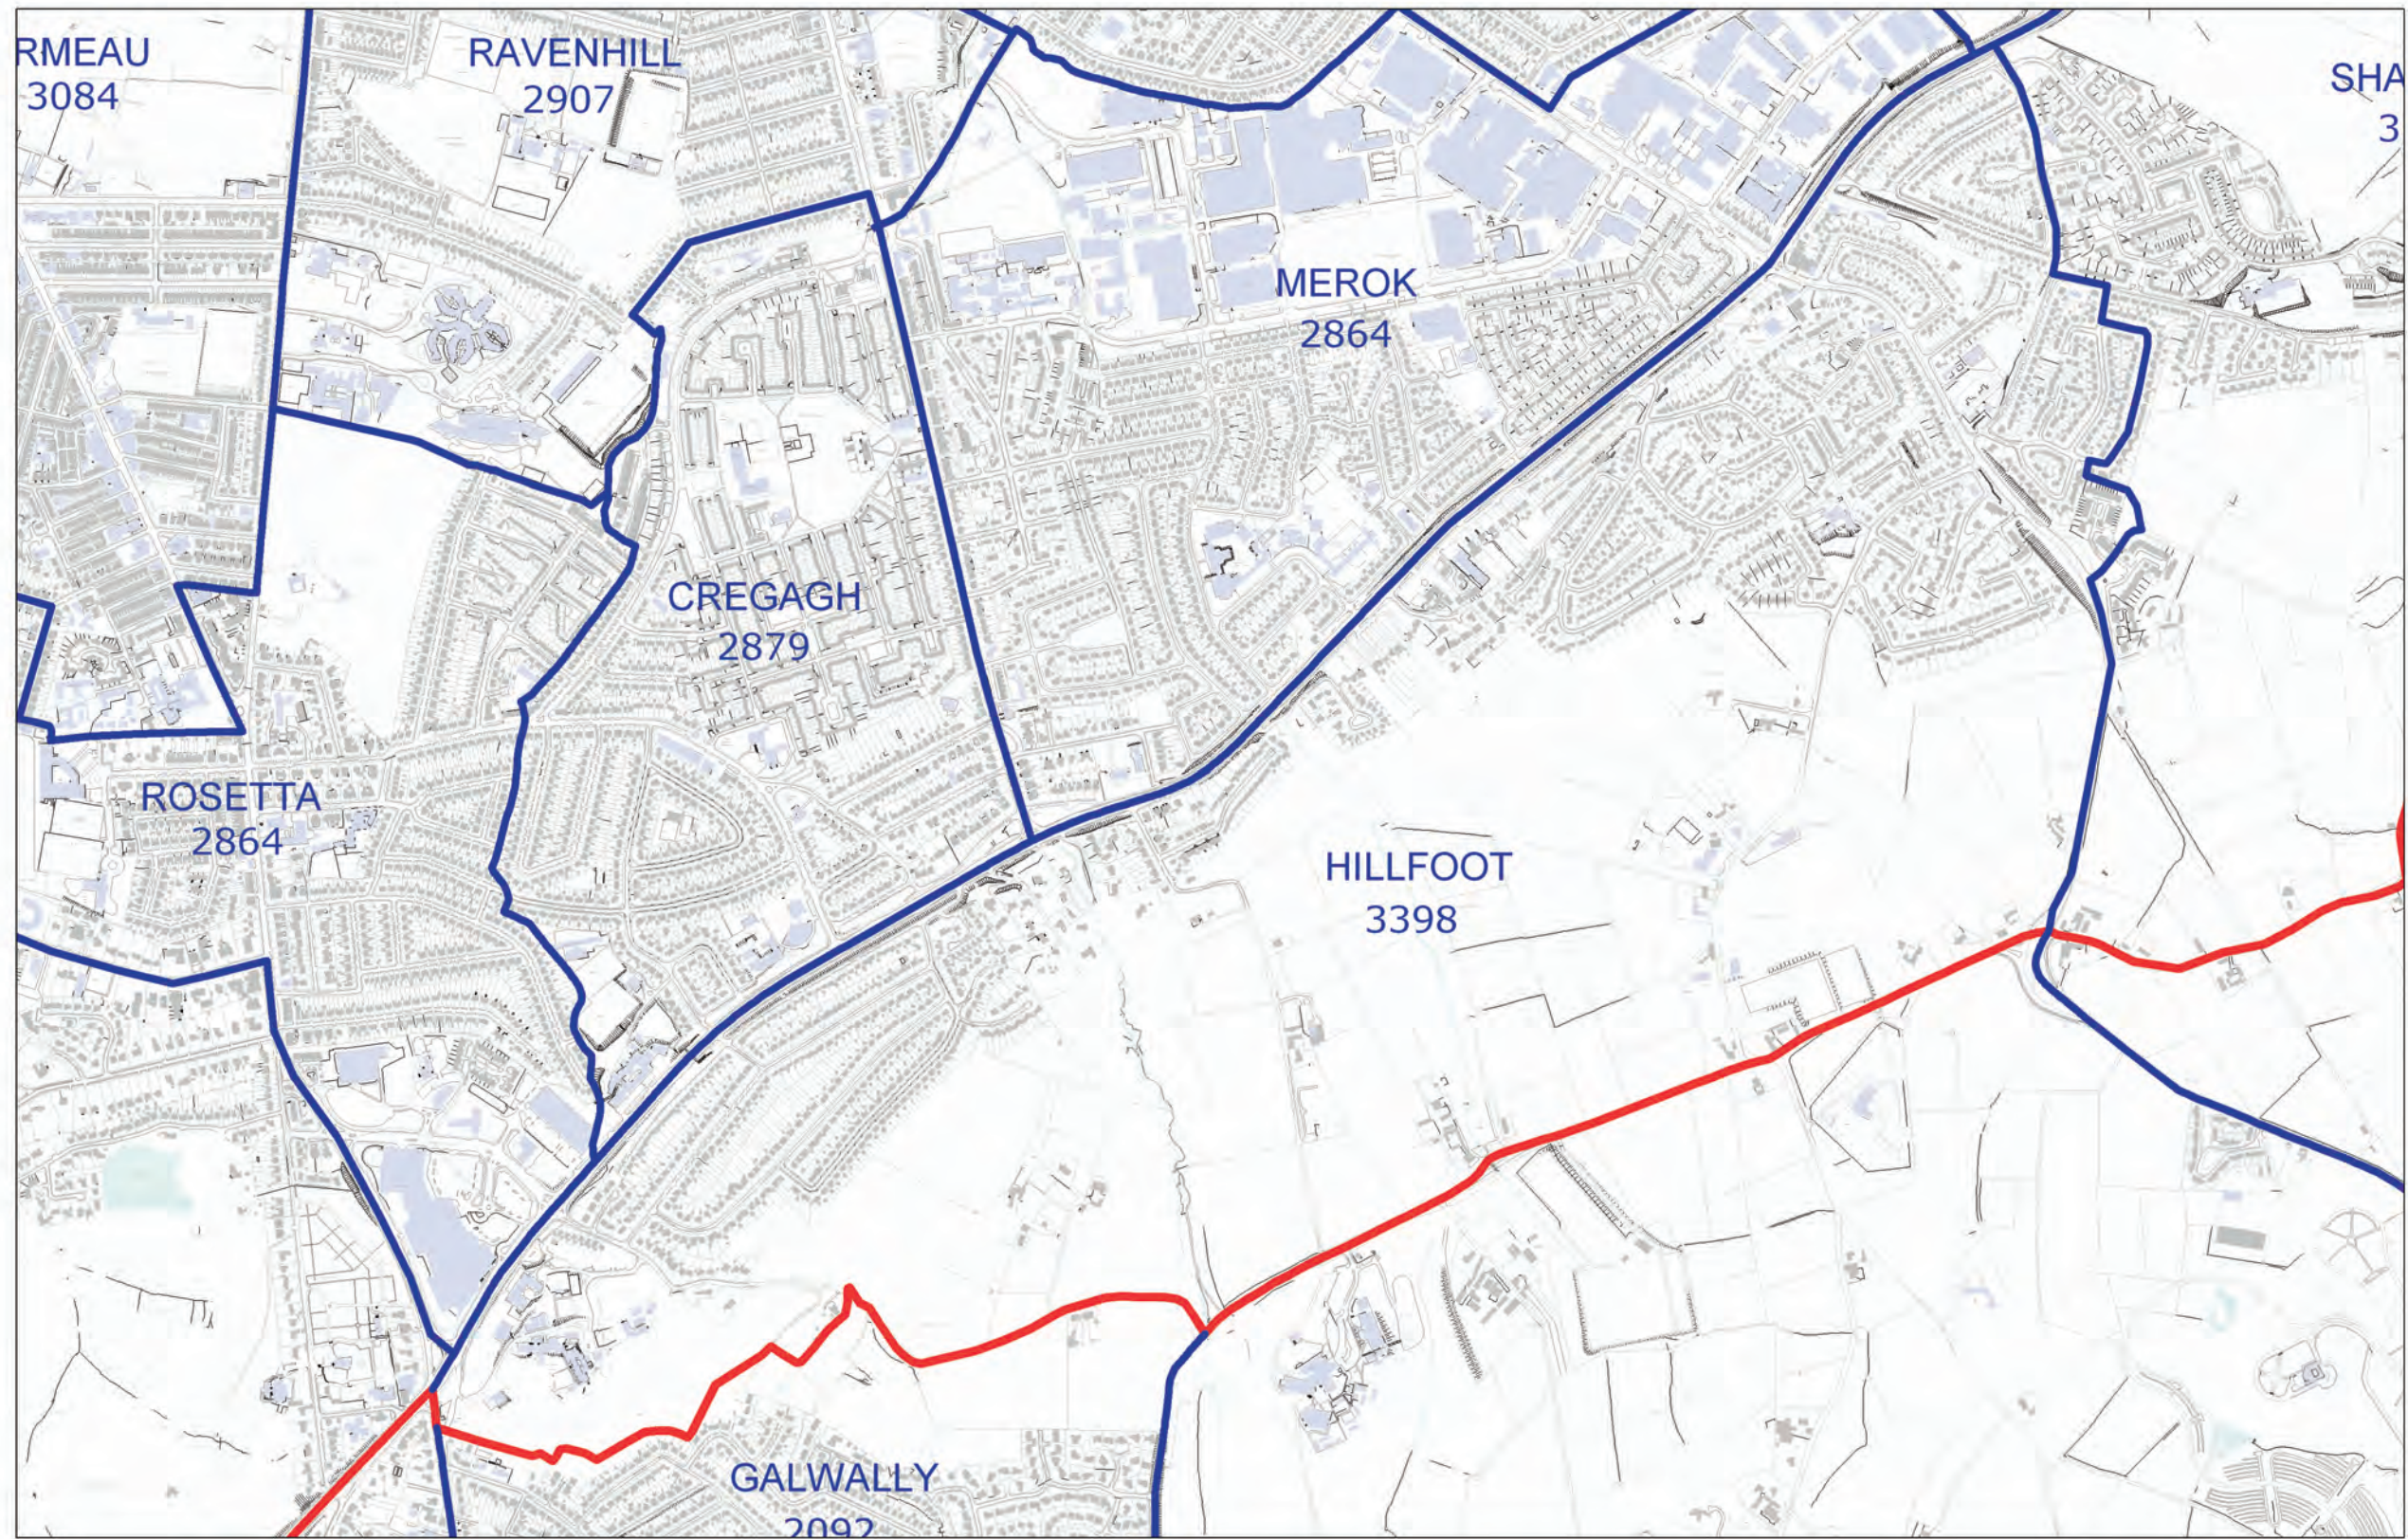

LOCAL GOVERNMENT BOUNDARIES COMMISSIONER FOR NORTHERN IRELAND

This map displays the proposed wards and their electorate totals within Belfast City Council.

Web: <http://www.lgbc-ni.org>
E-mail: webmail@lgbc-ni.org

— LOCAL GOVERNMENT DISTRICT
— WARD

Due to the constraints of scale some ward names are not shown.

© Crown Copyright 2008