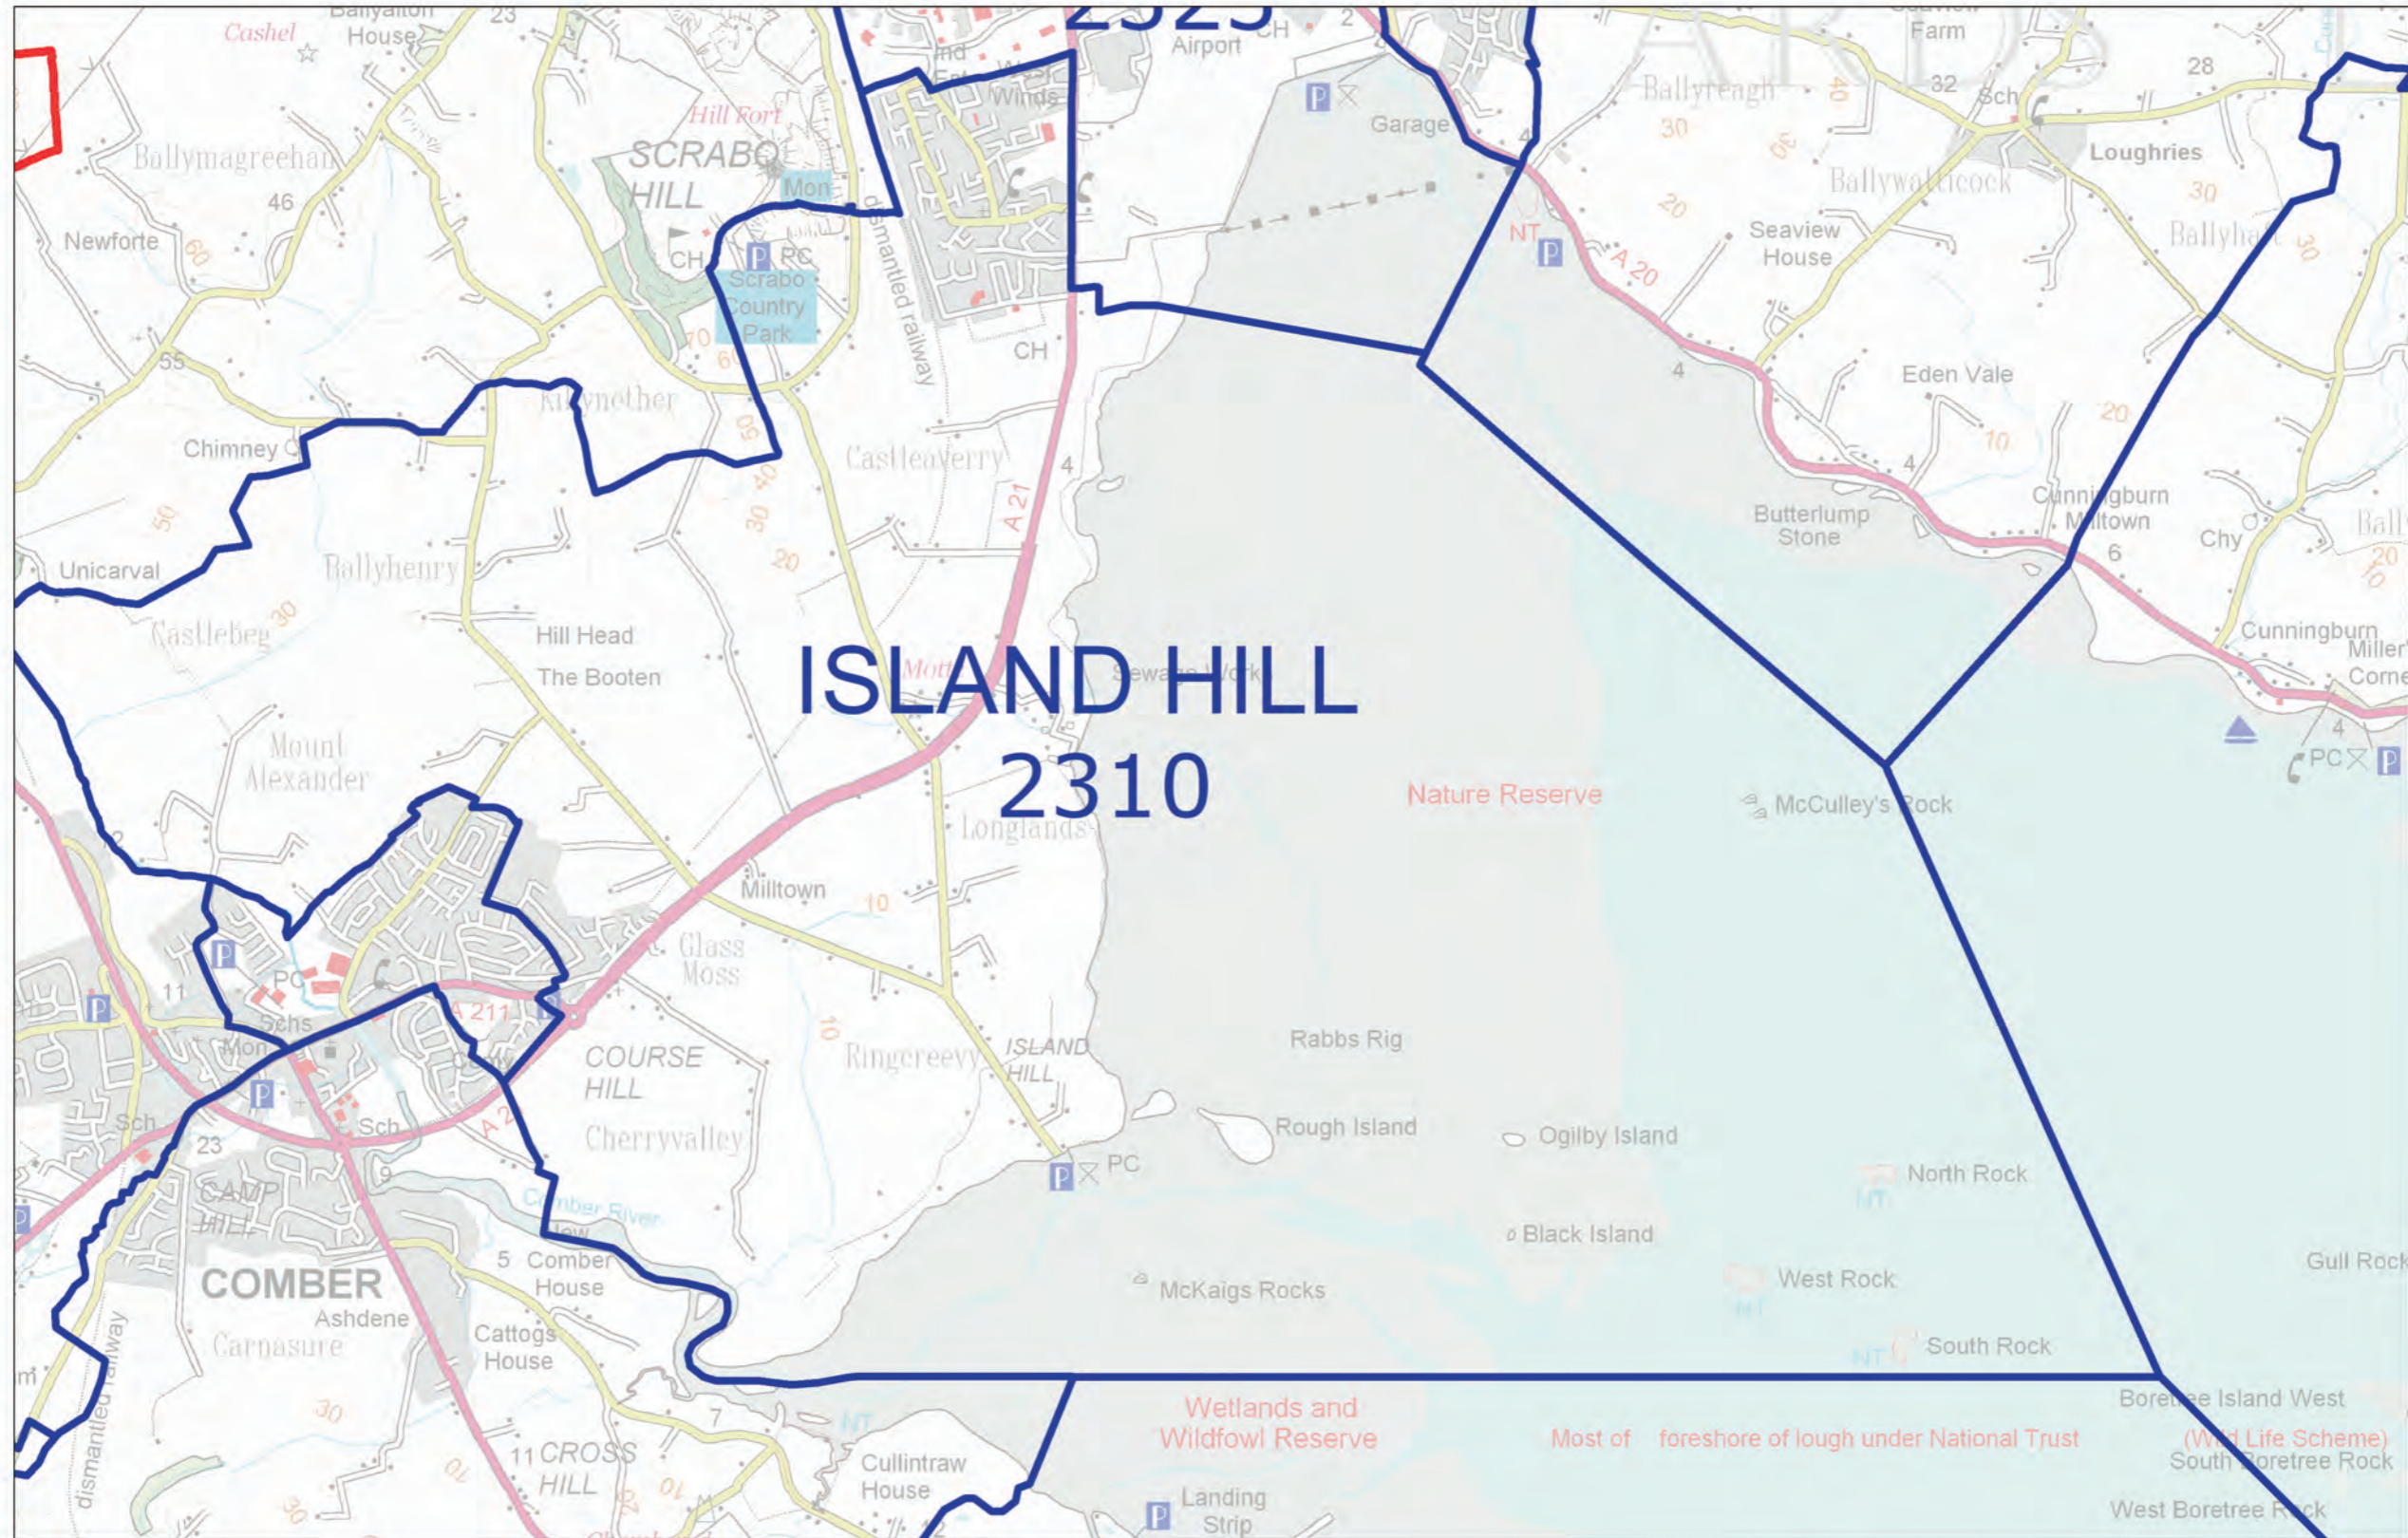

LOCAL GOVERNMENT BOUNDARIES COMMISSIONER FOR NORTHERN IRELAND

This map displays the proposed wards and their electorate totals within Ards and North Down District Council.

Web: <http://www.lgbc-ni.org>
E-mail: webmail@lgbc-ni.org

 LOCAL GOVERNMENT DISTRICT
 WARD

Due to the constraints of scale some ward names are not shown.
© Crown Copyright 2008