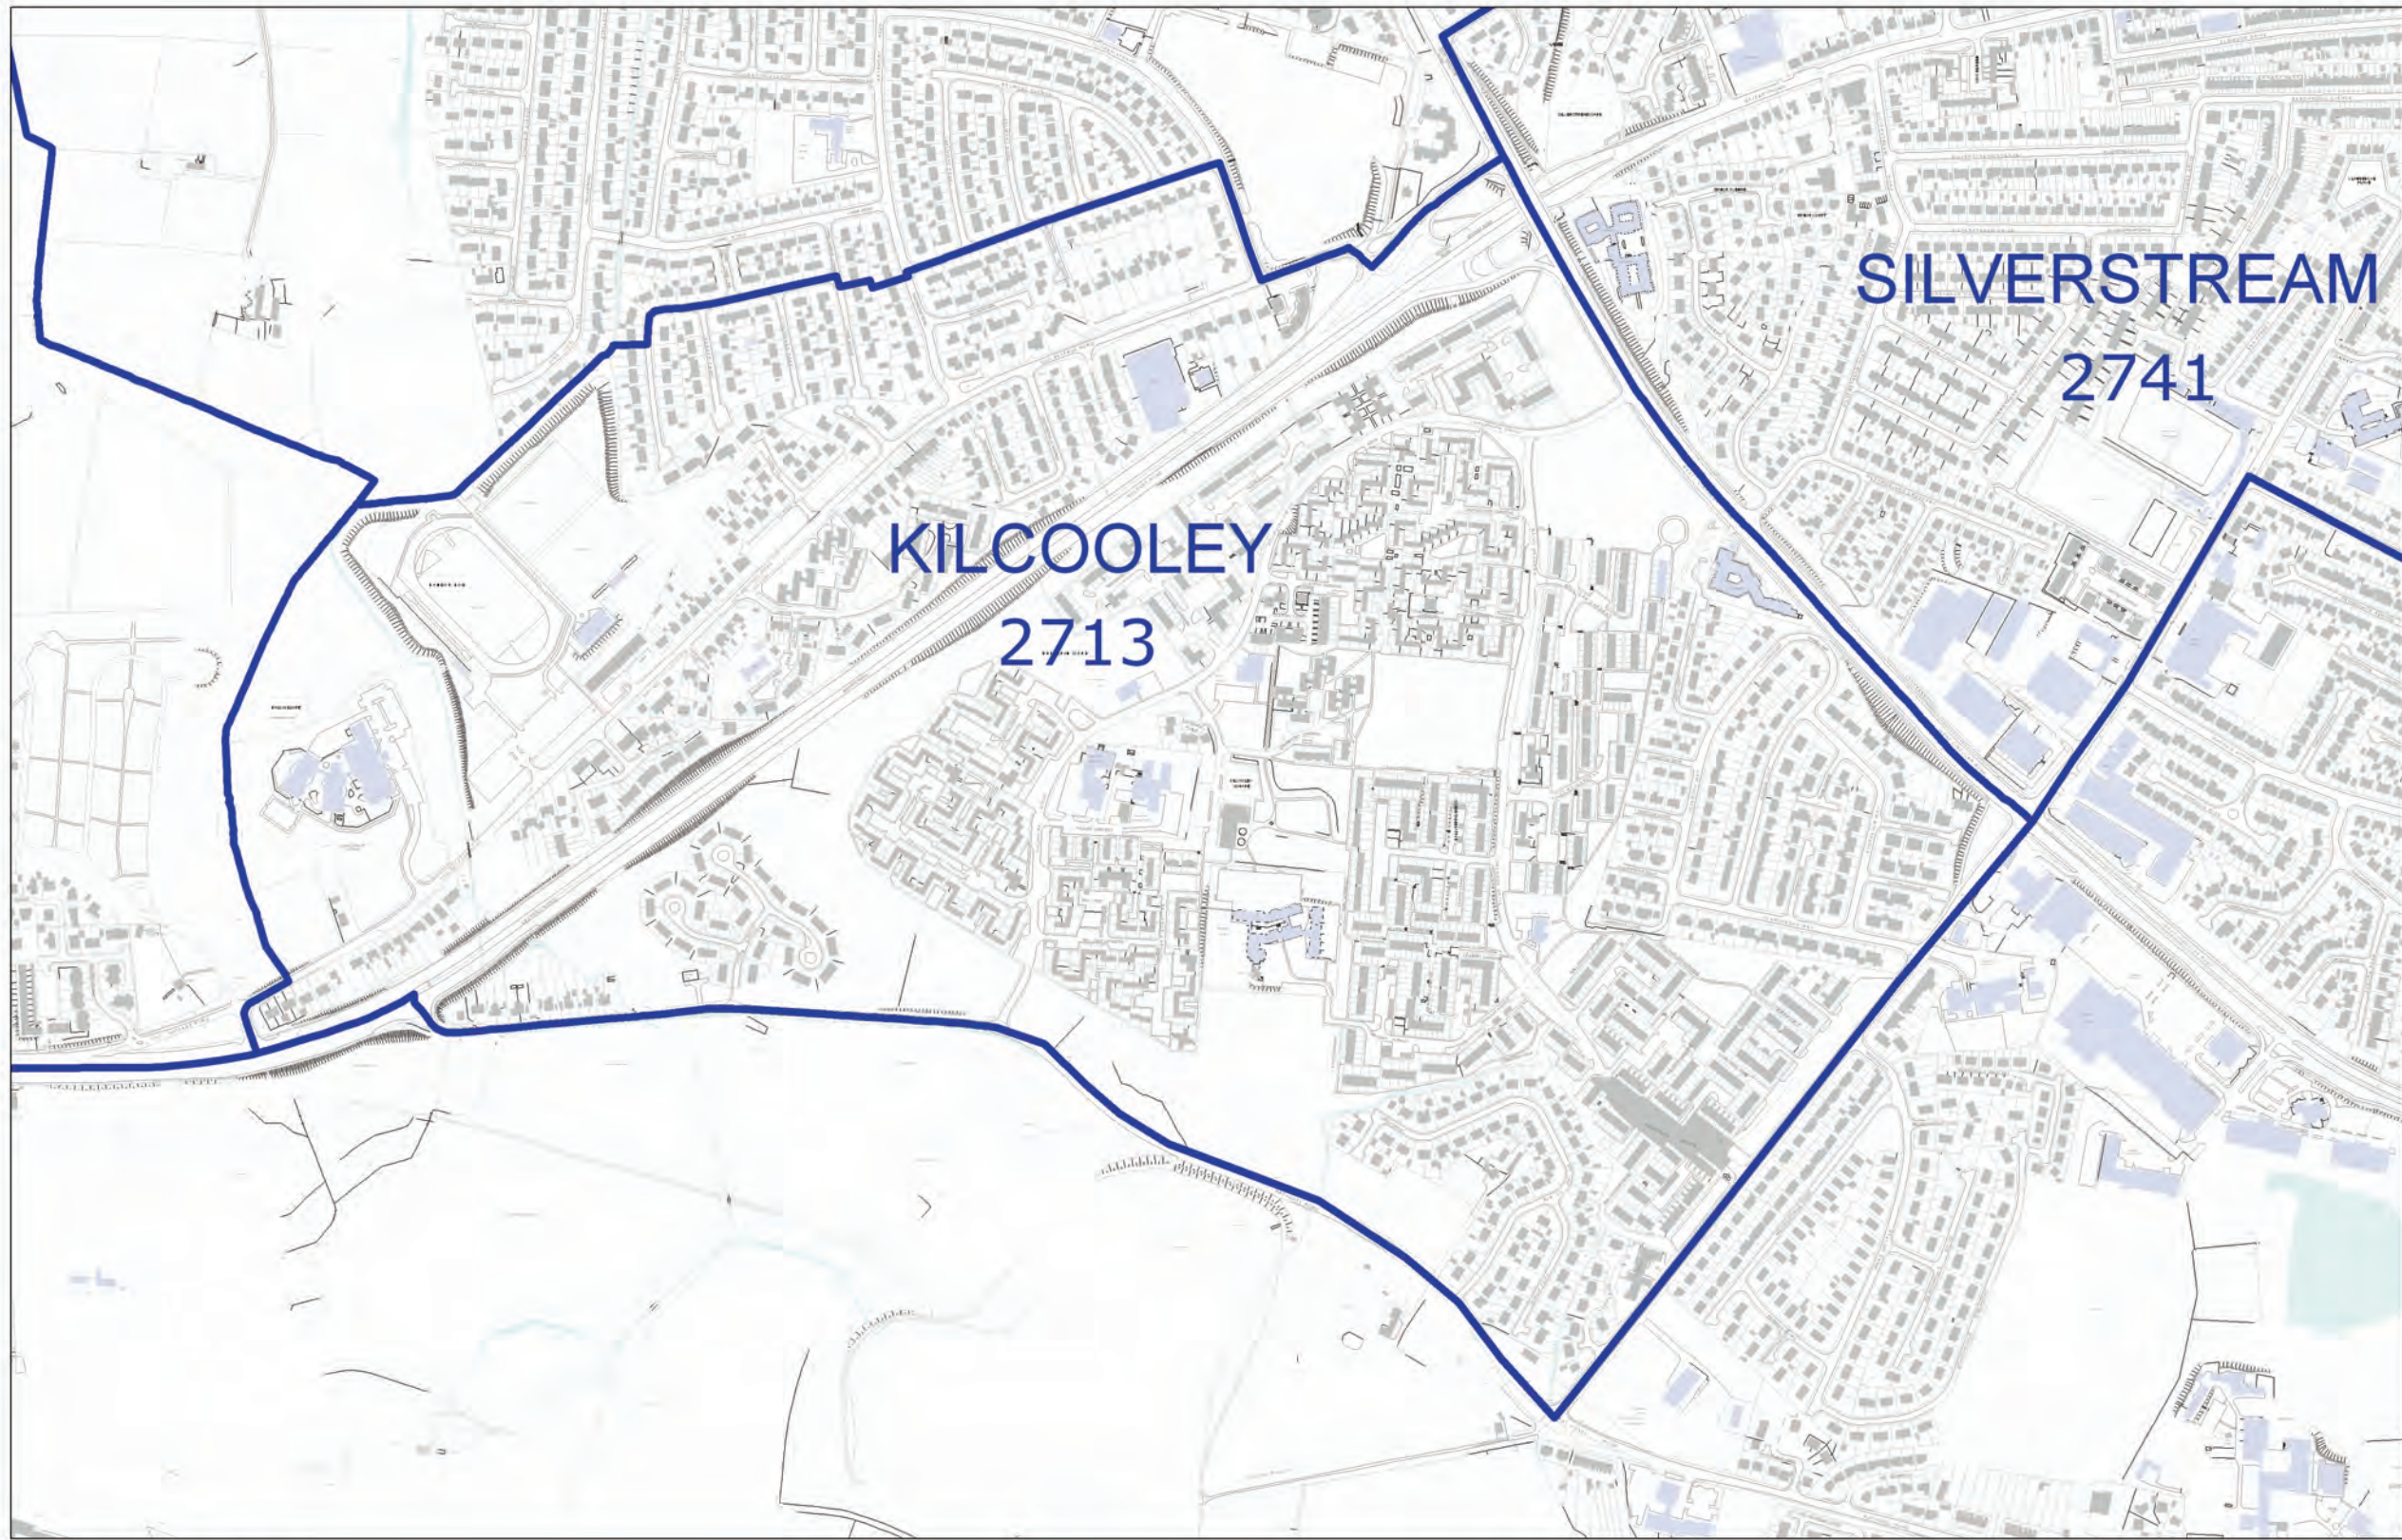

LOCAL GOVERNMENT BOUNDARIES COMMISSIONER FOR NORTHERN IRELAND

This map displays the proposed wards and their electorate totals within Ards and North Down District Council.

Web: <http://www.lgbc-ni.org>
E-mail: webmail@lgbc-ni.org

— LOCAL GOVERNMENT DISTRICT
— WARD

Due to the constraints of scale some ward names are not shown.

© Crown Copyright 2008