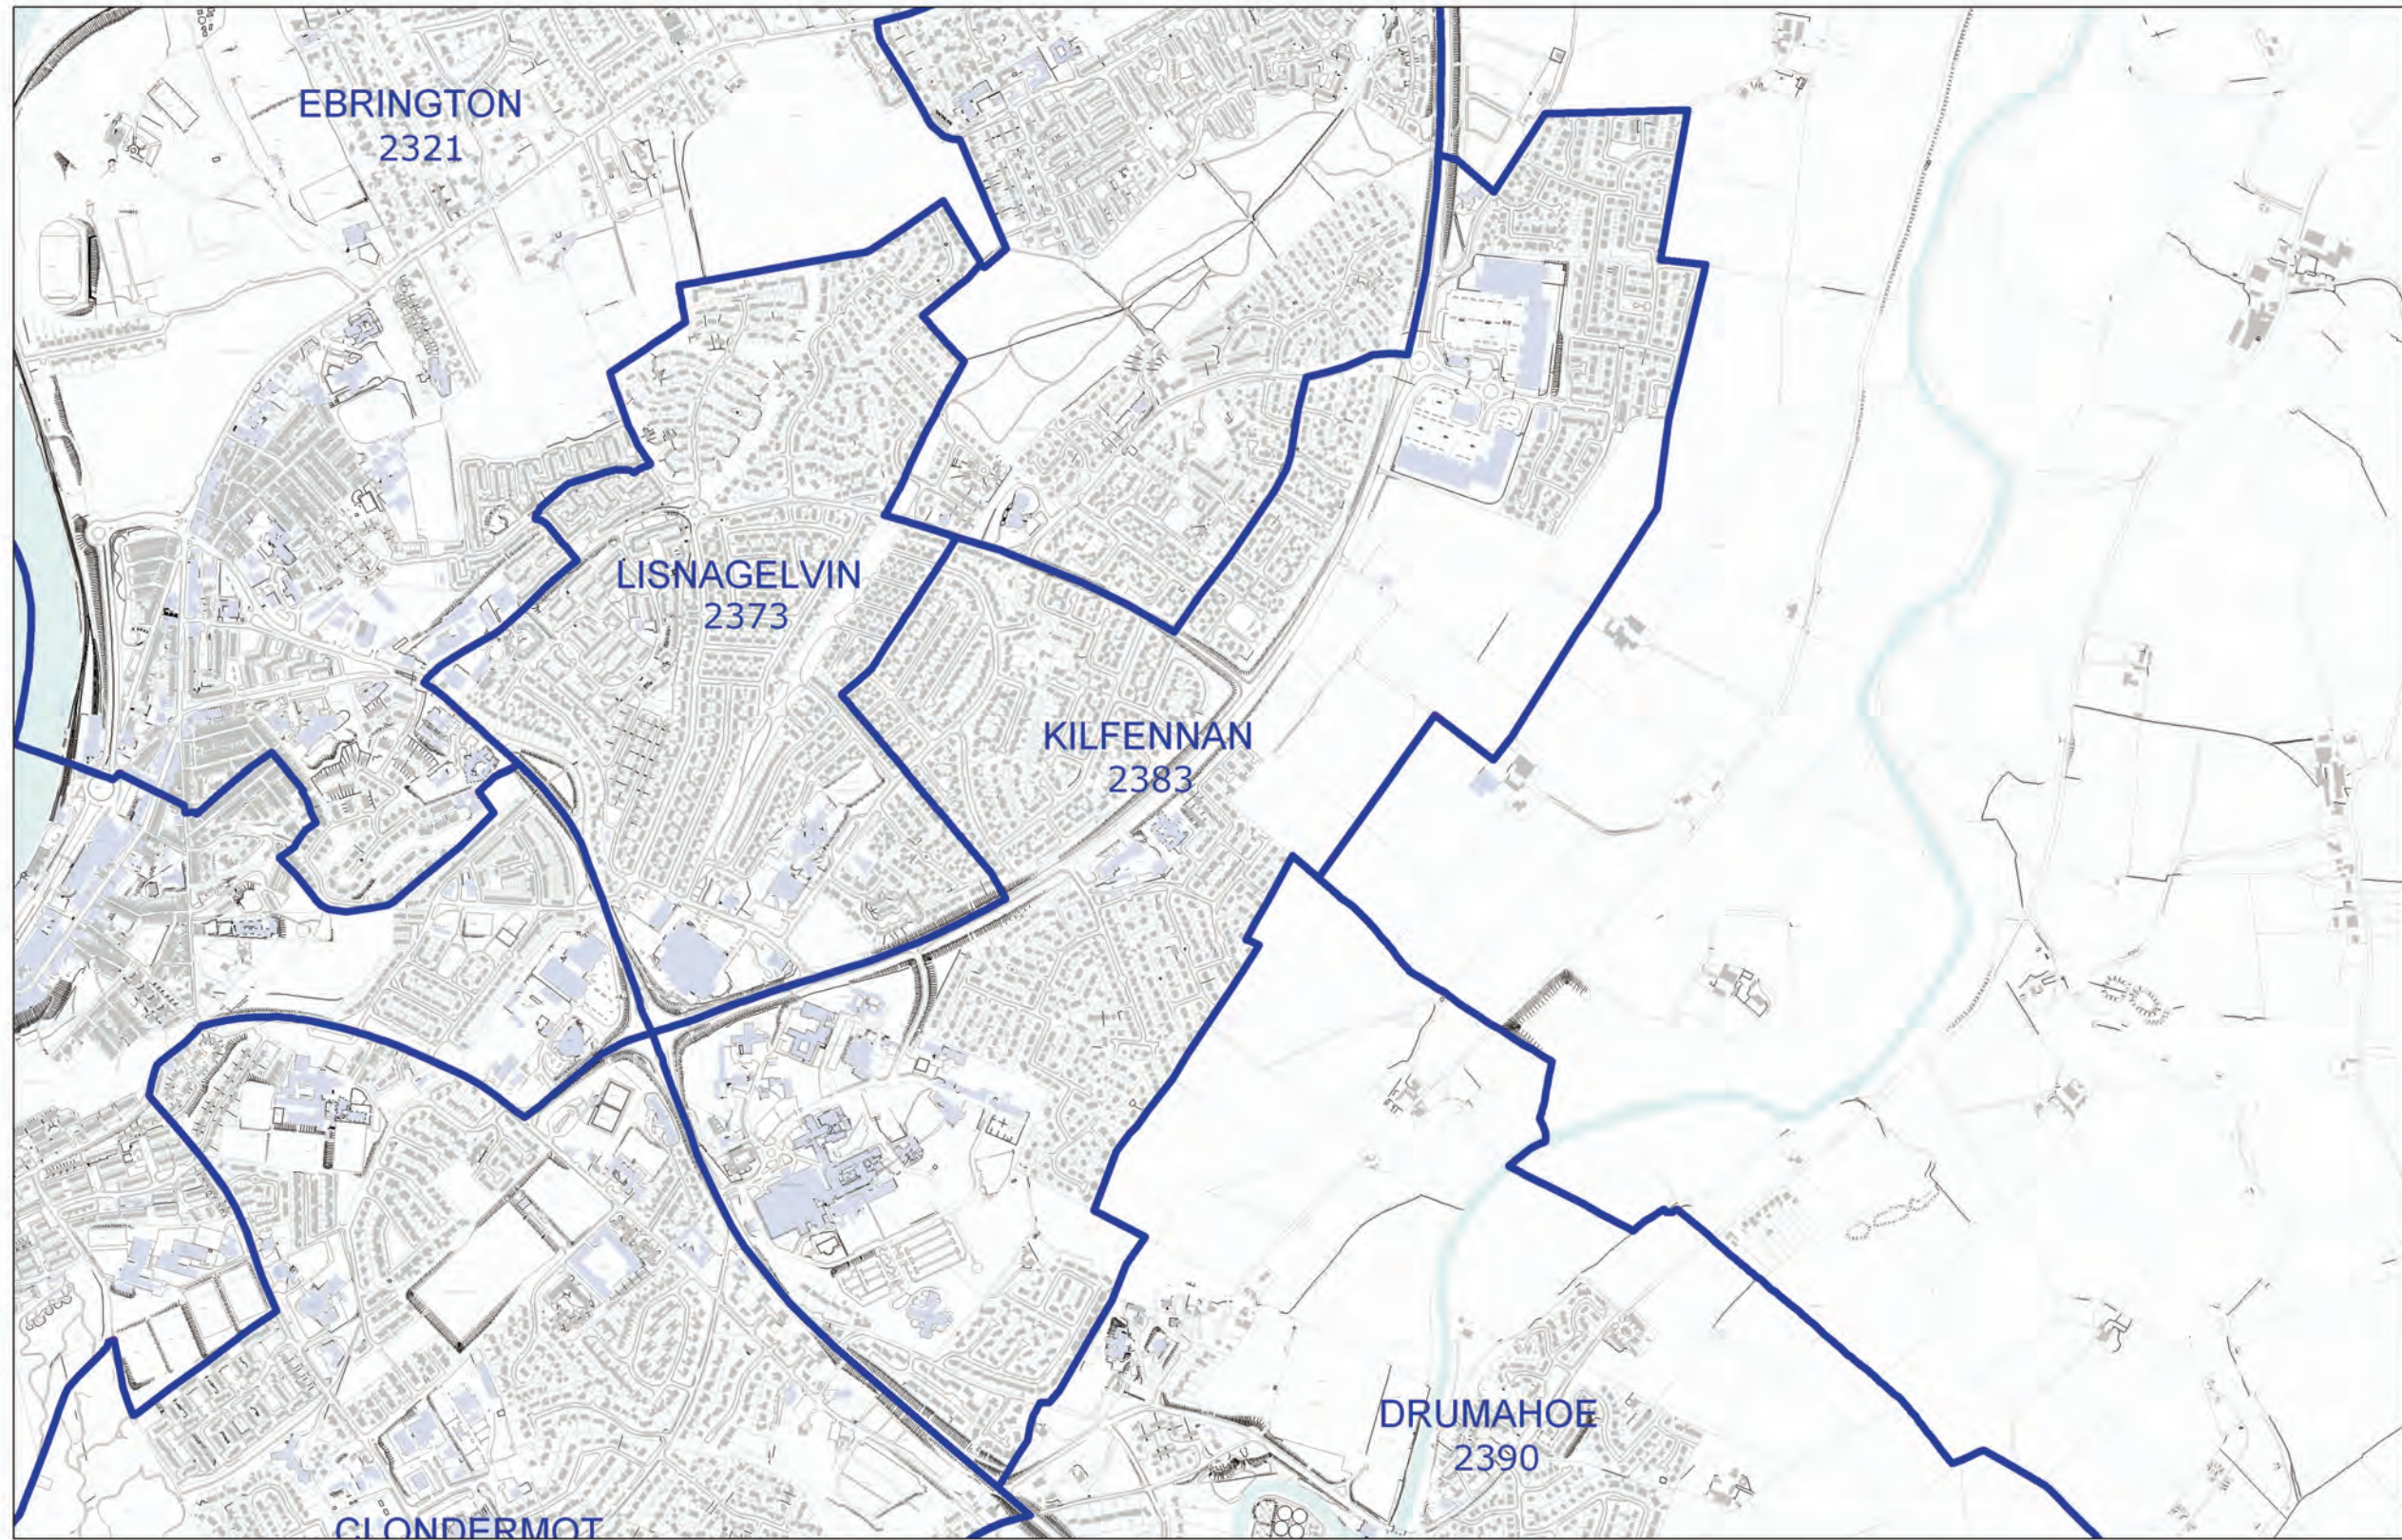

LOCAL GOVERNMENT BOUNDARIES COMMISSIONER FOR NORTHERN IRELAND

This map displays the proposed wards and their electorate totals within Derry City and Strabane District Council.

Web: <http://www.lgbc-ni.org>
E-mail: webmail@lgbc-ni.org

— LOCAL GOVERNMENT DISTRICT
— WARD

Due to the constraints of scale some ward names are not shown.

© Crown Copyright 2008