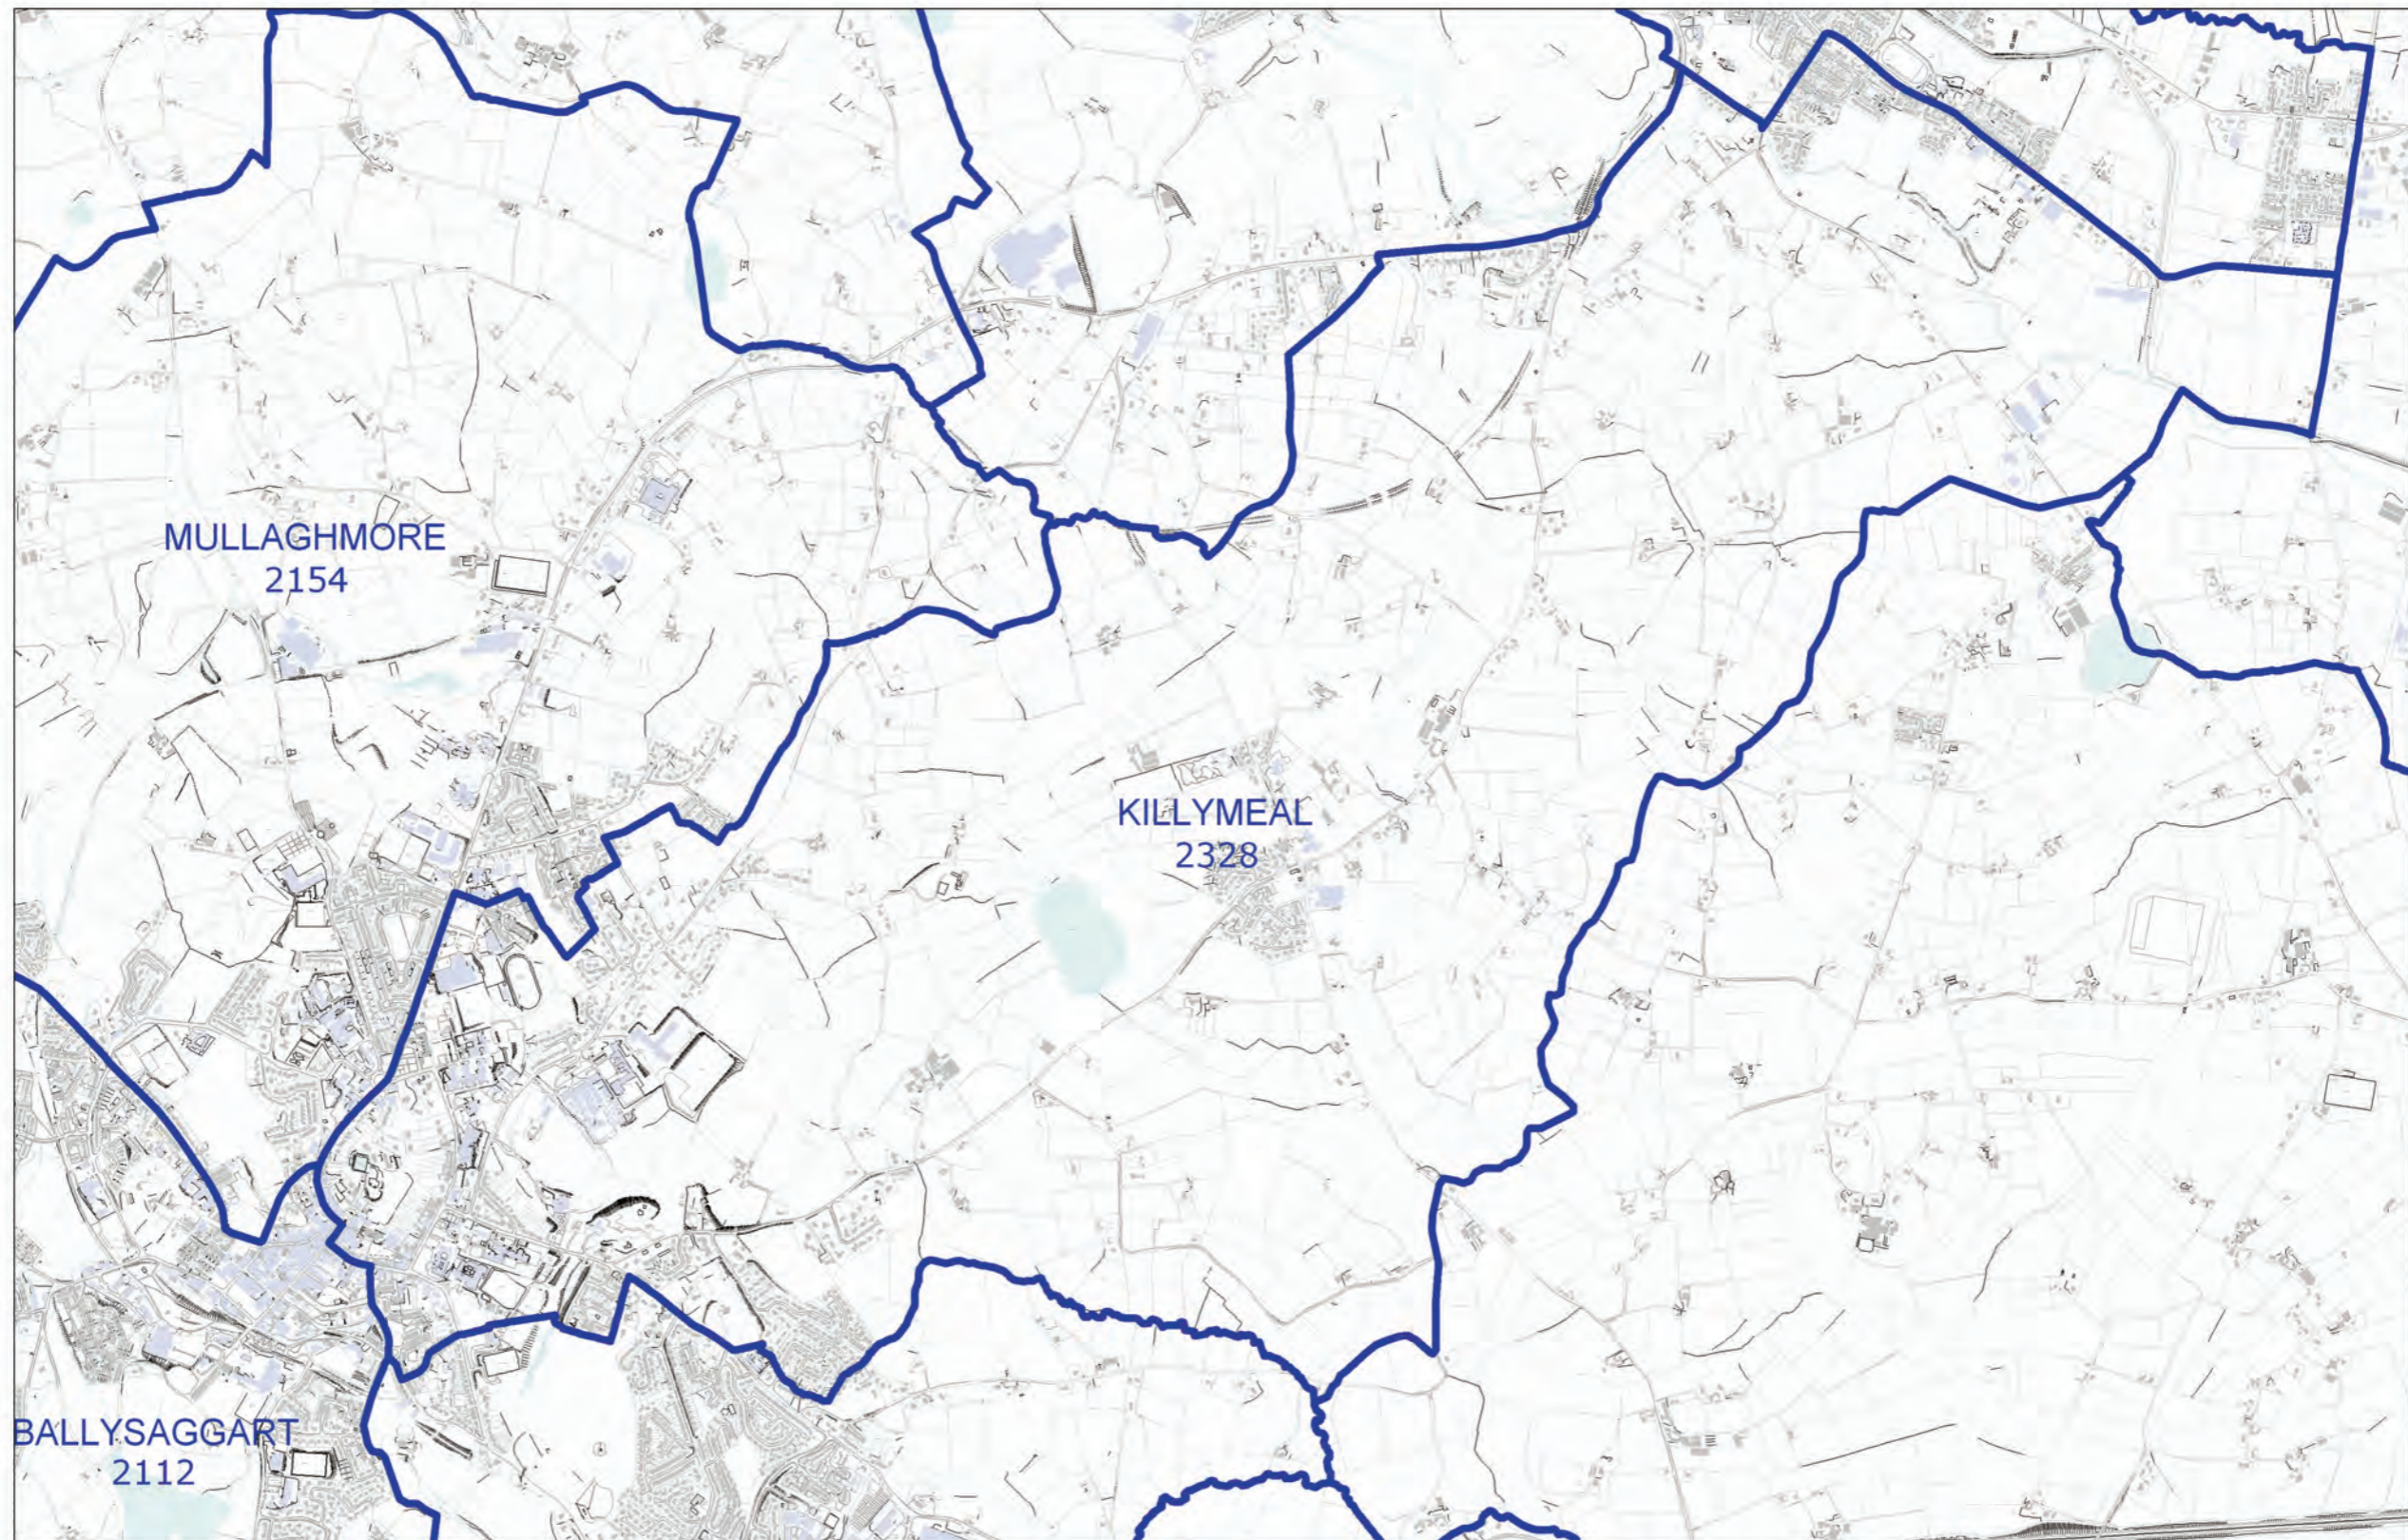

## LOCAL GOVERNMENT BOUNDARIES COMMISSIONER FOR NORTHERN IRELAND

This map displays the proposed wards and their electorate totals within Mid Ulster District Council.

Web: <http://www.lgbc-ni.org>  
E-mail: [webmail@lgbc-ni.org](mailto:webmail@lgbc-ni.org)

— LOCAL GOVERNMENT DISTRICT  
— WARD

Due to the constraints of scale some ward names are not shown.

© Crown Copyright 2008