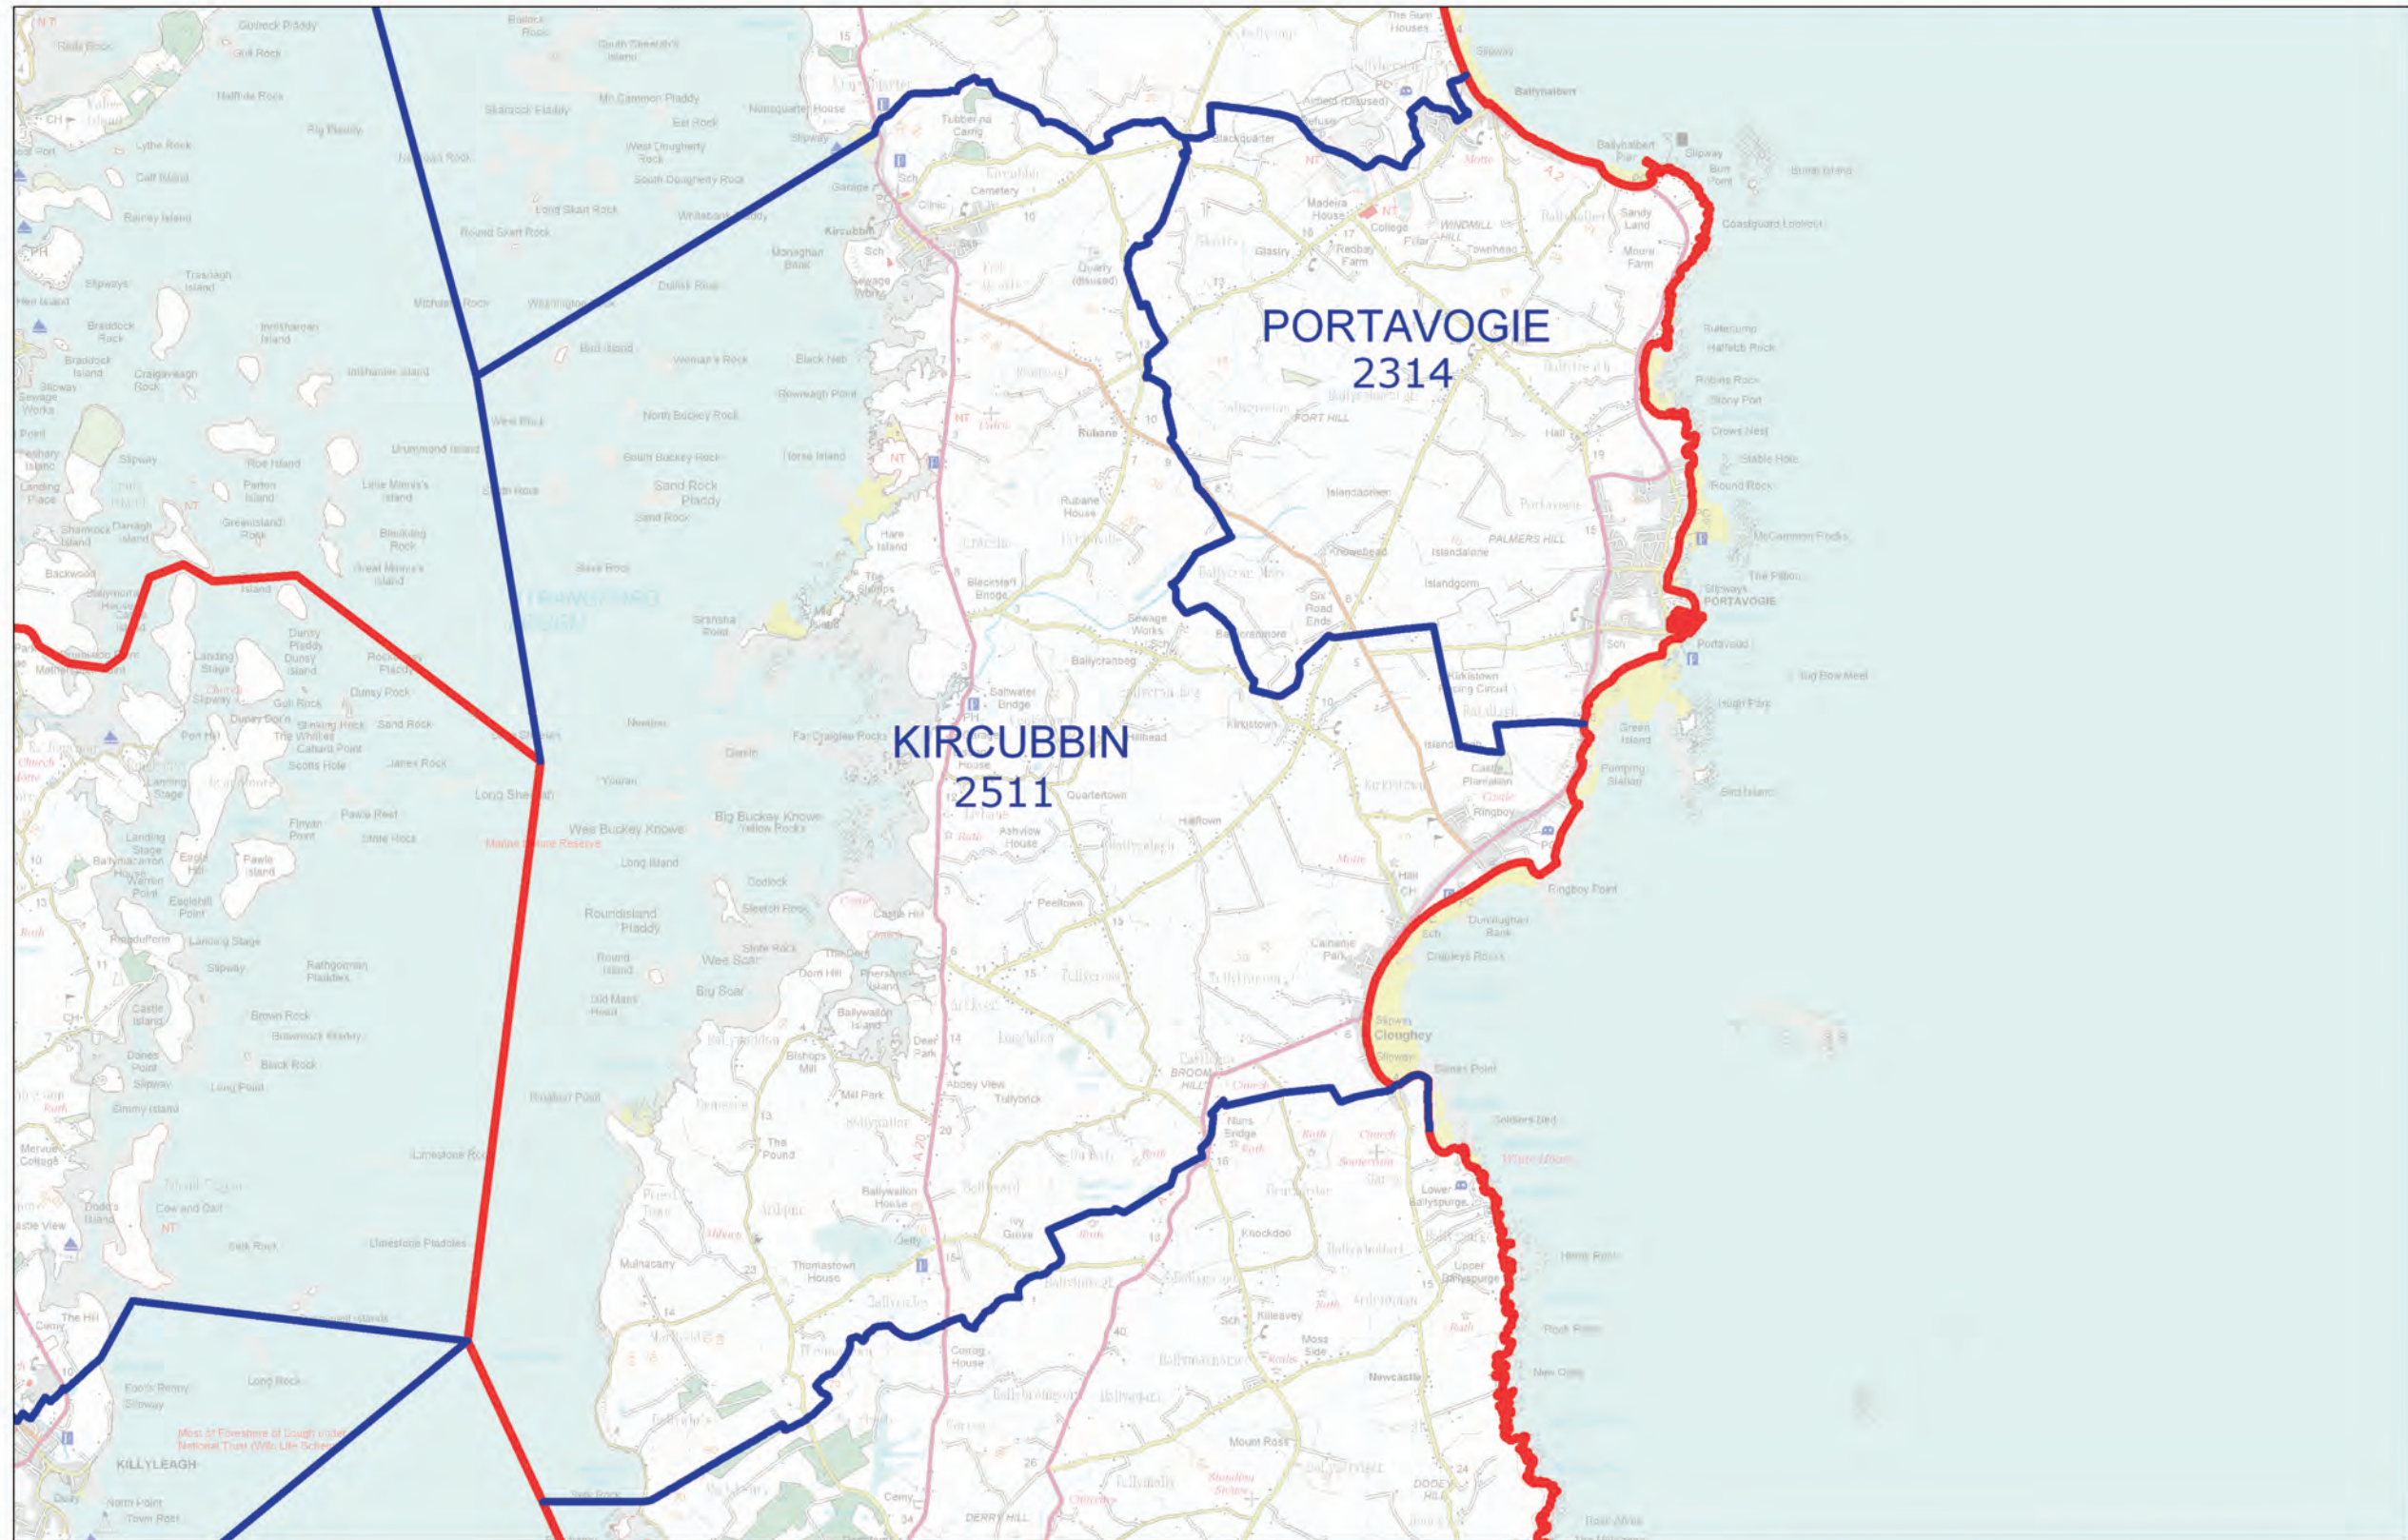

LOCAL GOVERNMENT BOUNDARIES COMMISSIONER FOR NORTHERN IRELAND

This map displays the proposed wards and their electorate totals within Ards and North Down District Council.

Web: <http://www.lgbc-ni.org>

E-mail: webmail@lgbc-ni.org

— LOCAL GOVERNMENT DISTRICT

— WARD

Due to the constraints of scale some ward names are not shown.

© Crown Copyright 2008