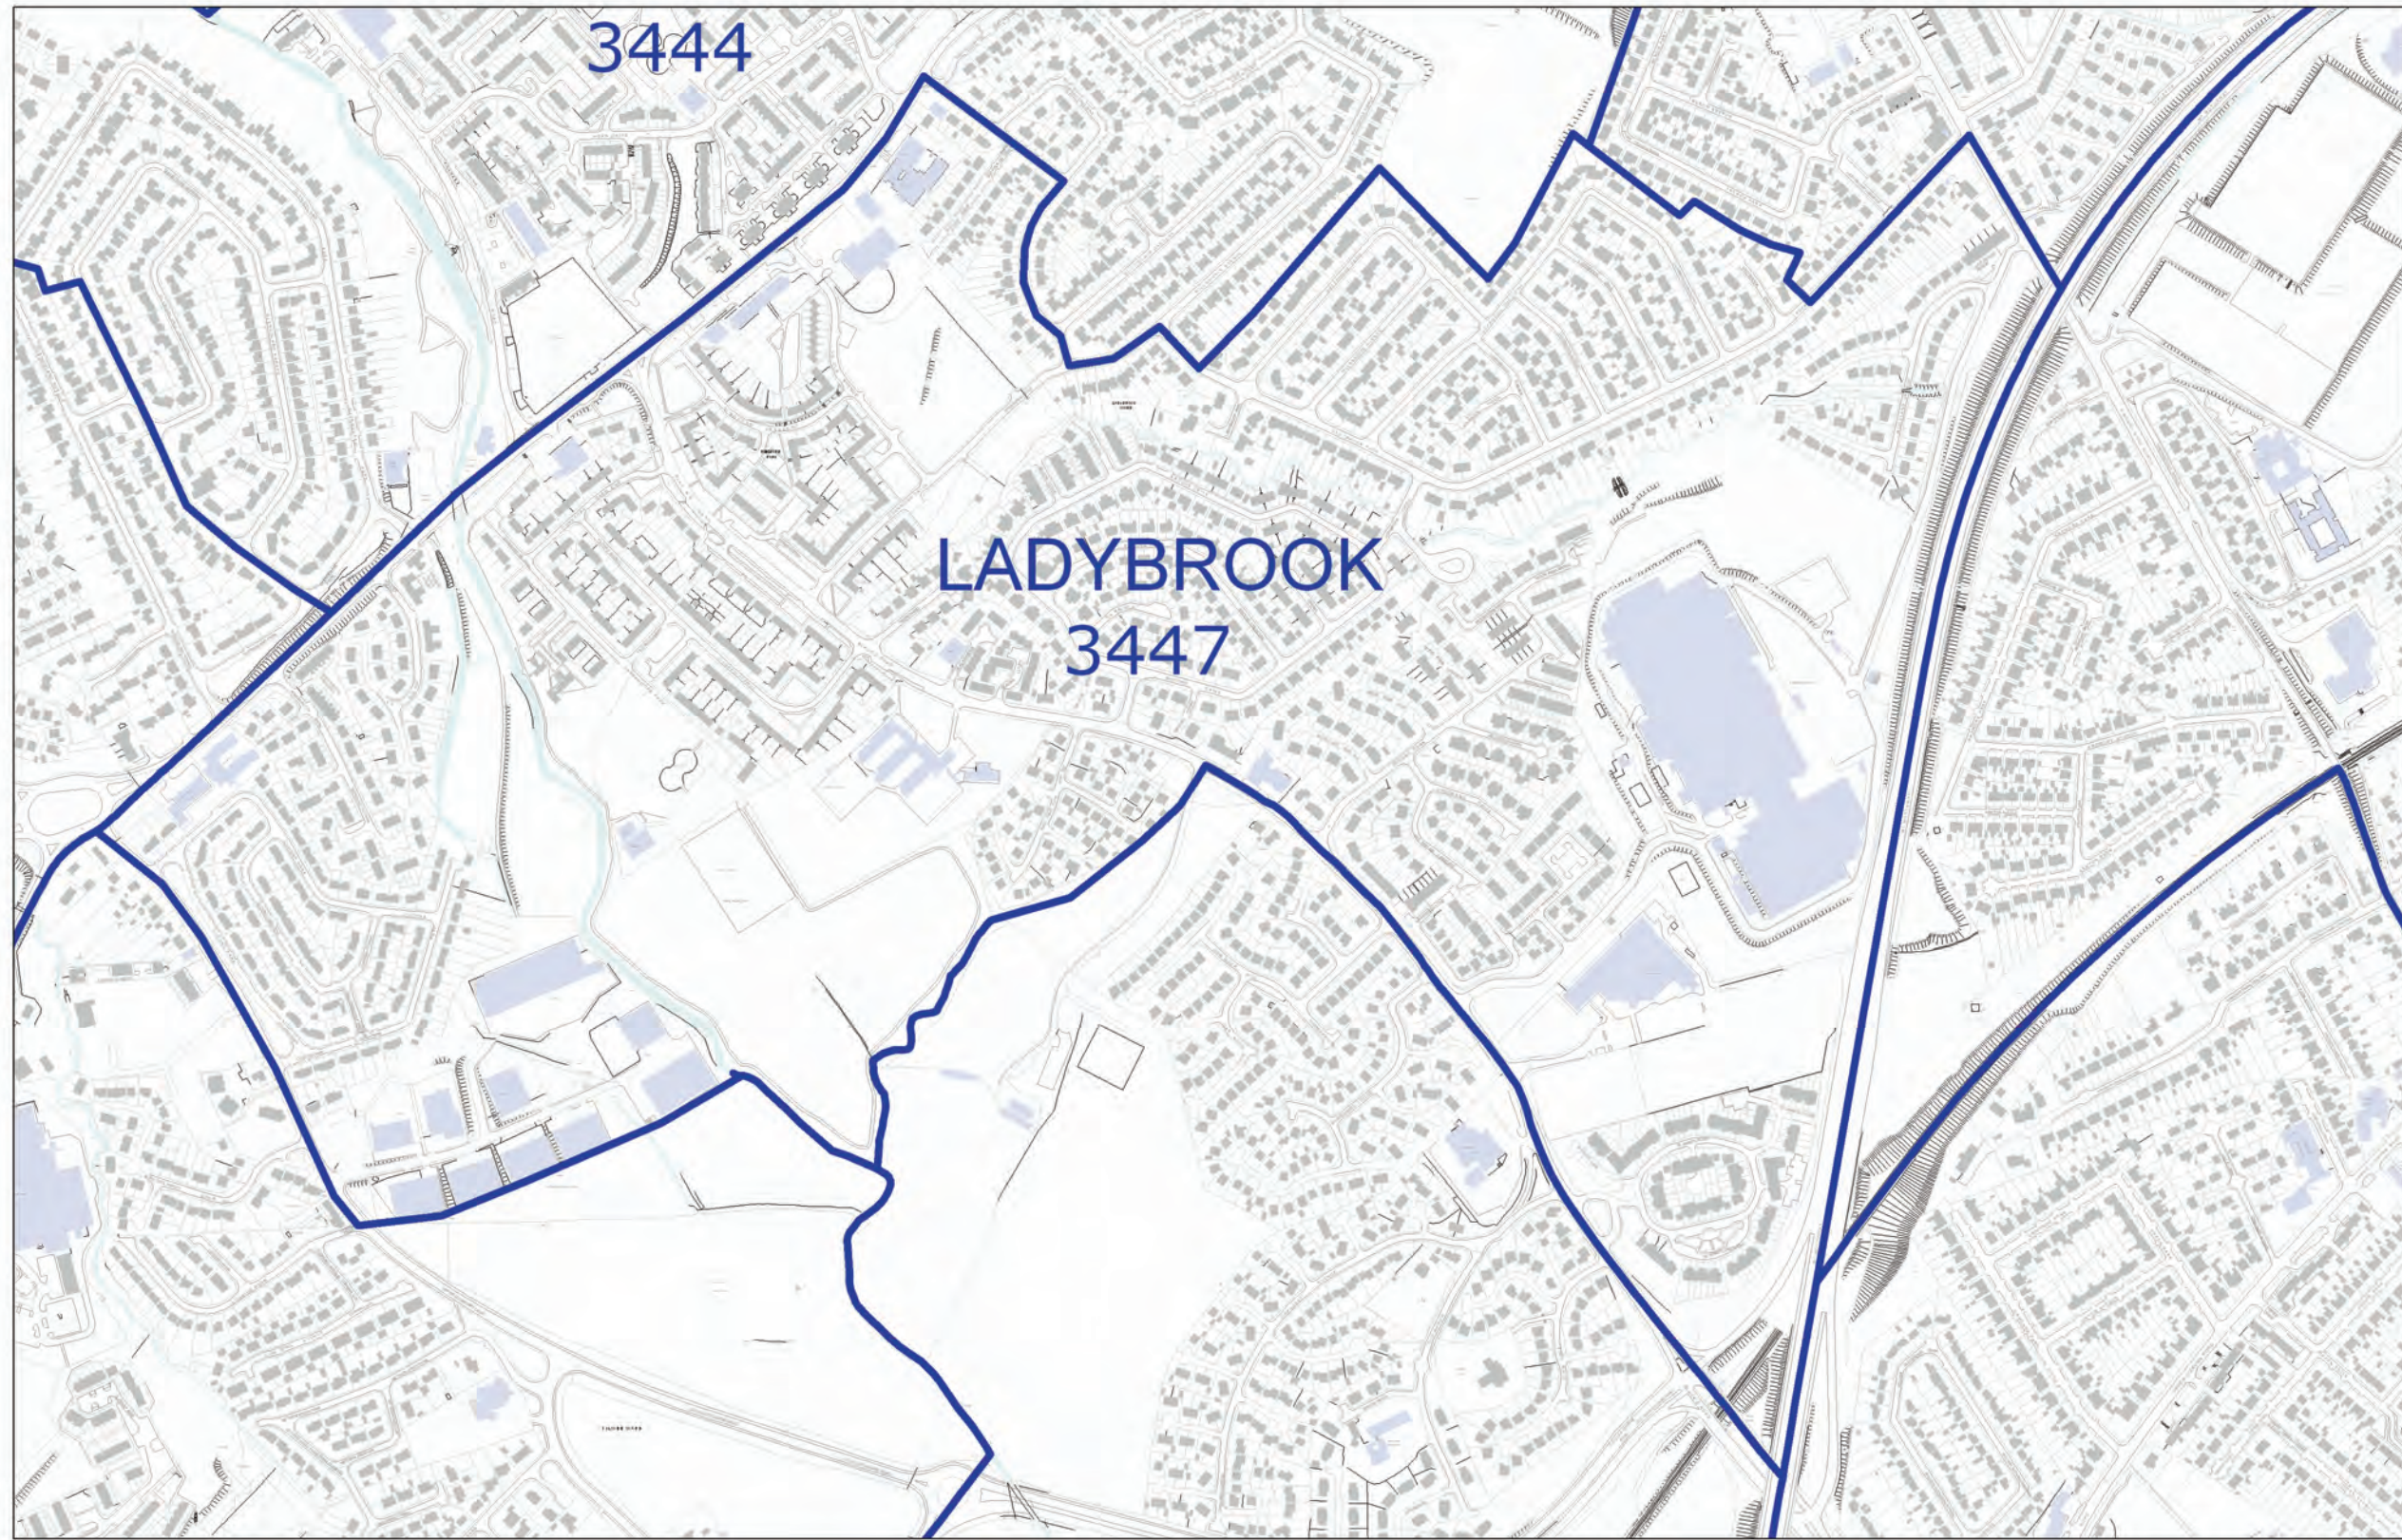

**LOCAL GOVERNMENT BOUNDARIES COMMISSIONER FOR NORTHERN IRELAND**

This map displays the proposed wards and their electorate totals within Belfast City Council.

Web: <http://www.lgbc-ni.org>  
E-mail: [webmail@lgbc-ni.org](mailto:webmail@lgbc-ni.org)

— LOCAL GOVERNMENT DISTRICT  
— WARD

Due to the constraints of scale some ward names are not shown.

© Crown Copyright 2008