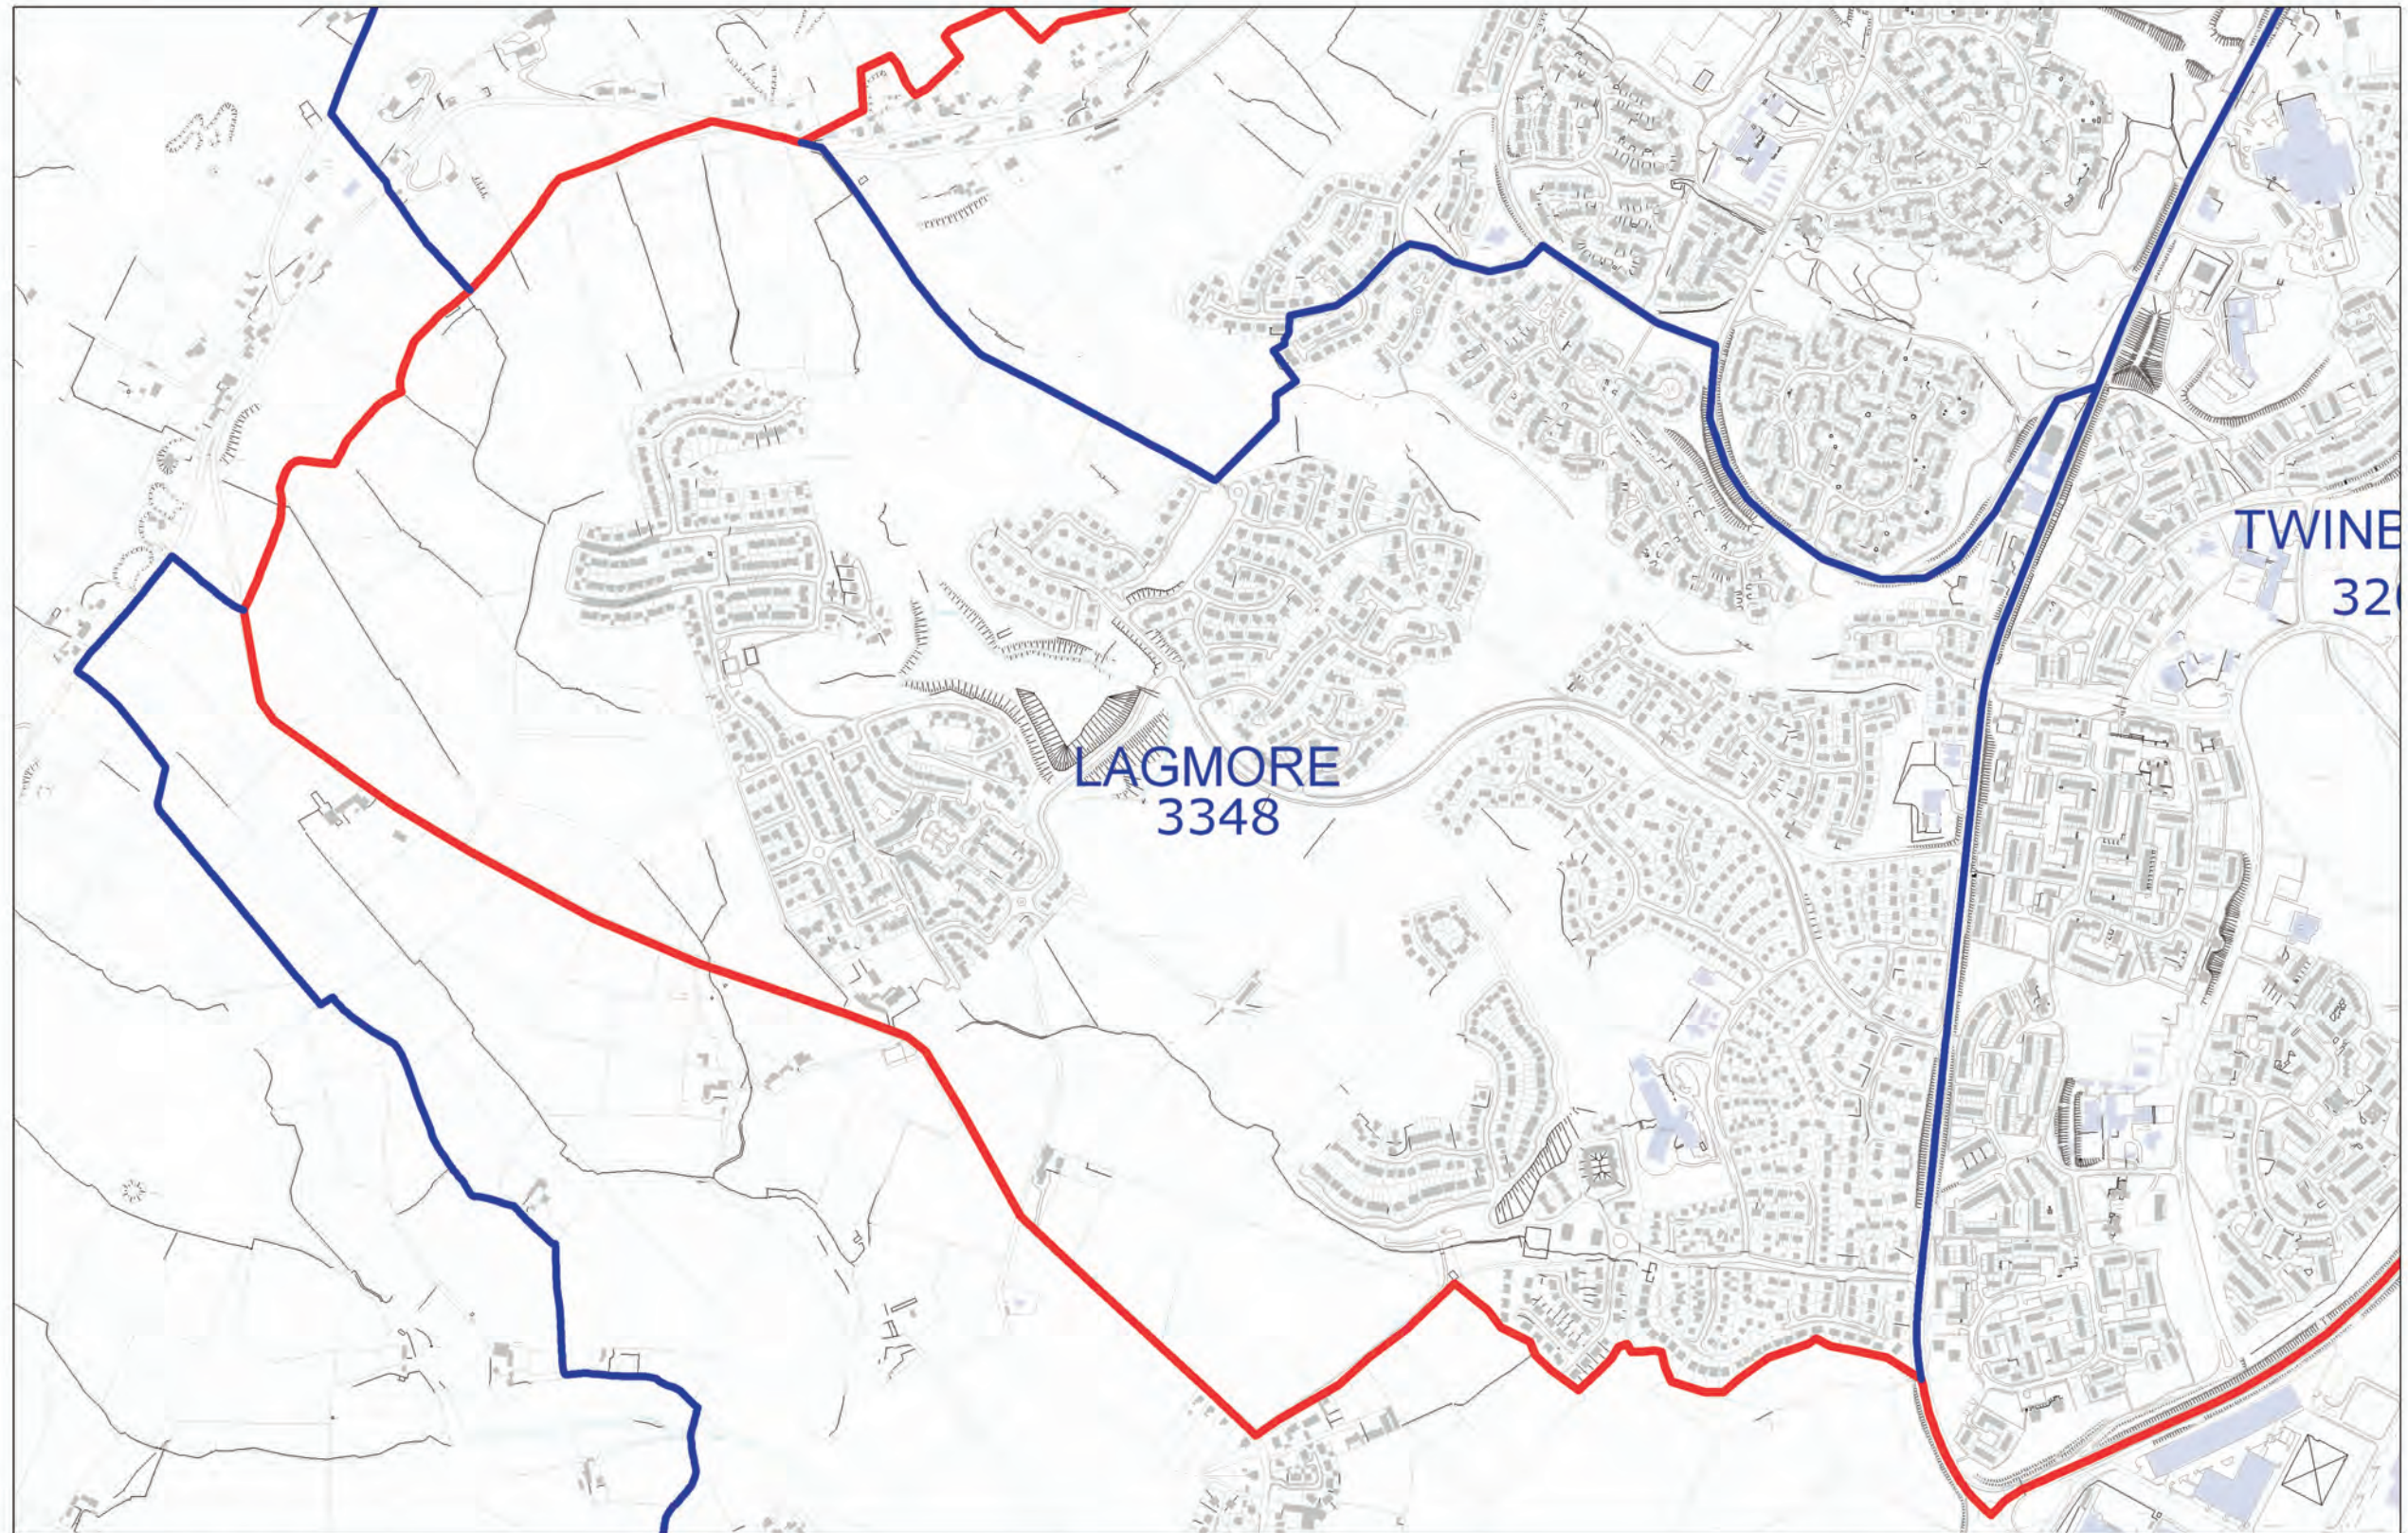

## LOCAL GOVERNMENT BOUNDARIES COMMISSIONER FOR NORTHERN IRELAND

This map displays the proposed wards and their electorate totals within Belfast City Council.

Web: <http://www.lgbc-ni.org>  
E-mail: [webmail@lgbc-ni.org](mailto:webmail@lgbc-ni.org)

— LOCAL GOVERNMENT DISTRICT  
— WARD

Due to the constraints of scale some ward names are not shown.

© Crown Copyright 2008