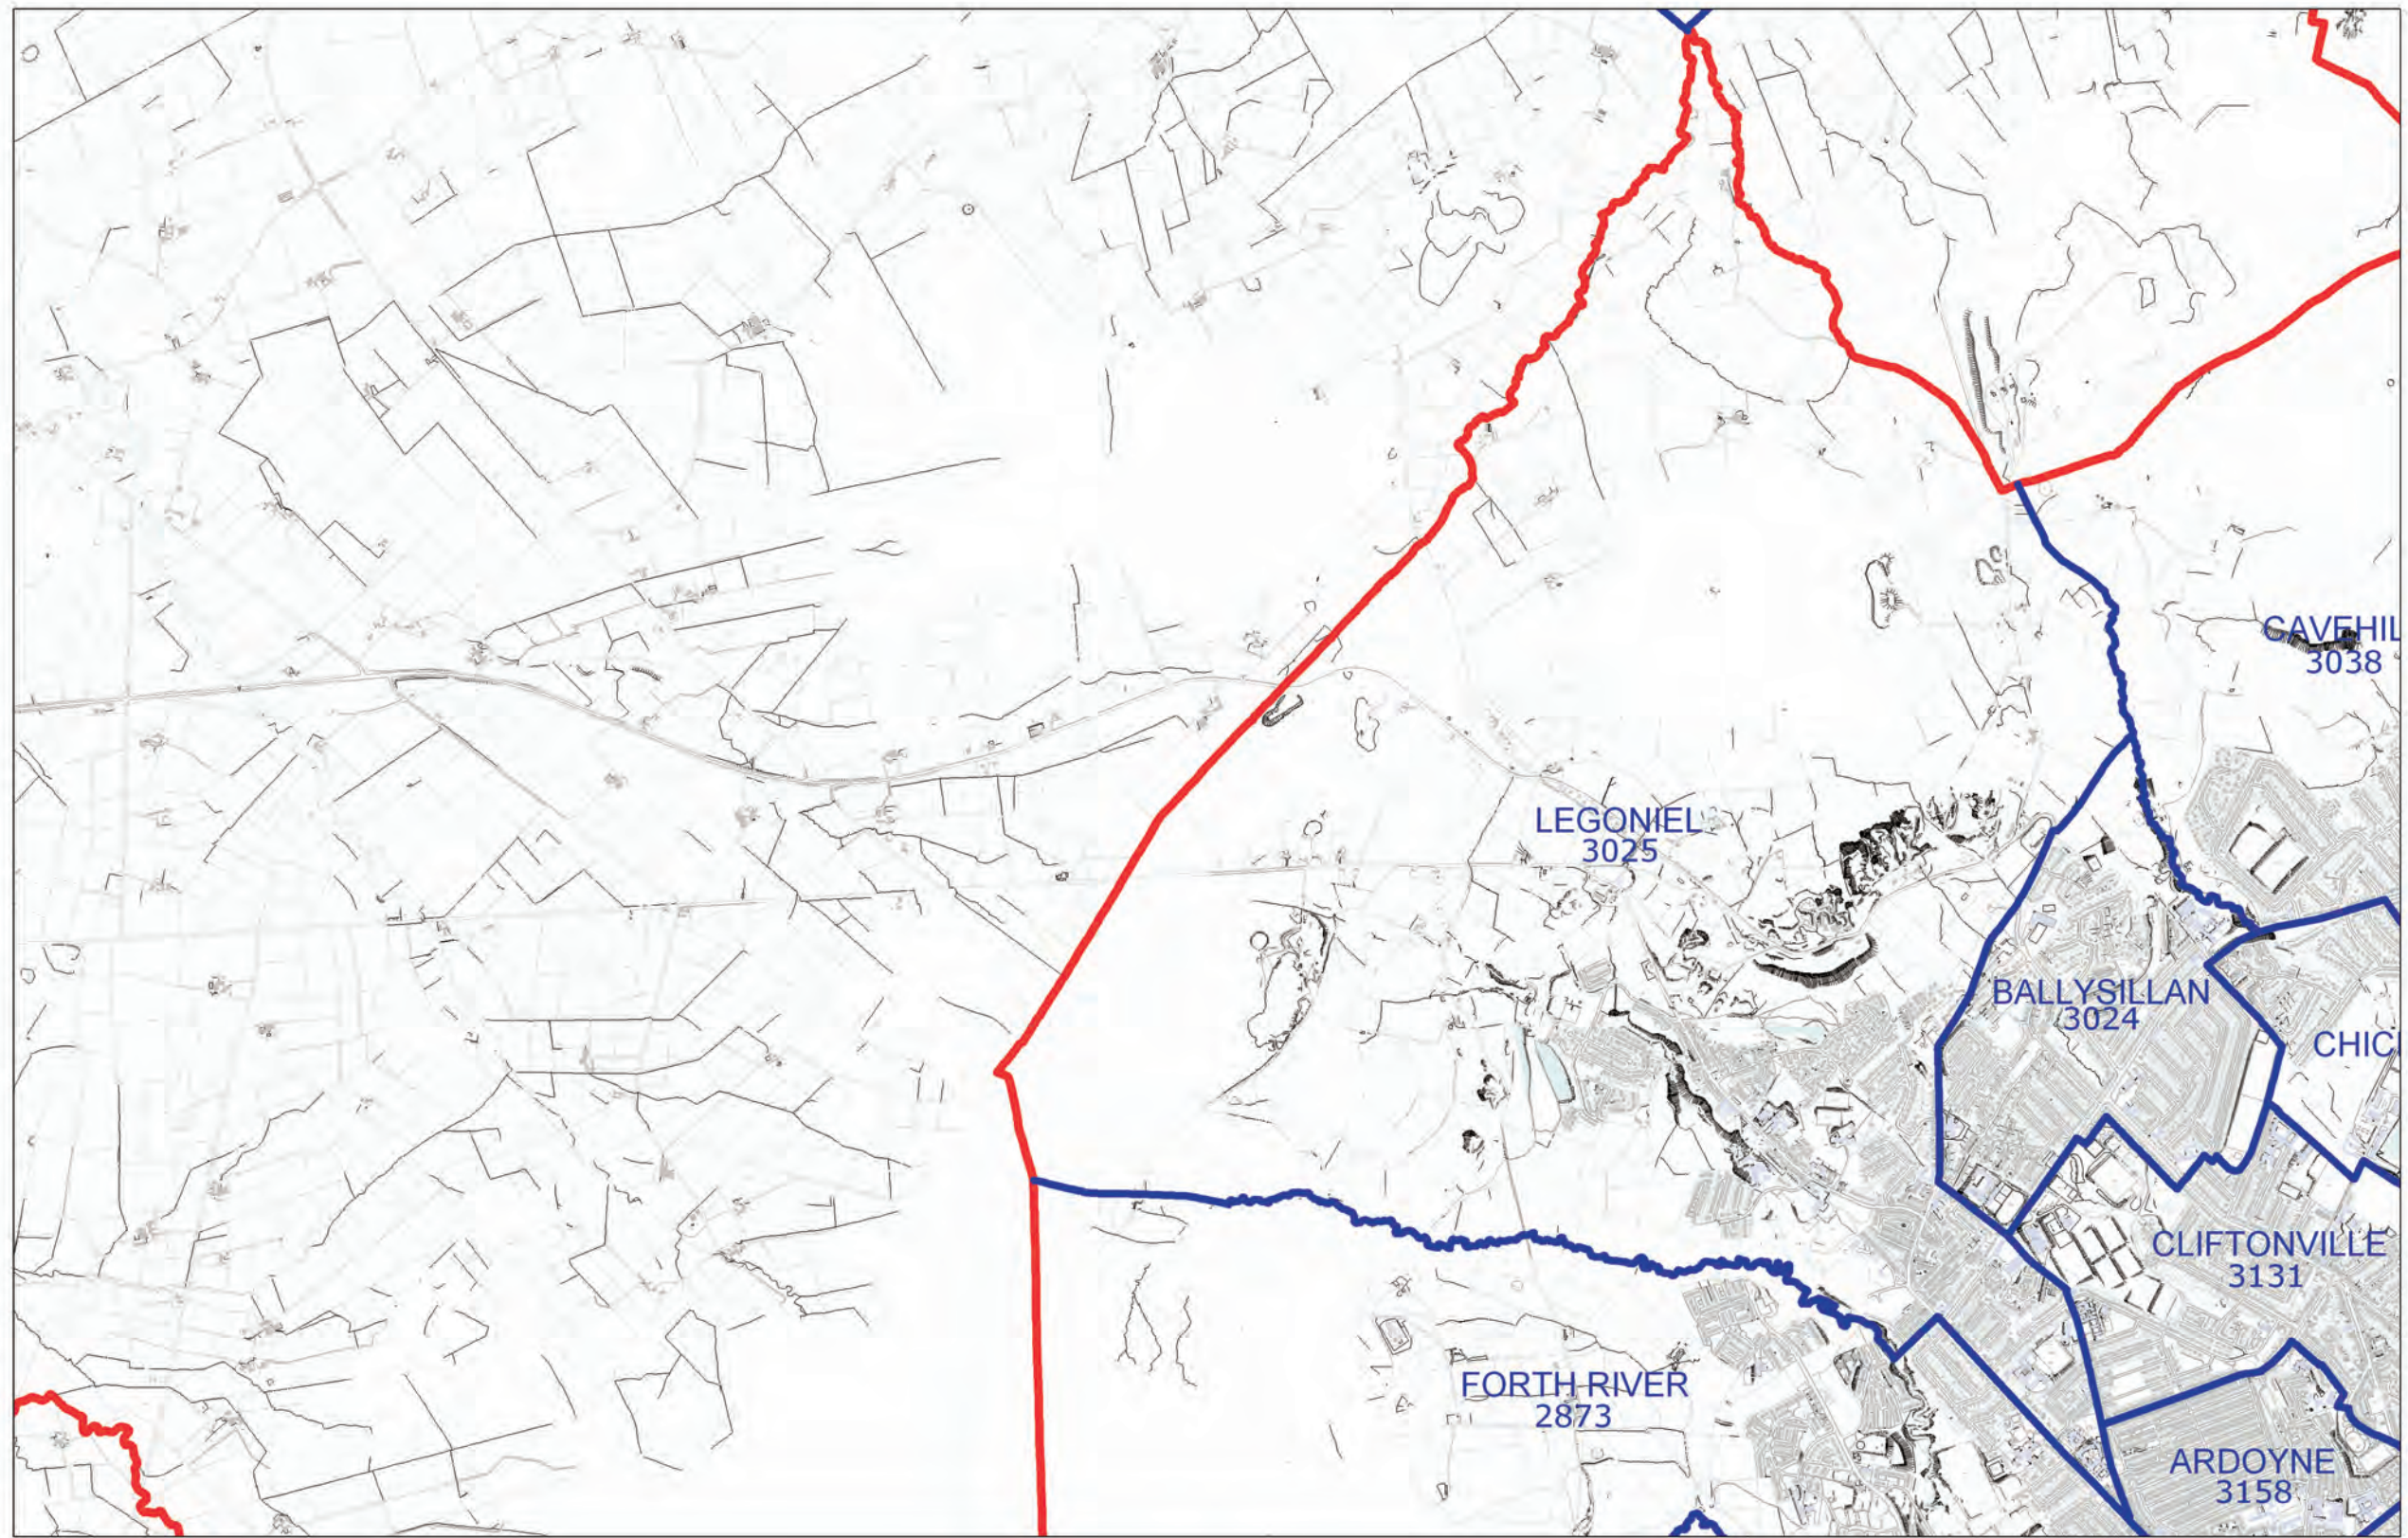

LOCAL GOVERNMENT BOUNDARIES COMMISSIONER FOR NORTHERN IRELAND

This map displays the proposed wards and their electorate totals within Belfast City Council.

Web: <http://www.lgbc-ni.org>
E-mail: webmail@lgbc-ni.org

— LOCAL GOVERNMENT DISTRICT
— WARD

Due to the constraints of scale some ward names are not shown.

© Crown Copyright 2008