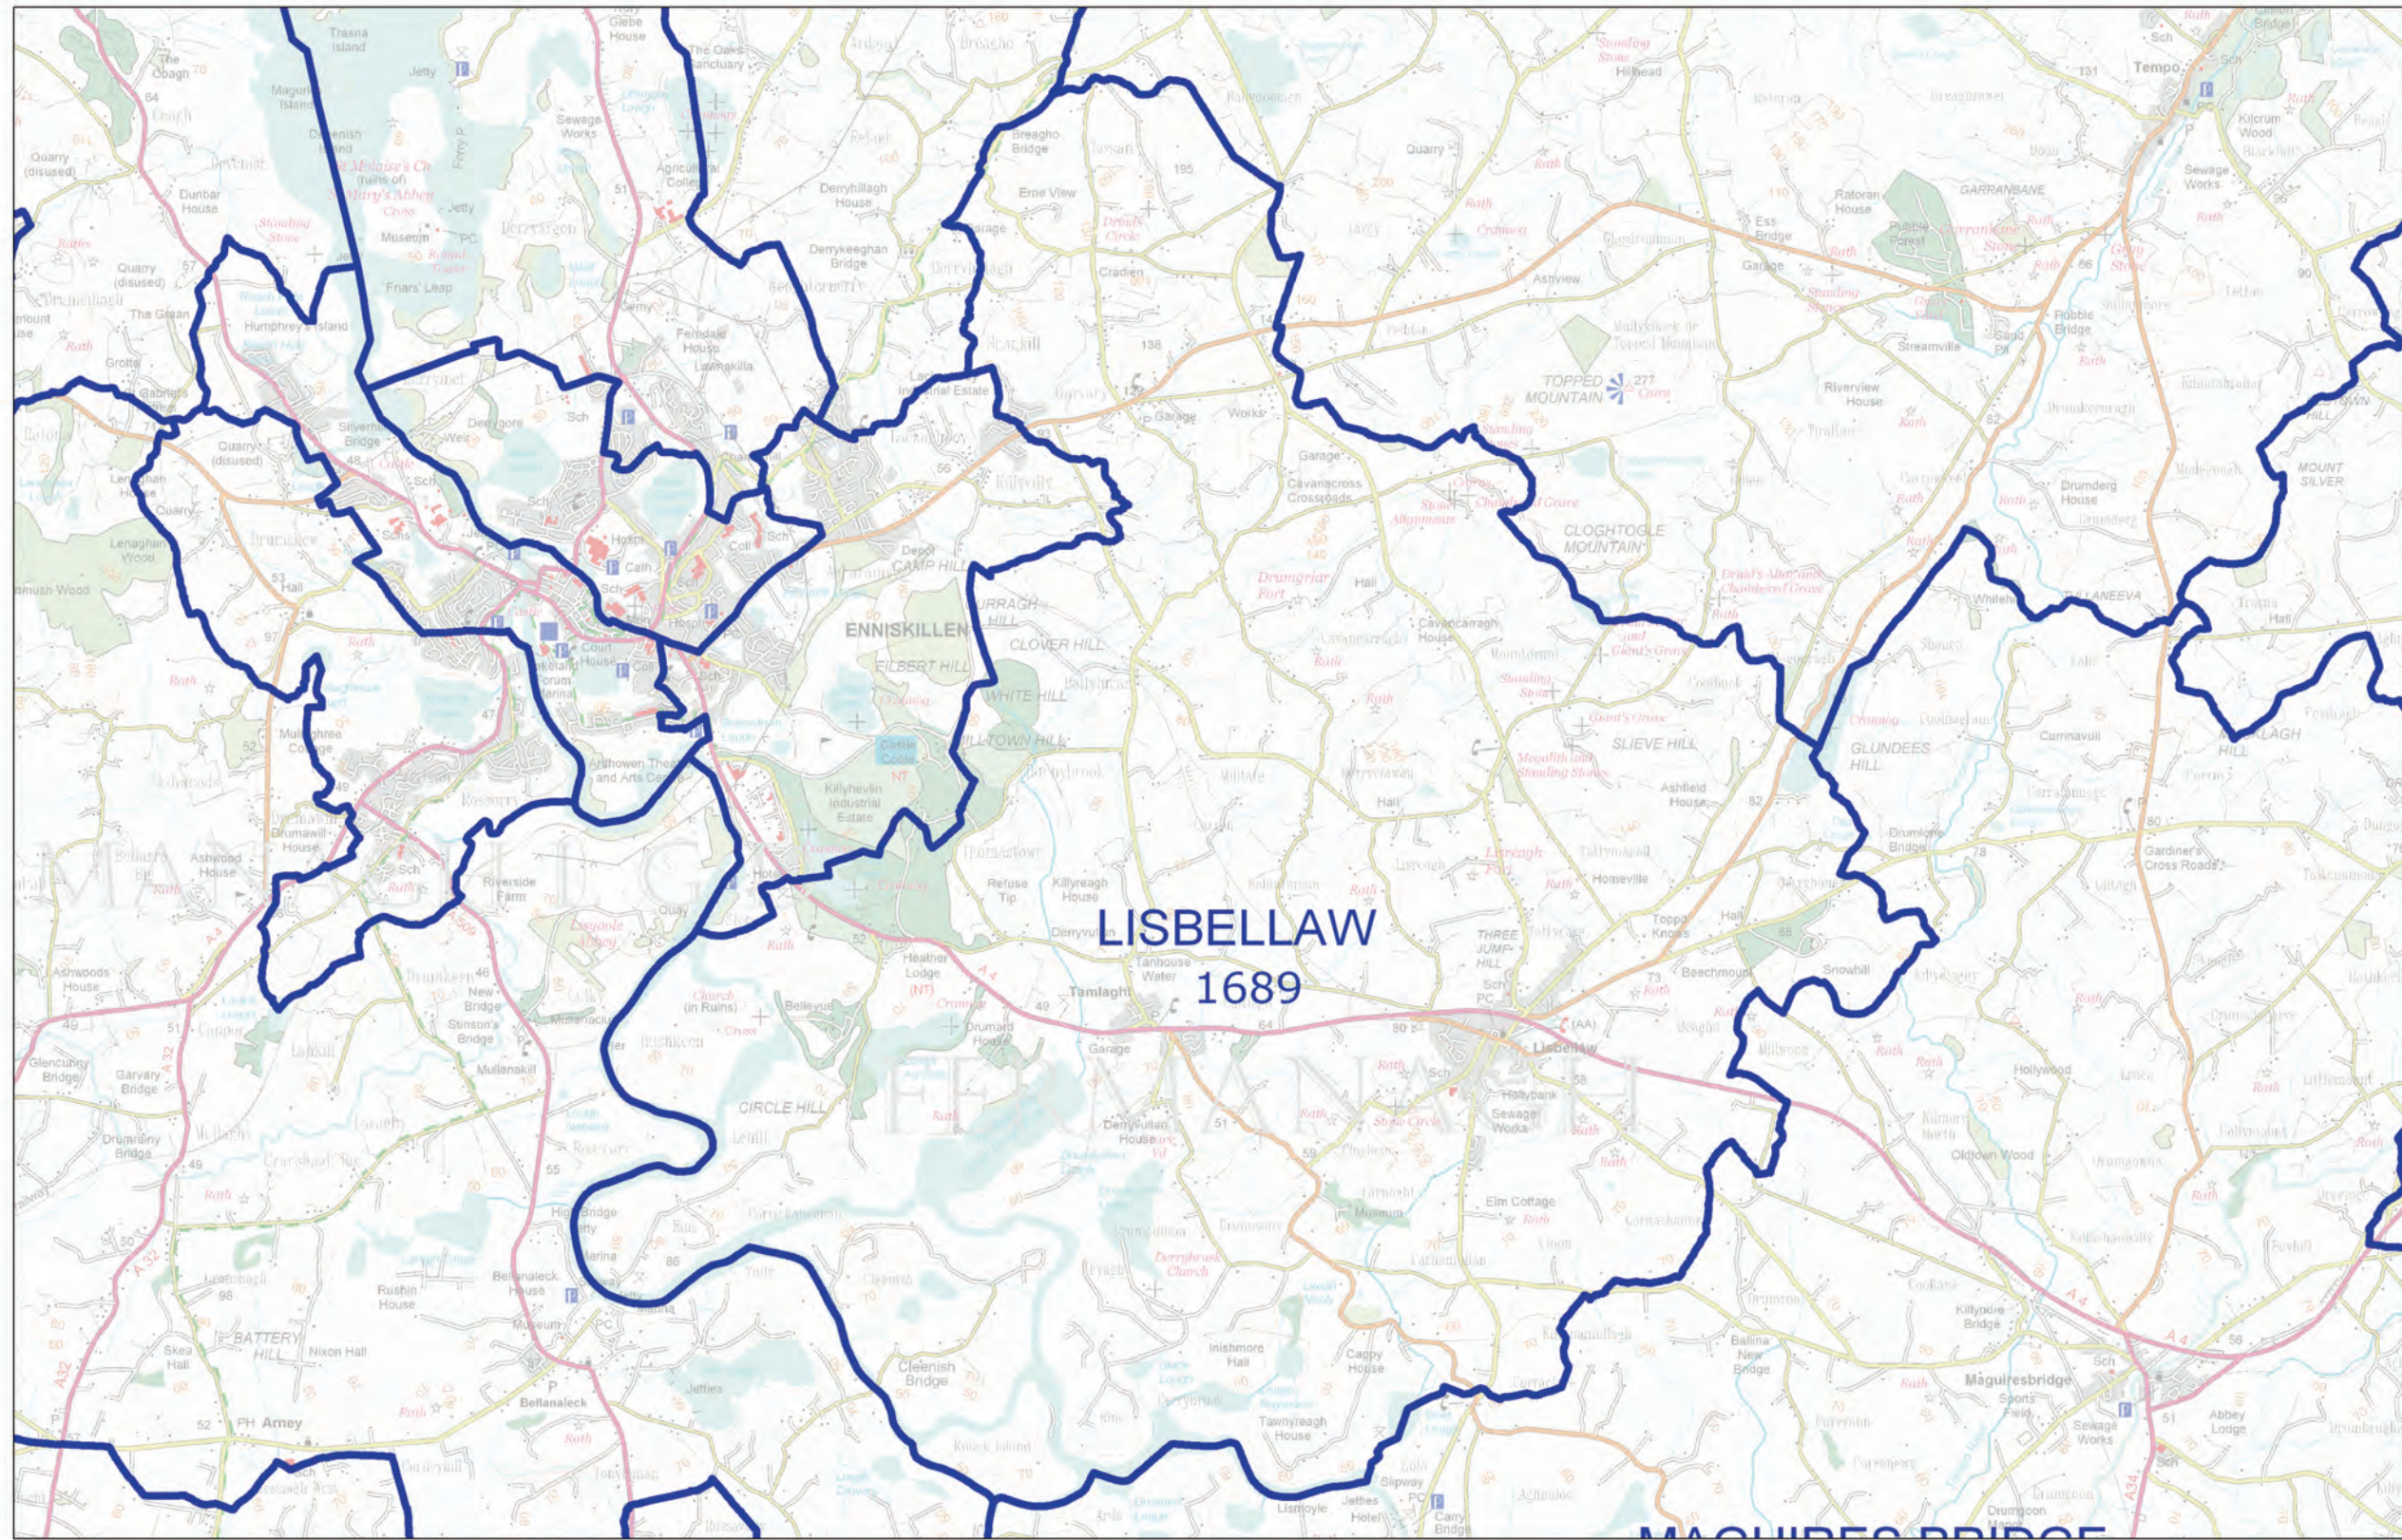

LOCAL GOVERNMENT BOUNDARIES COMMISSIONER FOR NORTHERN IRELAND

This map displays the proposed wards and their electorate totals within Fermanagh and Omagh District Council.

Web: <http://www.lgbc-ni.org>

E-mail: webmail@lgbc-ni.org

— LOCAL GOVERNMENT DISTRICT

— WARD

Due to the constraints of scale some ward names are not shown.

© Crown Copyright 2008