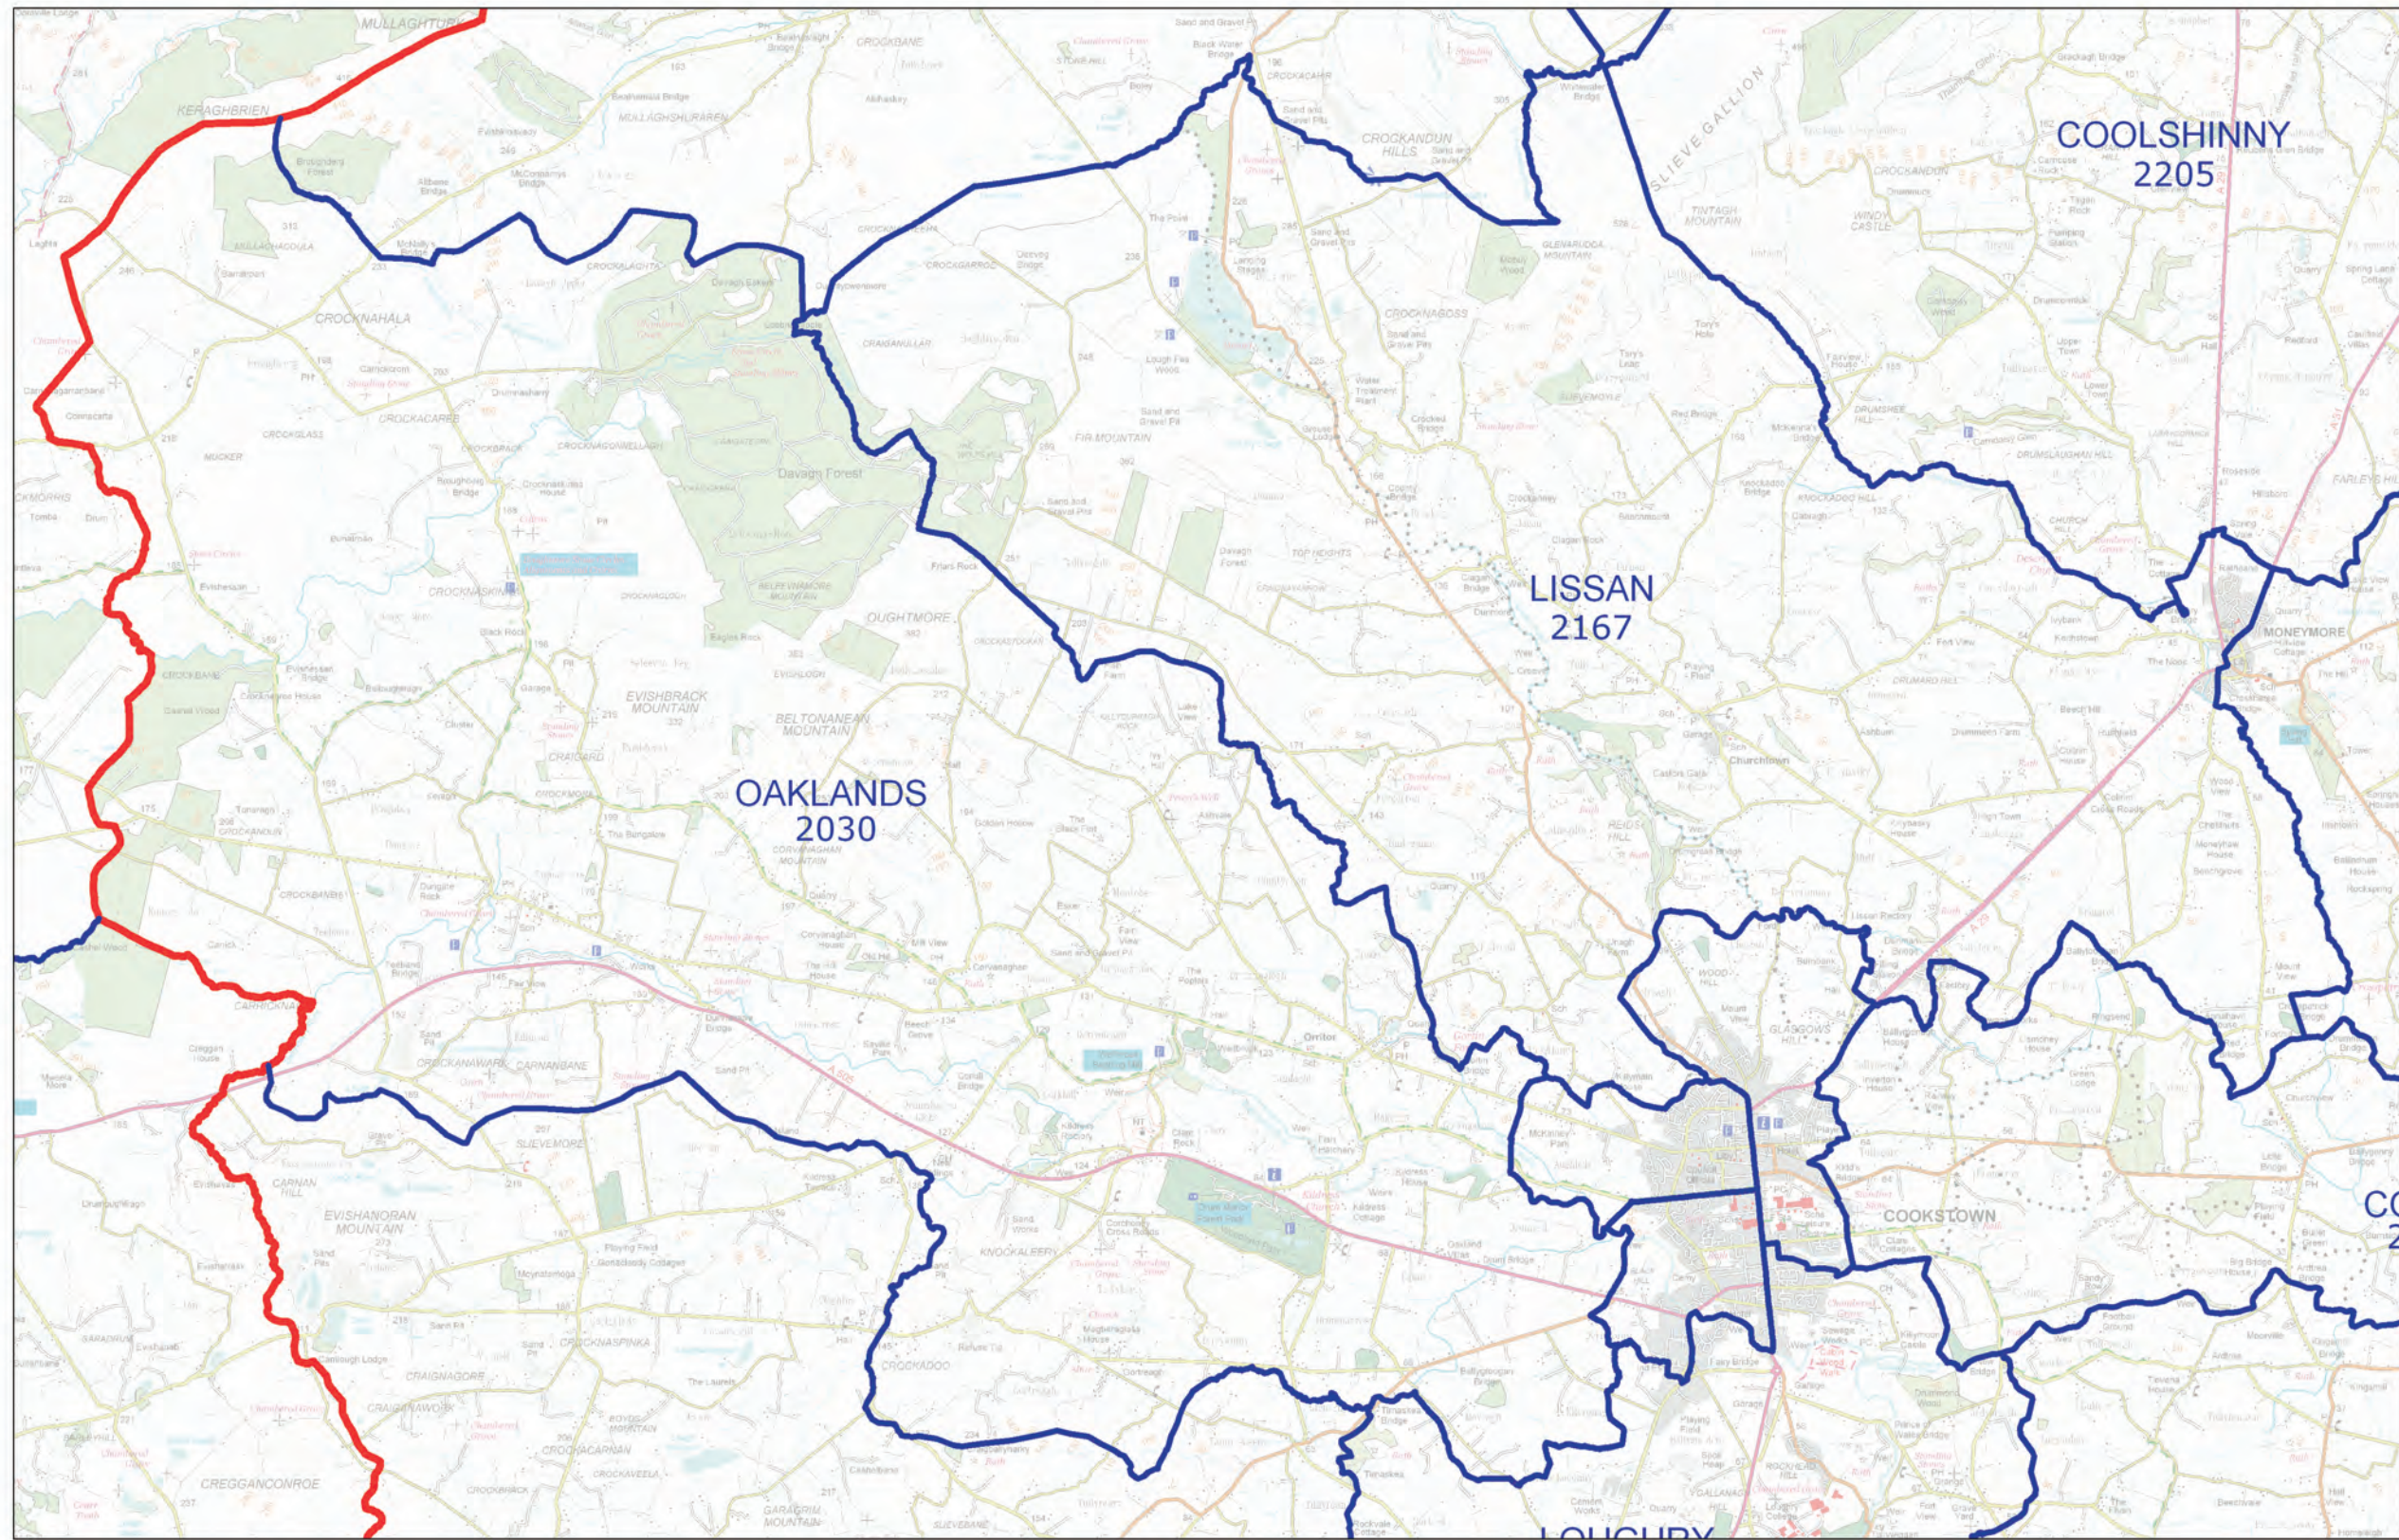

# LOCAL GOVERNMENT BOUNDARIES COMMISSIONER FOR NORTHERN IRELAND

This map displays the proposed wards and their electorate totals within Mid Ulster District Council.

Web: <http://www.lgbc-ni.org>  
E-mail: [webmail@lgbc-ni.org](mailto:webmail@lgbc-ni.org)

— LOCAL GOVERNMENT DISTRICT  
— WARD

Due to the constraints of scale some ward names are not shown.

© Crown Copyright 2008