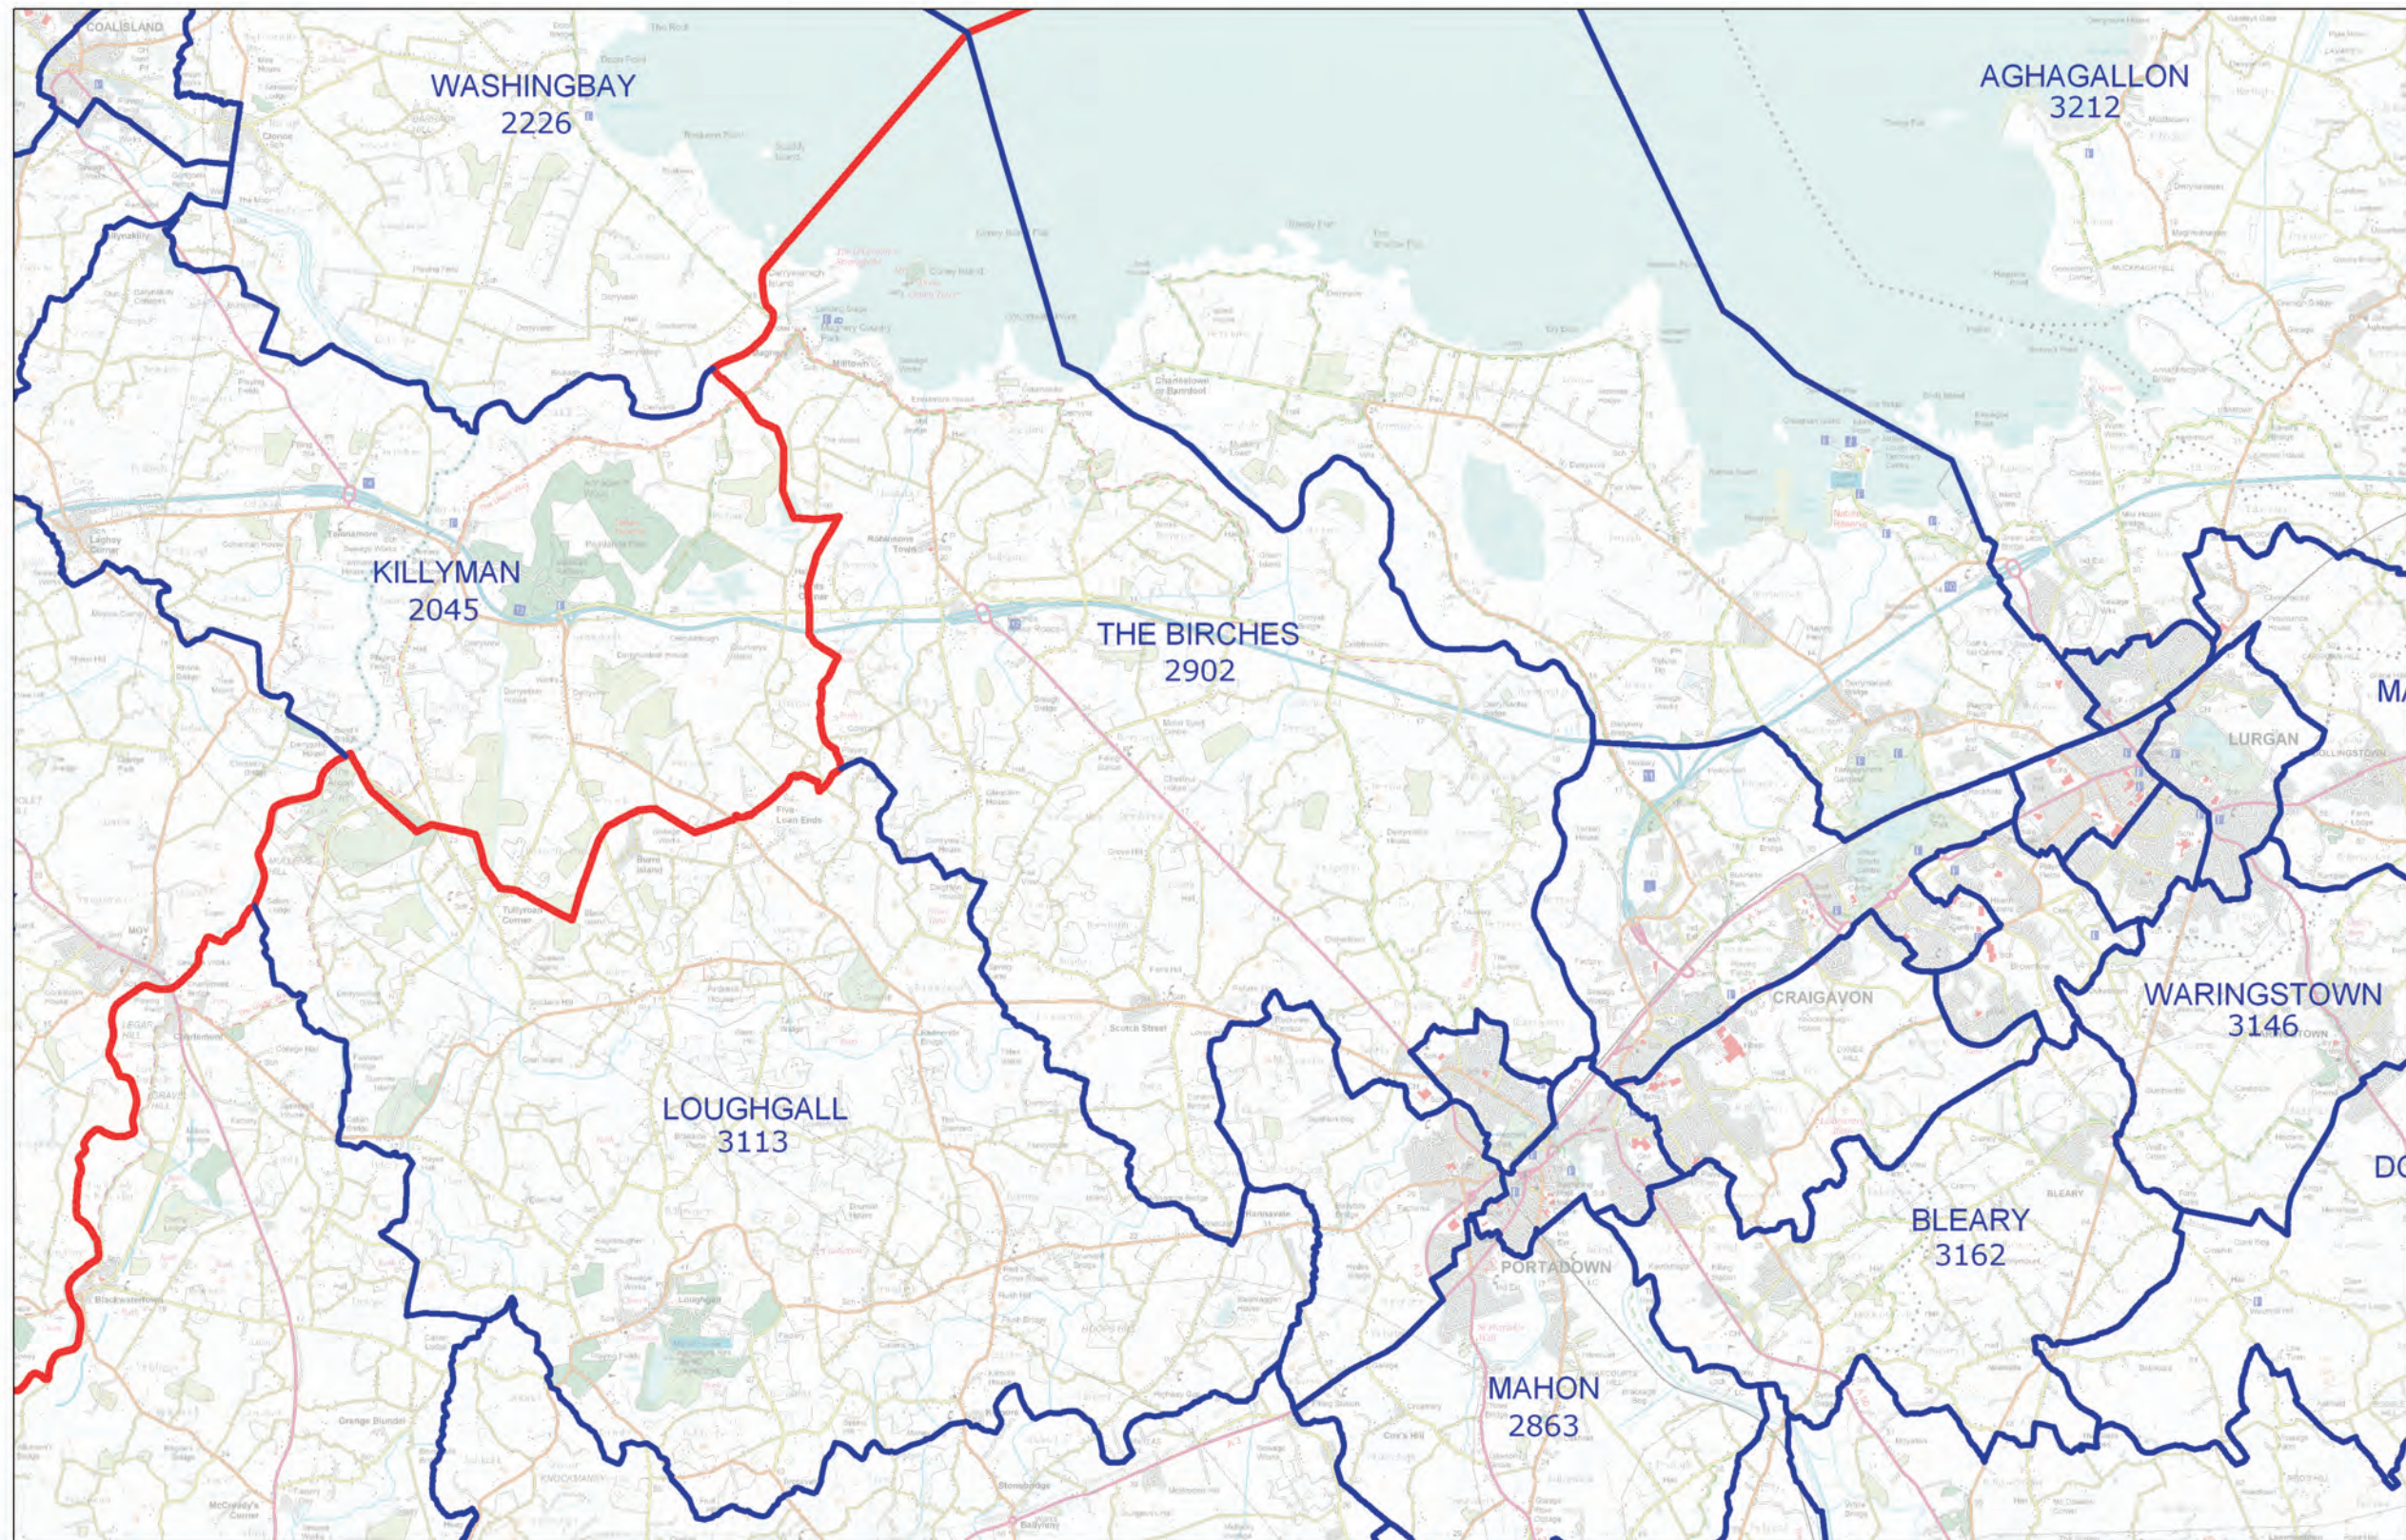

LOCAL GOVERNMENT BOUNDARIES COMMISSIONER FOR NORTHERN IRELAND

This map displays the proposed wards and their electorate totals within Armagh City and Bann District Council.

Web: <http://www.lgbc-ni.org>
E-mail: webmail@lgbc-ni.org

— LOCAL GOVERNMENT DISTRICT
— WARD

Due to the constraints of scale some ward names are not shown.

© Crown Copyright 2008