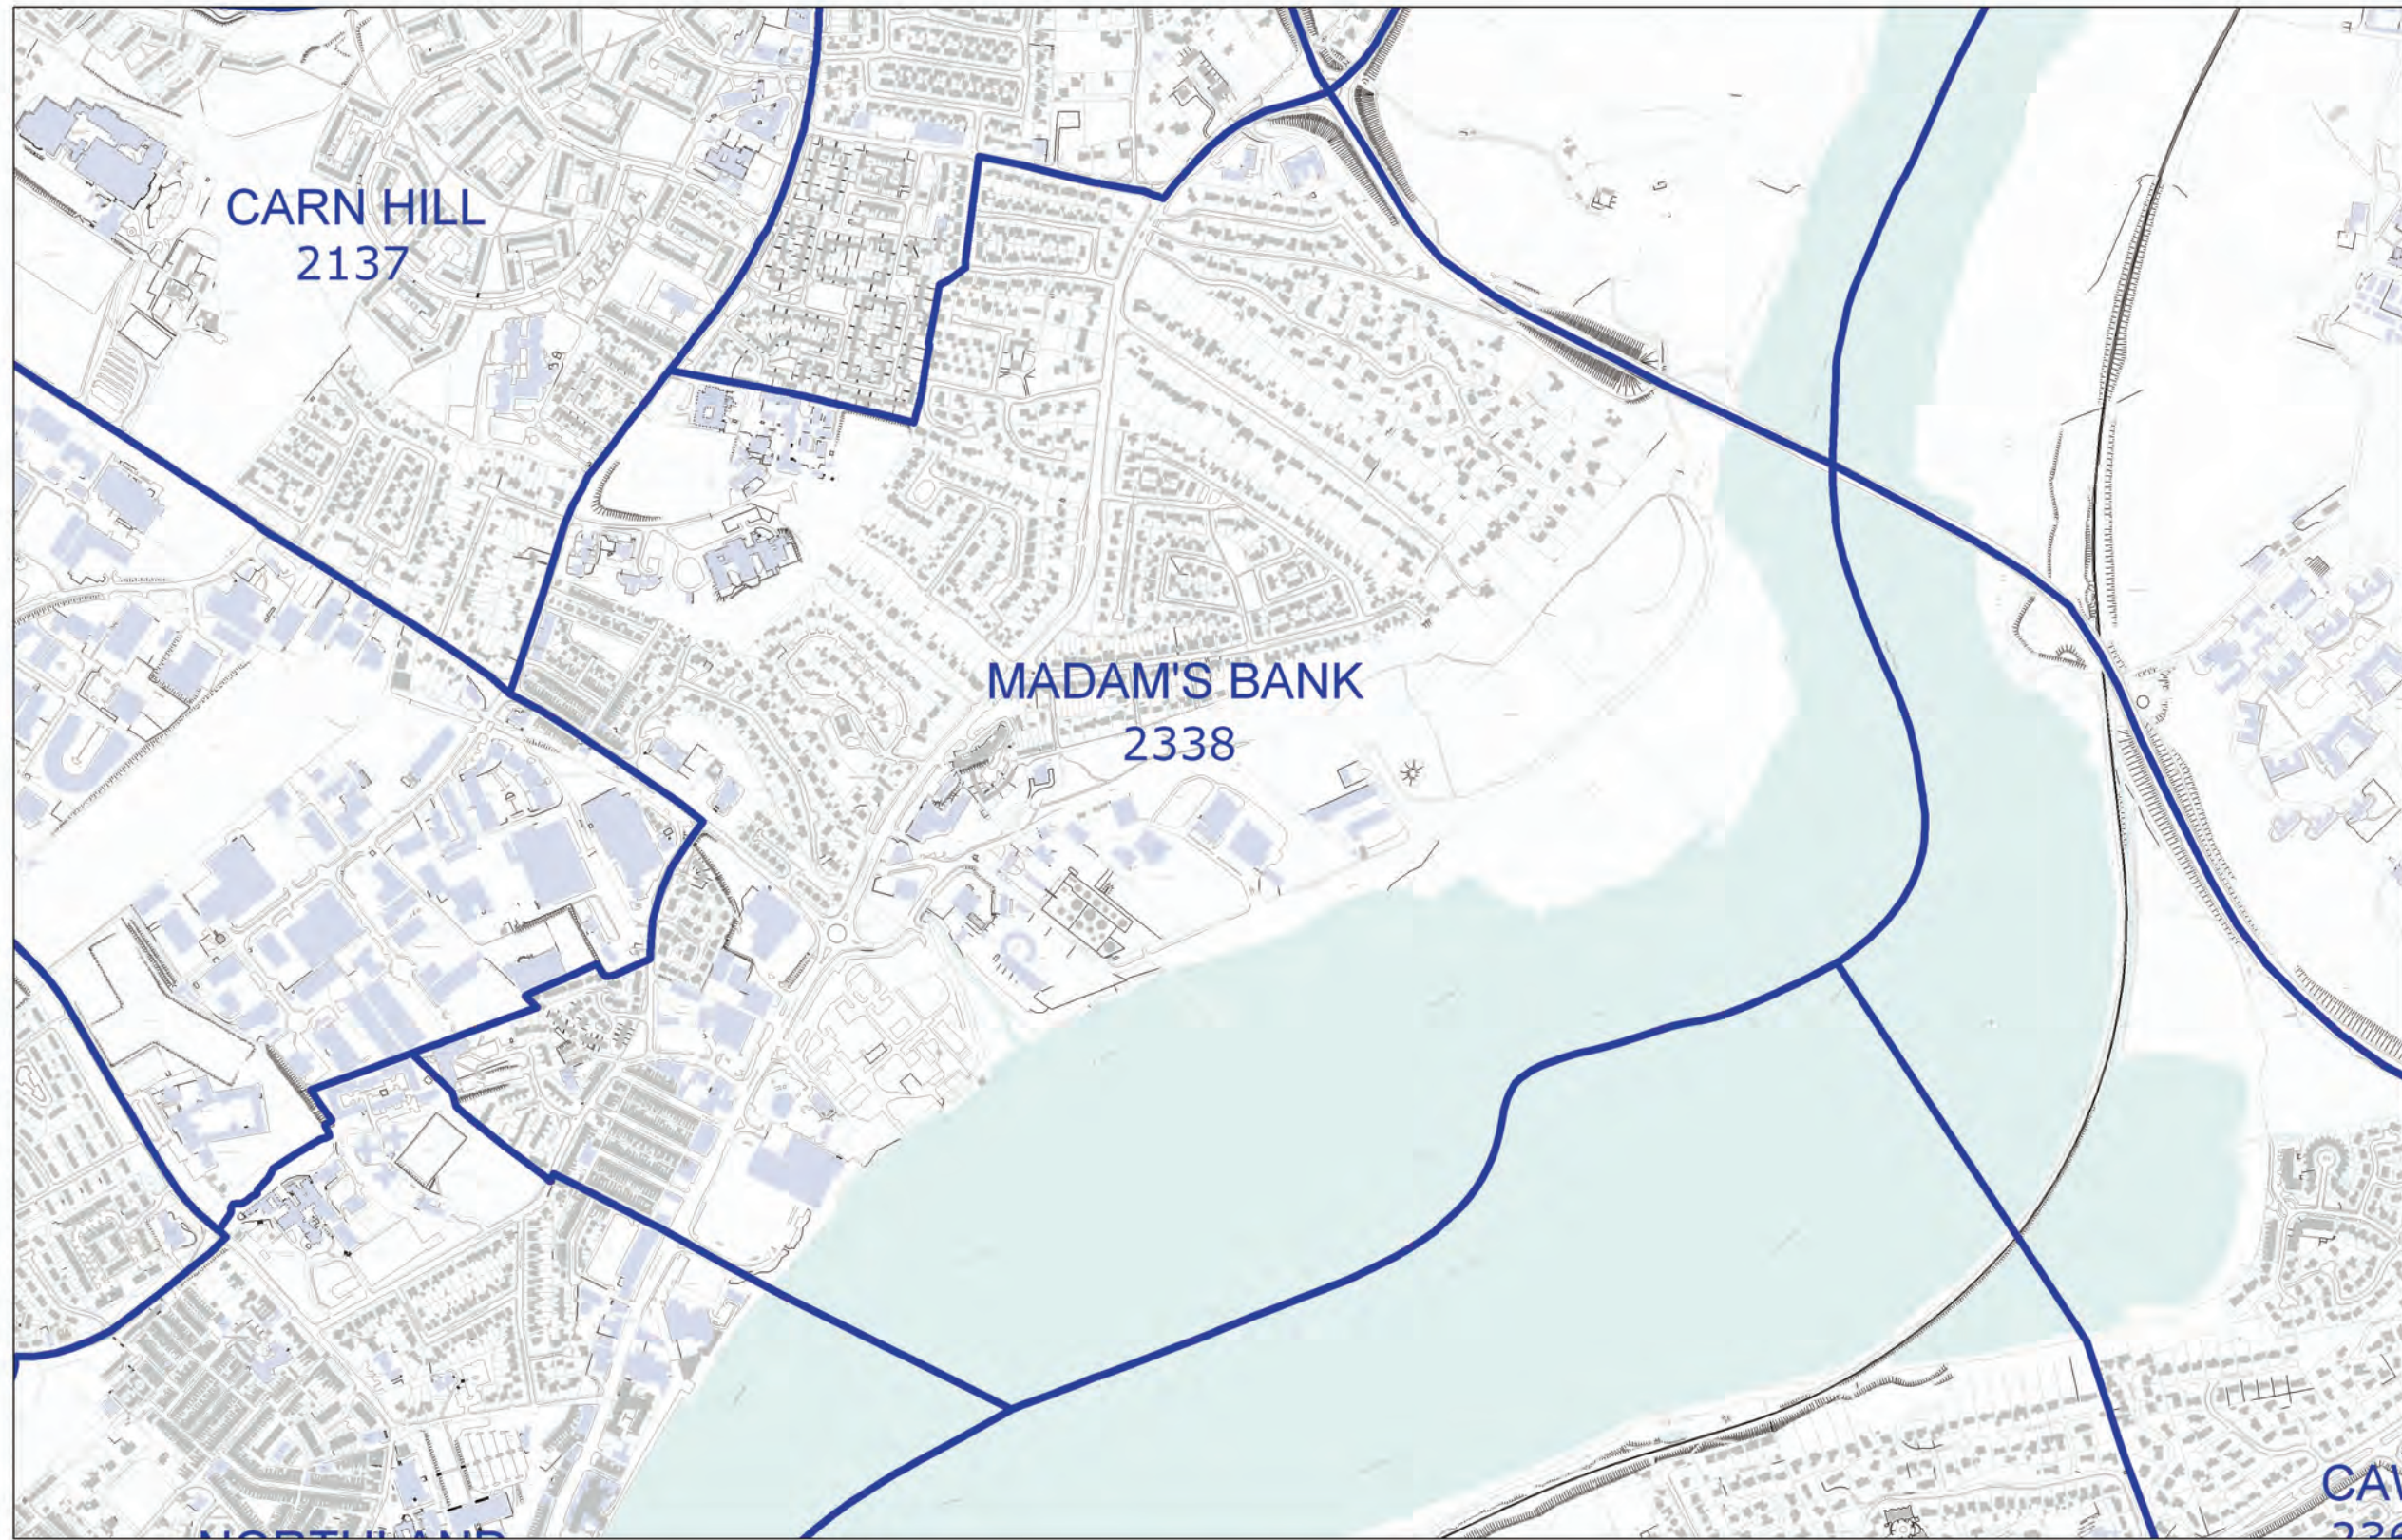

LOCAL GOVERNMENT BOUNDARIES COMMISSIONER FOR NORTHERN IRELAND

This map displays the proposed wards and their electorate totals within Derry City and Strabane District Council.

Web: <http://www.lgbc-ni.org>
E-mail: webmail@lgbc-ni.org

— LOCAL GOVERNMENT DISTRICT
— WARD

Due to the constraints of scale some ward names are not shown.

© Crown Copyright 2008