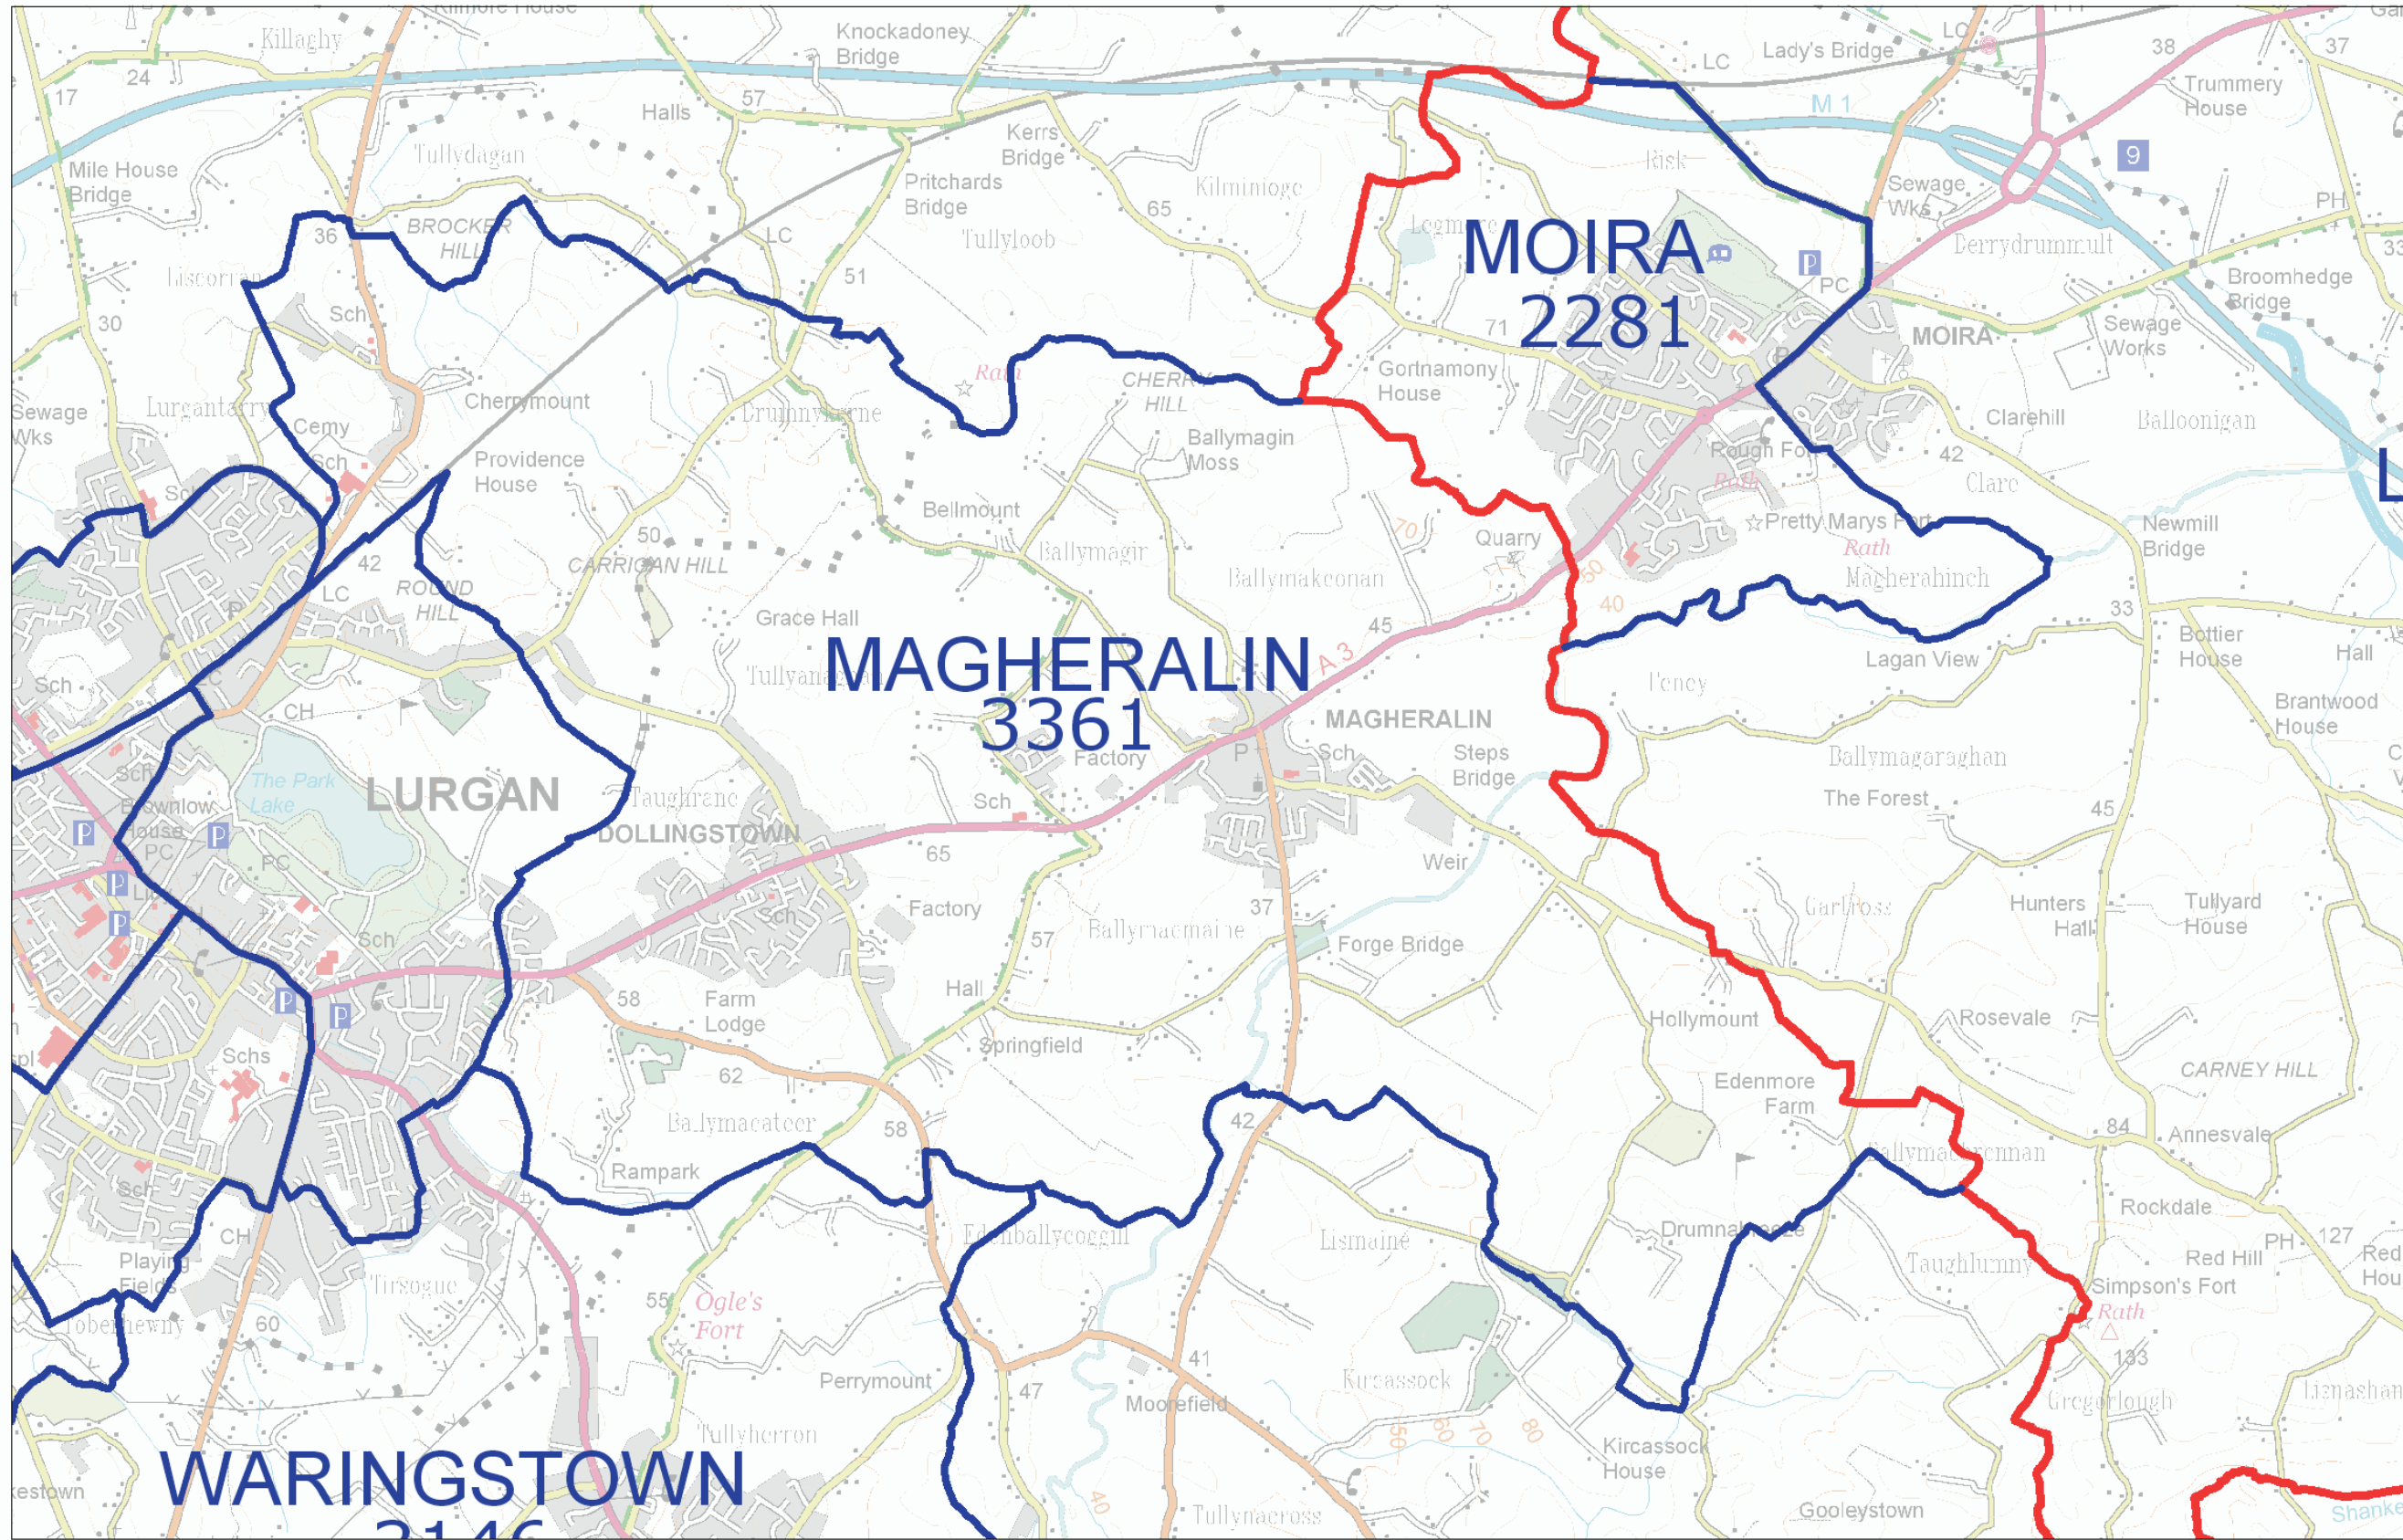

LOCAL GOVERNMENT BOUNDARIES COMMISSIONER FOR NORTHERN IRELAND

This map displays the proposed wards and their electorate totals within Armagh City and Bann District Council.

Web: <http://www.lgbc-ni.org>
E-mail: webmail@lgbc-ni.org

— LOCAL GOVERNMENT DISTRICT
— WARD

Due to the constraints of scale some ward names are not shown.

© Crown Copyright 2008