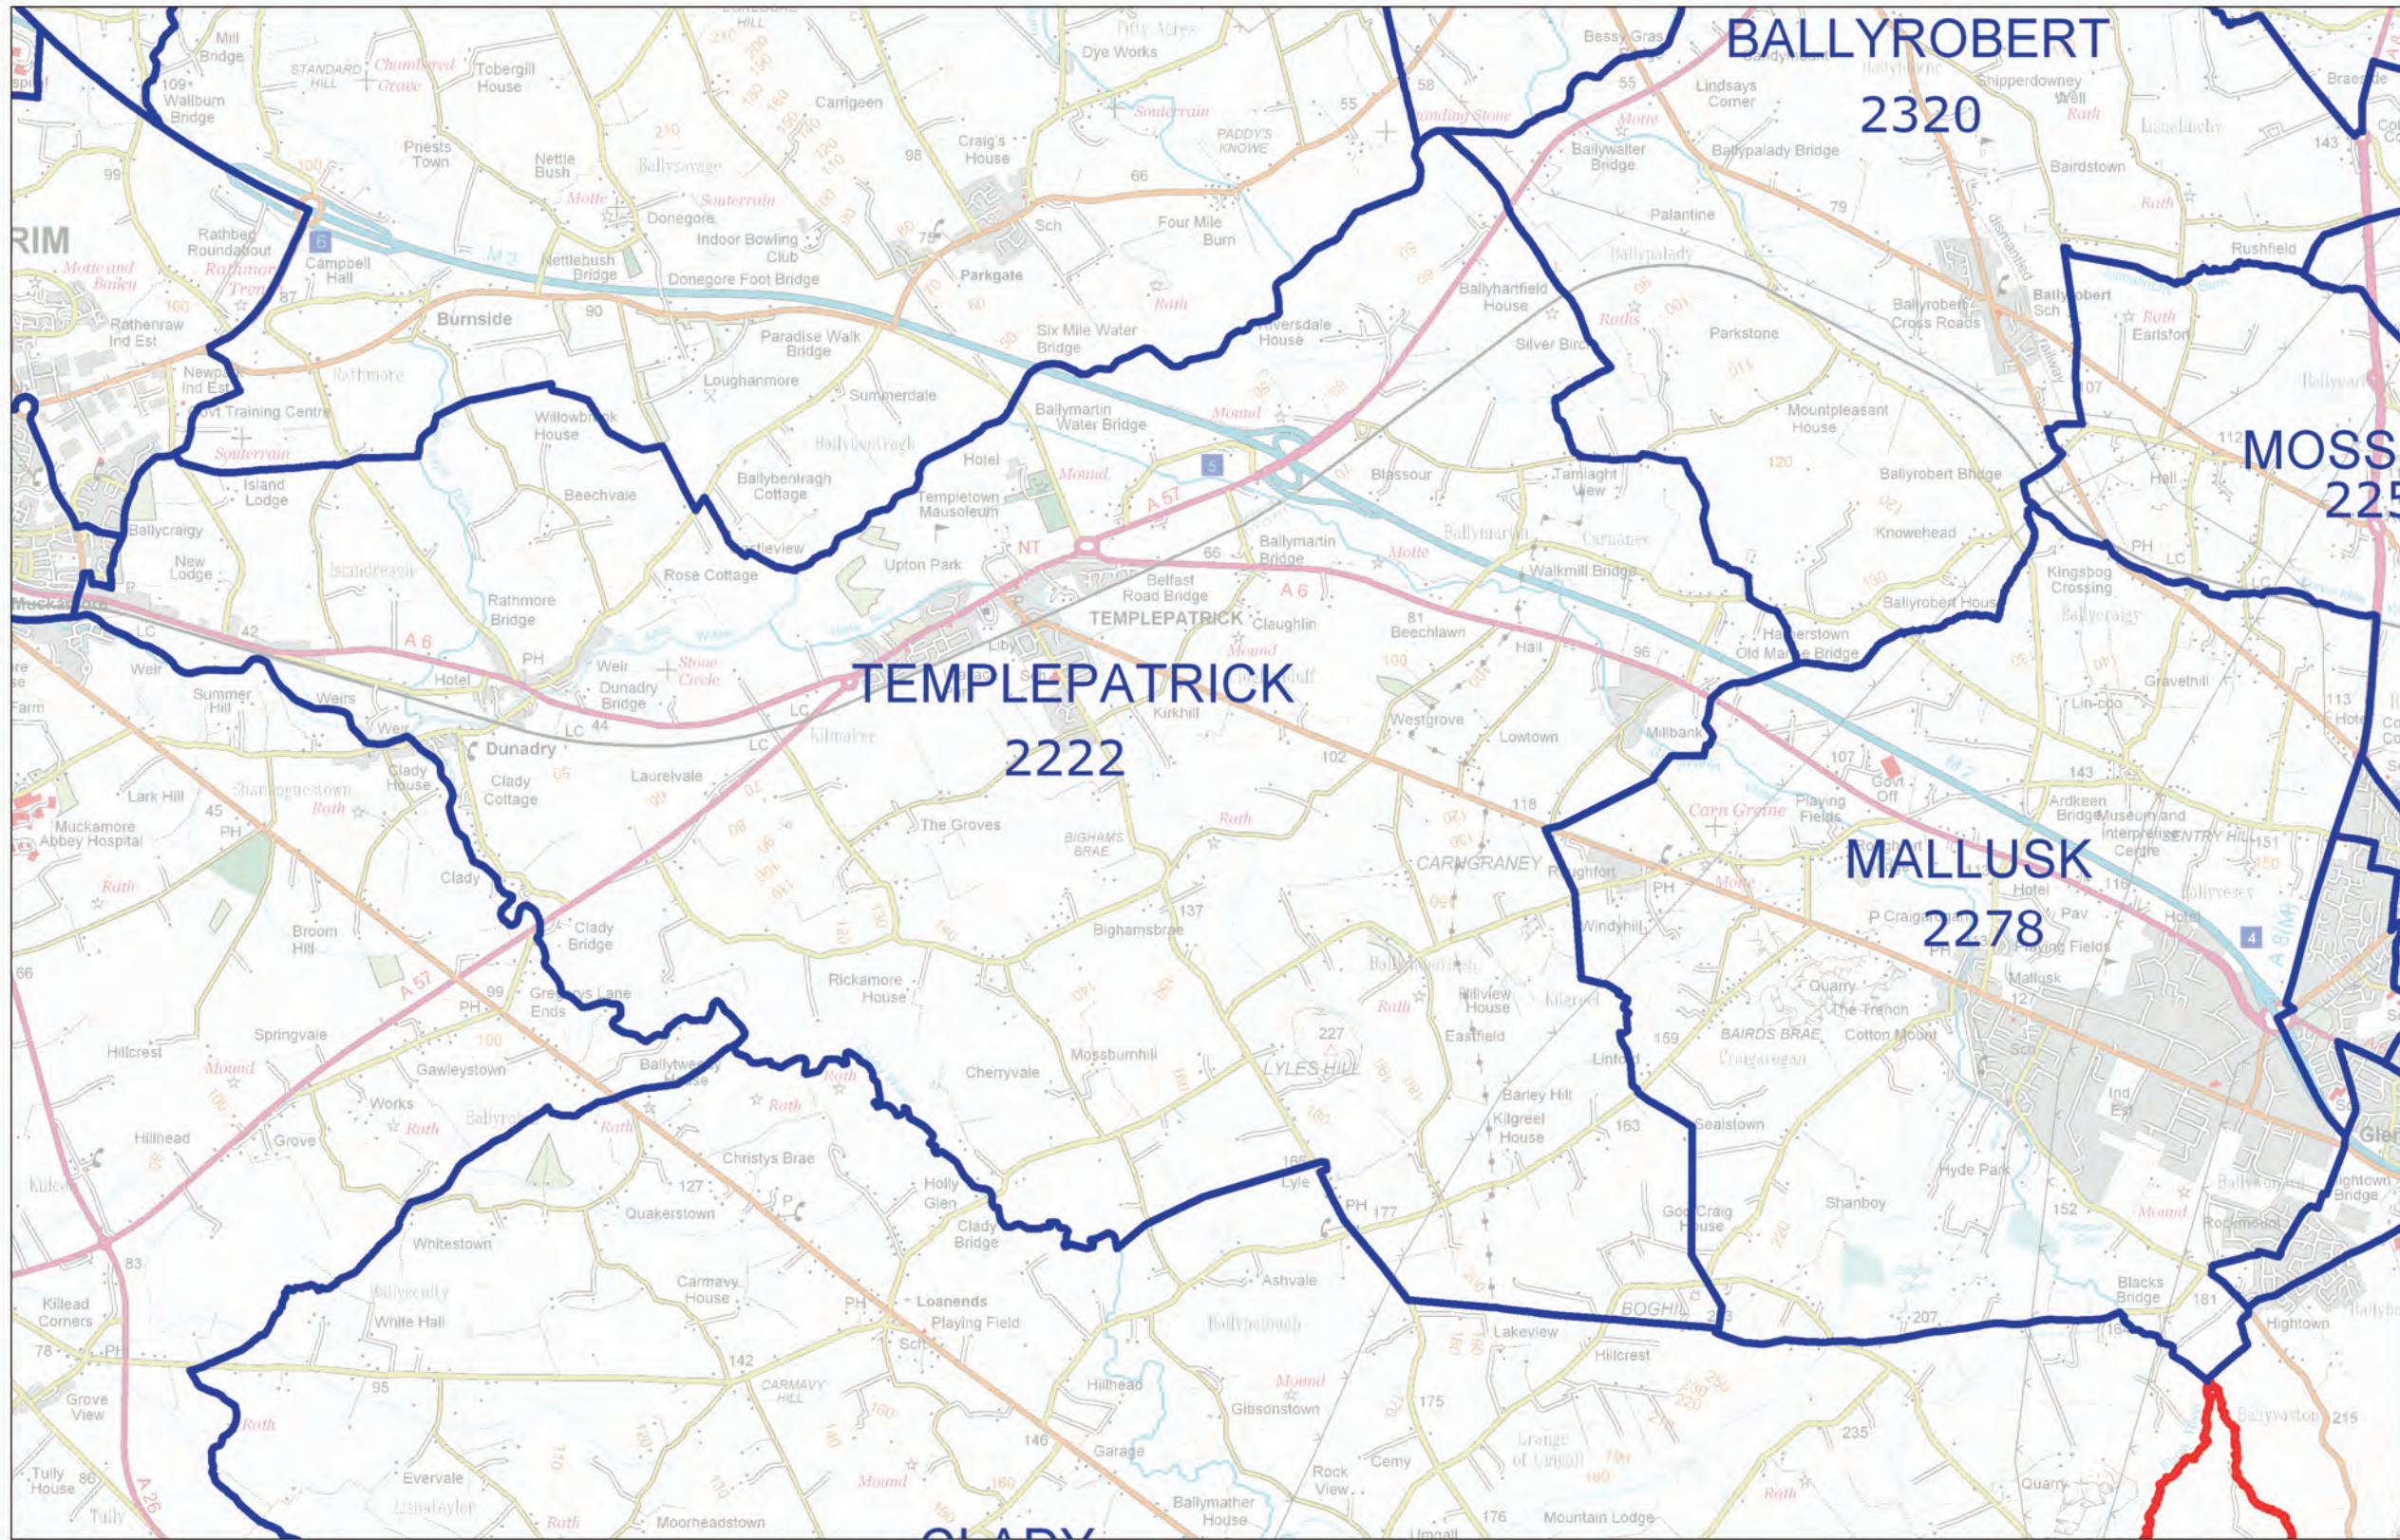

LOCAL GOVERNMENT BOUNDARIES COMMISSIONER FOR NORTHERN IRELAND

This map displays the proposed wards and their electorate totals within Antrim and Newtownabbey District Council.

Web: <http://www.lgbc-ni.org>
E-mail: webmail@lgbc-ni.org

 LOCAL GOVERNMENT DISTRICT
 WARD

Due to the constraints of scale some ward names are not shown.

© Crown Copyright 2008