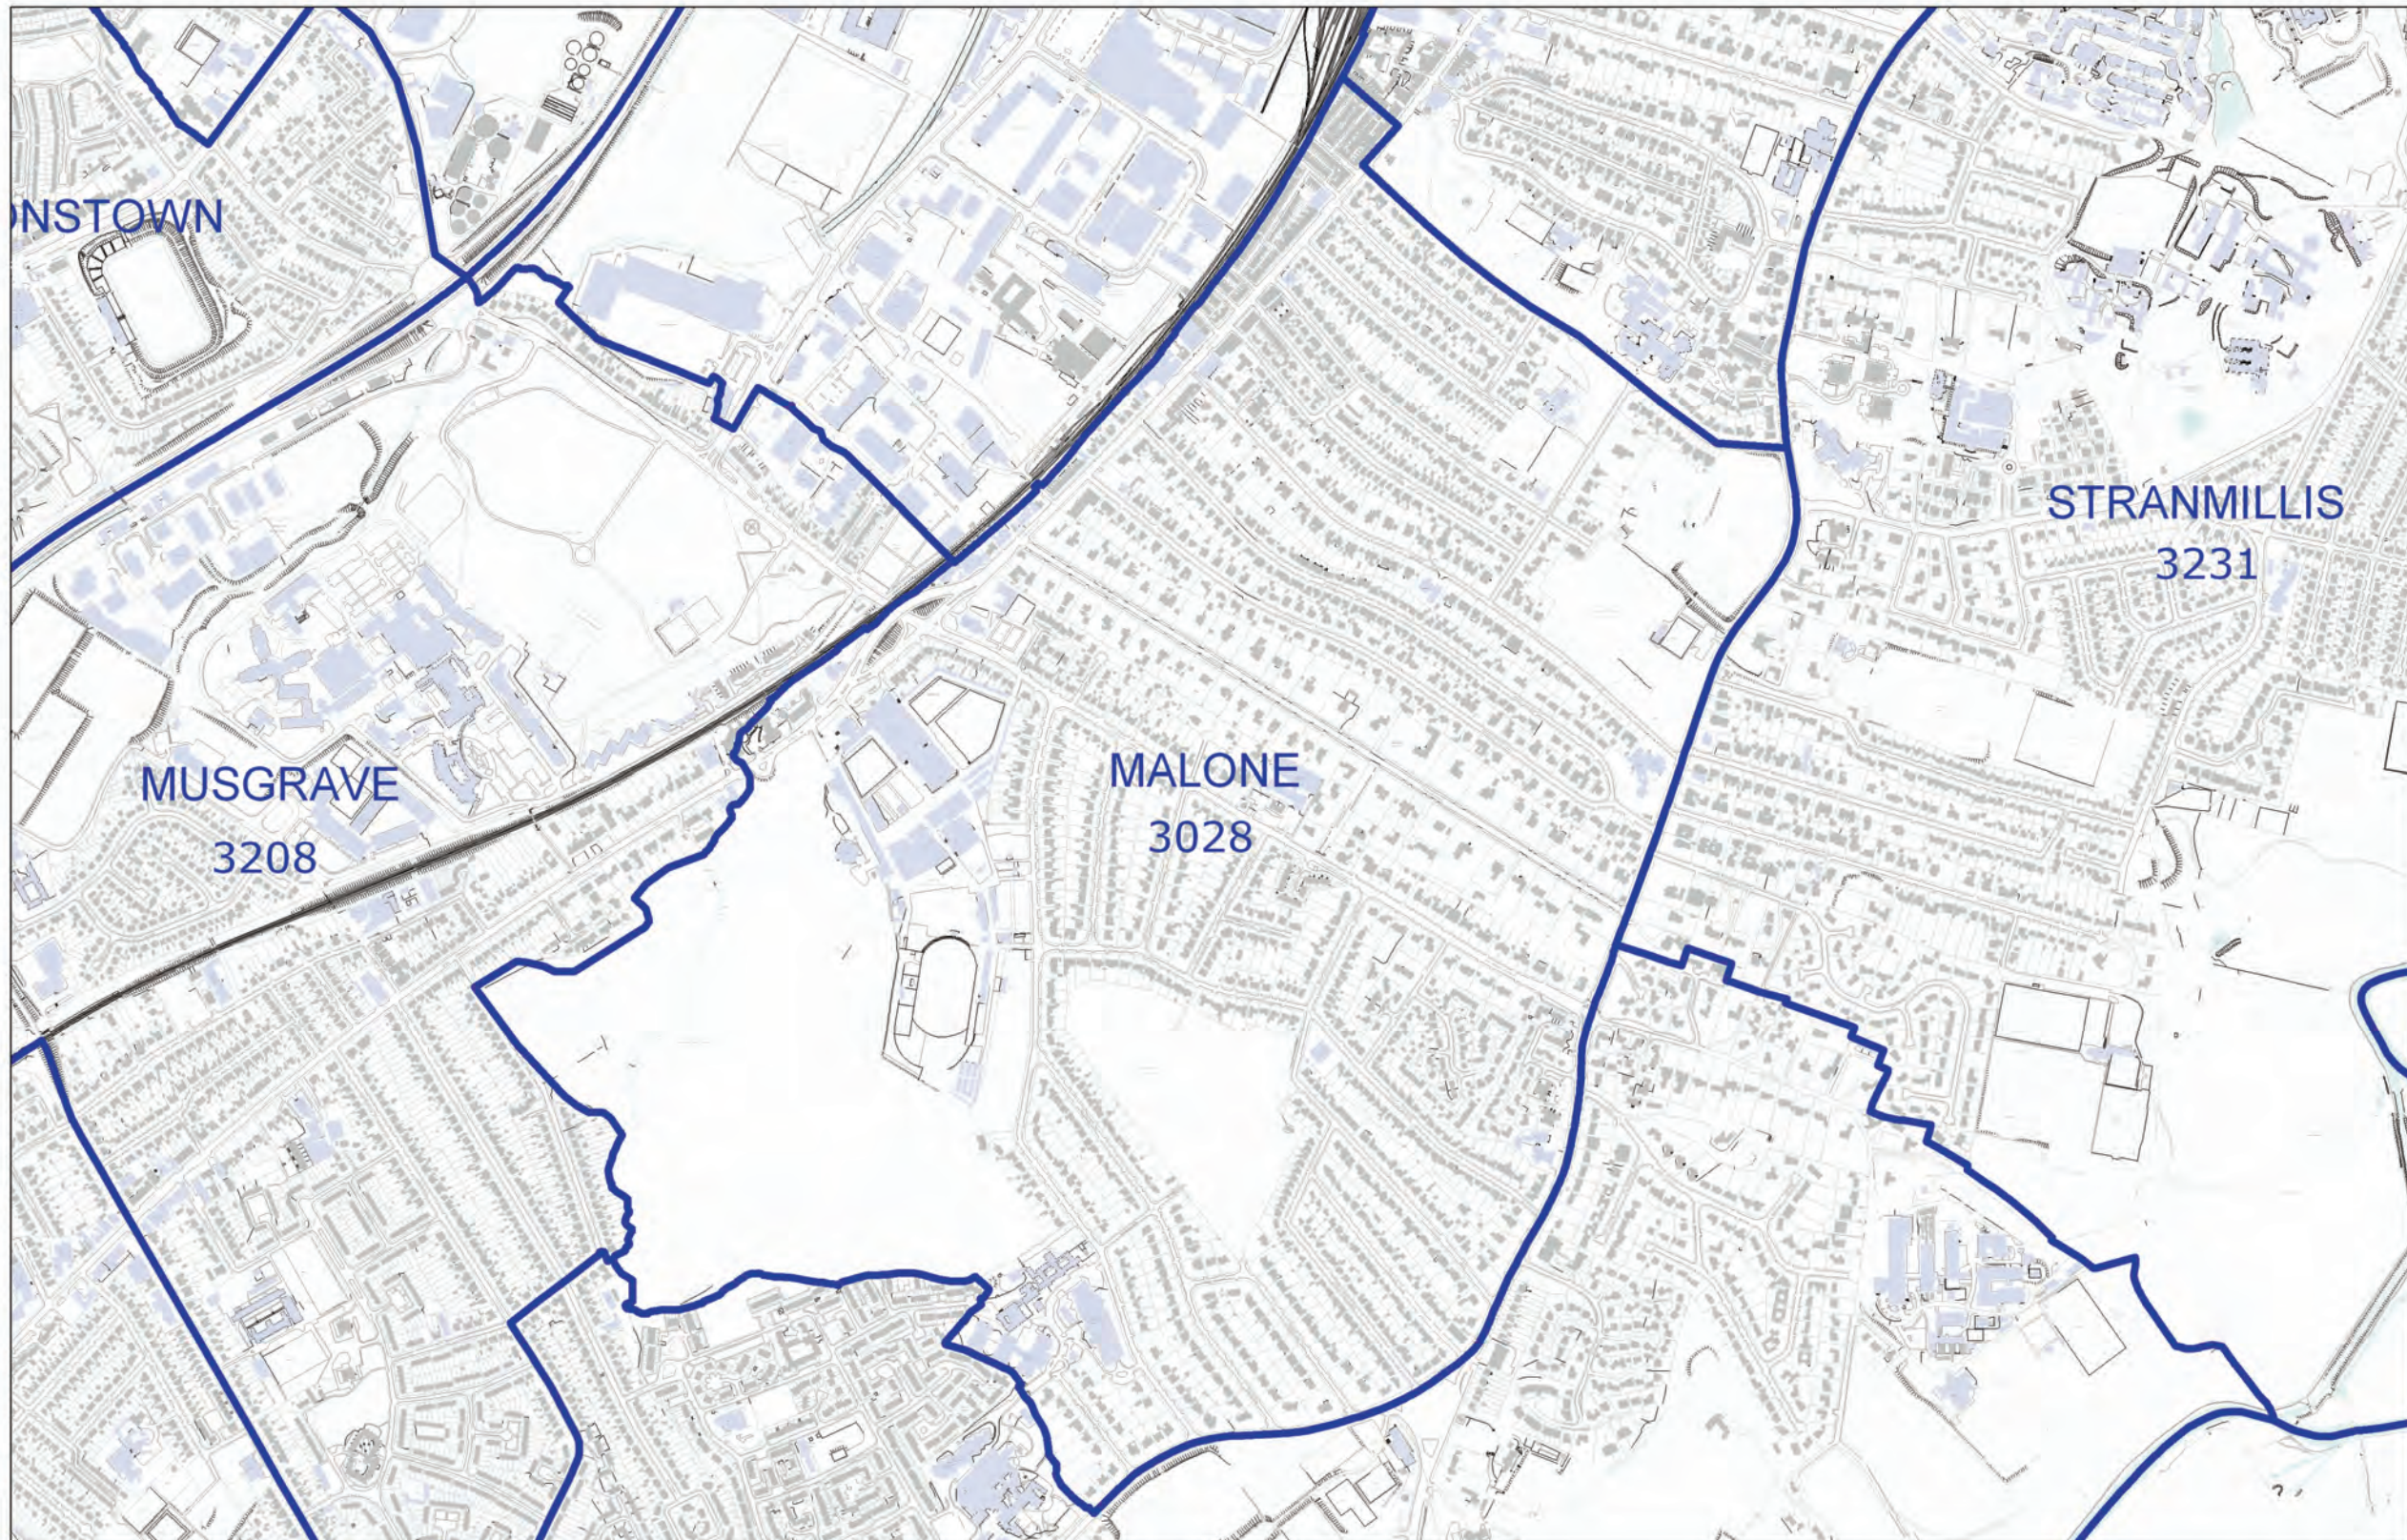

LOCAL GOVERNMENT BOUNDARIES COMMISSIONER FOR NORTHERN IRELAND

This map displays the proposed wards and their electorate totals within Belfast City Council.

Web: <http://www.lgbc-ni.org>
E-mail: webmail@lgbc-ni.org

— LOCAL GOVERNMENT DISTRICT
— WARD

Due to the constraints of scale some ward names are not shown.

© Crown Copyright 2008